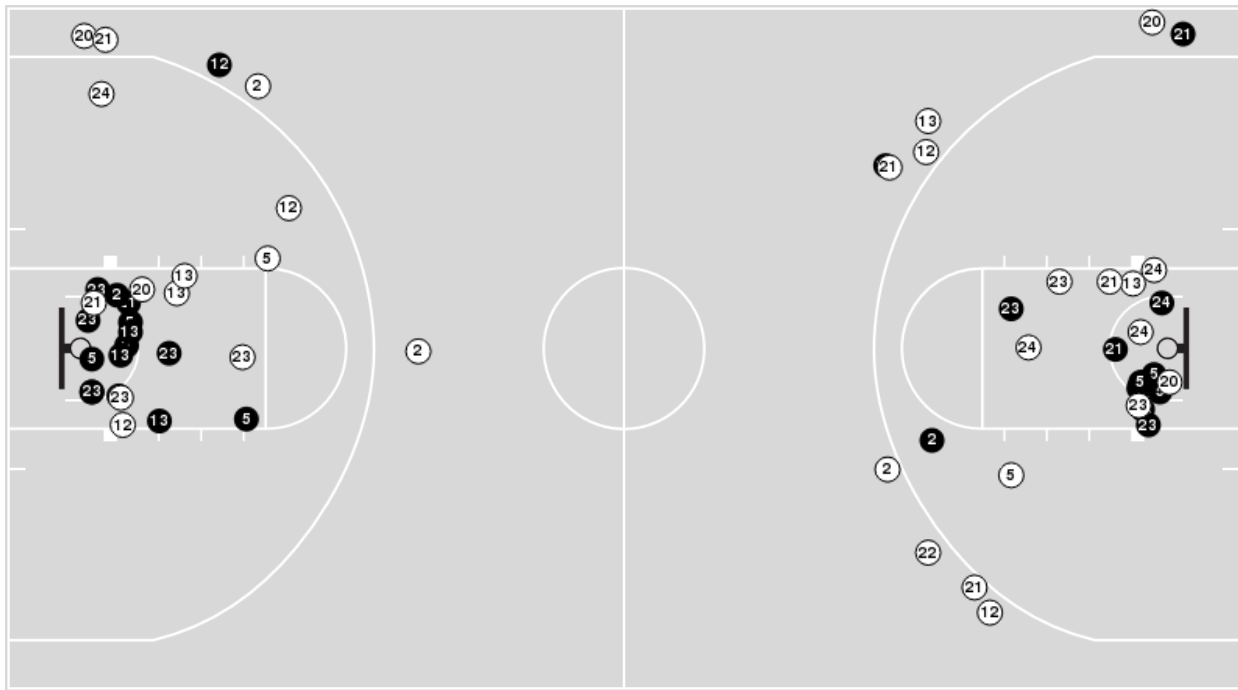

Officials: Gordon Torigoe, Jen Calhoun, Dana Pysz

Players => 0, 1, 2, 4, 5, 11, 12, 13, 20, 21, 22, 23, 24, 32FG Types=>AllResults=>All

San Diego State

All Field Goals