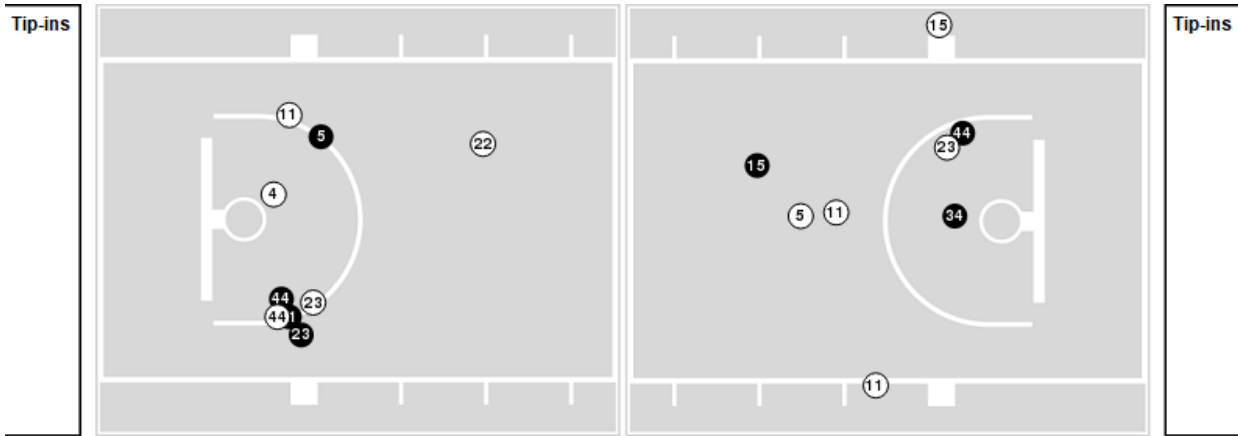

Officials: Gordon Torigoe, Jen Calhoun, Dana Pysz

Players => AllFG Types=>AllResults=>All

Seattle U

All Field Goals

Blow Up Chart

● Made ○ Missed N - Player Number

Seattle U	M/A	%
Field Goals	11/44	25
2 Points	8/23	35
3 Points	3/21	14
Free Throws	11/17	65