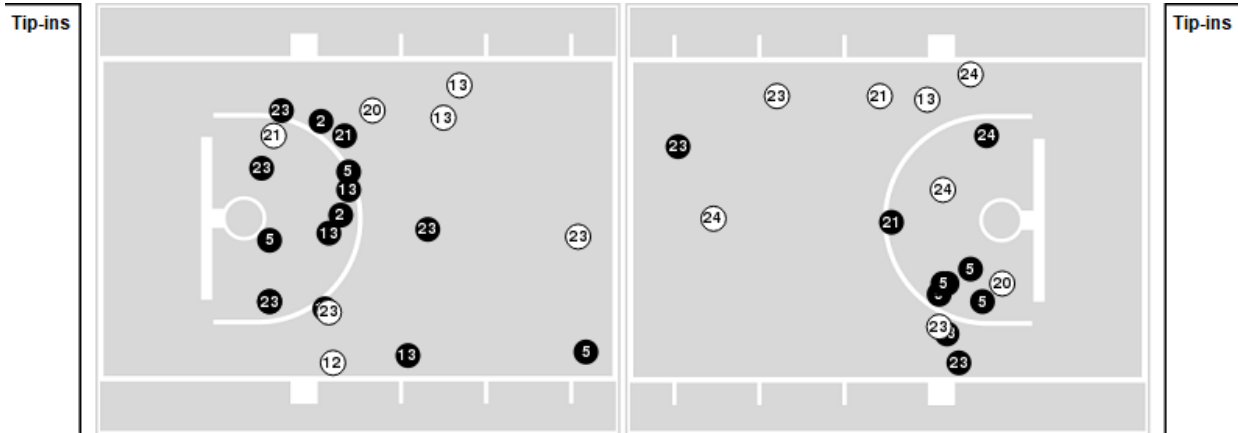

Blow Up Chart

N Made   **O** Missed   N - Player Number

San Diego State	M/A	%
Field Goals	29/60	48
2 Points	26/45	58
3 Points	3/15	20
Free Throws	9/13	69

San Diego State	M/A	%
Points in the Paint	50 (25 / 40)	63
Fast Break Points	12 (7/7)	100
Second Chance Points	6 (3/8)	38
Effective FG%	51