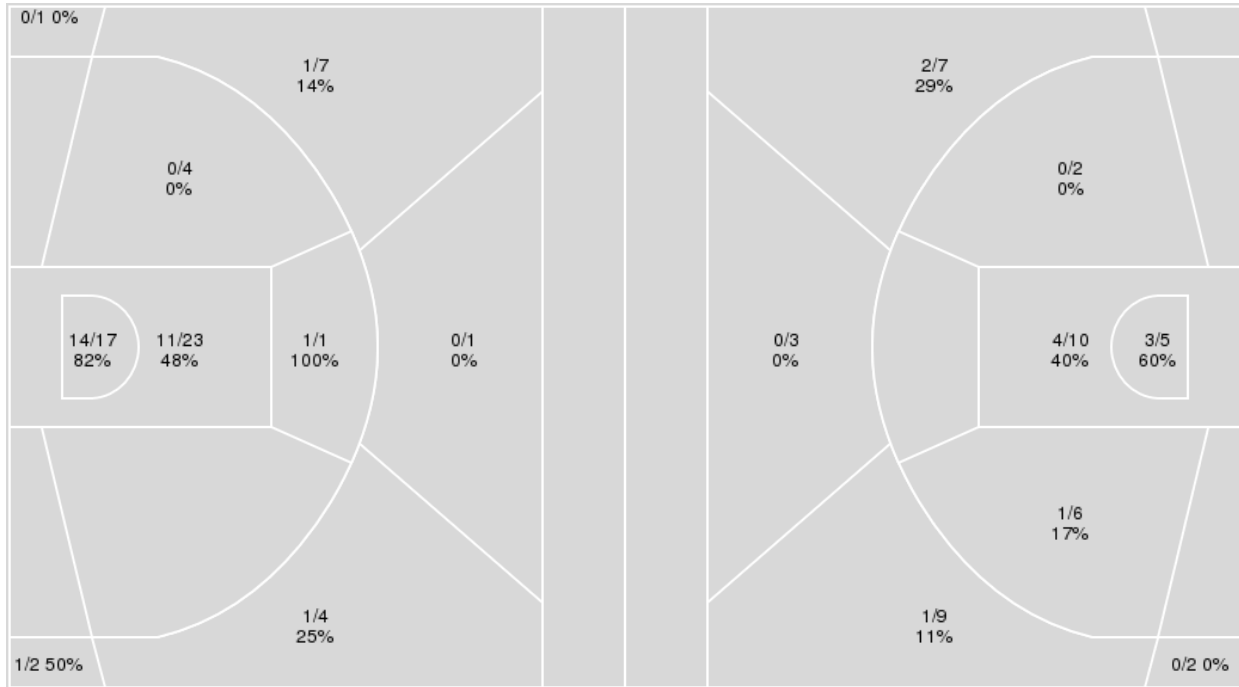

Official Basketball Shot Areas - Final
Seattle U at San Diego State

11/25/22 Steve Fisher Court at Viejas Arena, San Diego
2022-23 Women's Basketball

Game Time: 2:05 PM
Game Duration: 1:35
Attendance: 498

Officials: Gordon Torigoe, Jen Calhoun, Dana Pysz

{ Players => 0, 1, 2, 4, 5, 11, 12, 13, 20, 21, 22, 23, 24, 32; } FG Types { Players => All; } FG Types => All; Results => All;
=> All; Results => All;

San Diego State

Seattle U

San Diego State	M/A	%
Field Goals	29/60	48
2 Points	26/45	58
3 Points	3/15	20
Free Throws	9/13	69

Seattle U	M/A	%
Field Goals	11/44	25
2 Points	8/23	35
3 Points	3/21	14
Free Throws	11/17	65