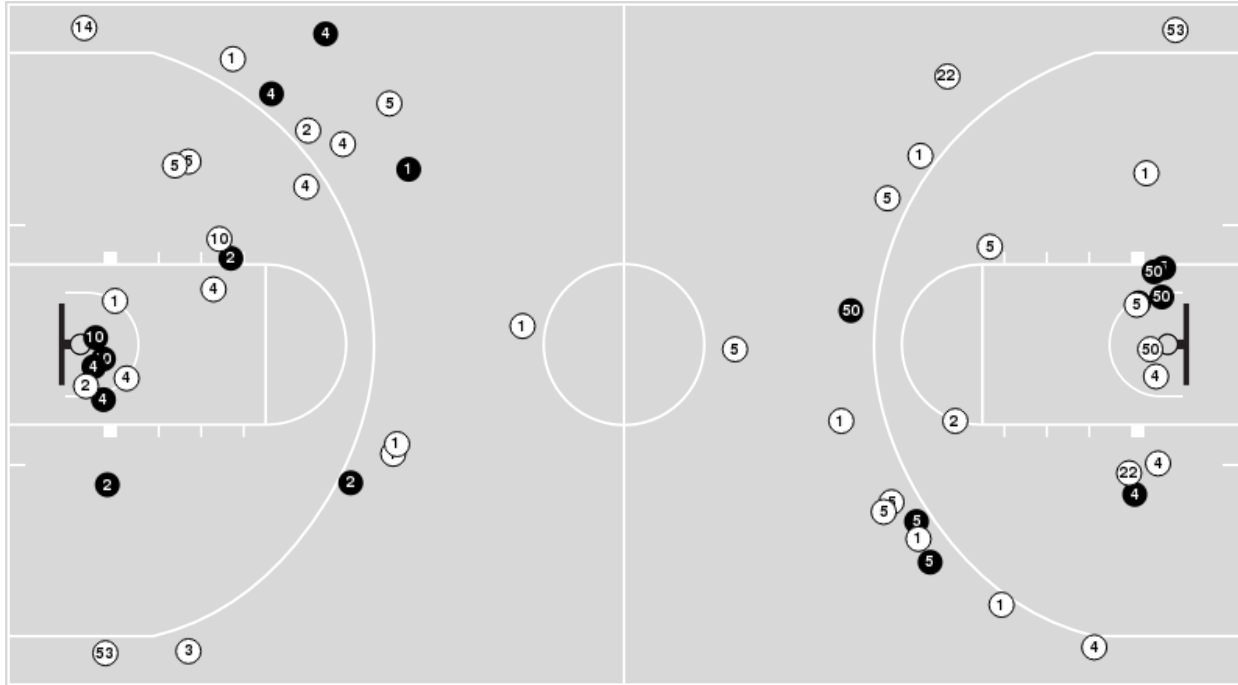

Players => 1, 2, 3, 4, 5, 10, 13, 14, 22, 23, 25, 31, 42, 50, 53 FG Types=>All Results=>All

San Diego Christian

All Field Goals