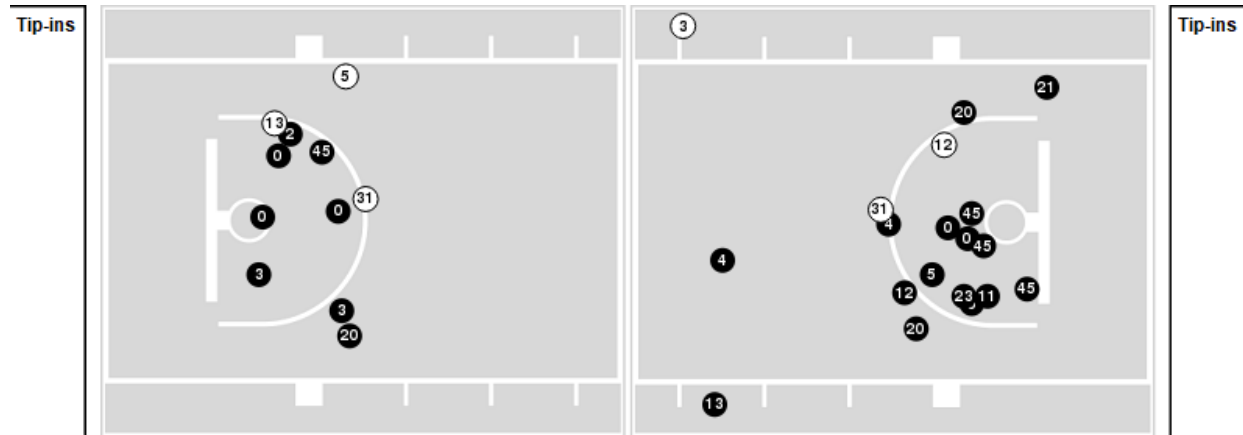

Blow Up Chart

● Made ○ Missed N - Player Number

San Diego State	M/A	%
Field Goals	38/69	55
2 Points	26/35	74
3 Points	12/34	35
Free Throws	14/18	78

San Diego State	M/A	%
Points in the Paint	46 (23 / 28)	82
Fast Break Points	30 (17/17)	100
Second Chance Points	14 (8/13)	62
Effective FG%	64