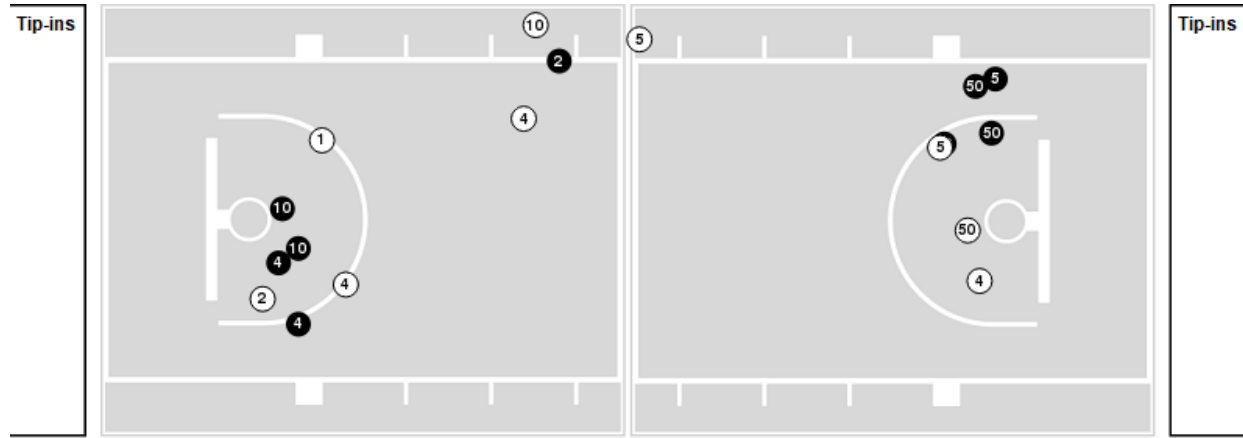

Blow Up Chart

● Made ○ Missed N - Player Number

San Diego Christian	M/A	%
Field Goals	18/55	33
2 Points	11/27	41
3 Points	7/28	25
Free Throws	9/13	69

San Diego Christian	M/A	%
Points in the Paint	16 (8 / 15)	53
Fast Break Points	10 (8/8)	100
Second Chance Points	4 (3/5)	60
Effective FG%	39