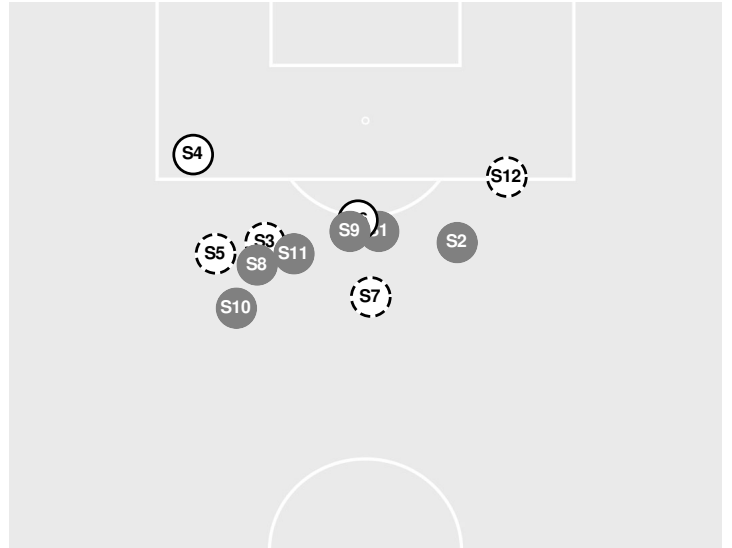

- 86:31 Offside against Boise St..
- 87:30 Shot by Aztecs Elve, Rachele WIDE RIGHT.
- 90:00 End of period [90:00].

SAN DIEGO ST. 0, BOISE ST. 0

Official Soccer Shot Chart - Final
San Diego St. vs Boise St.
 10/23/2022 Boas Soccer Complex, Boise
 2022-23 Women's Soccer

Match Time: 1:00 PM
Match Duration: 01:57
Attendance: 801

Officials: Raymond Moffatte Jr., Robert Farmer, Brian Weiss, Daniel Sanchez

Shots by Half Intervals		1st Half	2nd Half
Broncos		10	9
Aztecs		6	6

Shot Chart

BRONCOS

AZTECS

S Shot Off Target
 S Shot On Target
 S Blocked
 G Goal / Own Goal

Shot Summary

Official Soccer Shot Chart - Final
San Diego St. vs Boise St.
10/23/2022 Boas Soccer Complex, Boise
2022-23 Women's Soccer