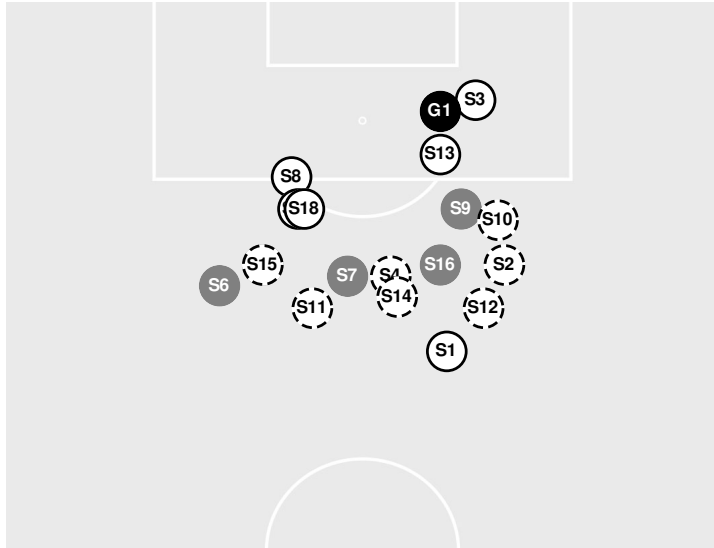

- 86:31 Offside against Boise St..
- 87:30 Shot by Aztecs Elve, Rachele WIDE RIGHT.
- 90:00 End of period [90:00].

SAN DIEGO ST. 0, BOISE ST. 0

Official Soccer Shot Chart - Final
San Diego St. vs Boise St.
 10/23/2022 Boas Soccer Complex, Boise
 2022-23 Women's Soccer

Match Time: 1:00 PM
Match Duration: 01:57
Attendance: 801

Officials: Raymond Moffatte Jr., Robert Farmer, Brian Weiss, Daniel Sanchez

Shots by Half Intervals		1st Half	2nd Half
Broncos		10	9
Aztecs		6	6

Shot Chart

BRONCOS

AZTECS

S Shot Off Target
 S Shot On Target
 S Blocked
 G Goal / Own Goal

Shot Summary

Official Soccer Shot Chart - Final
San Diego St. vs Boise St.
10/23/2022 Boas Soccer Complex, Boise
2022-23 Women's Soccer