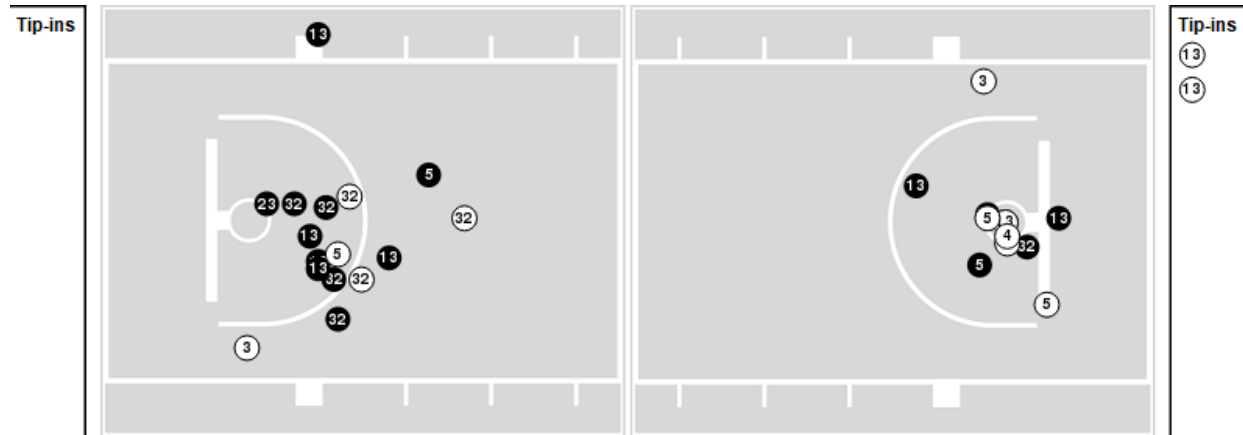

**Officials:** Michol Murray, Stacie Blow, Peter Contreras

Players => AllFG Types=>AllResults=>All

**New Mexico**

**All Field Goals**

**Blow Up Chart**

● Made ○ Missed N - Player Number

New Mexico	M/A	%
Field Goals	25/59	42
2 Points	16/34	47
3 Points	9/25	36
Free Throws	16/21	76