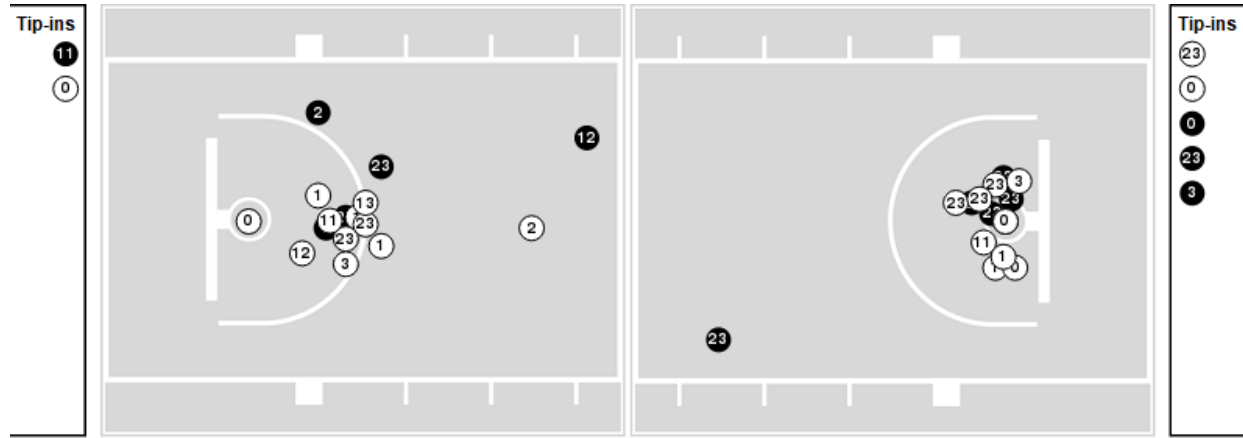

**Officials:** Michol Murray, Stacie Blow, Peter Contreras

Players => 0, 1, 2, 3, 4, 10, 11, 12, 13, 15, 21, 22, 23, 24 FG Types=>All Results=>All

**San Diego St.**

**All Field Goals**

**Blow Up Chart**

● Made ○ Missed N - Player Number