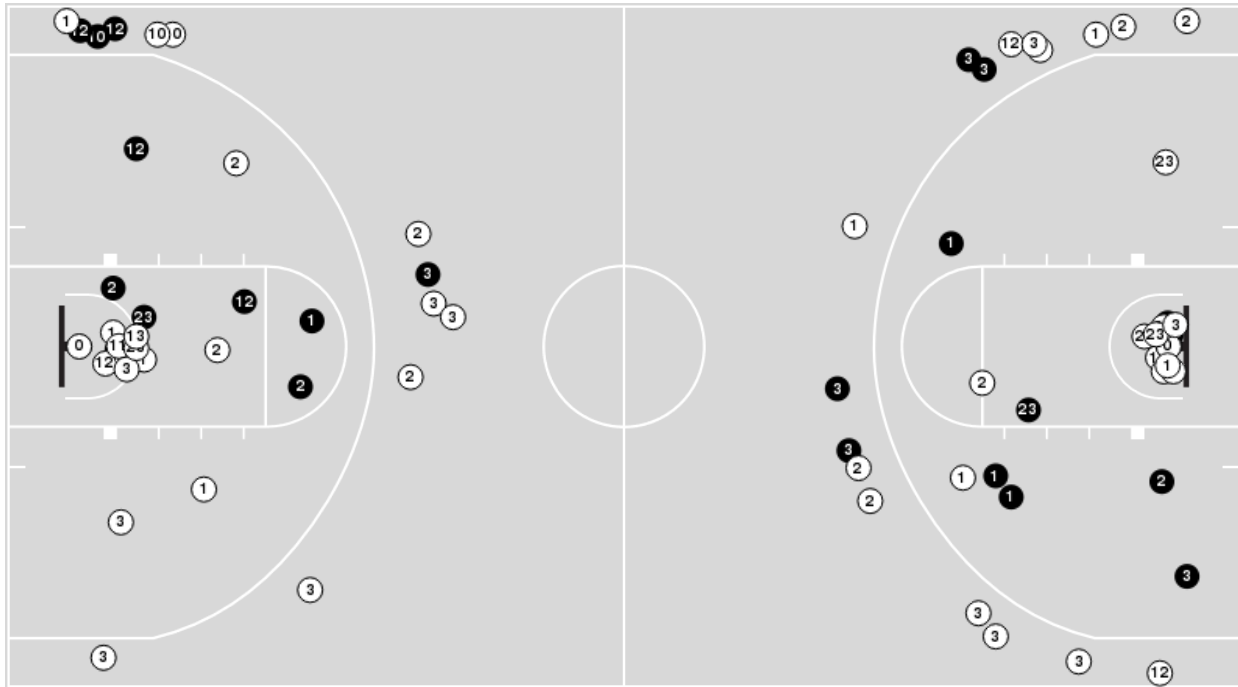

Officials: Michol Murray, Stacie Blow, Peter Contreras

Players => 0, 1, 2, 3, 4, 10, 11, 12, 13, 15, 21, 22, 23, 24 FG Types=>All Results=>All

San Diego St.

All Field Goals