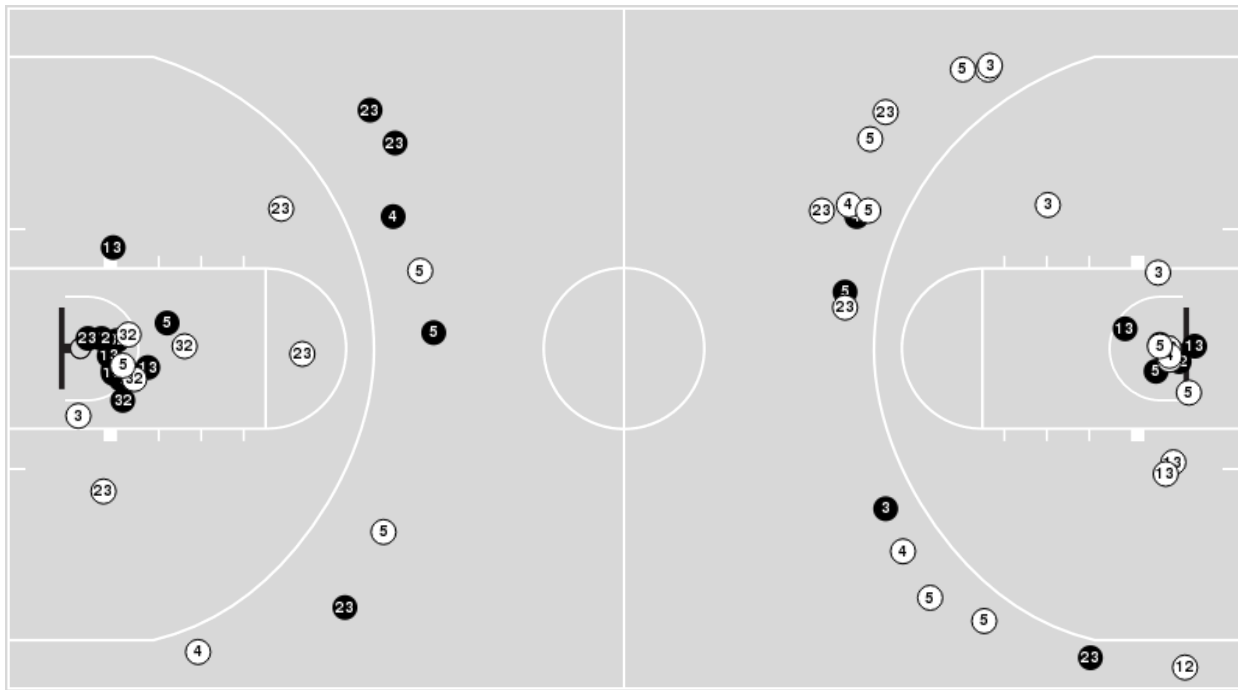

Officials: Michol Murray, Stacie Blow, Peter Contreras

Players => AllFG Types=>AllResults=>All

New Mexico

All Field Goals