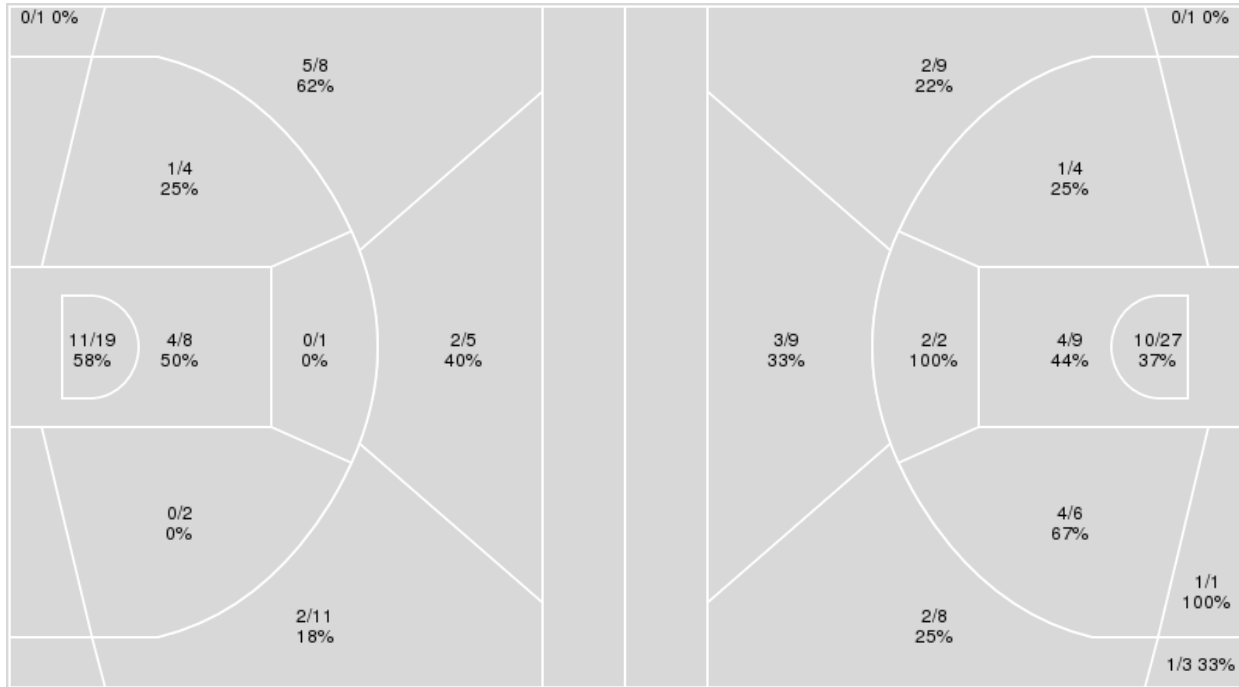

Officials: Michol Murray, Stacie Blow, Peter Contreras

{ Players => All; } FG Types => All; Results => All;

{ Players => 0, 1, 2, 3, 4, 10, 11, 12, 13, 15, 21, 22, 23, 24; } FG Types
=> All; Results => All;

New Mexico

San Diego St.

New Mexico	M/A	%
Field Goals	25/59	42
2 Points	16/34	47
3 Points	9/25	36
Free Throws	16/21	76

San Diego St.	M/A	%
Field Goals	30/79	38
2 Points	22/49	45
3 Points	8/30	27
Free Throws	4/12	33