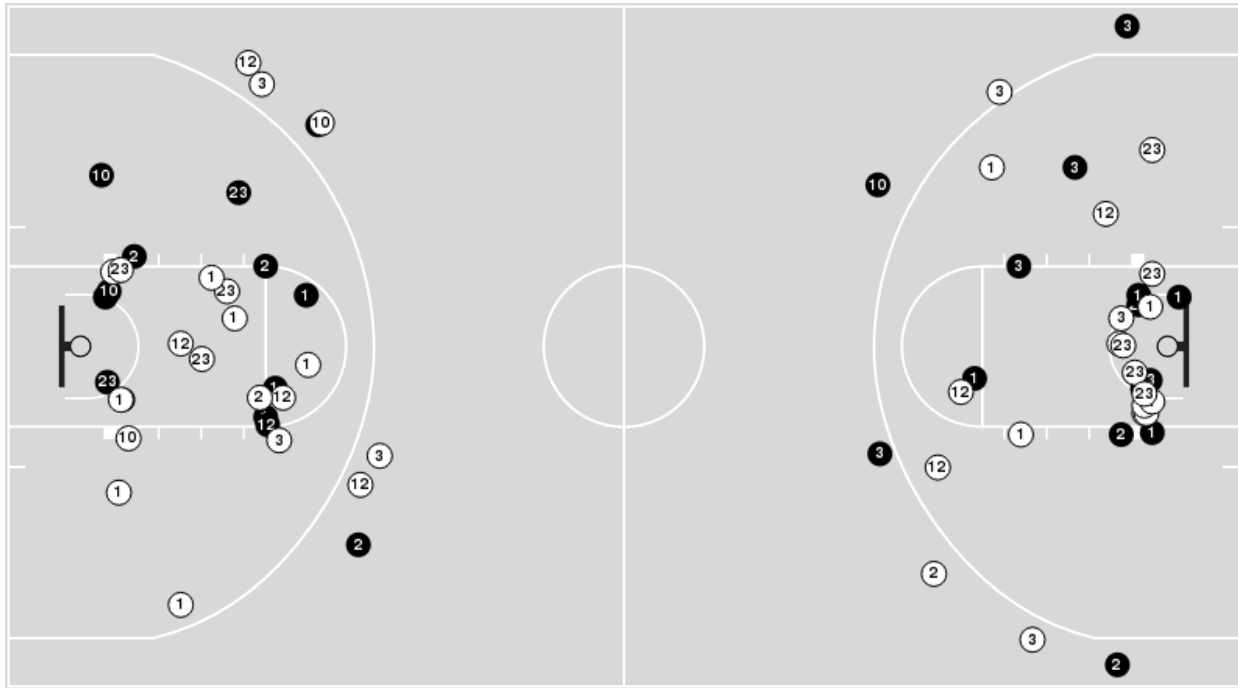

Officials: Melissa Barlow, Chuck Gonzalez, Michael Price

Players => 0, 1, 2, 3, 4, 10, 11, 12, 13, 15, 21, 22, 23, 24FG Types=>AllResults=>All

San Diego State

All Field Goals