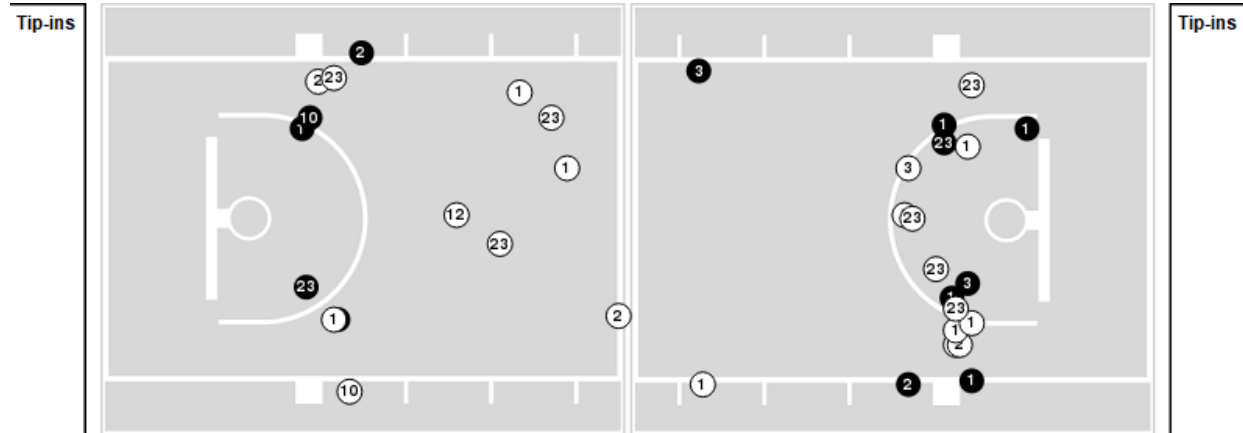

Blow Up Chart

● Made   ○ Missed   N - Player Number

San Diego State	M/A	%
Field Goals	28/68	41
2 Points	22/54	41
3 Points	6/14	43
Free Throws	11/12	92

San Diego State	M/A	%
Points in the Paint	26 (13 / 33)	39
Fast Break Points	14 (8/8)	100
Second Chance Points	8 (4/10)	40
Effective FG%	46