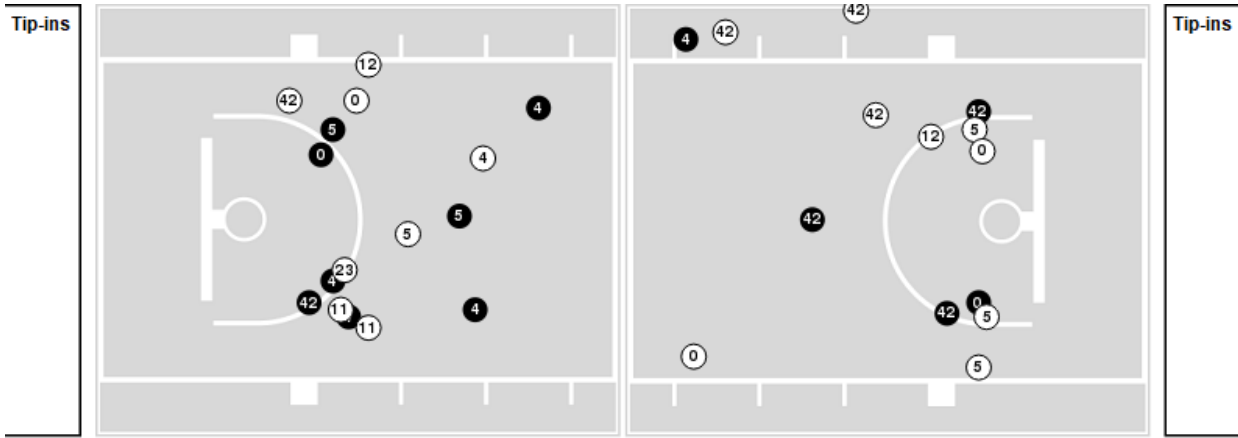

Blow Up Chart

N Made   **O** Missed   N - Player Number

Colorado State	M/A	%
Field Goals	24/65	37
2 Points	17/37	46
3 Points	7/28	25
Free Throws	8/14	57

Colorado State	M/A	%
Points in the Paint	24 (12 / 27)	44
Fast Break Points	10 (5/5)	100
Second Chance Points	2 (2/8)	25
Effective FG%	42