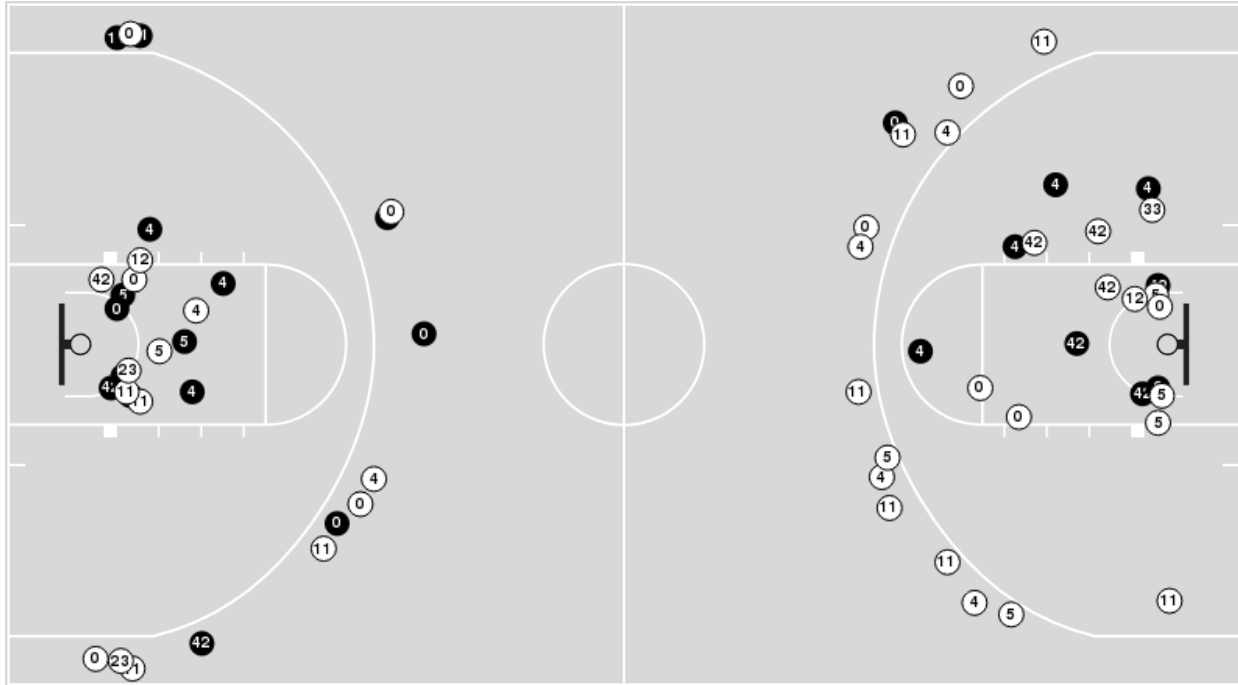

Players => 0, 3, 4, 5, 11, 12, 22, 23, 24, 32, 33, 42FG Types=>AllResults=>All

Colorado State

All Field Goals