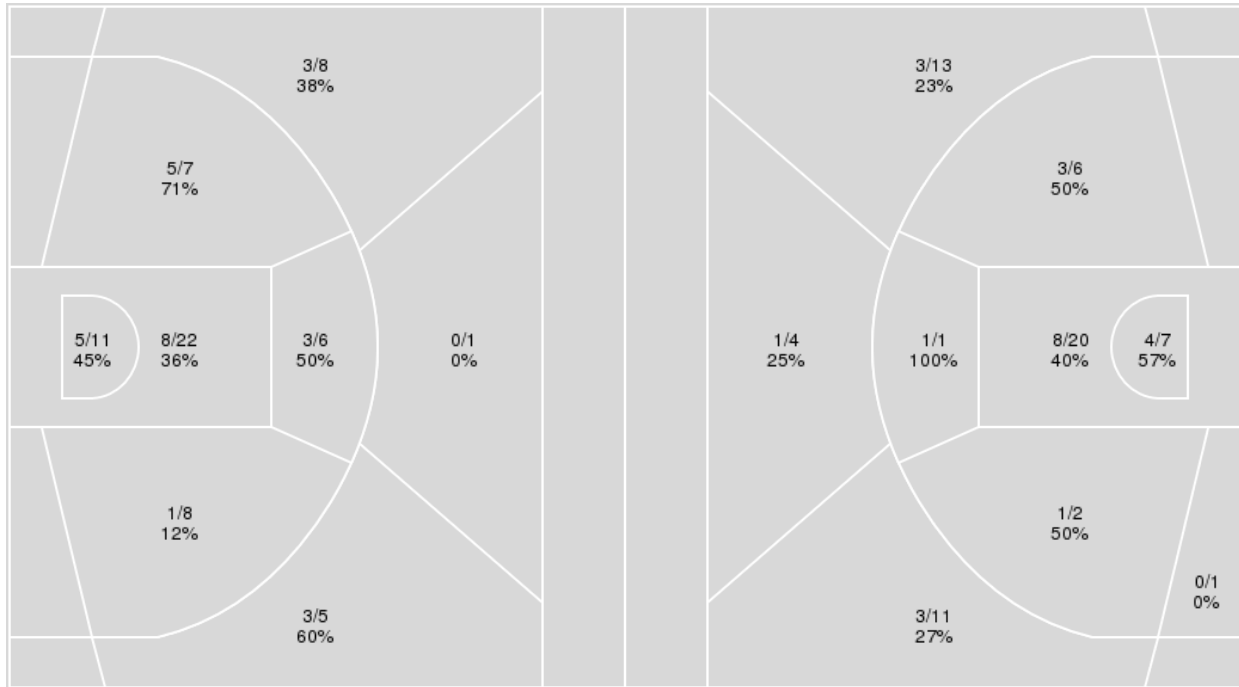

Officials: Melissa Barlow, Chuck Gonzalez, Michael Price

{ Players => 0, 1, 2, 3, 4, 10, 11, 12, 13, 15, 21, 22, 23, 24; } FG Types => All; Results => All;

{ Players => 0, 3, 4, 5, 11, 12, 22, 23, 24, 32, 33, 42; } FG Types => All; Results => All;

San Diego State

Colorado State

San Diego State	M/A	%
Field Goals	28/68	41
2 Points	22/54	41
3 Points	6/14	43
Free Throws	11/12	92

Colorado State	M/A	%
Field Goals	24/65	37
2 Points	17/37	46
3 Points	7/28	25
Free Throws	8/14	57