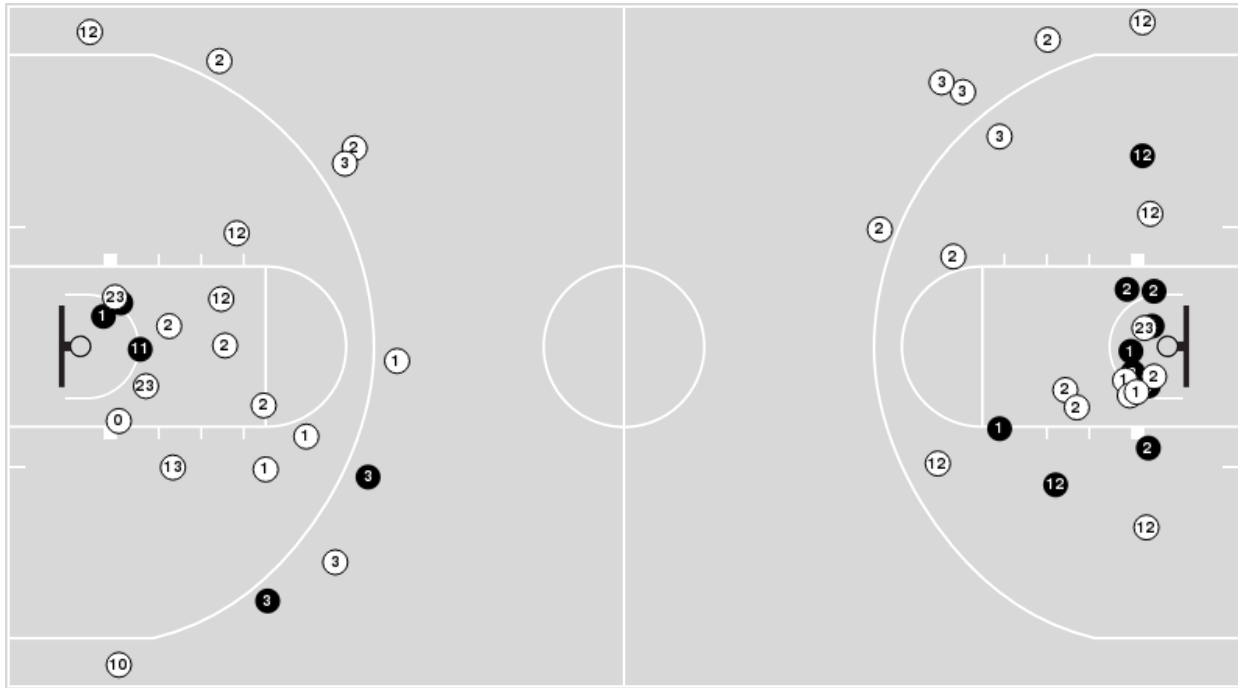

Officials: Alecia Murray, Rick Thorne, Brad Schmidt

Players => 0, 1, 2, 3, 4, 10, 11, 12, 13, 15, 21, 22, 23, 24FG Types=>AllResults=>All

San Diego State

All Field Goals