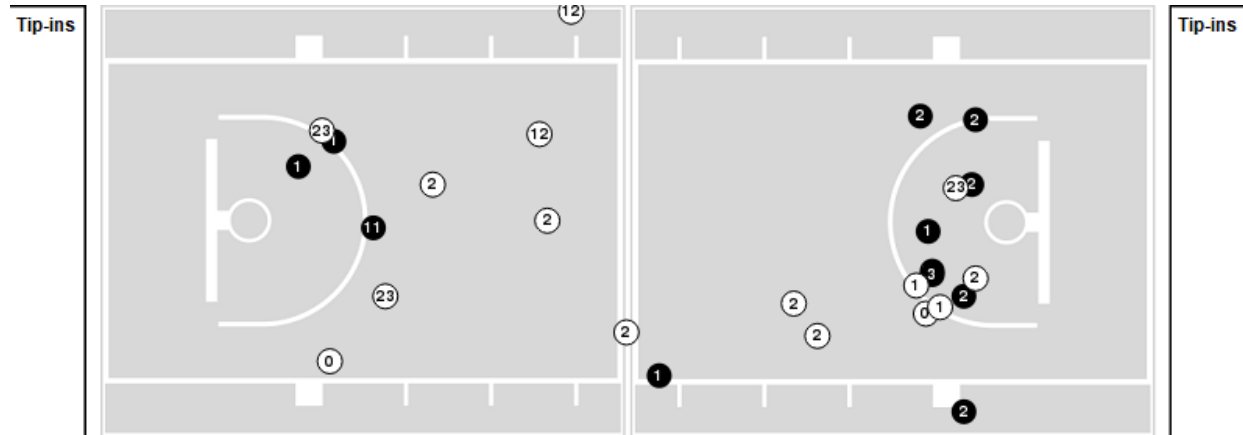

Officials: Alecia Murray, Rick Thorne, Brad Schmidt

Players => 0, 1, 2, 3, 4, 10, 11, 12, 13, 15, 21, 22, 23, 24FG Types=>AllResults=>All

San Diego State

All Field Goals

Blow Up Chart

● Made ○ Missed N - Player Number