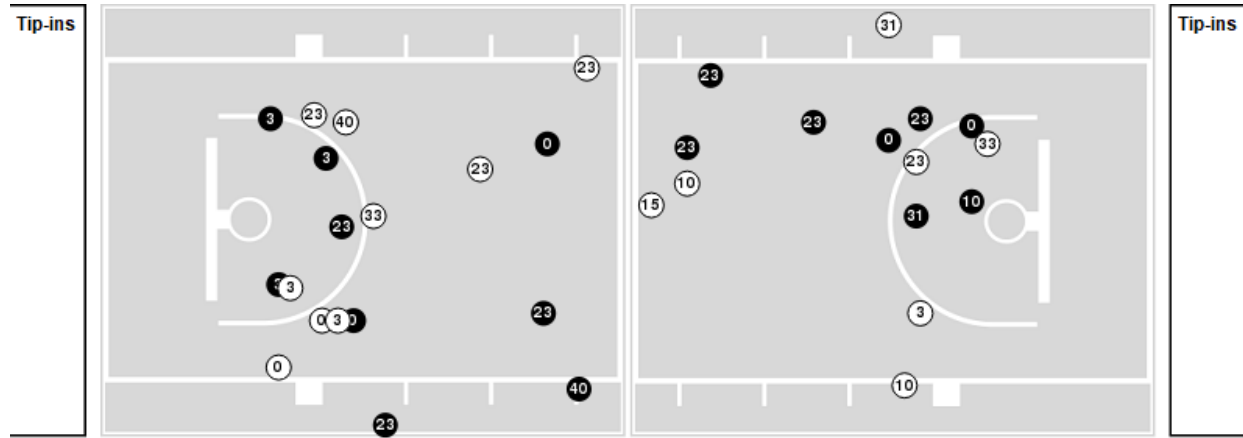

Officials: Alecia Murray, Rick Thorne, Brad Schmidt

Players => 0, 1, 2, 3, 4, 10, 11, 13, 15, 23, 30, 31, 33, 35, 40FG Types=>AllResults=>All

Air Force

All Field Goals

Blow Up Chart

● Made ○ Missed N - Player Number