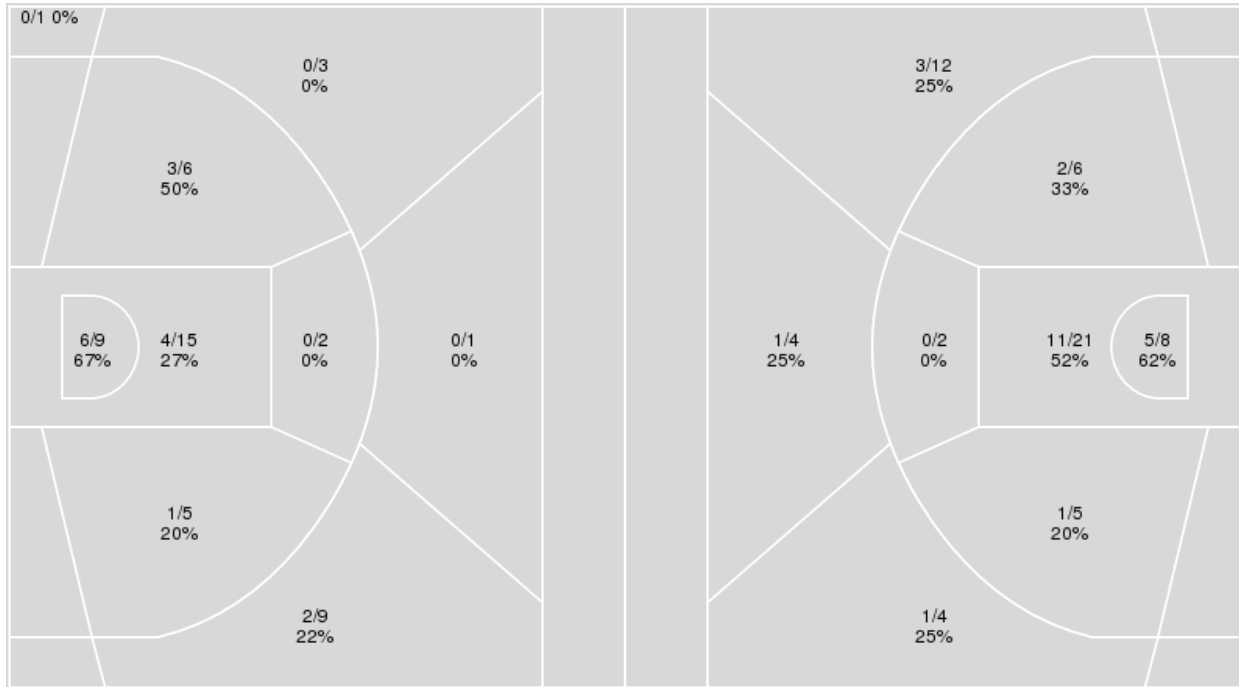

Officials: Alecia Murray, Rick Thorne, Brad Schmidt

{ Players => 0, 1, 2, 3, 4, 10, 11, 12, 13, 15, 21, 22, 23, 24; } FG Types
=> All; Results => All;

{ Players => 0, 1, 2, 3, 4, 10, 11, 13, 15, 23, 30, 31, 33, 35, 40; } FG
Types => All; Results => All;

San Diego State

Air Force

San Diego State	M/A	%
Field Goals	16/51	31
2 Points	14/37	38
3 Points	2/14	14
Free Throws	12/16	75

Air Force	M/A	%
Field Goals	24/62	39
2 Points	19/42	45
3 Points	5/20	25
Free Throws	6/9	67