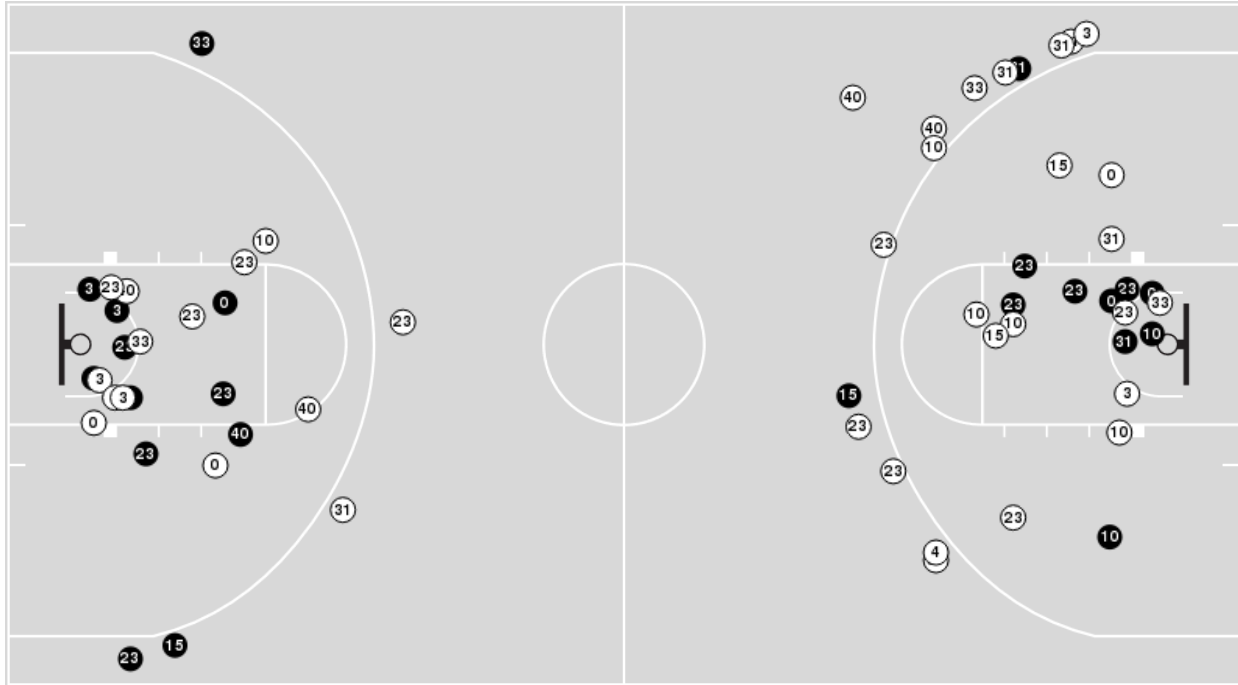

Officials: Alecia Murray, Rick Thorne, Brad Schmidt

Players => 0, 1, 2, 3, 4, 10, 11, 13, 15, 23, 30, 31, 33, 35, 40FG Types=>AllResults=>All

Air Force

All Field Goals