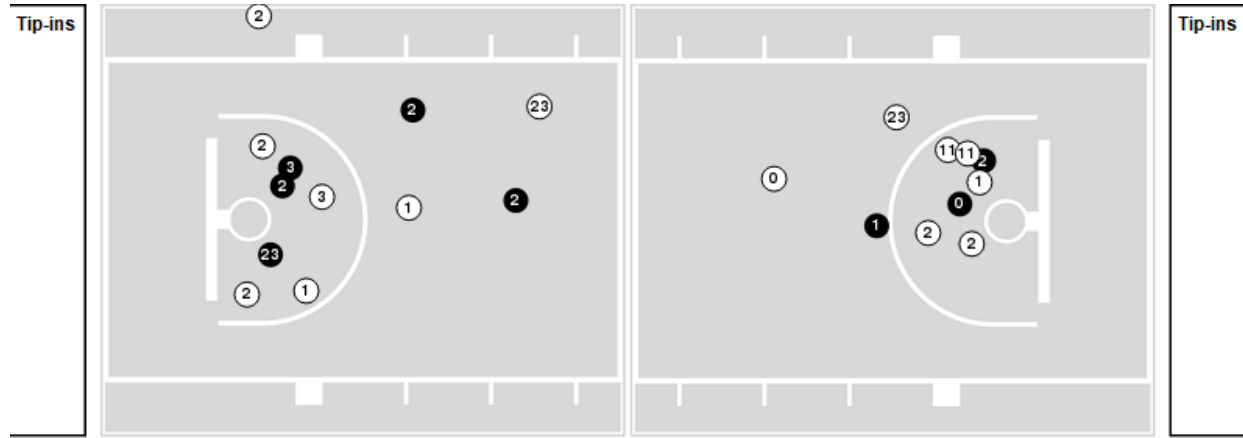

Blow Up Chart

● Made ○ Missed N - Player Number

San Diego St.	M/A	%
Field Goals	16/42	38
2 Points	8/26	31
3 Points	8/16	50
Free Throws	6/14	43

San Diego St.	M/A	%
Points in the Paint	16 (8 / 21)	38
Fast Break Points	5 (3/5)	60
Second Chance Points	2 (1/7)	14
Effective FG%	48