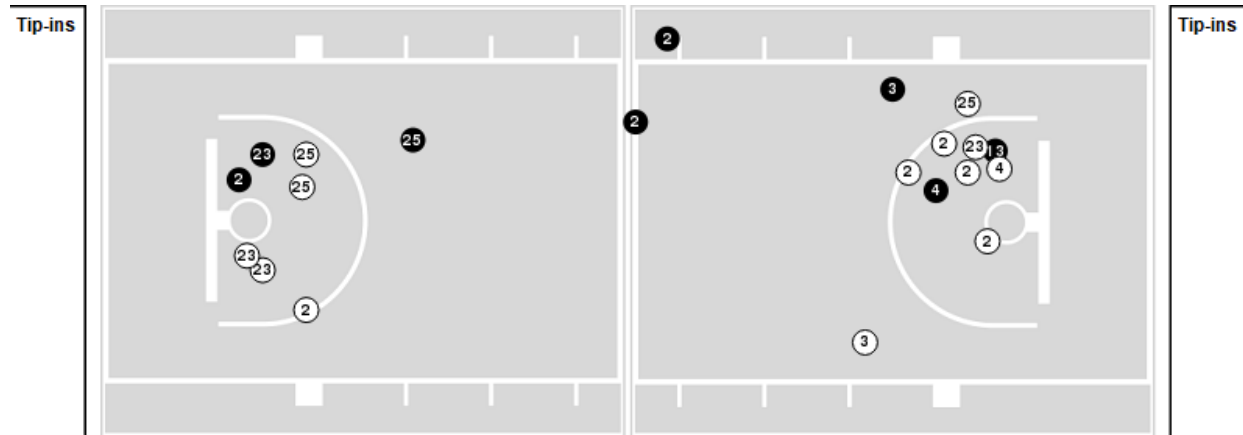

Blow Up Chart

● Made ○ Missed N - Player Number

Nevada	M/A	%
Field Goals	17/53	32
2 Points	11/31	35
3 Points	6/22	27
Free Throws	18/24	75

Nevada	M/A	%
Points in the Paint	14 (7 / 20)	35
Fast Break Points	8 (7/9)	78
Second Chance Points	9 (5/13)	38
Effective FG%	38