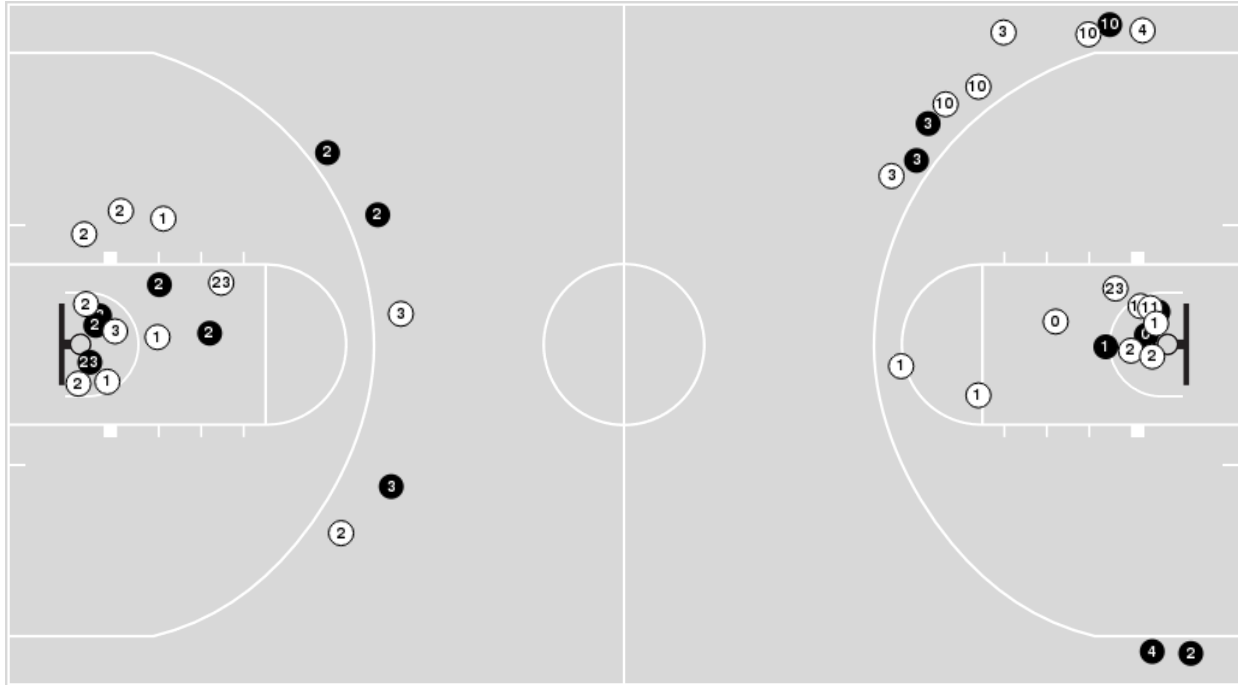

Officials:

Players => AllFG Types=>AllResults=>All
San Diego St.

All Field Goals