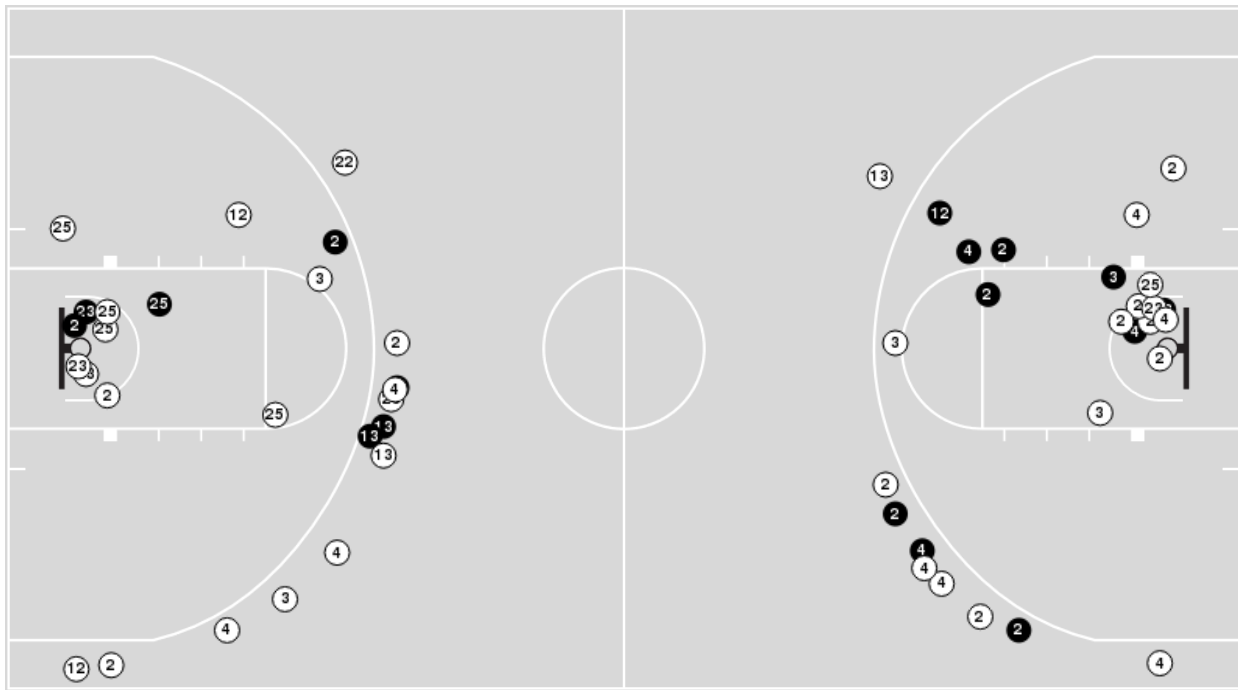

Officials:

Players => 1, 2, 3, 4, 5, 11, 12, 13, 20, 21, 22, 23, 25, 31, 33, 34, 40, 44, 52FG Types=>AllResults=>All

Nevada

All Field Goals