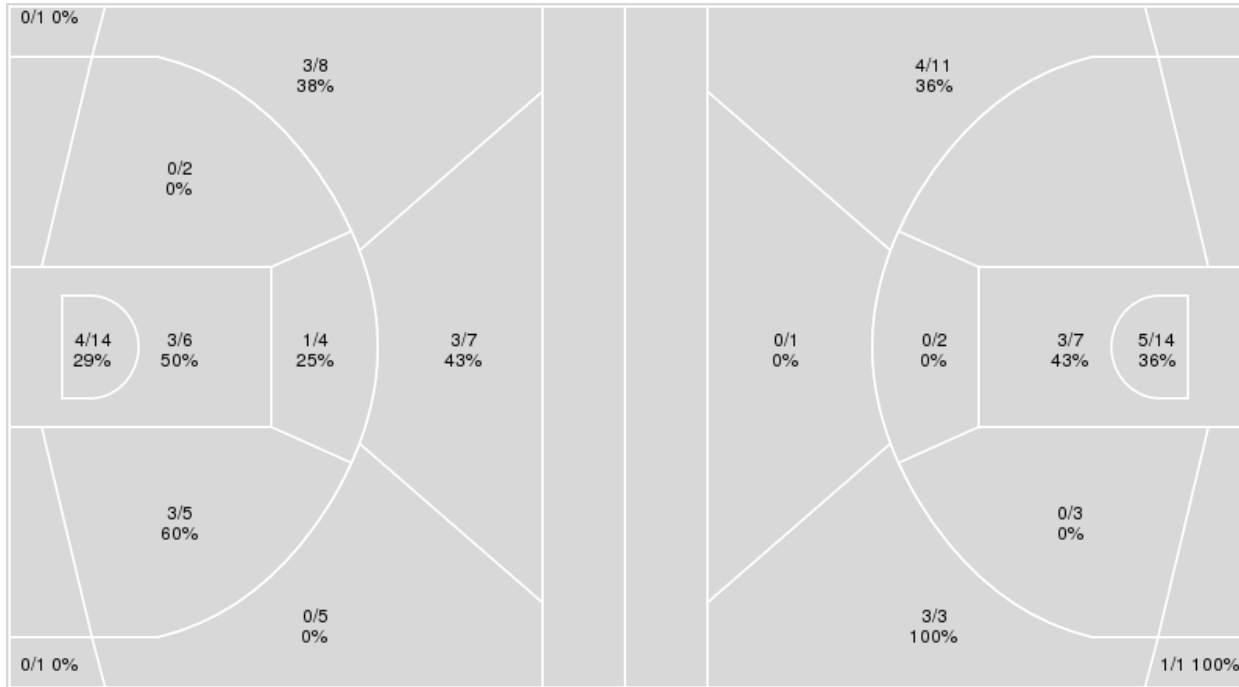

San Diego St. at Nevada

01/19/22 Lawlor Events Center, Reno
2021-22 Women's Basketball

Game Time: 6:35 PM
Game Duration: 2:00
Attendance: 772

Officials:

{ Players => 1, 2, 3, 4, 5, 11, 12, 13, 20, 21, 22, 23, 25, 31, 33, 34, 40, 44, 52; } FG Types => All; Results => All;

San Diego St.

Nevada

Nevada	M/A	%
Field Goals	17/53	32
2 Points	11/31	35
3 Points	6/22	27
Free Throws	18/24	75

San Diego St.	M/A	%
Field Goals	16/42	38
2 Points	8/26	31
3 Points	8/16	50
Free Throws	6/14	43