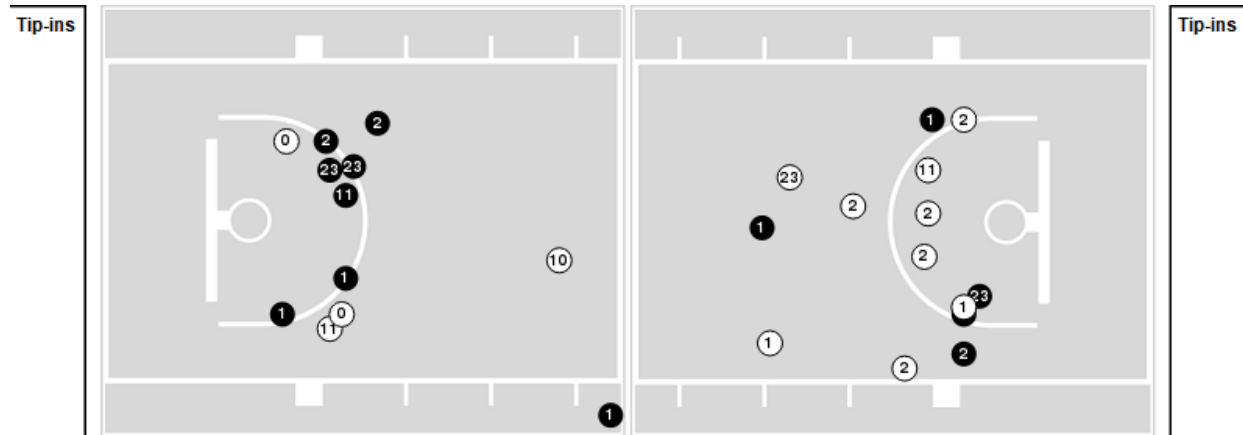

Officials: Chuck Gonzalez, In'Fini Robinson, Rigo Vasquez

Players => 0, 1, 2, 3, 4, 10, 11, 12, 13, 15, 21, 22, 23, 24FG Types=>AllResults=>All

San Diego State

All Field Goals

Blow Up Chart

● Made ○ Missed N - Player Number