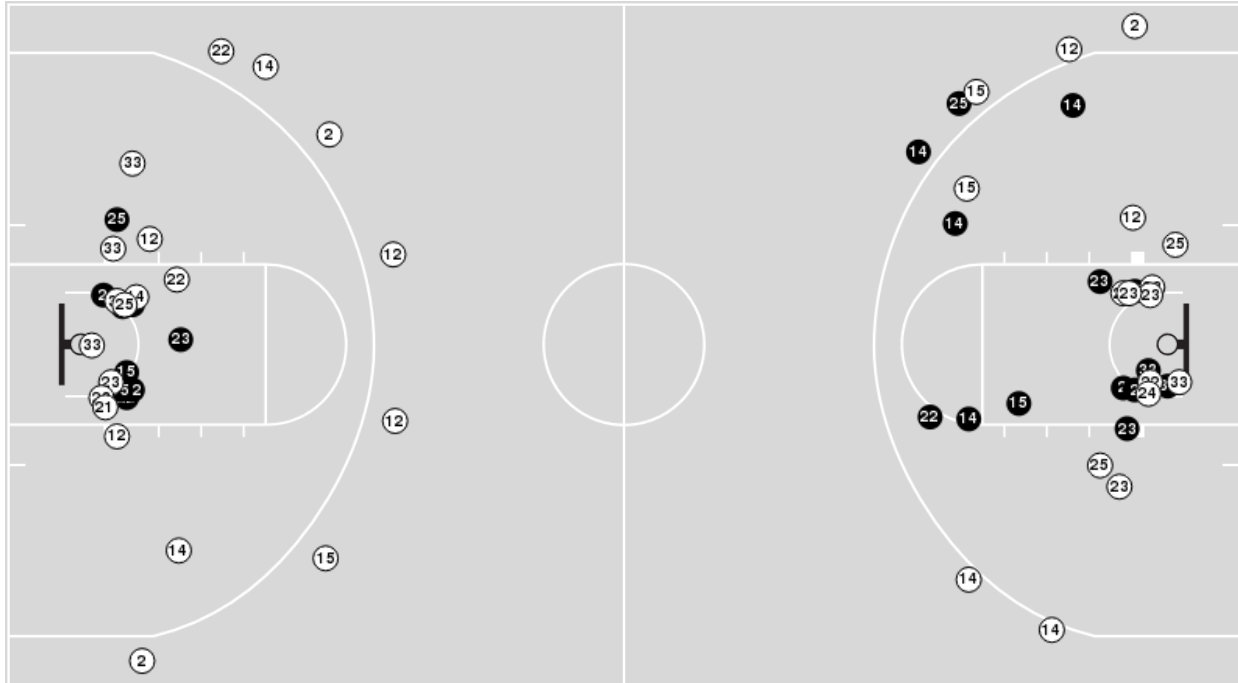

Officials: Chuck Gonzalez, In'Fini Robinson, Rigo Vasquez

Players => 2, 3, 5, 10, 11, 12, 13, 14, 15, 21, 22, 23, 24, 25, 30, 33FG Types=>AllResults=>All

Boise State

All Field Goals