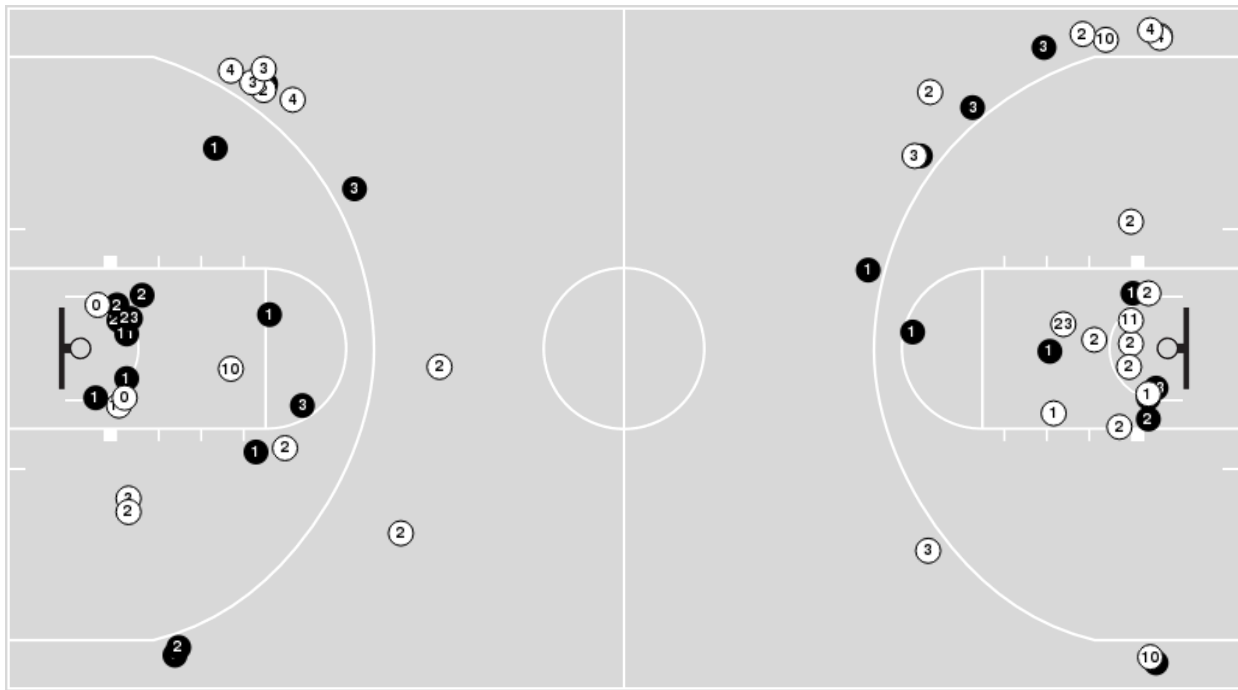

Officials: Chuck Gonzalez, In'Fini Robinson, Rigo Vasquez

Players => 0, 1, 2, 3, 4, 10, 11, 12, 13, 15, 21, 22, 23, 24FG Types=>AllResults=>All

San Diego State

All Field Goals