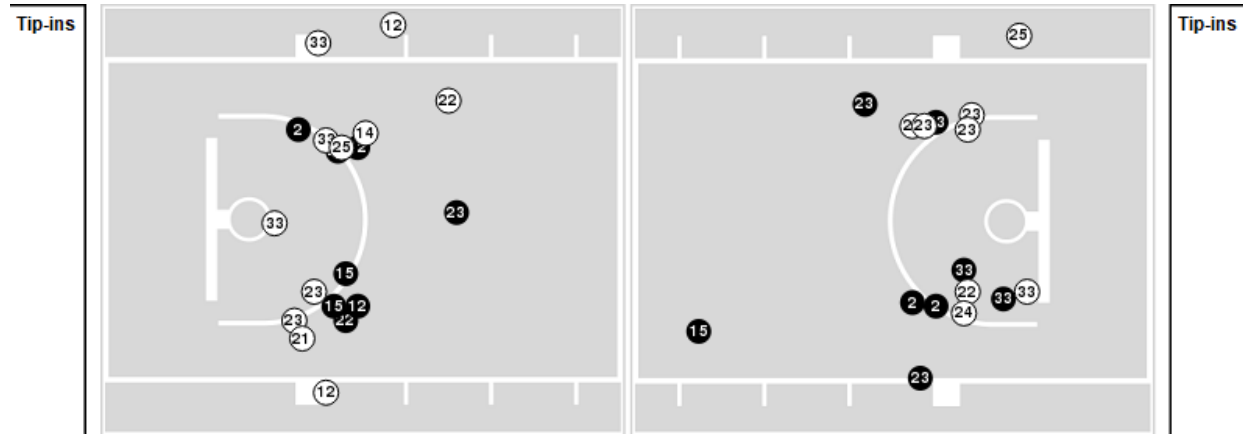

Officials: Chuck Gonzalez, In'Fini Robinson, Rigo Vasquez

Players => 2, 3, 5, 10, 11, 12, 13, 14, 15, 21, 22, 23, 24, 25, 30, 33FG Types=>AllResults=>All

Boise State

All Field Goals

Blow Up Chart

● Made ○ Missed N - Player Number