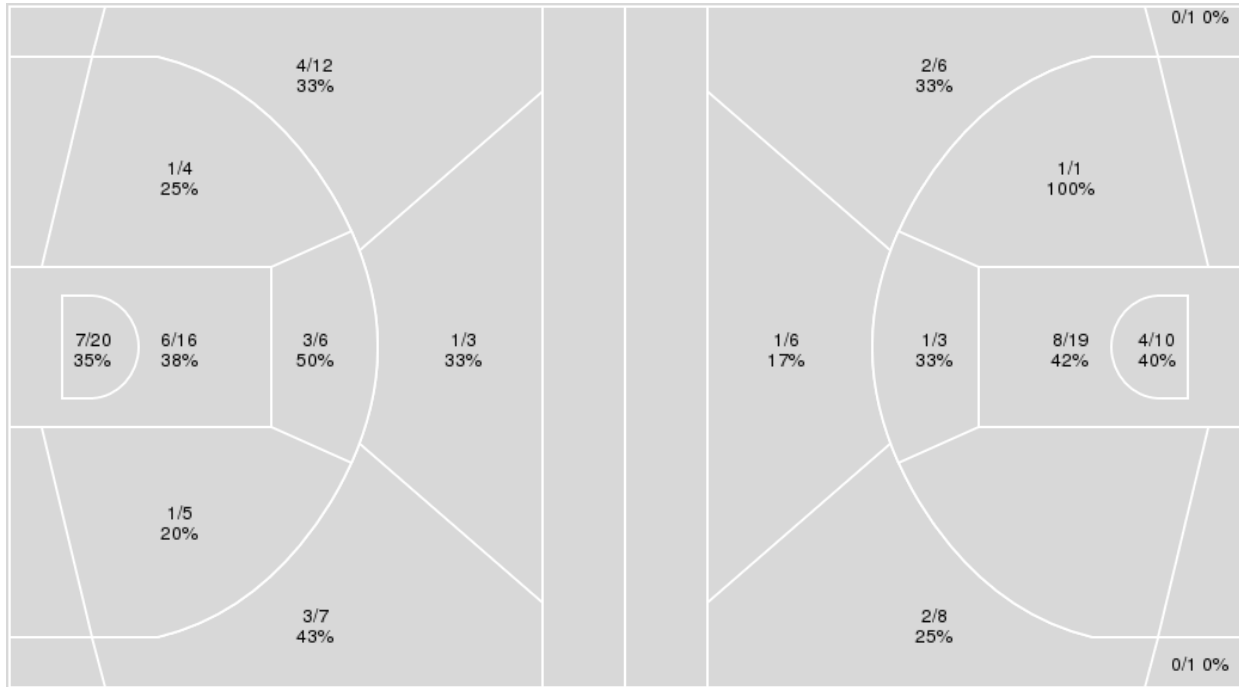

Officials: Shelly Nakasone, Gordon Torigoe, Dana Pysz

{ Players => 0, 1, 2, 3, 4, 10, 11, 12, 13, 15, 21, 22, 23, 24; } FG Types
=> All; Results => All;

{ Players => 0, 1, 2, 3, 4, 5, 10, 11, 14, 15, 21, 23, 25, 32, 42; } FG
Types => All; Results => All;

San Diego State

Utah State

San Diego State	M/A	%
Field Goals	26/73	36
2 Points	18/51	35
3 Points	8/22	36
Free Throws	6/7	86

Utah State	M/A	%
Field Goals	19/55	35
2 Points	14/33	42
3 Points	5/22	23
Free Throws	2/8	25