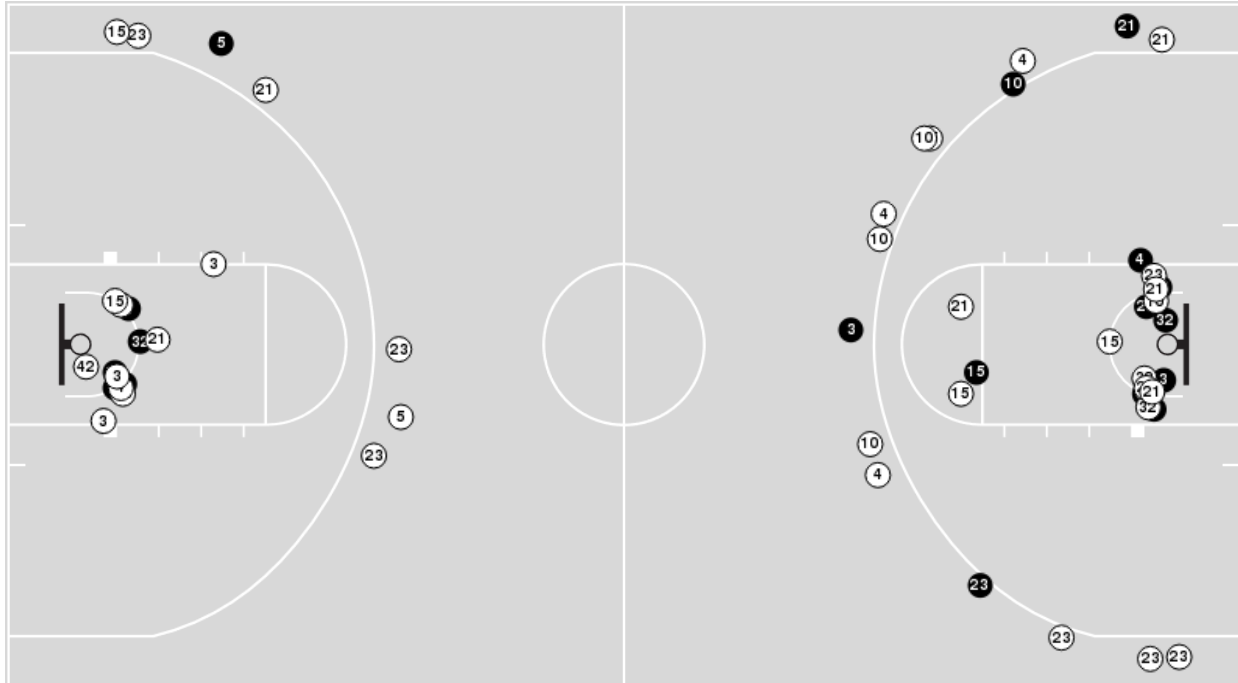

Officials: Shelly Nakasone, Gordon Torigoe, Dana Pysz

Players => 0, 1, 2, 3, 4, 5, 10, 11, 14, 15, 21, 23, 25, 32, 42 FG Types=>All Results=>All

Utah State

All Field Goals