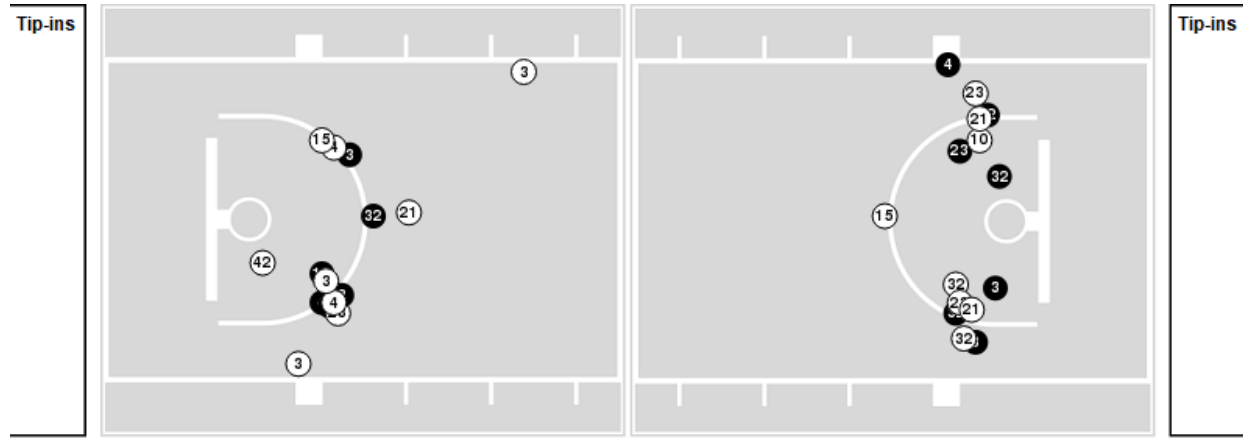

**Officials:** Shelly Nakasone, Gordon Torigoe, Dana Pysz

Players => 0, 1, 2, 3, 4, 5, 10, 11, 14, 15, 21, 23, 25, 32, 42 FG Types=>All Results=>All

**Utah State**

**All Field Goals**

**Blow Up Chart**

● Made ○ Missed N - Player Number