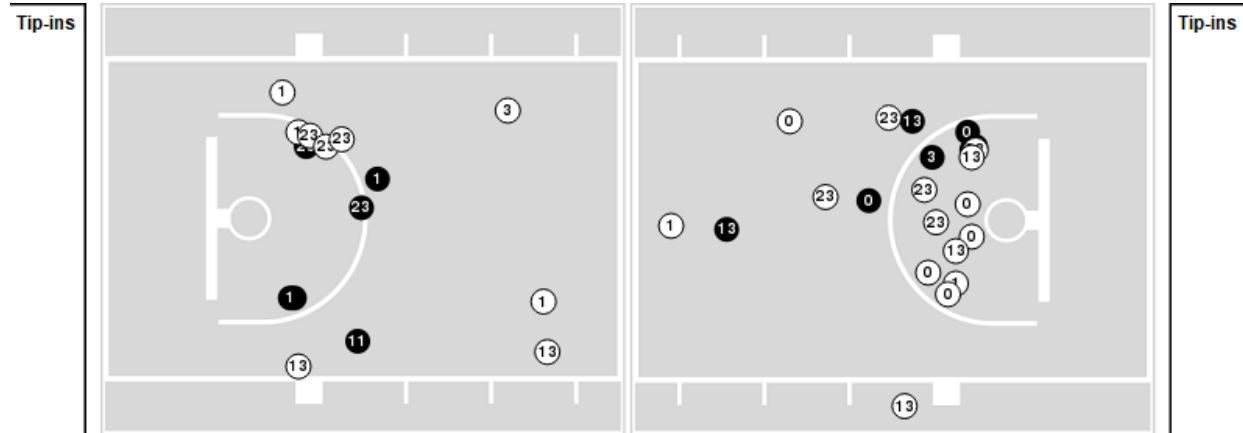

Blow Up Chart

● Made   ○ Missed   N - Player Number

San Diego State	M/A	%
Field Goals	26/73	36
2 Points	18/51	35
3 Points	8/22	36
Free Throws	6/7	86

San Diego State	M/A	%
Points in the Paint	26 (13 / 36)	36
Fast Break Points	19 (8/9)	89
Second Chance Points	8 (5/17)	29
Effective FG%	41