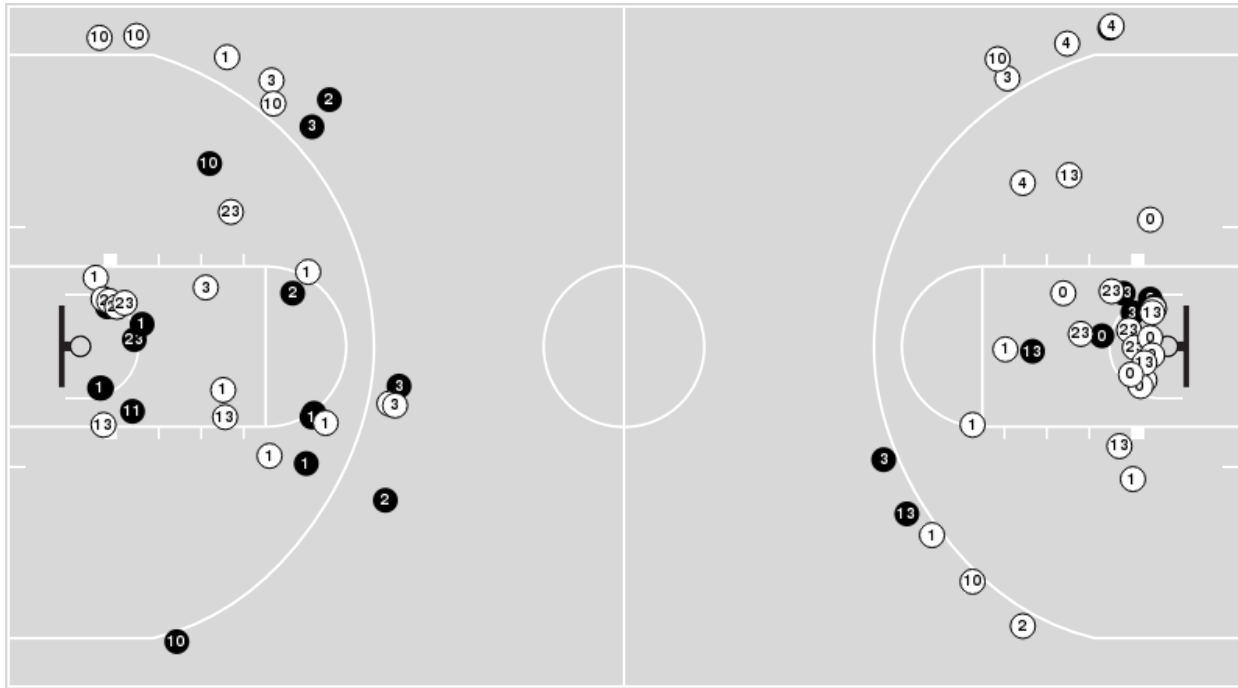

Officials: Shelly Nakasone, Gordon Torigoe, Dana Pysz

Players => 0, 1, 2, 3, 4, 10, 11, 12, 13, 15, 21, 22, 23, 24FG Types=>AllResults=>All

San Diego State

All Field Goals