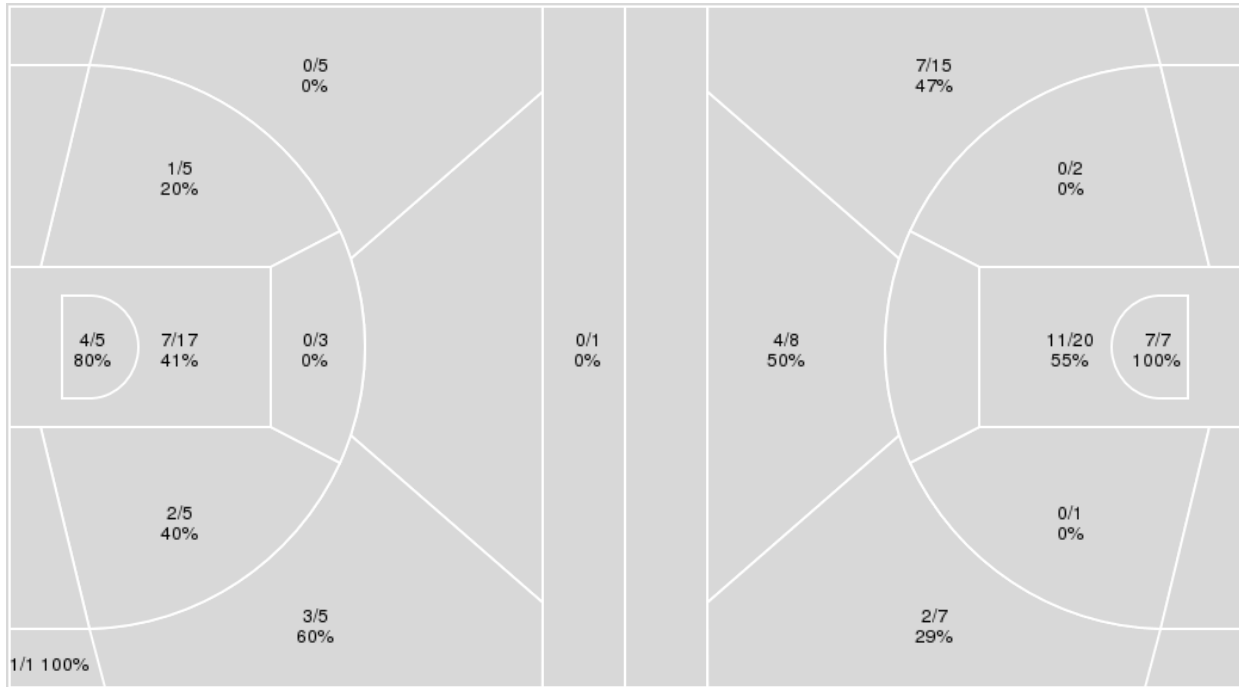

Officials: Melissa Barlow, Julie Krommenhoek, Maj Forsberg

{ Players => 1, 2, 3, 4, 5, 10, 11, 12, 13, 15, 21, 22, 24, 30, 42; } FG
Types => All; Results => All;

{ Players => All; } FG Types => All; Results => All;

San Diego State

New Mexico

San Diego State	M/A	%
Field Goals	18/47	38
2 Points	14/35	40
3 Points	4/12	33
Free Throws	8/12	67

New Mexico	M/A	%
Field Goals	31/60	52
2 Points	18/30	60
3 Points	13/30	43
Free Throws	9/15	60