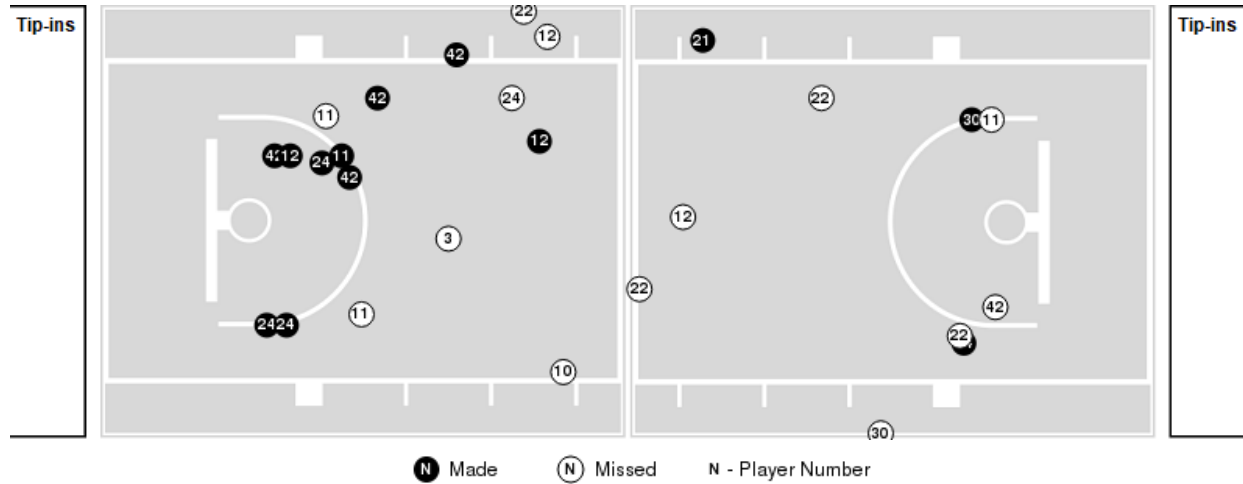

Blow Up Chart

● Made ○ Missed N - Player Number

San Diego State	M/A	%
Field Goals	18/47	38
2 Points	14/35	40
3 Points	4/12	33
Free Throws	8/12	67

San Diego State	M/A	%
Points in the Paint	22 (11 / 22)	50
Fast Break Points	2 (1/1)	100
Second Chance Points	2 (1/4)	25
Effective FG%	43