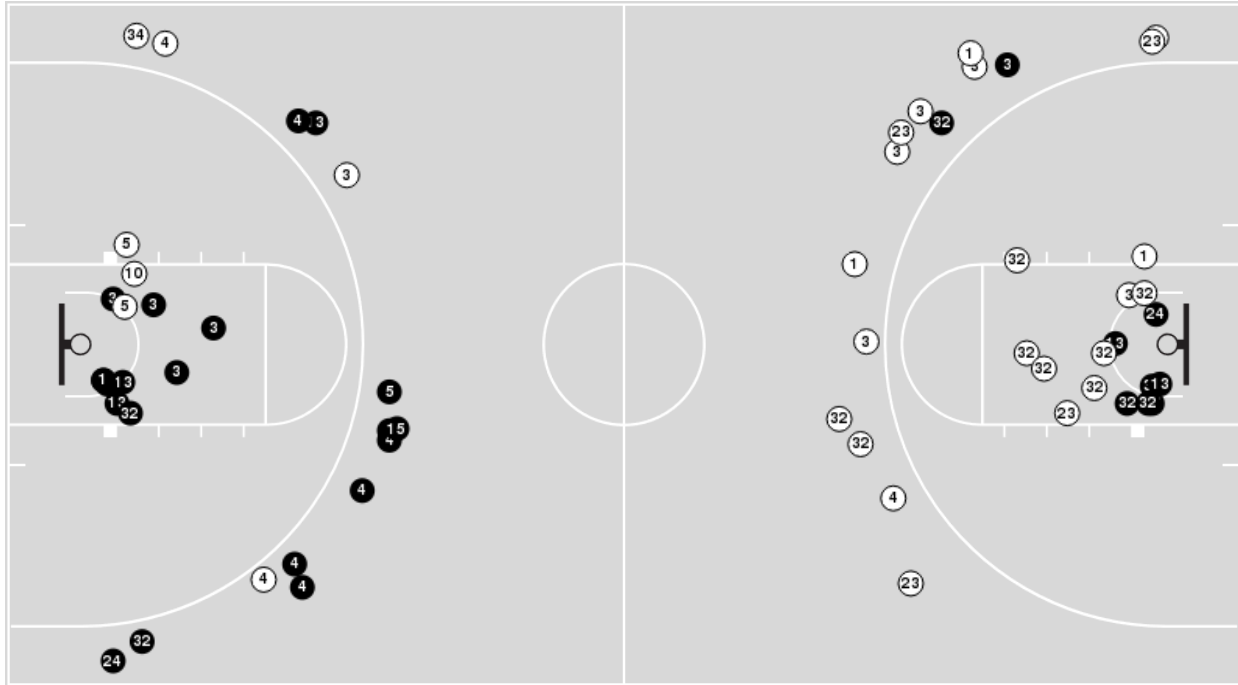

Officials: Melissa Barlow, Julie Krommenhoek, Maj Forsberg

Players => AllFG Types=>AllResults=>All
New Mexico

All Field Goals