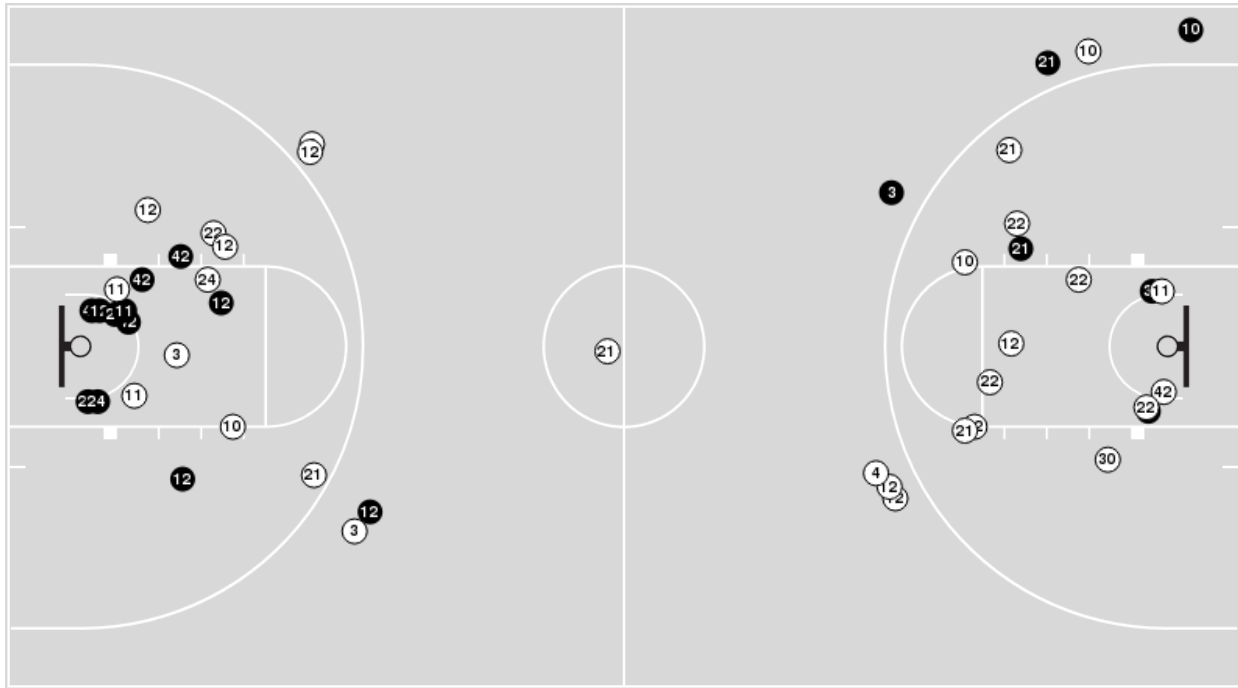

Officials: Melissa Barlow, Julie Krommenhoek, Maj Forsberg

Players => 1, 2, 3, 4, 5, 10, 11, 12, 13, 15, 21, 22, 24, 30, 42FG Types=>AllResults=>All

San Diego State

All Field Goals