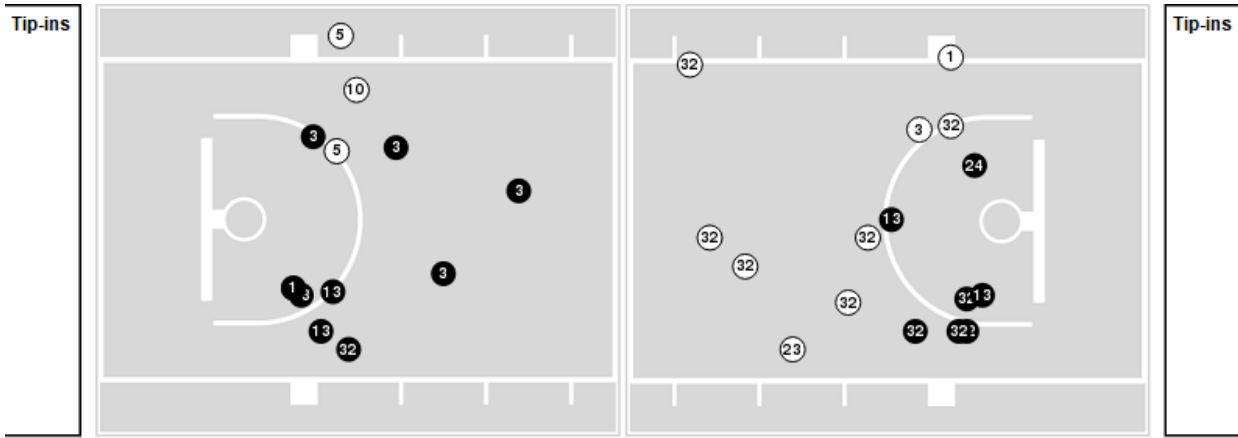

Blow Up Chart

N Made   **M** Missed   N - Player Number

New Mexico	M/A	%
Field Goals	31/60	52
2 Points	18/30	60
3 Points	13/30	43
Free Throws	9/15	60

New Mexico	M/A	%
Points in the Paint	36 (18 / 27)	67
Fast Break Points	24 (13/16)	81
Second Chance Points	16 (9/12)	75
Effective FG%	63