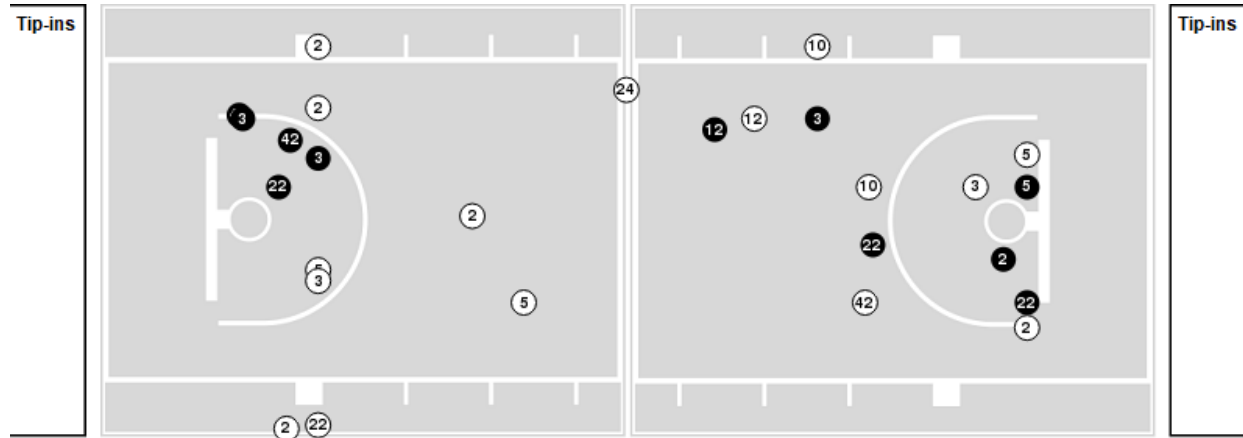

Officials: Brenda Pantoja, Cheryl Blue, Roy Gulbeyen

Players => 1, 2, 3, 4, 5, 10, 11, 12, 13, 15, 21, 22, 24, 30, 42FG Types=>AllResults=>All

San Diego St.

All Field Goals

Blow Up Chart

● Made ○ Missed N - Player Number