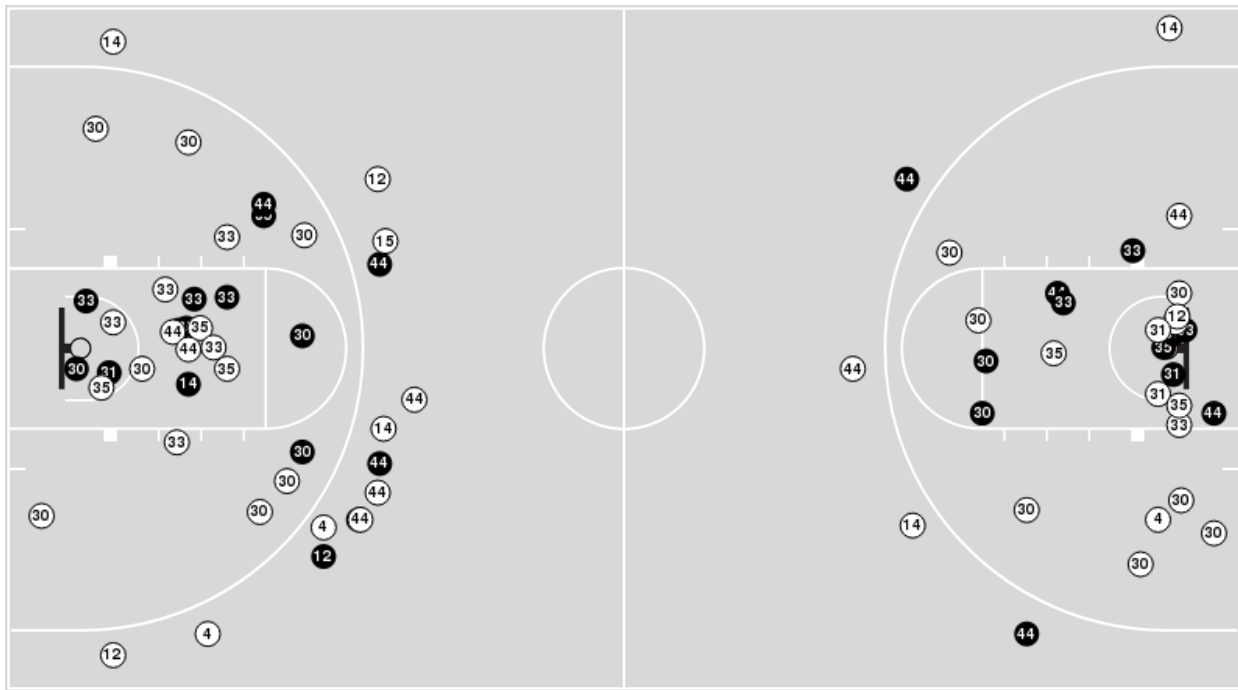

Officials: Brenda Pantoja, Cheryl Blue, Roy Gulbeyen

Players => 4, 10, 12, 14, 15, 21, 22, 25, 30, 31, 33, 35, 44 FG Types=>AllResults=>All

Boise St.

All Field Goals