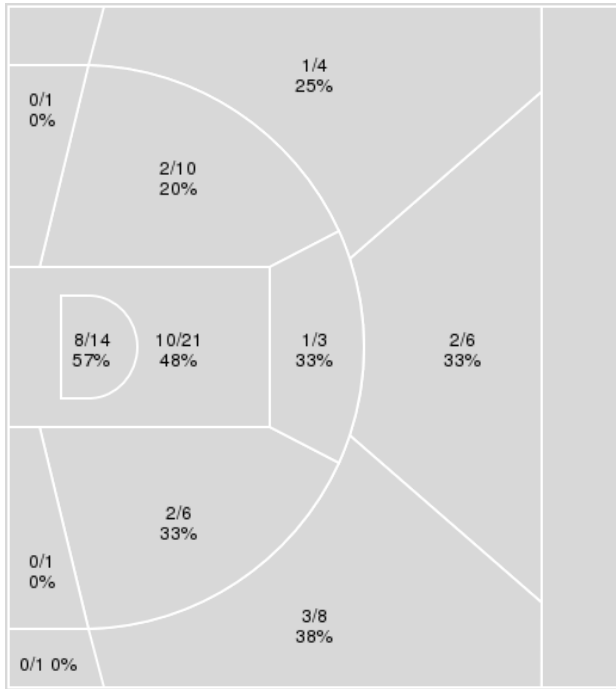

San Diego St. at Boise St.

02/26/21 ExtraMile Arena, Boise
2020-21 Women's Basketball

Officials: Brenda Pantoja, Cheryl Blue, Roy Gulbeyen

{ Players => 4, 10, 12, 14, 15, 21, 22, 25, 30, 31, 33, 35, 44; } FG
Types => All; Results => All;

{ Players => 1, 2, 3, 4, 5, 10, 11, 12, 13, 15, 21, 22, 24, 30, 42; } FG
Types => All; Results => All;

Boise St.

San Diego St.

Boise St.	M/A	%
Field Goals	29/75	39
2 Points	23/56	41
3 Points	6/19	32
Free Throws	8/11	73

San Diego St.	M/A	%
Field Goals	26/61	43
2 Points	14/40	35
3 Points	12/21	57
Free Throws	10/14	71