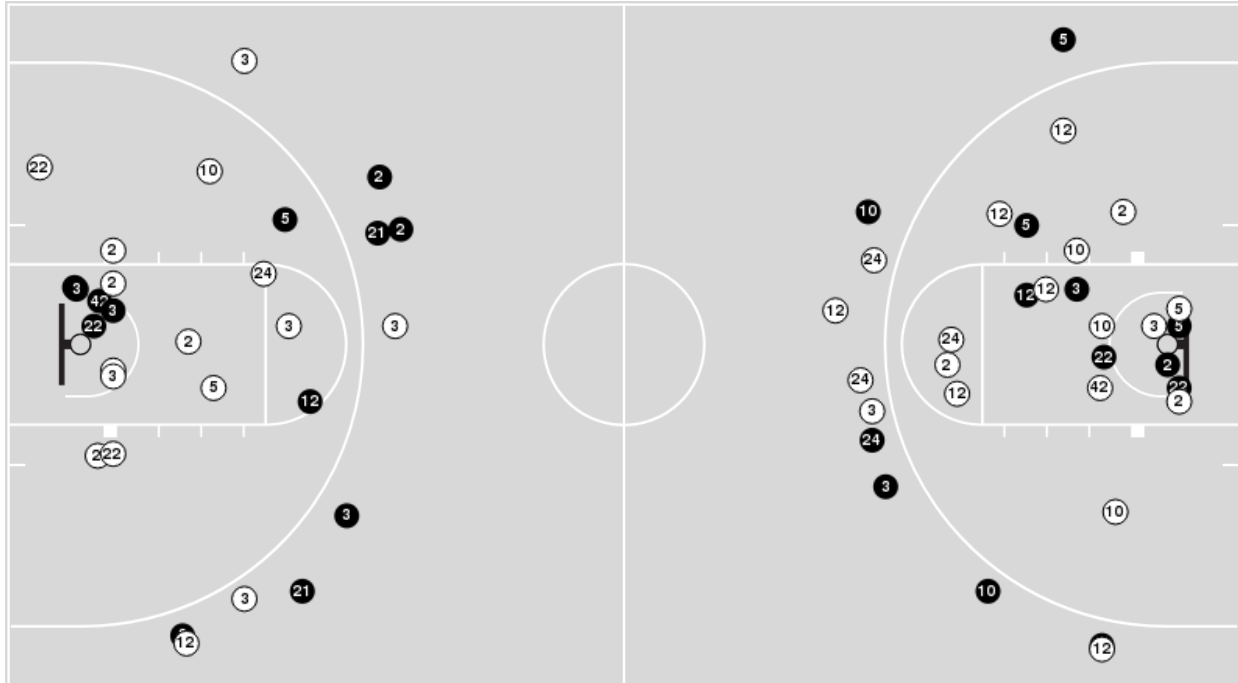

Officials: Brenda Pantoja, Cheryl Blue, Roy Gulbeyen

Players => 1, 2, 3, 4, 5, 10, 11, 12, 13, 15, 21, 22, 24, 30, 42FG Types=>AllResults=>All

San Diego St.

All Field Goals