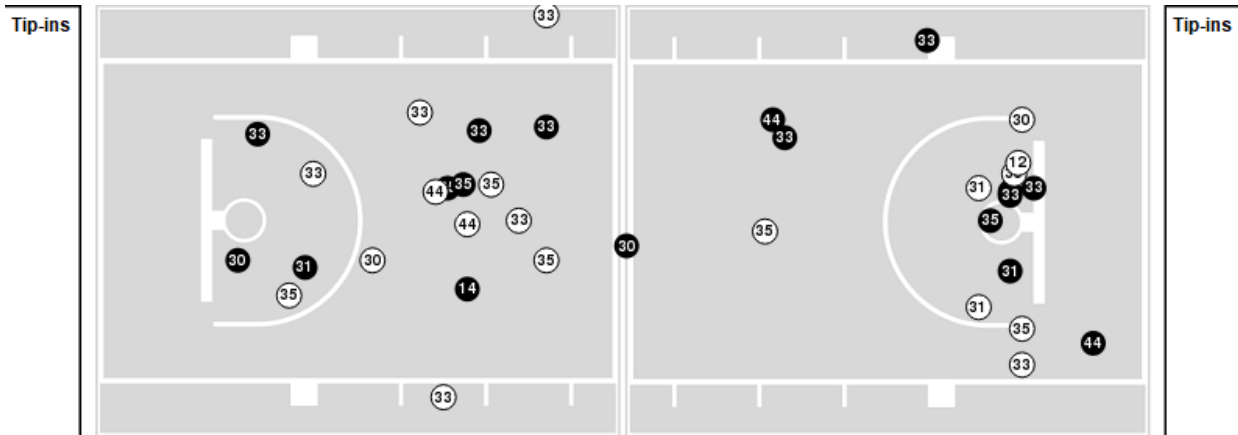

Officials: Brenda Pantoja, Cheryl Blue, Roy Gulbeyen

Players => 4, 10, 12, 14, 15, 21, 22, 25, 30, 31, 33, 35, 44 FG Types=>AllResults=>All

Boise St.

All Field Goals

Blow Up Chart

● Made ○ Missed N - Player Number