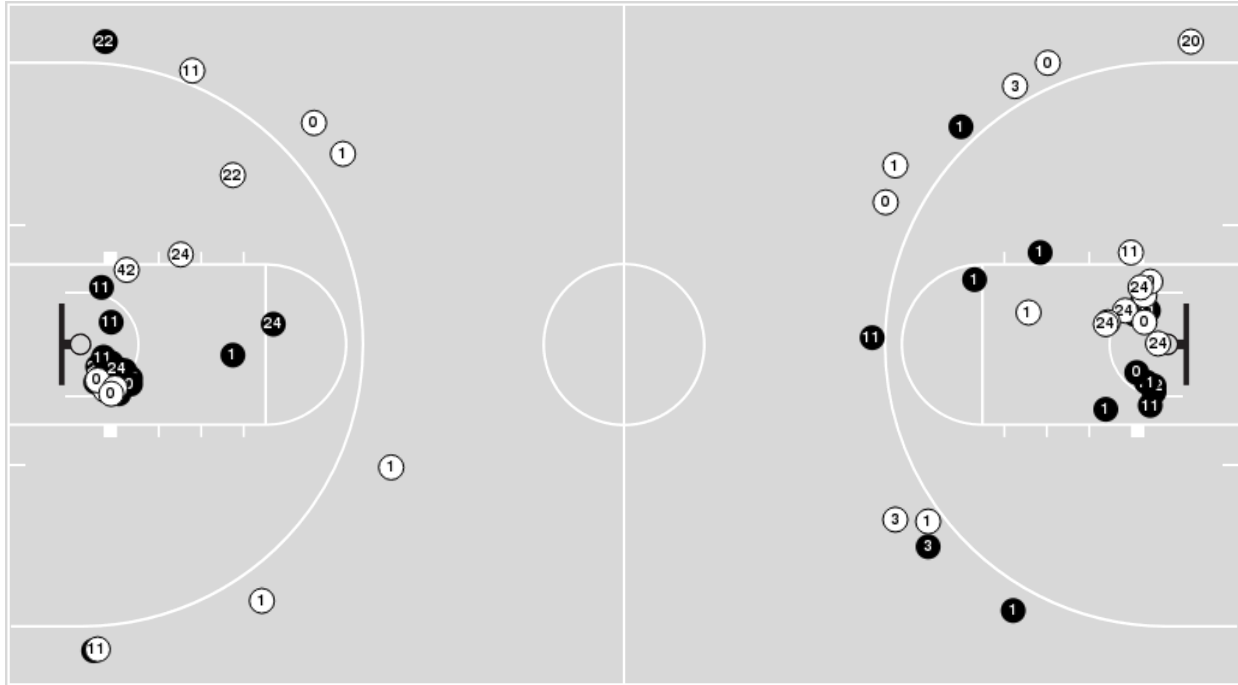

Officials: Chuck Gonzalez, Anita Ortega, Lisa Jones

Players => AllFG Types=>AllResults=>All
Fresno State

All Field Goals