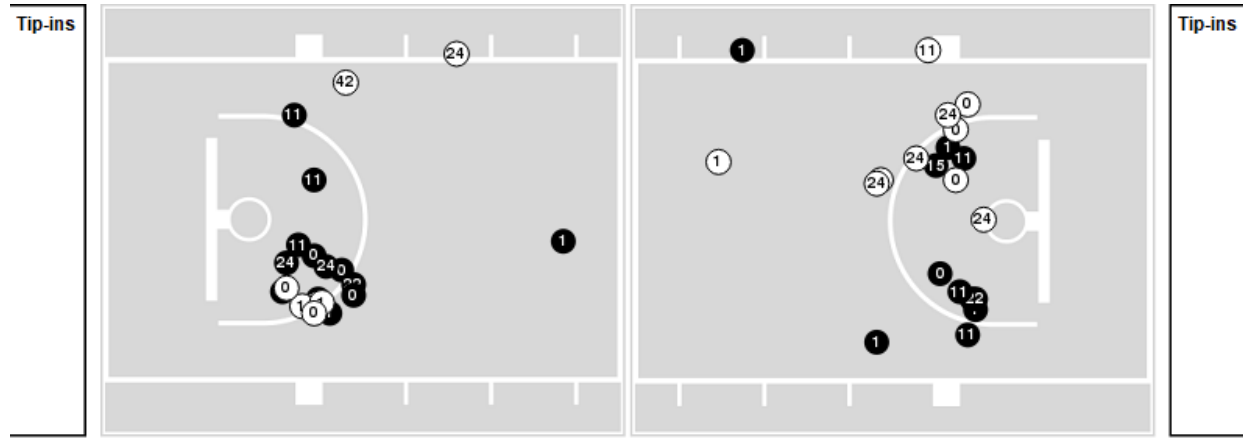

Blow Up Chart

● Made   ○ Missed   N - Player Number

Fresno State	M/A	%
Field Goals	32/62	52
2 Points	26/43	60
3 Points	6/19	32
Free Throws	12/14	86

Fresno State	M/A	%
Points in the Paint	46 (23 / 37)	62
Fast Break Points	18 (11/11)	100
Second Chance Points	2 (1/3)	33
Effective FG%	56