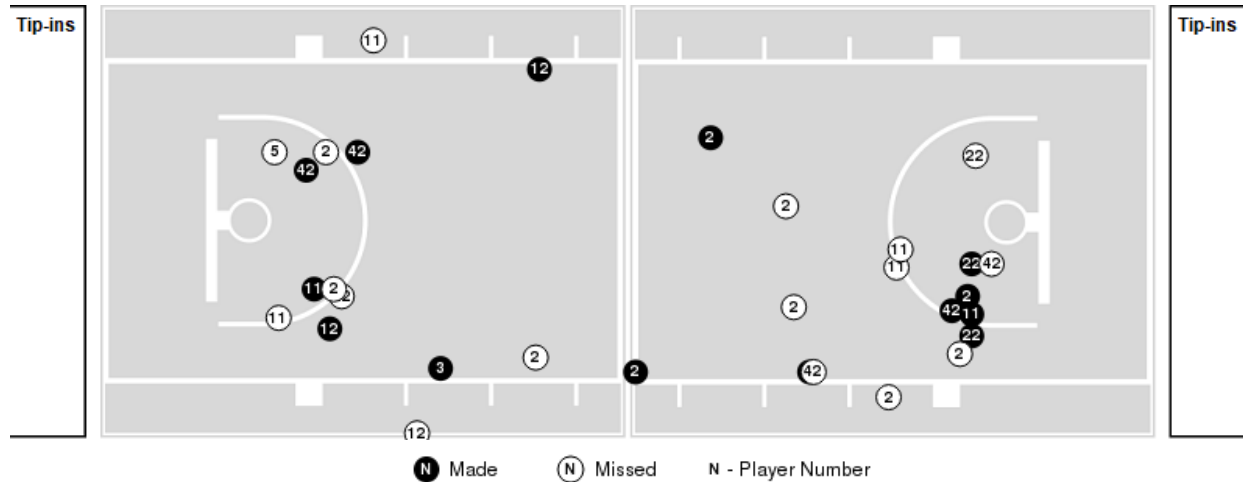

Blow Up Chart

San Diego State	M/A	%
Field Goals	25/69	36
2 Points	20/48	42
3 Points	5/21	24
Free Throws	6/8	75

San Diego State	M/A	%
Points in the Paint	26 (13 / 27)	48
Fast Break Points	8 (6/6)	100
Second Chance Points	14 (7/13)	54
Effective FG%	40