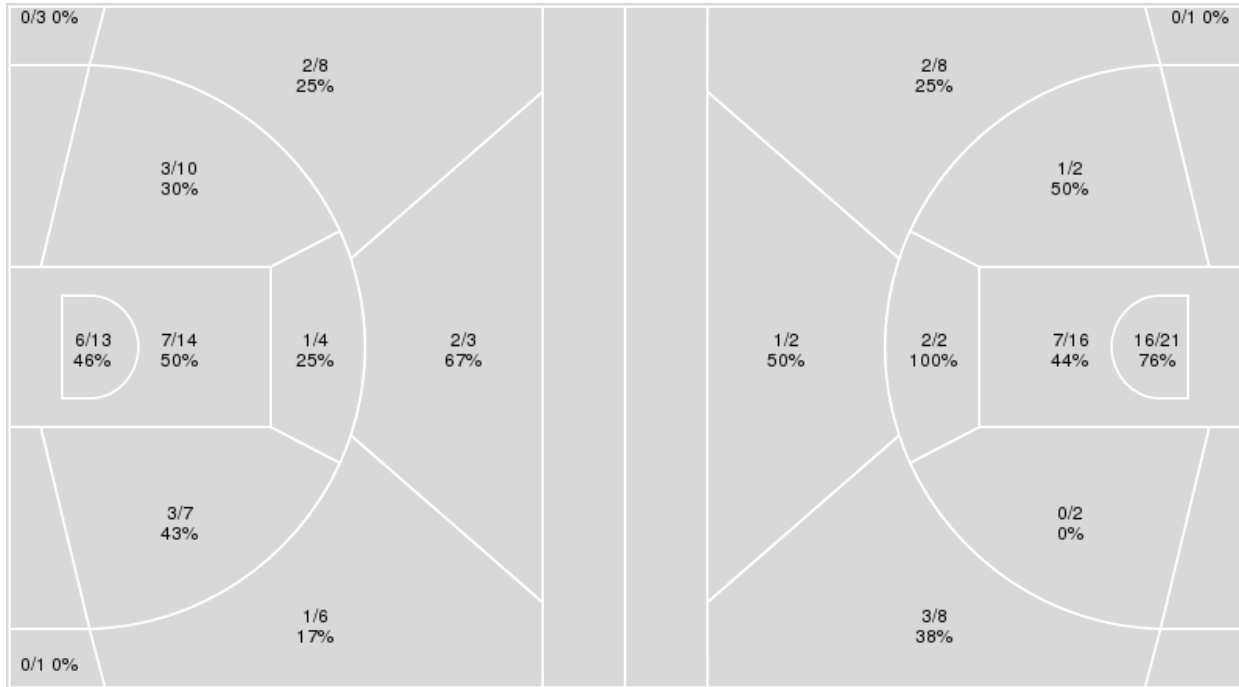

Officials: Chuck Gonzalez, Anita Ortega, Lisa Jones

{ Players => 1, 2, 3, 4, 5, 10, 11, 12, 13, 15, 21, 22, 24, 30, 42; } FG
Types => All; Results => All;

{ Players => All; } FG Types => All; Results => All;

San Diego State

Fresno State

San Diego State	M/A	%
Field Goals	25/69	36
2 Points	20/48	42
3 Points	5/21	24
Free Throws	6/8	75

Fresno State	M/A	%
Field Goals	32/62	52
2 Points	26/43	60
3 Points	6/19	32
Free Throws	12/14	86