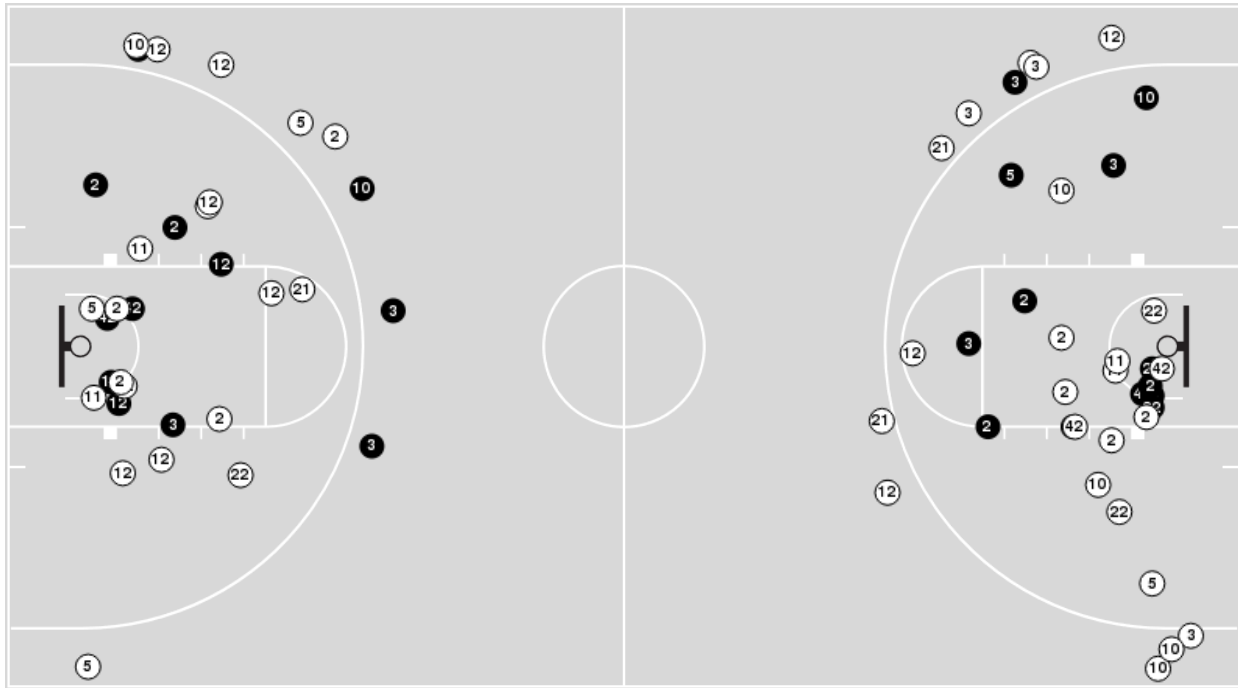

Officials: Chuck Gonzalez, Anita Ortega, Lisa Jones

Players => 1, 2, 3, 4, 5, 10, 11, 12, 13, 15, 21, 22, 24, 30, 42 FG Types=>All Results=>All

San Diego State

All Field Goals