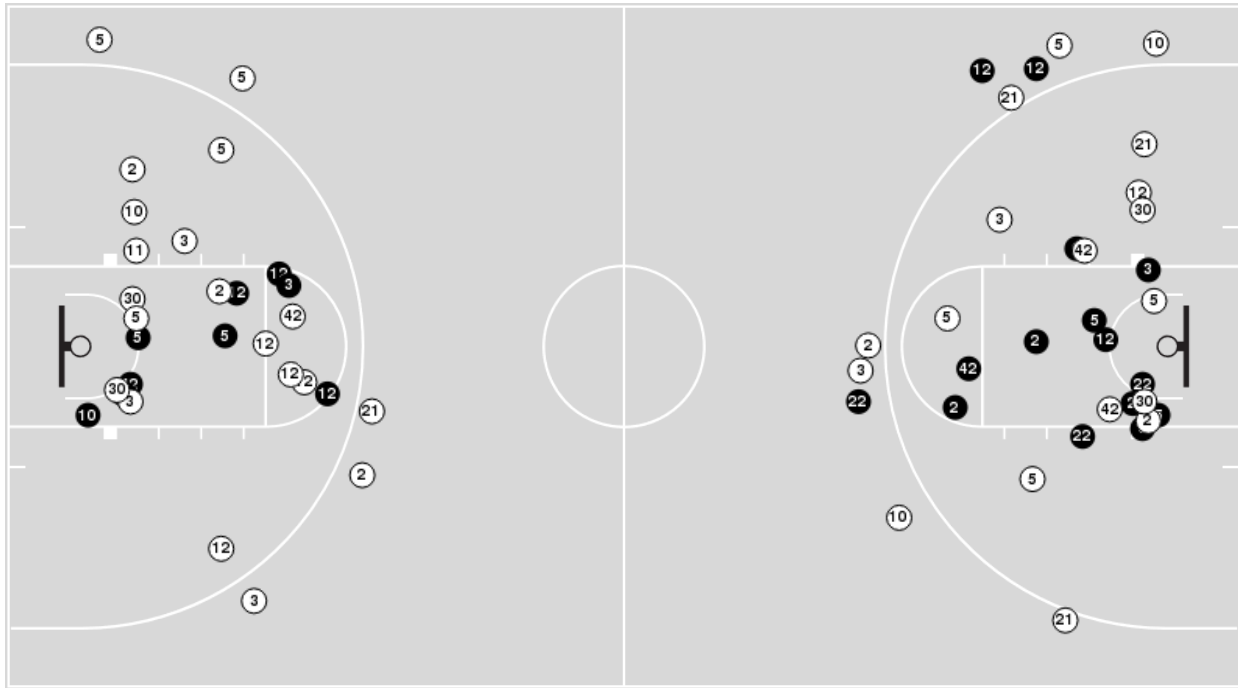

Officials: Chuck Gonzalez, Tiffany Bird, Lisa Jones

Players => 1, 2, 3, 4, 5, 10, 11, 12, 13, 15, 21, 22, 24, 30, 42FG Types=>AllResults=>All

San Diego State

All Field Goals