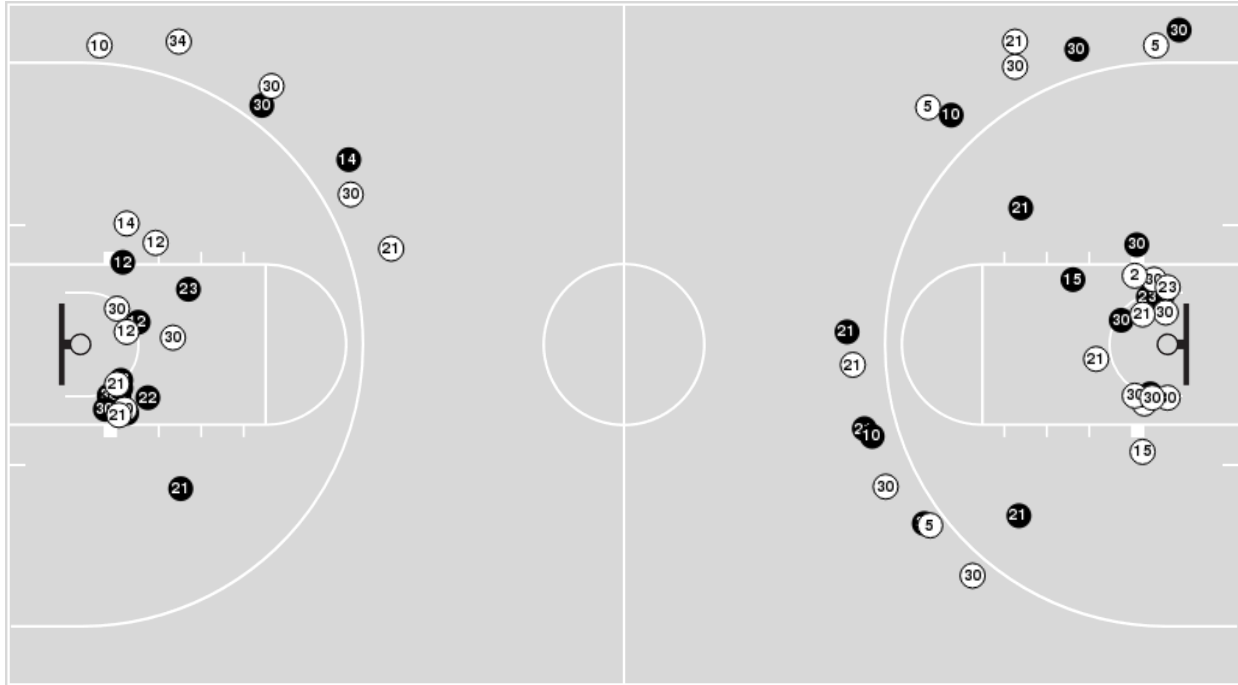

Officials: Chuck Gonzalez, Tiffany Bird, Lisa Jones

Players => AllFG Types=>AllResults=>All
UNLV

All Field Goals