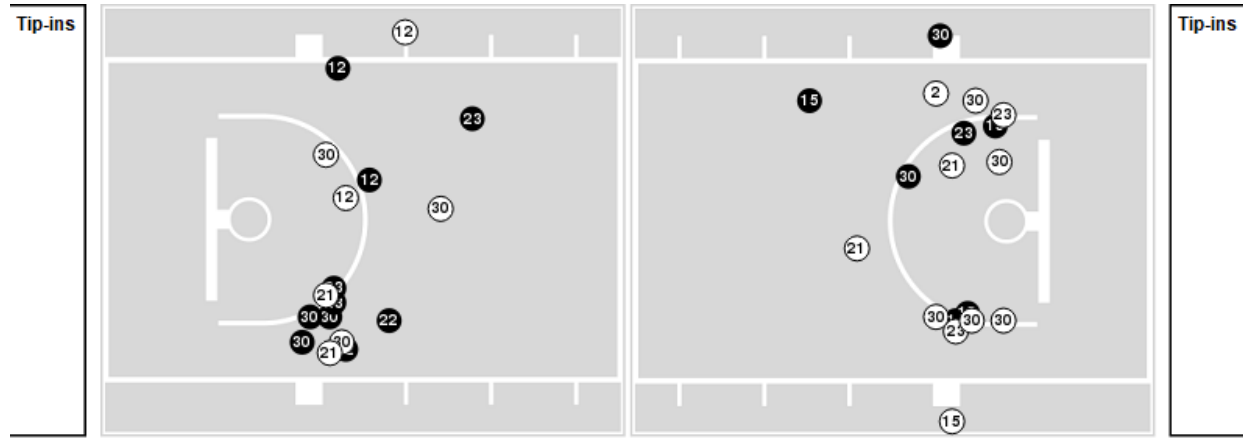

Blow Up Chart

● Made ○ Missed N - Player Number

UNLV	M/A	%
Field Goals	29/61	48
2 Points	20/39	51
3 Points	9/22	41
Free Throws	13/19	68

UNLV	M/A	%
Points in the Paint	30 (15 / 31)	48
Fast Break Points	1 (1/2)	50
Second Chance Points	13 (7/10)	70
Effective FG%	55