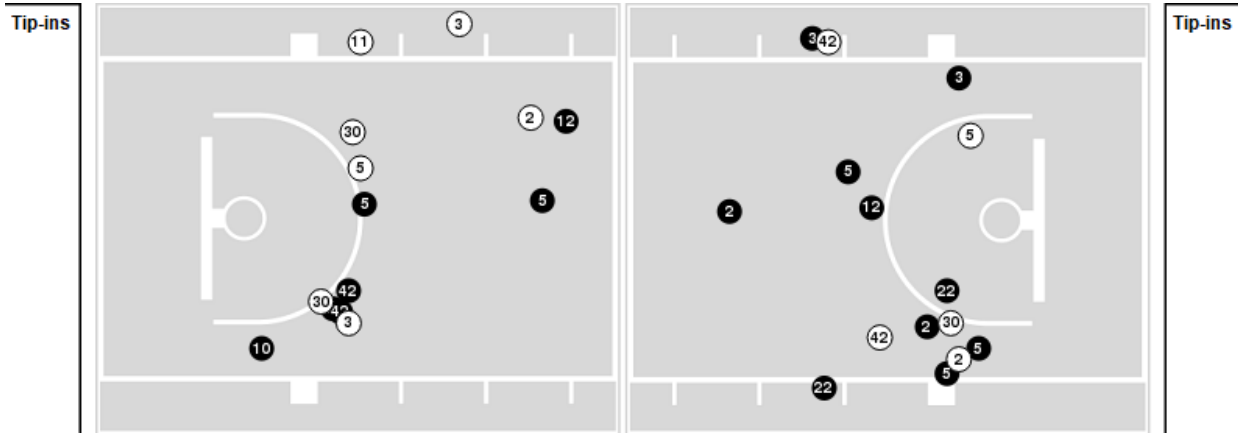

Blow Up Chart

● Made   ○ Missed   N - Player Number

San Diego State	M/A	%
Field Goals	25/63	40
2 Points	22/48	46
3 Points	3/15	20
Free Throws	12/15	80

San Diego State	M/A	%
Points in the Paint	28 (14 / 24)	58
Fast Break Points	16 (9/9)	100
Second Chance Points	6 (3/6)	50
Effective FG%	42