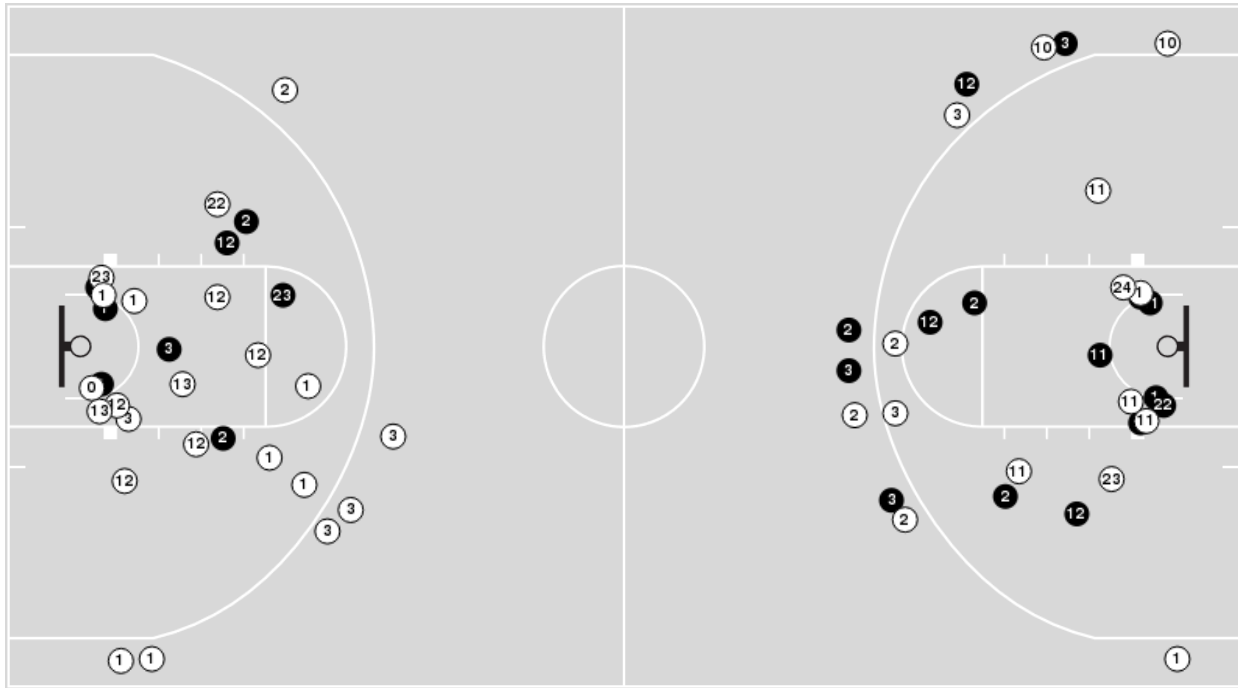

Officials: Shelly Nakasone, Teresa Turner, Nicole Leon

Players => 0, 1, 2, 3, 4, 10, 11, 12, 13, 15, 21, 22, 23, 24FG Types=>AllResults=>All

San Diego State

All Field Goals