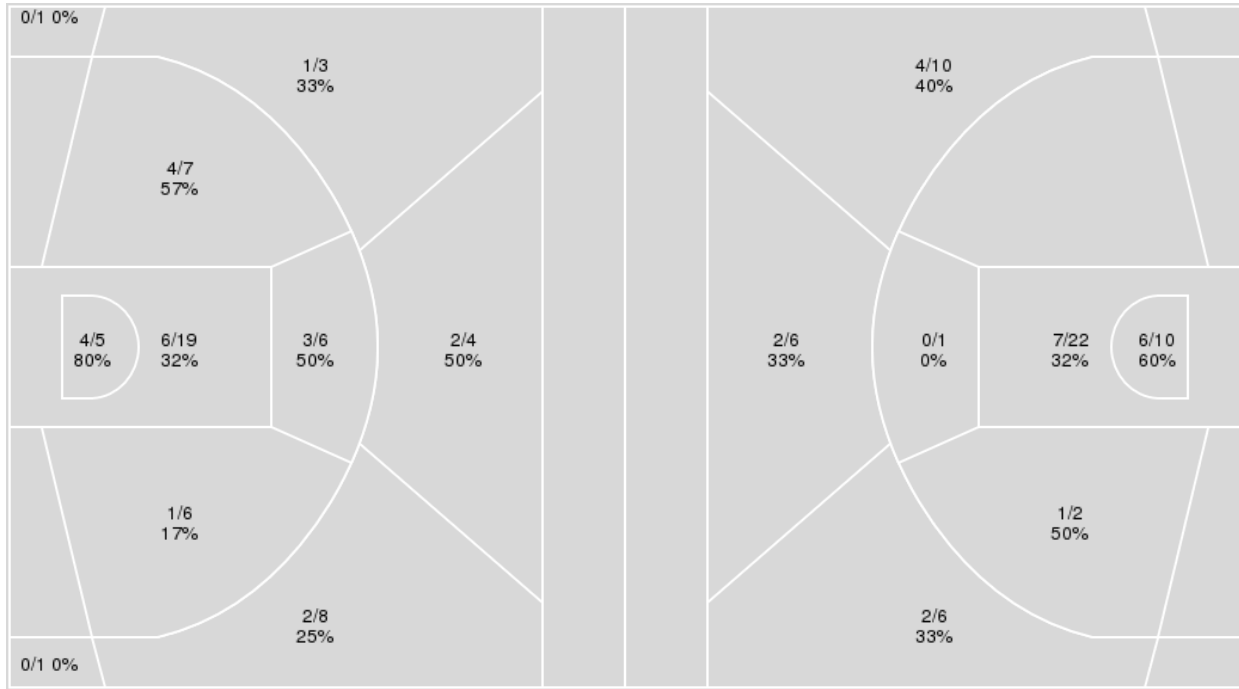

Officials: Shelly Nakasone, Teresa Turner, Nicole Leon

{ Players => 0, 1, 2, 3, 4, 10, 11, 12, 13, 15, 21, 22, 23, 24; } FG Types
=> All; Results => All;

{ Players => 2, 4, 5, 10, 11, 12, 14, 15, 21, 23, 24, 30, 45; } FG Types
=> All; Results => All;

San Diego State

Wyoming

San Diego State	M/A	%
Field Goals	23/60	38
2 Points	18/43	42
3 Points	5/17	29
Free Throws	3/6	50

Wyoming	M/A	%
Field Goals	22/57	39
2 Points	14/35	40
3 Points	8/22	36
Free Throws	10/11	91