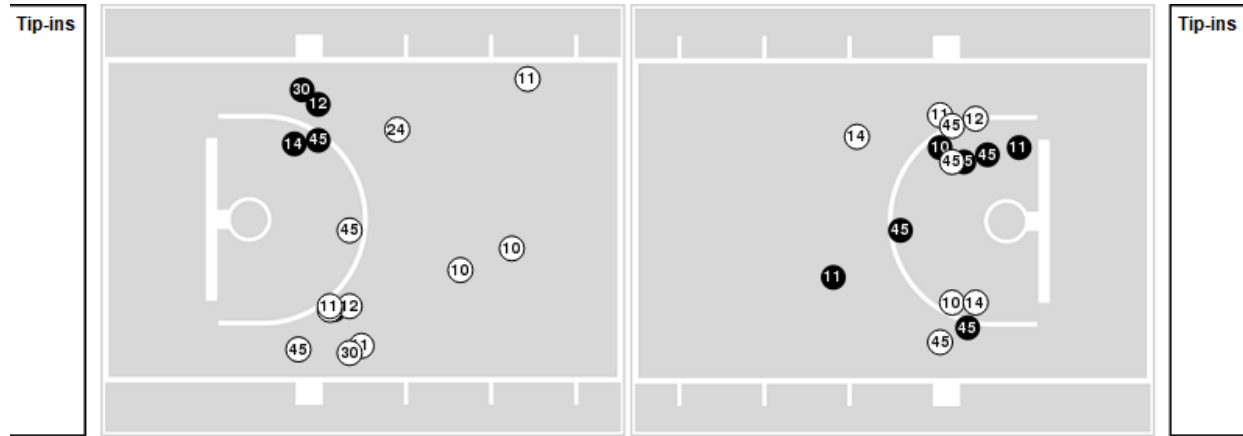

Blow Up Chart

● Made ○ Missed N - Player Number

Wyoming	M/A	%
Field Goals	22/57	39
2 Points	14/35	40
3 Points	8/22	36
Free Throws	10/11	91

Wyoming	M/A	%
Points in the Paint	26 (13 / 32)	41
Fast Break Points	4 (3/3)	100
Second Chance Points	10 (6/11)	55
Effective FG%	46