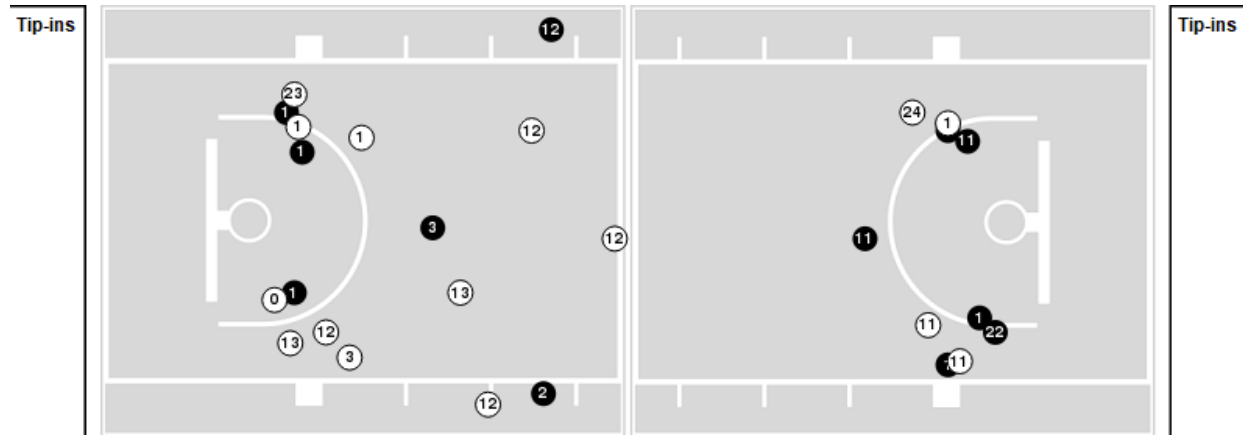

Blow Up Chart

● Made ○ Missed N - Player Number

San Diego State	M/A	%
Field Goals	23/60	38
2 Points	18/43	42
3 Points	5/17	29
Free Throws	3/6	50

San Diego State	M/A	%
Points in the Paint	20 (10 / 24)	42
Fast Break Points	6 (2/2)	100
Second Chance Points	5 (3/7)	43
Effective FG%	43