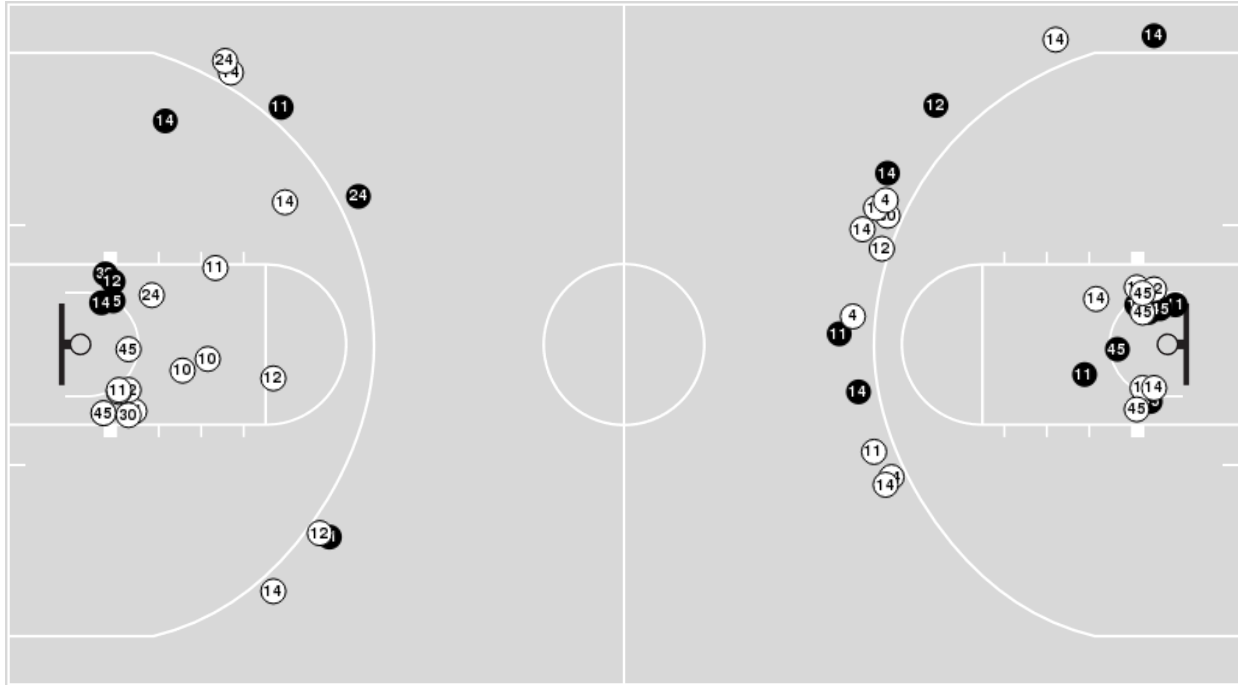

Players => 2, 4, 5, 10, 11, 12, 14, 15, 21, 23, 24, 30, 45FG Types=>AllResults=>All

Wyoming

All Field Goals