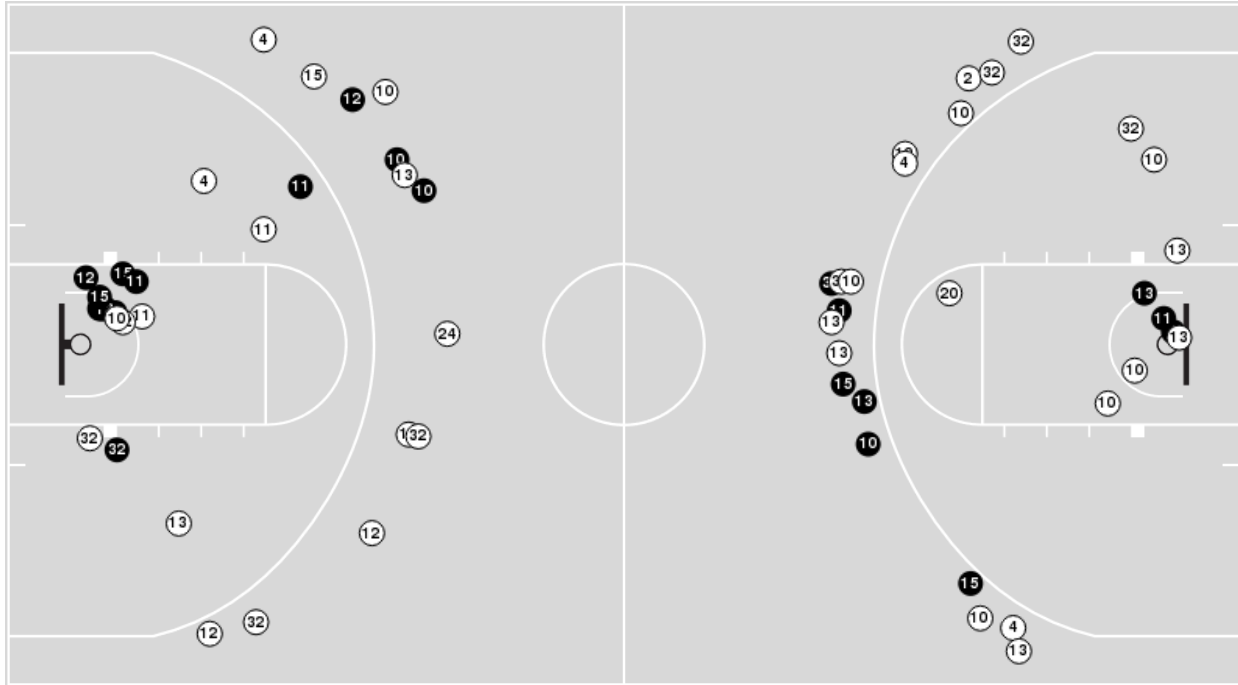

Officials: Lisa Jones, Maj Forsberg, Brenda Pantoja

Players => 1, 2, 4, 5, 10, 11, 12, 13, 15, 20, 23, 24, 32, 34, 35, 40FG Types=>AllResults=>All

UC San Diego

All Field Goals