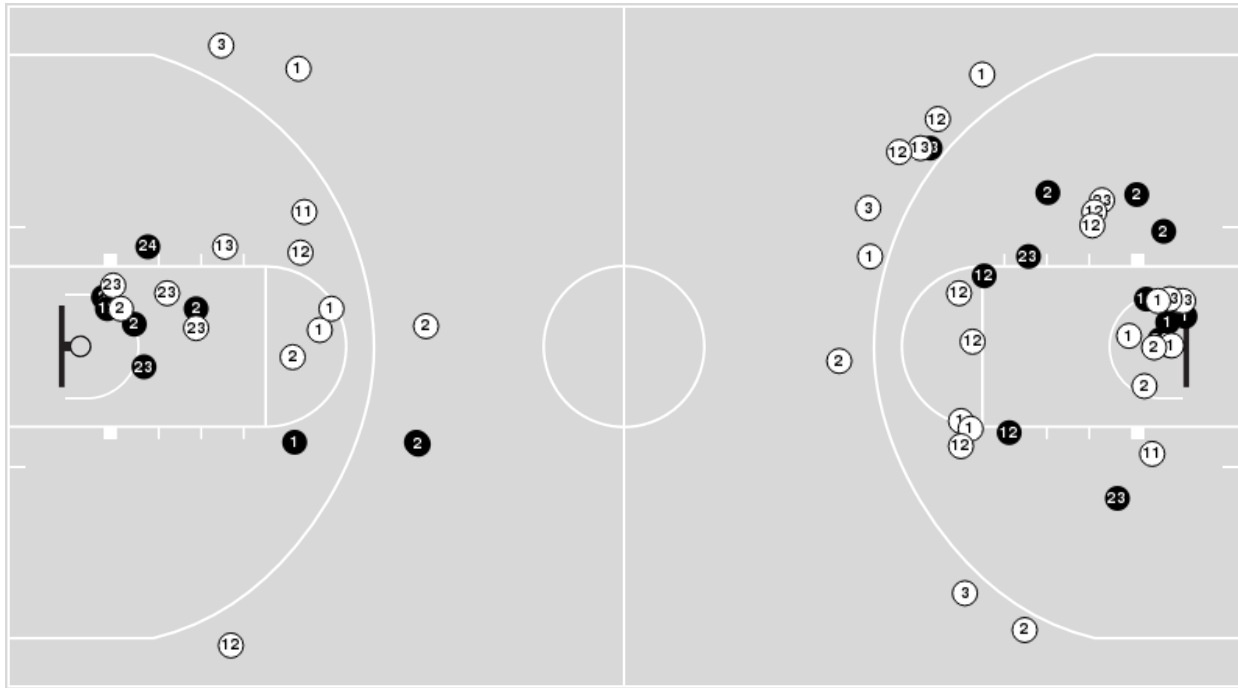

Officials: Lisa Jones, Maj Forsberg, Brenda Pantoja

Players => AllFG Types=>AllResults=>All

San Diego St.

All Field Goals