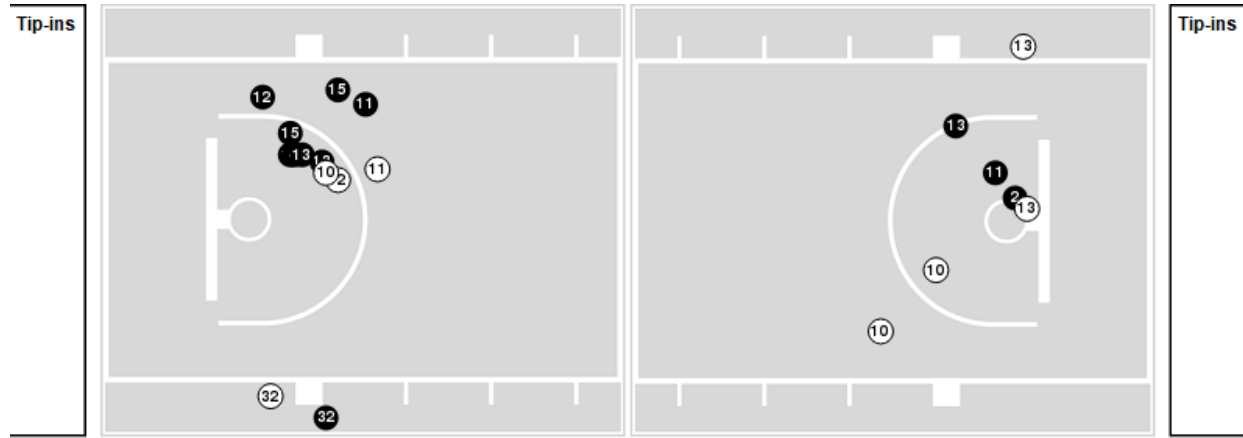

Officials: Lisa Jones, Maj Forsberg, Brenda Pantoja

Players => 1, 2, 4, 5, 10, 11, 12, 13, 15, 20, 23, 24, 32, 34, 35, 40FG Types=>AllResults=>All

UC San Diego

All Field Goals

Blow Up Chart

● Made ○ Missed N - Player Number