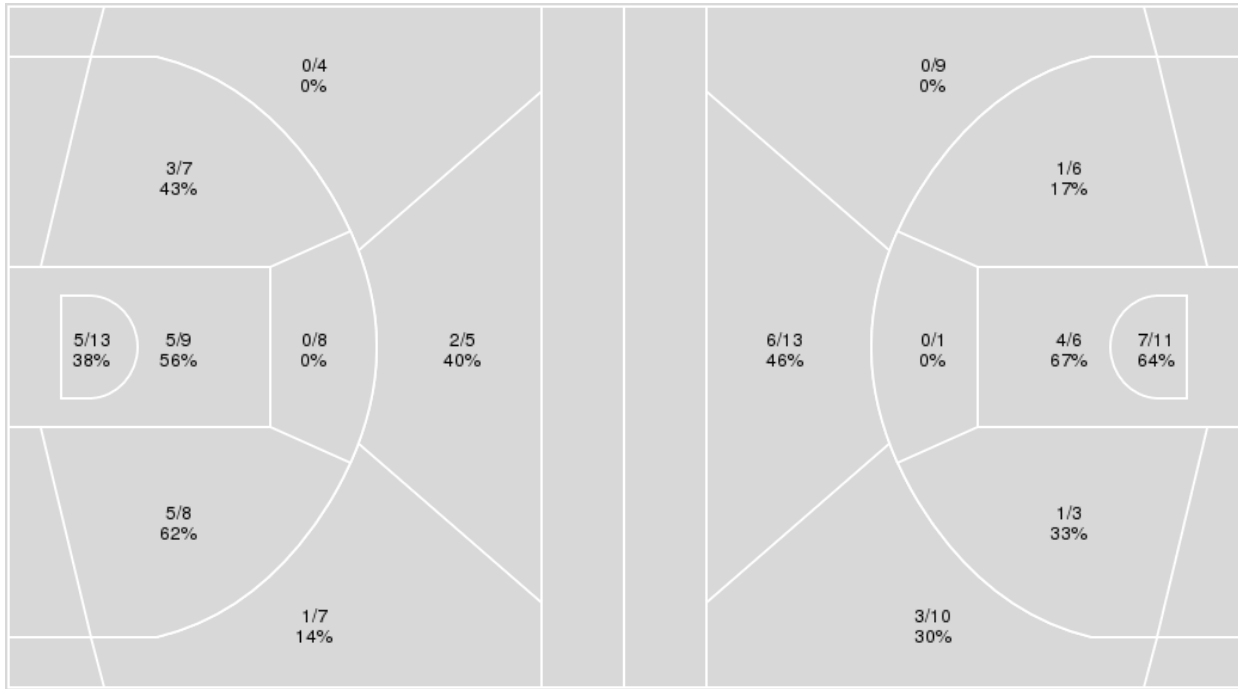

Officials: Lisa Jones, Maj Forsberg, Brenda Pantoja

{ Players => All; } FG Types => All; Results => All;

San Diego St.

{ Players => 1, 2, 4, 5, 10, 11, 12, 13, 15, 20, 23, 24, 32, 34, 35, 40; }
FG Types => All; Results => All;

UC San Diego

San Diego St.	M/A	%
Field Goals	21/61	34
2 Points	18/45	40
3 Points	3/16	19
Free Throws	20/26	77

UC San Diego	M/A	%
Field Goals	22/59	37
2 Points	13/27	48
3 Points	9/32	28
Free Throws	4/7	57