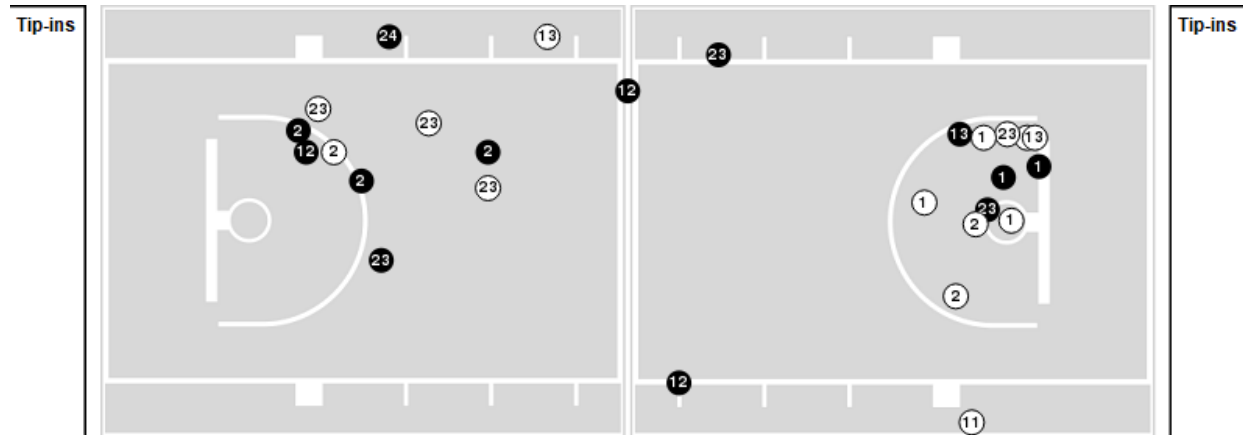

Officials: Lisa Jones, Maj Forsberg, Brenda Pantoja

Players => AllFG Types=>AllResults=>All

San Diego St.

All Field Goals

Blow Up Chart

● Made ○ Missed N - Player Number

San Diego St.	M/A	%
Field Goals	21/61	34
2 Points	18/45	40
3 Points	3/16	19
Free Throws	20/26	77