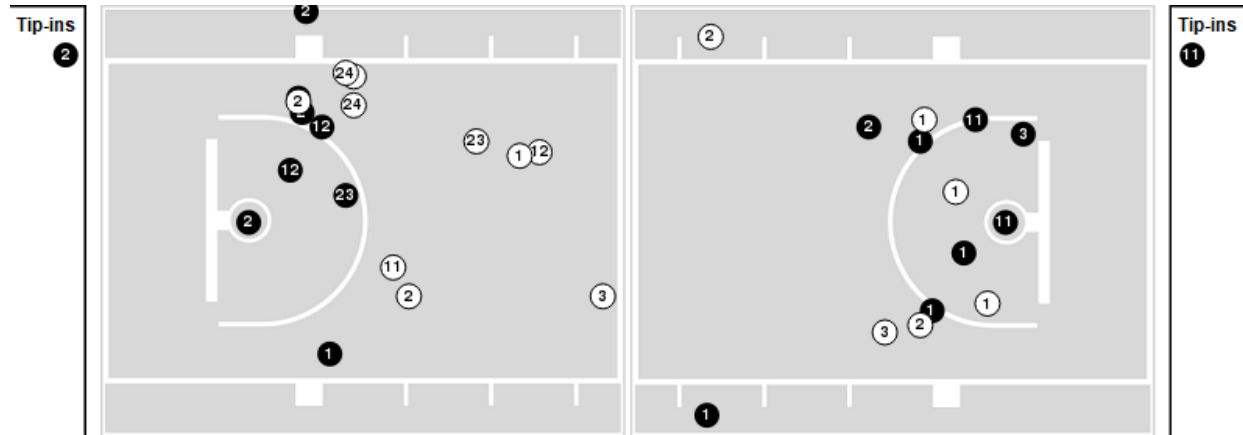

Blow Up Chart

● Made   ○ Missed   N - Player Number

San Diego State	M/A	%
Field Goals	25/58	43
2 Points	19/41	46
3 Points	6/17	35
Free Throws	9/18	50

San Diego State	M/A	%
Points in the Paint	28 (14 / 29)	48
Fast Break Points	11 (6/11)	55
Second Chance Points	5 (3/9)	33
Effective FG%	48