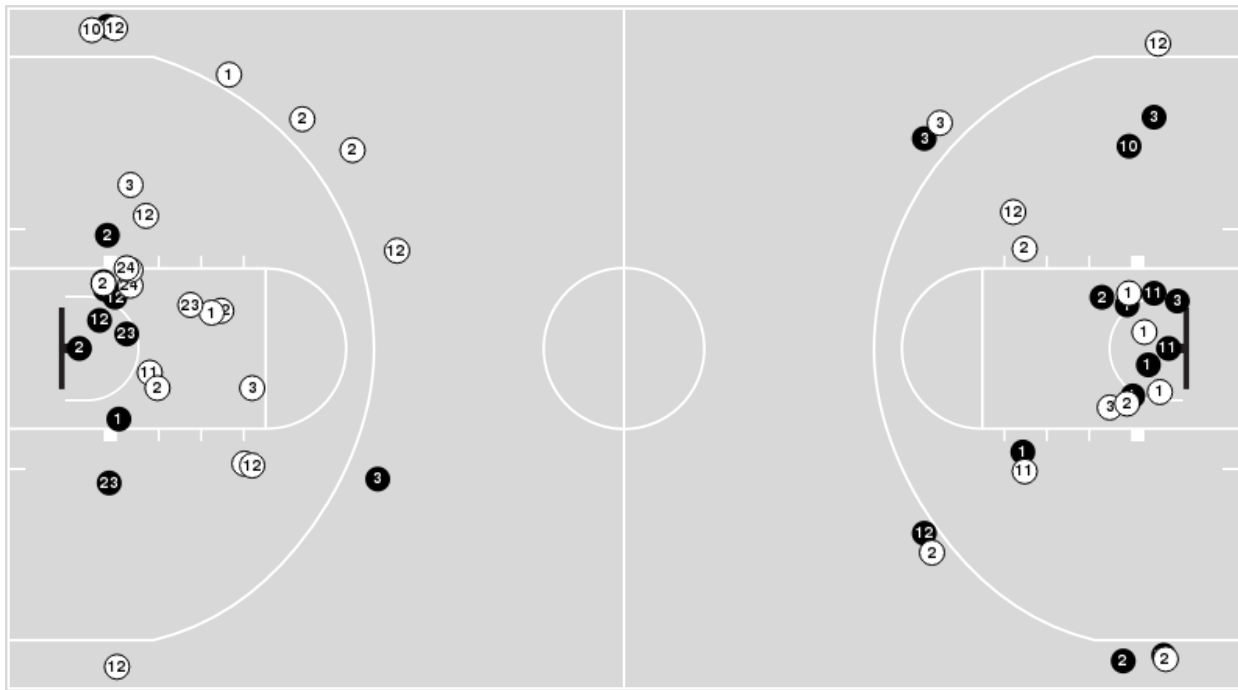

Officials: Scott Fruehling, Gordon Torigoe, Danielle Johnson

Players => AllFG Types=>AllResults=>All

San Diego State

All Field Goals