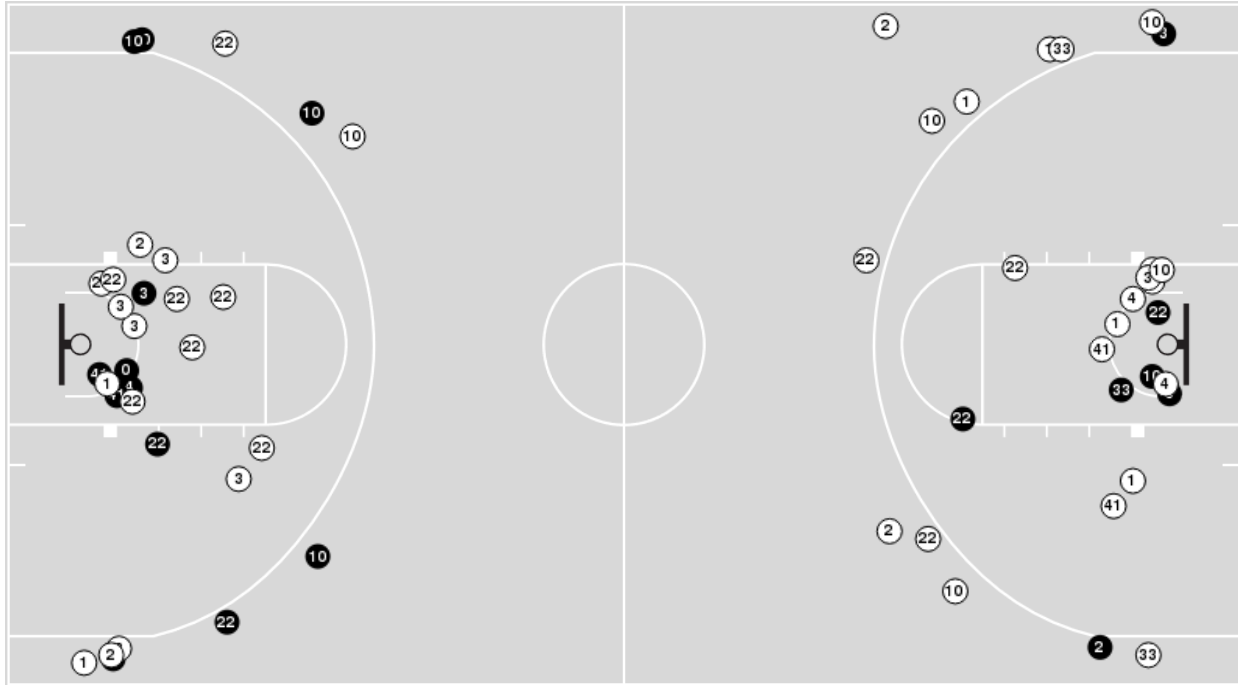

Players => AllFG Types=>AllResults=>All
Georgia Southern

All Field Goals