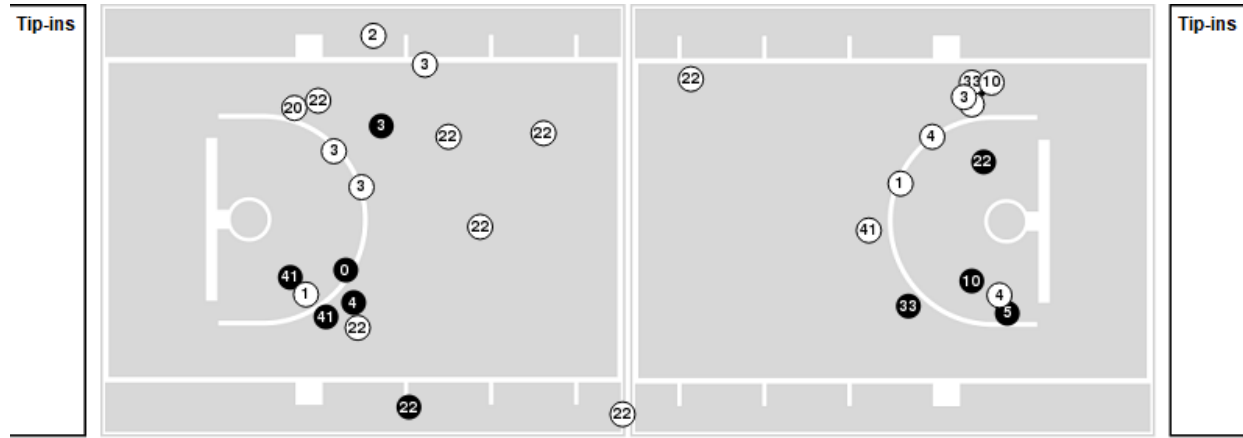

Blow Up Chart

● Made   ○ Missed   N - Player Number

Georgia Southern	M/A	%
Field Goals	20/60	33
2 Points	12/37	32
3 Points	8/23	35
Free Throws	9/13	69

Georgia Southern	M/A	%
Points in the Paint	20 (10 / 28)	36
Fast Break Points	13 (7/9)	78
Second Chance Points	4 (3/9)	33
Effective FG%	40