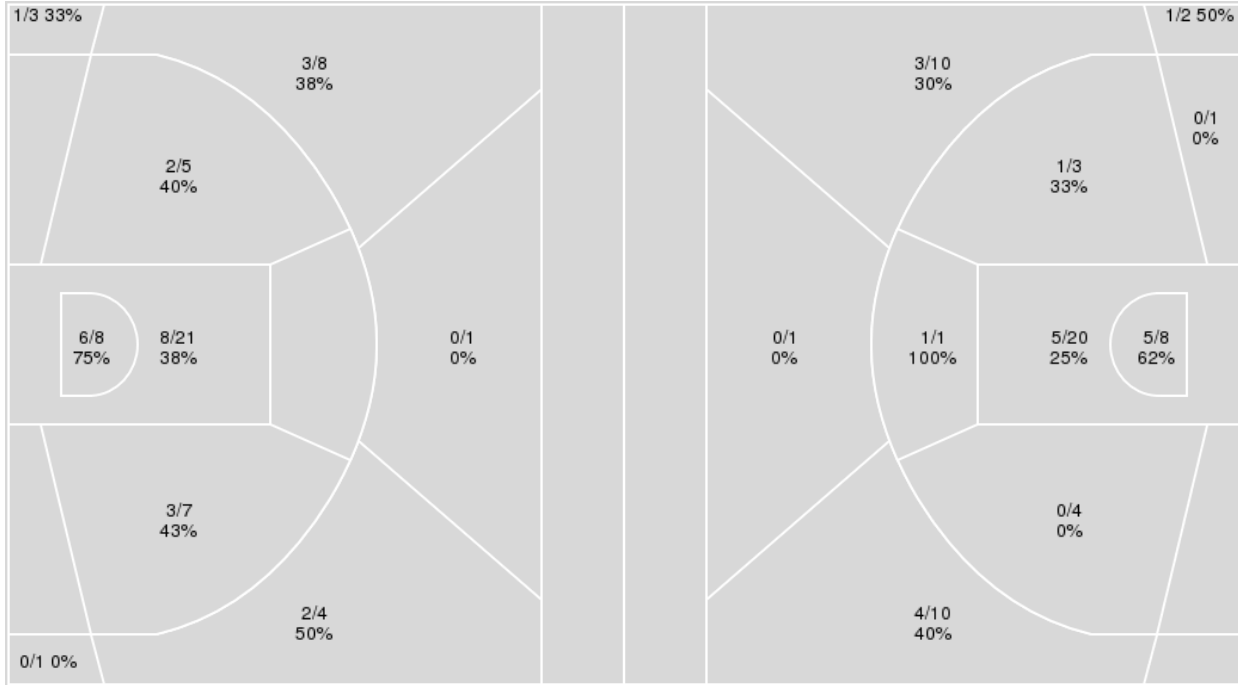

Officials: Scott Fruehling, Gordon Torigoe, Danielle Johnson

{ Players => All; } FG Types => All; Results => All;

{ Players => All; } FG Types => All; Results => All;

San Diego State

Georgia Southern

San Diego State	M/A	%
Field Goals	25/58	43
2 Points	19/41	46
3 Points	6/17	35
Free Throws	9/18	50

Georgia Southern	M/A	%
Field Goals	20/60	33
2 Points	12/37	32
3 Points	8/23	35
Free Throws	9/13	69