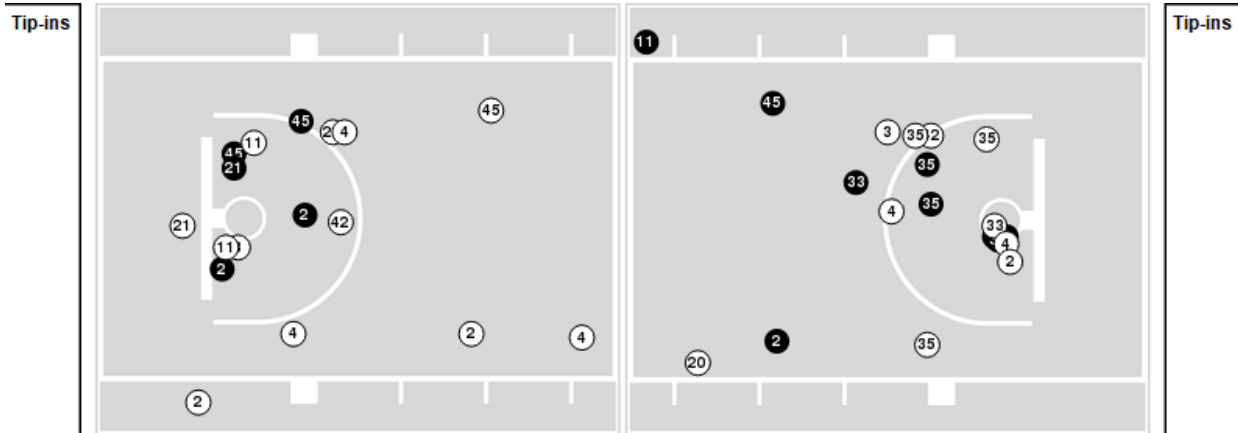

Officials: Lajwan Robinson, Scott Osborne, Zipporah Chase

Players => AllFG Types=>AllResults=>All

UC Irvine

All Field Goals

Blow Up Chart

● Made ○ Missed N - Player Number

UC Irvine	M/A	%
Field Goals	18/65	28
2 Points	14/39	36
3 Points	4/26	15
Free Throws	20/25	80