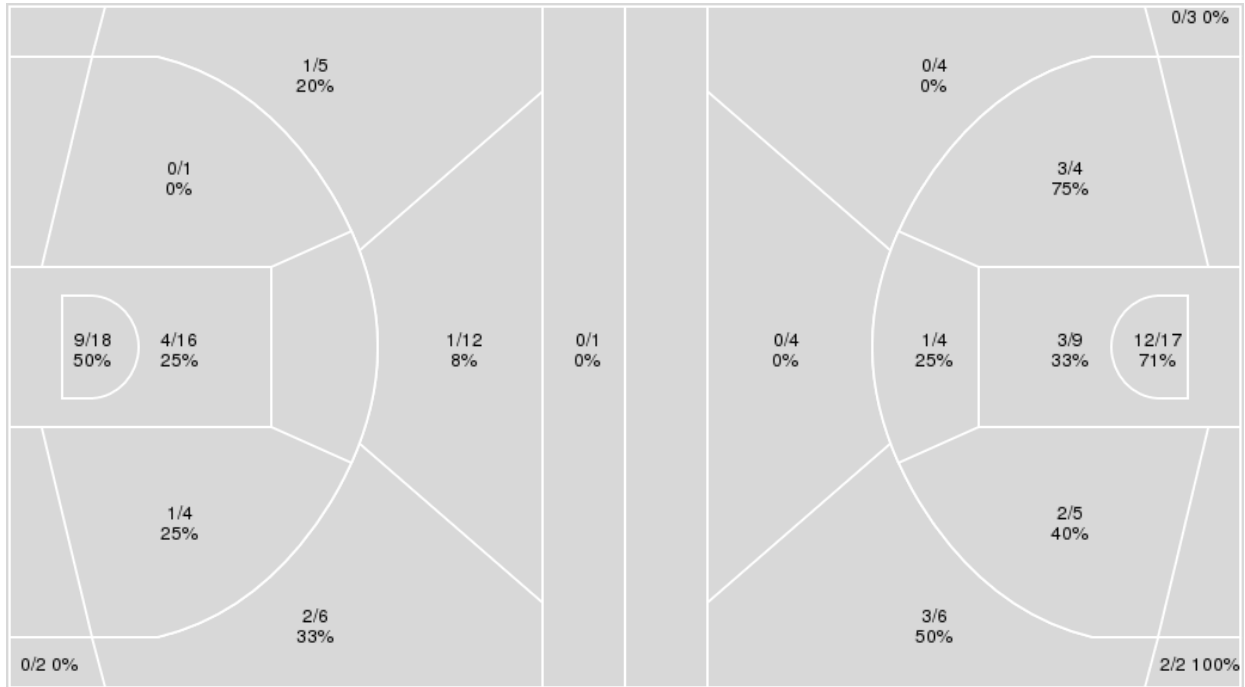

Officials: Lajwan Robinson, Scott Osborne, Zipporah Chase

{ Players => All; } FG Types => All; Results => All;

{ Players => 0, 1, 2, 3, 4, 10, 11, 12, 13, 15, 21, 22, 23, 24; } FG Types
=> All; Results => All;

UC Irvine

San Diego St.

UC Irvine	M/A	%
Field Goals	18/65	28
2 Points	14/39	36
3 Points	4/26	15
Free Throws	20/25	80

San Diego St.	M/A	%
Field Goals	26/58	45
2 Points	21/39	54
3 Points	5/19	26
Free Throws	11/16	69