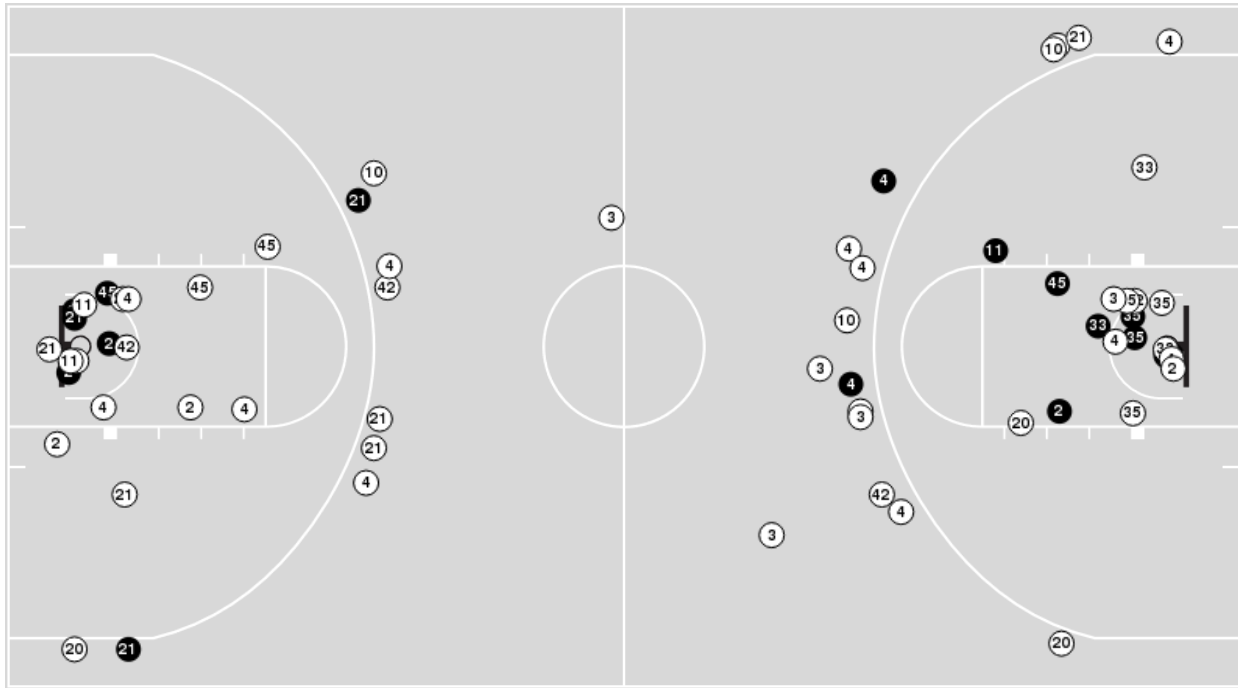

Officials: Lajwan Robinson, Scott Osborne, Zipporah Chase

Players => AllFG Types=>AllResults=>All

UC Irvine

All Field Goals

Blow Up Chart

● Made ○ Missed N - Player Number

UC Irvine	M/A	%
Field Goals	18/65	28
2 Points	14/39	36
3 Points	4/26	15
Free Throws	20/25	80