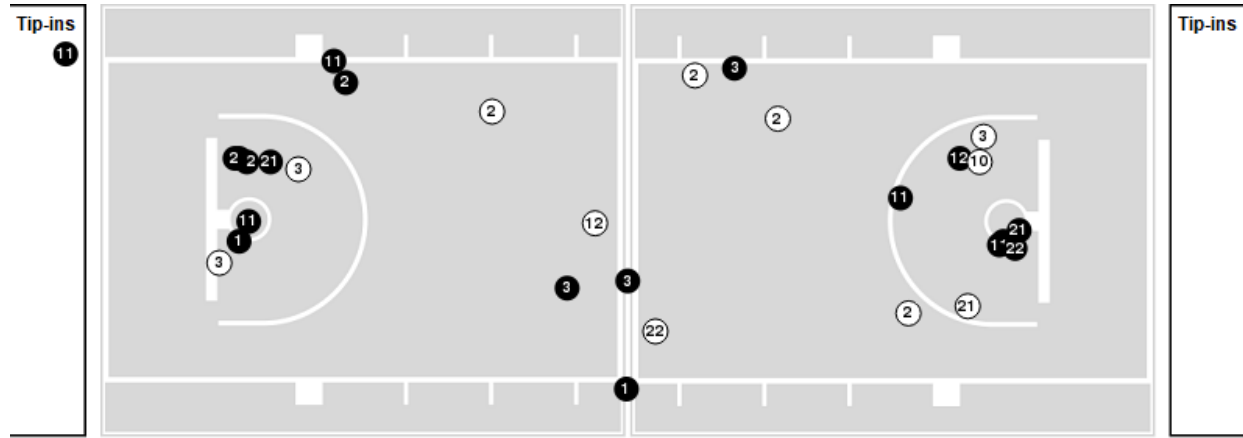

Officials: Lajwan Robinson, Scott Osborne, Zipporah Chase

Players => 0, 1, 2, 3, 4, 10, 11, 12, 13, 15, 21, 22, 23, 24FG Types=>AllResults=>All

San Diego St.

All Field Goals

Blow Up Chart

● Made ○ Missed N - Player Number