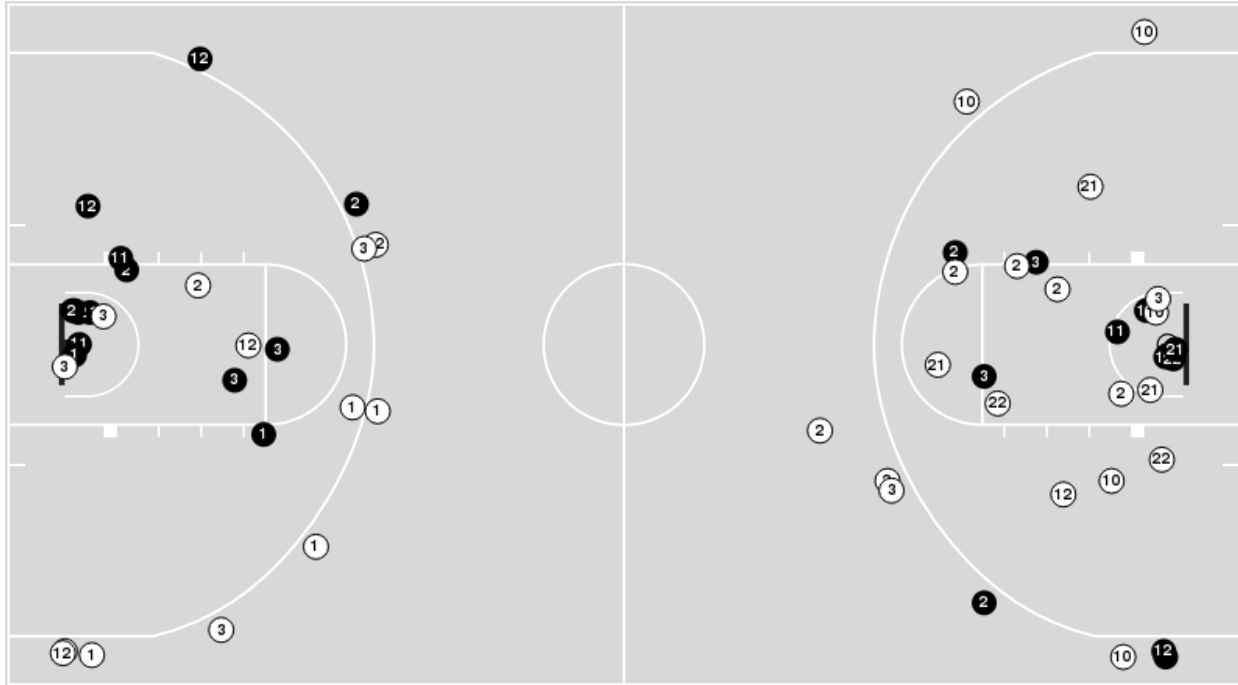

Officials: Lajwan Robinson, Scott Osborne, Zipporah Chase

Players => 0, 1, 2, 3, 4, 10, 11, 12, 13, 15, 21, 22, 23, 24FG Types=>AllResults=>All

San Diego St.

All Field Goals