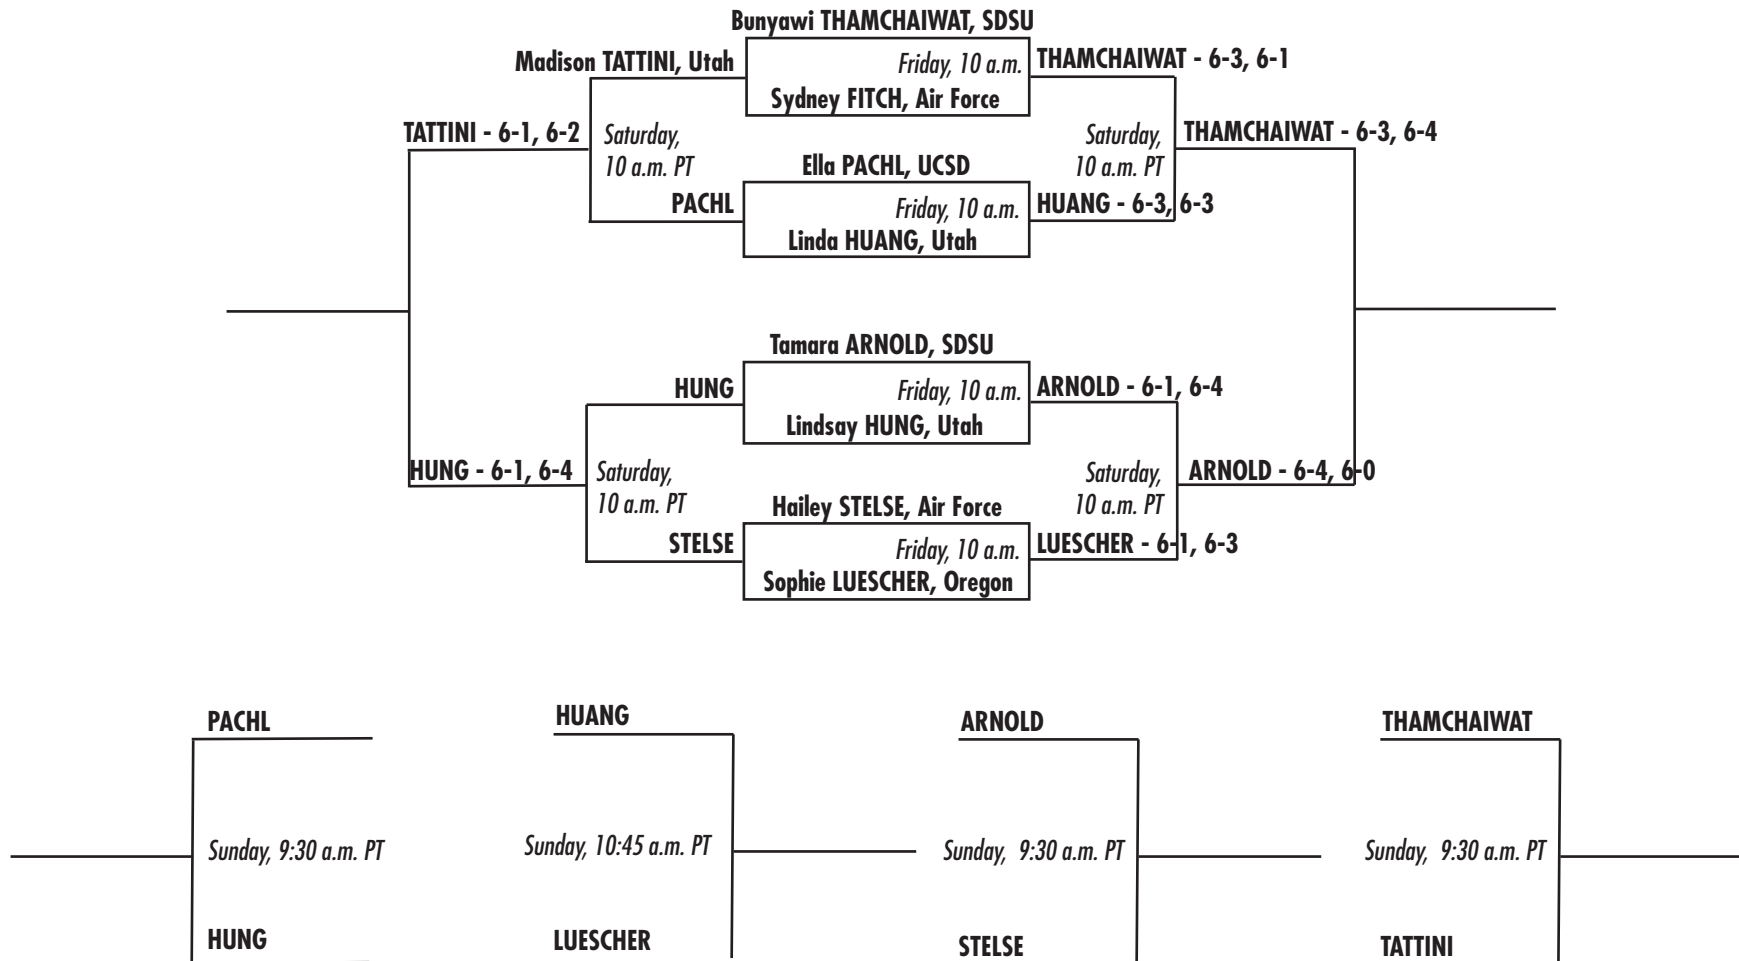

SDSU Fall Tennis Classic II

Nov. 12-14, 2021 ■ San Diego, Calif.

Singles - Gold

SDSU Fall Tennis Classic II

Nov. 12-14, 2021 ■ San Diego, Calif.

Singles - Red

SDSU Fall Tennis Classic II

Nov. 12-14, 2021 ■ San Diego, Calif.

Singles - White

SDSU Fall Tennis Classic II

Nov. 12-14, 2021 ■ San Diego, Calif.

Doubles - Black

SDSU Fall Tennis Classic II

Nov. 12-14, 2021 ■ San Diego, Calif.

Doubles - Red

SDSU Fall Tennis Classic I

Oct. 1-3, 2021 ■ San Diego, Calif.

Round-Robin Singles Matches

Friday, November 11, 2021

Andrea Le (Air Force) def. Shweta Kumar (UCSD), 6-2, 6-2

Saturday, November 12, 2021

Alexandria Von Tersch Pohrer (SDSU) def. Andrea Le (Air Force), 6-3, 6-3

Sunday, November 13, 2021

Alexandria Von Tersch Pohrer (SDSU) vs. Shweta Kumar (UCSD), 10:45 a.m. PT