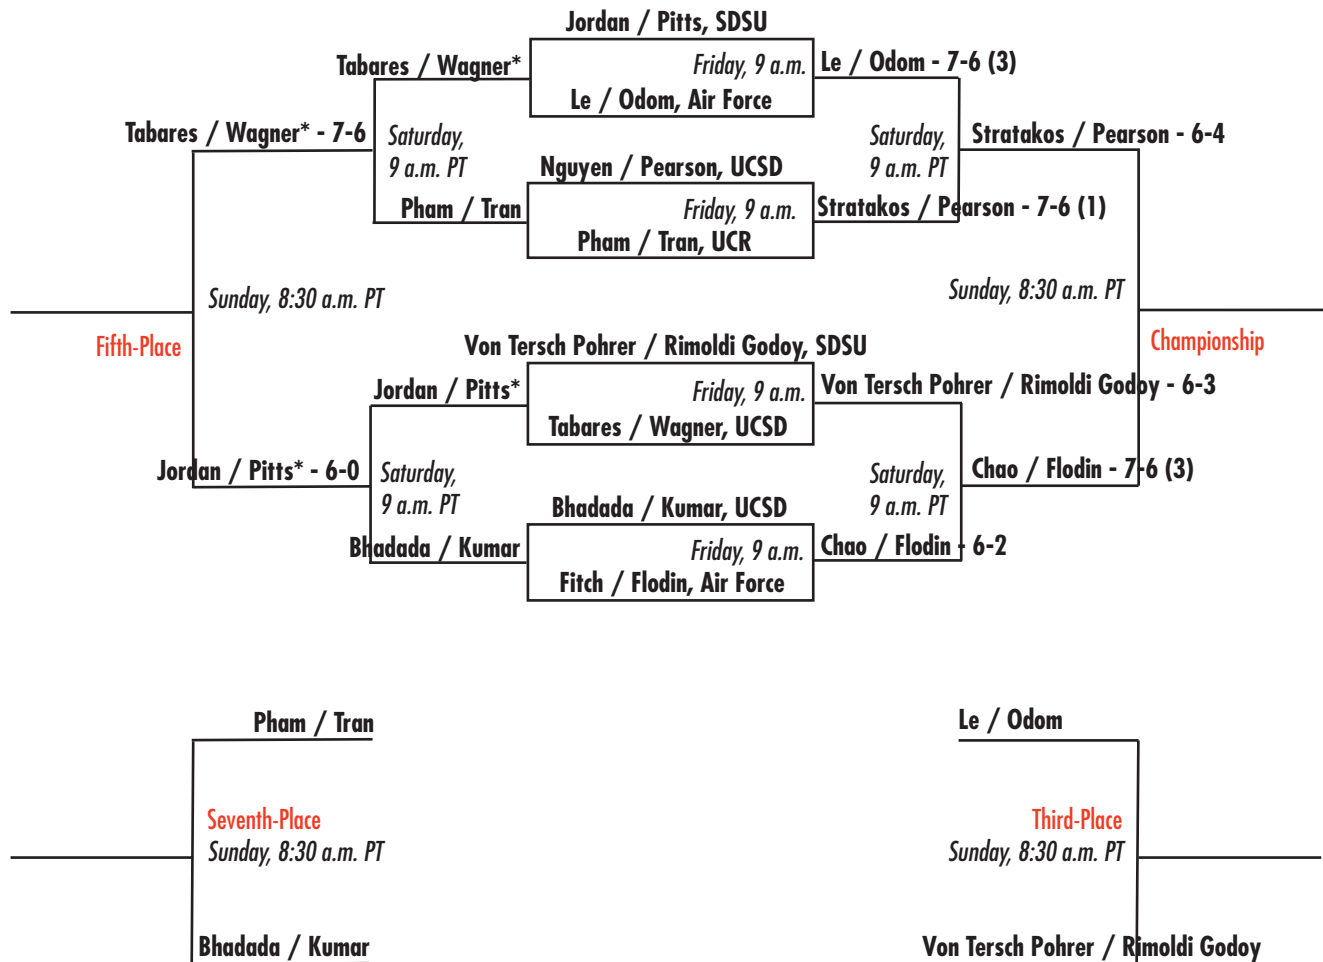

SDSU Fall Tennis Classic II

Nov. 12-14, 2021 ■ San Diego, Calif.

Singles - Gold

SDSU Fall Tennis Classic II

Nov. 12-14, 2021 ■ San Diego, Calif.

Singles - Red

SDSU Fall Tennis Classic II

Nov. 12-14, 2021 ■ San Diego, Calif.

Singles - White

SDSU Fall Tennis Classic II

Nov. 12-14, 2021 ■ San Diego, Calif.

Doubles - Black

SDSU Fall Tennis Classic II

Nov. 12-14, 2021 ■ San Diego, Calif.

Doubles - Red

SDSU Fall Tennis Classic I

Oct. 1-3, 2021 ■ San Diego, Calif.

Round-Robin Singles Matches

Friday, November 11, 2021

Andrea Le (Air Force) def. Shweta Kumar (UCSD), 6-2, 6-2

Saturday, November 12, 2021

Alexandria Von Tersch Pohrer (SDSU) def. Andrea Le (Air Force), 6-3, 6-3

Sunday, November 13, 2021

Alexandria Von Tersch Pohrer (SDSU) vs. Shweta Kumar (UCSD), 10:45 a.m. PT