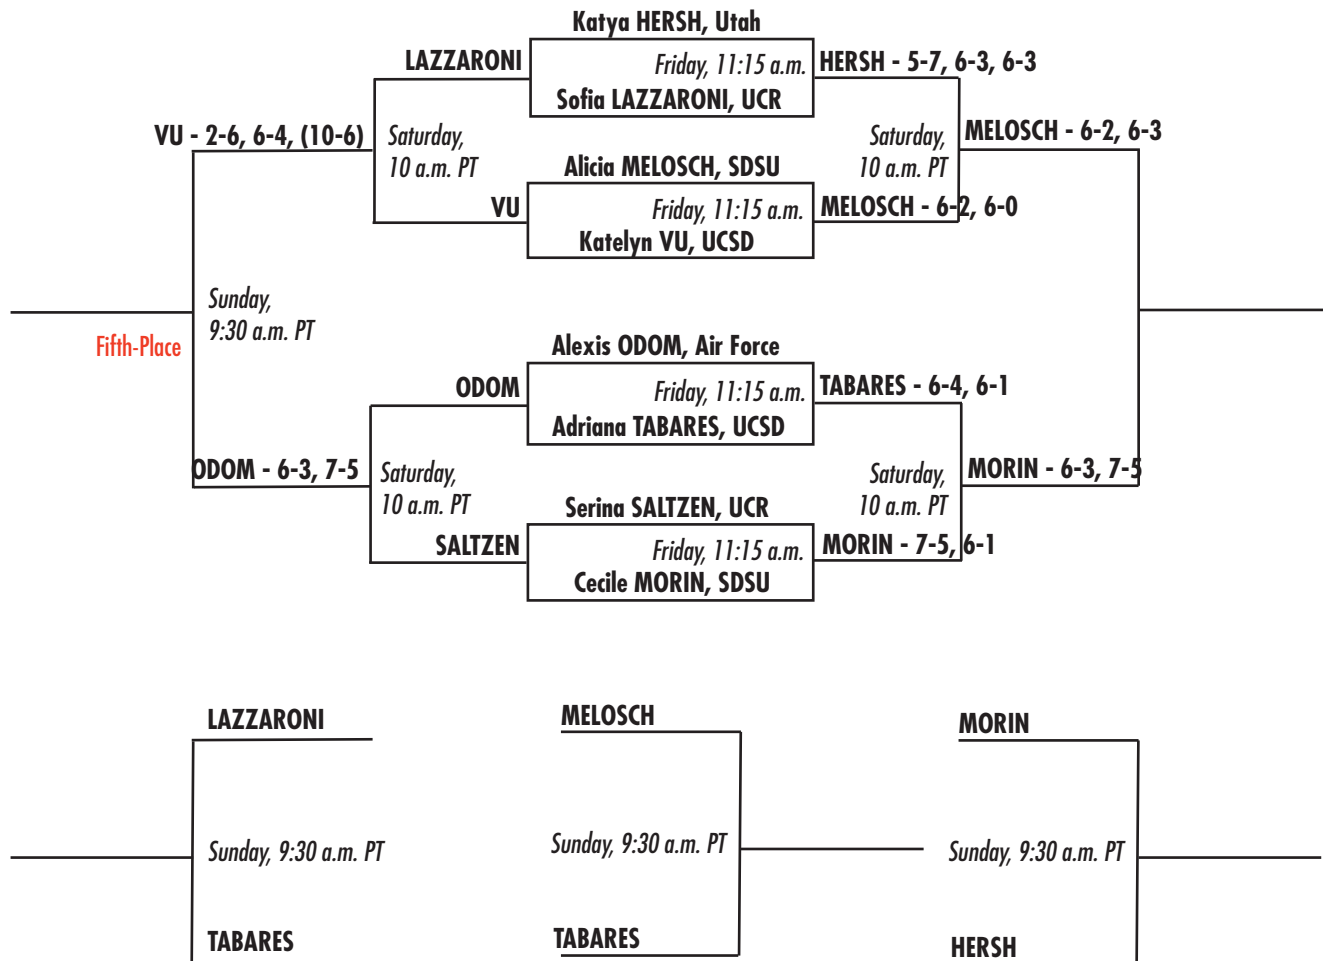

SDSU Fall Tennis Classic II

Nov. 12-14, 2021 ■ San Diego, Calif.

Singles - Gold

SDSU Fall Tennis Classic II

Nov. 12-14, 2021 ■ San Diego, Calif.

Singles - Red

SDSU Fall Tennis Classic II

Nov. 12-14, 2021 ■ San Diego, Calif.

Singles - White

SDSU Fall Tennis Classic II

Nov. 12-14, 2021 ■ San Diego, Calif.

Doubles - Black

SDSU Fall Tennis Classic II

Nov. 12-14, 2021 ■ San Diego, Calif.

Doubles - Red

SDSU Fall Tennis Classic I

Oct. 1-3, 2021 ■ San Diego, Calif.

Round-Robin Singles Matches

Friday, November 11, 2021

Andrea Le (Air Force) def. Shweta Kumar (UCSD), 6-2, 6-2

Saturday, November 12, 2021

Alexandria Von Tersch Pohrer (SDSU) def. Andrea Le (Air Force), 6-3, 6-3

Sunday, November 13, 2021

Alexandria Von Tersch Pohrer (SDSU) vs. Shweta Kumar (UCSD), 10:45 a.m. PT