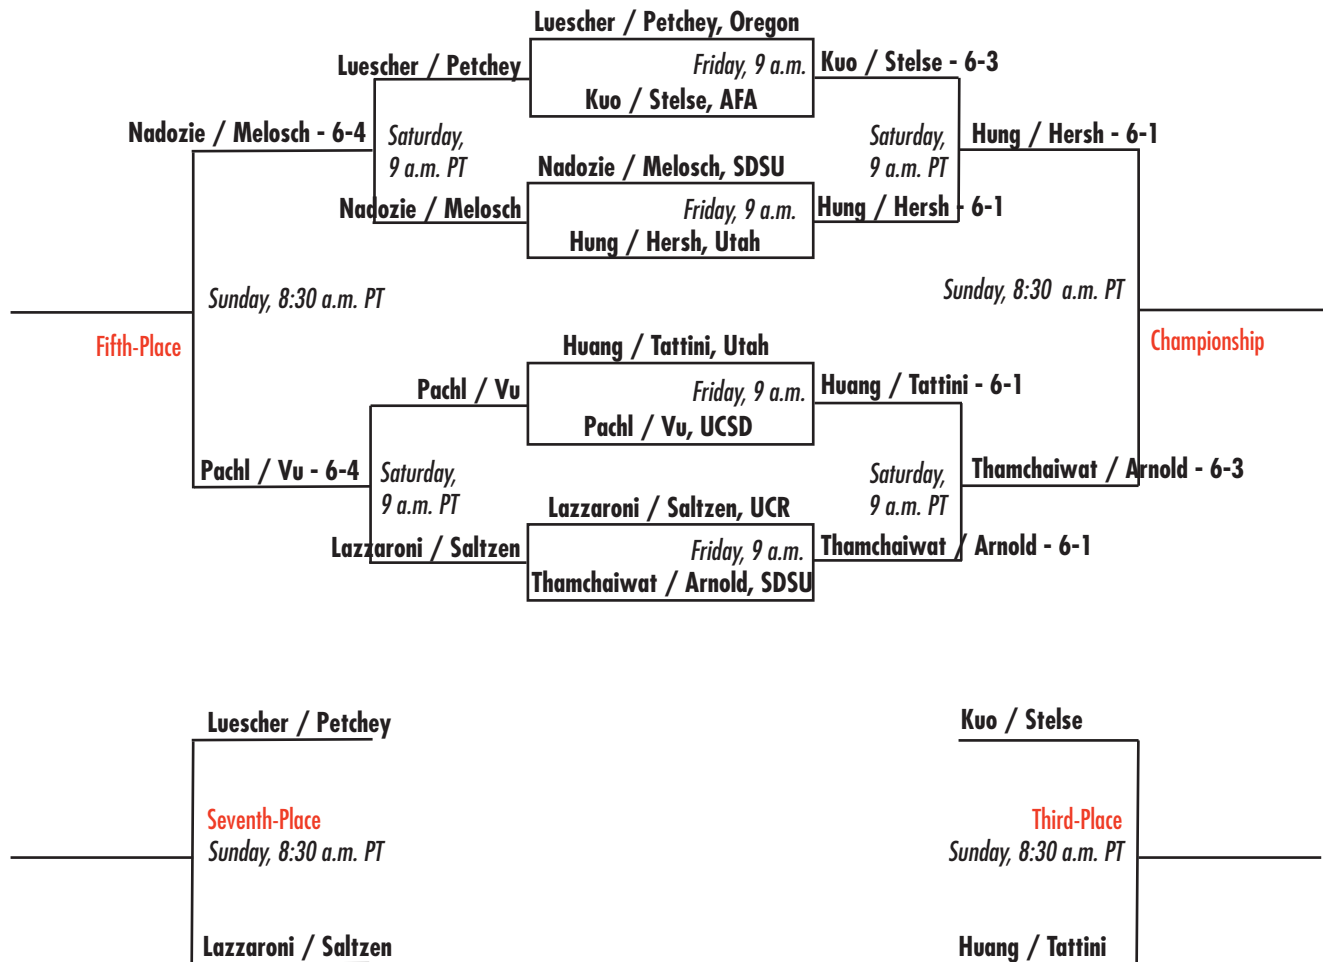

SDSU Fall Tennis Classic II

Nov. 12-14, 2021 ■ San Diego, Calif.

Singles - Gold

SDSU Fall Tennis Classic II

Nov. 12-14, 2021 ■ San Diego, Calif.

Singles - Red

SDSU Fall Tennis Classic II

Nov. 12-14, 2021 ■ San Diego, Calif.

Singles - White

SDSU Fall Tennis Classic II

Nov. 12-14, 2021 ■ San Diego, Calif.

Doubles - Black

SDSU Fall Tennis Classic II

Nov. 12-14, 2021 ■ San Diego, Calif.

Doubles - Red

SDSU Fall Tennis Classic I

Oct. 1-3, 2021 ■ San Diego, Calif.

Round-Robin Singles Matches

Friday, November 11, 2021

Andrea Le (Air Force) def. Shweta Kumar (UCSD), 6-2, 6-2

Saturday, November 12, 2021

Alexandria Von Tersch Pohrer (SDSU) def. Andrea Le (Air Force), 6-3, 6-3

Sunday, November 13, 2021

Alexandria Von Tersch Pohrer (SDSU) vs. Shweta Kumar (UCSD), 10:45 a.m. PT