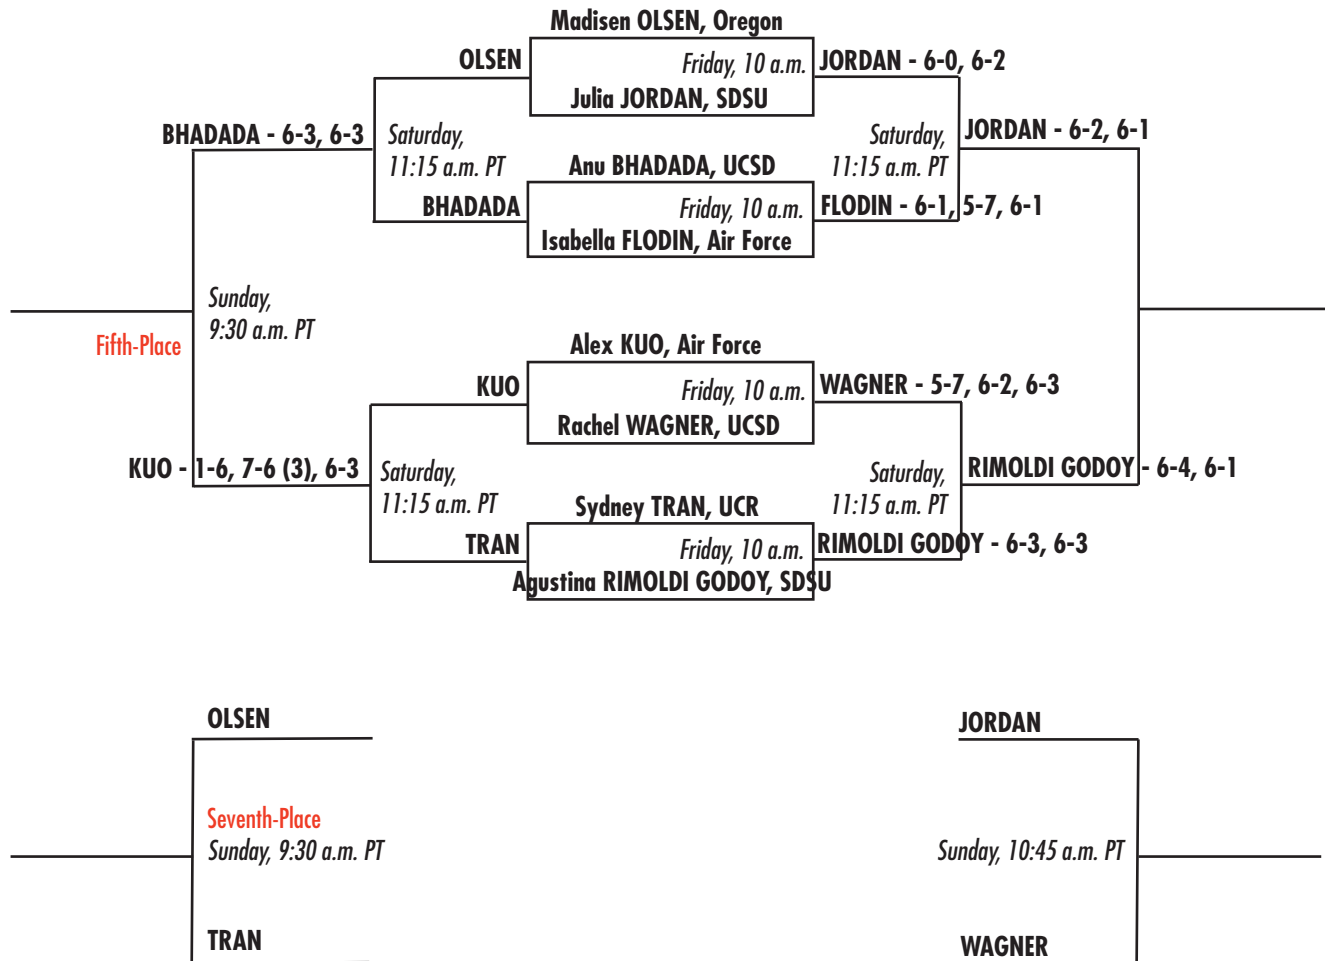

SDSU Fall Tennis Classic II

Nov. 12-14, 2021 ■ San Diego, Calif.

Singles - Gold

SDSU Fall Tennis Classic II

Nov. 12-14, 2021 ■ San Diego, Calif.

Singles - Red

SDSU Fall Tennis Classic II

Nov. 12-14, 2021 ■ San Diego, Calif.

Singles - White

SDSU Fall Tennis Classic II

Nov. 12-14, 2021 ■ San Diego, Calif.

Doubles - Black

SDSU Fall Tennis Classic II

Nov. 12-14, 2021 ■ San Diego, Calif.

Doubles - Red

SDSU Fall Tennis Classic I

Oct. 1-3, 2021 ■ San Diego, Calif.

Round-Robin Singles Matches

Friday, November 11, 2021

Andrea Le (Air Force) def. Shweta Kumar (UCSD), 6-2, 6-2

Saturday, November 12, 2021

Alexandria Von Tersch Pohrer (SDSU) def. Andrea Le (Air Force), 6-3, 6-3

Sunday, November 13, 2021

Alexandria Von Tersch Pohrer (SDSU) vs. Shweta Kumar (UCSD), 10:45 a.m. PT