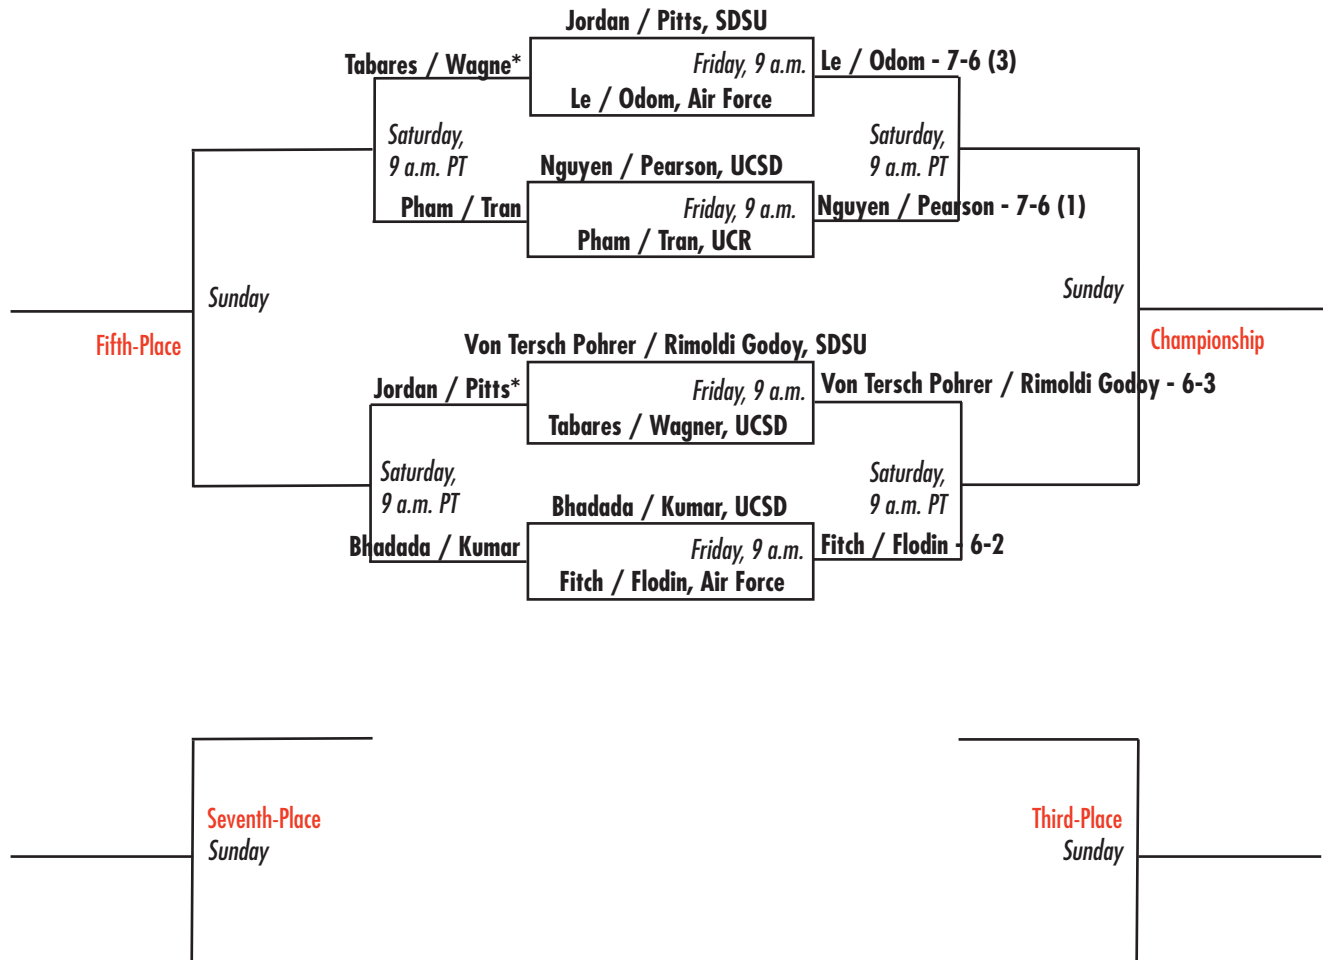

SDSU Fall Tennis Classic II

Nov. 12-14, 2021 ■ San Diego, Calif.

Singles - Gold

SDSU Fall Tennis Classic II

Nov. 12-14, 2021 ■ San Diego, Calif.

Singles - Black

SDSU Fall Tennis Classic II

Nov. 12-14, 2021 ■ San Diego, Calif.

Singles - Red

SDSU Fall Tennis Classic II

Nov. 12-14, 2021 ■ San Diego, Calif.

Singles - White

SDSU Fall Tennis Classic II

Nov. 12-14, 2021 ■ San Diego, Calif.

Doubles - Black

SDSU Fall Tennis Classic II

Nov. 12-14, 2021 ■ San Diego, Calif.

Doubles - Red

SDSU Fall Tennis Classic I

Oct. 1-3, 2021 ■ San Diego, Calif.

Round-Robin Singles Matches

Friday, November 11, 2021

Andrea Le (Air Force) def. Shweta Kumar (UCSD), 6-2, 6-2

Saturday, November 12, 2021

Alexandria Von Tersch Pohrer (SDSU) vs. Andrea Le (Air Force), 11:15 a.m. PT

Sunday, November 13, 2021

Alexandria Von Tersch Pohrer (SDSU) vs. Shweta Kumar (UCSD)