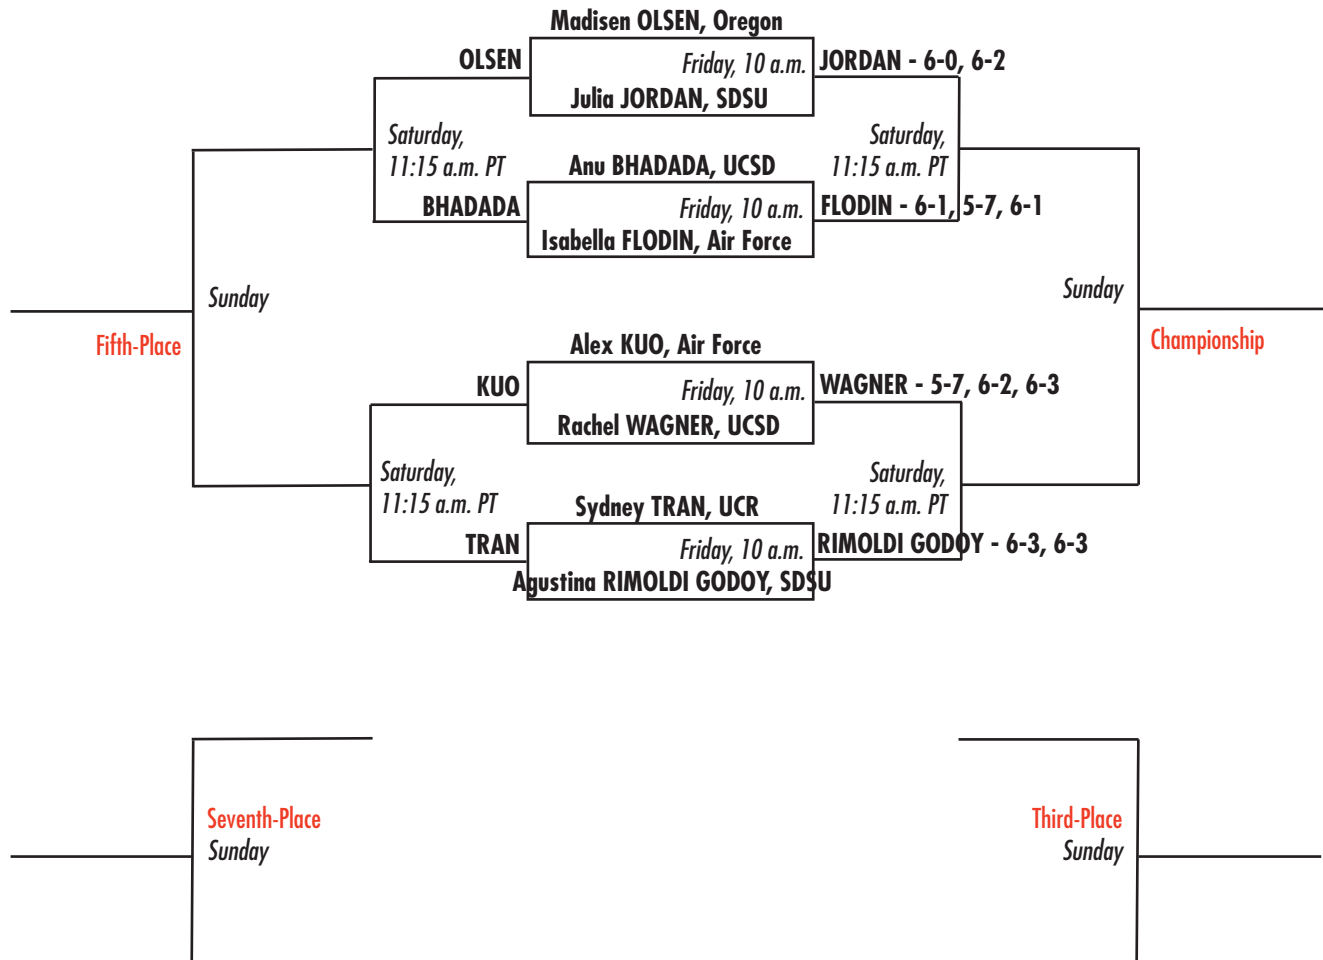

SDSU Fall Tennis Classic II

Nov. 12-14, 2021 ■ San Diego, Calif.

Singles - Gold

SDSU Fall Tennis Classic II

Nov. 12-14, 2021 ■ San Diego, Calif.

Singles - Black

SDSU Fall Tennis Classic II

Nov. 12-14, 2021 ■ San Diego, Calif.

Singles - Red

SDSU Fall Tennis Classic II

Nov. 12-14, 2021 ■ San Diego, Calif.

Singles - White

SDSU Fall Tennis Classic II

Nov. 12-14, 2021 ■ San Diego, Calif.

Doubles - Black

SDSU Fall Tennis Classic II

Nov. 12-14, 2021 ■ San Diego, Calif.

Doubles - Red

SDSU Fall Tennis Classic I

Oct. 1-3, 2021 ■ San Diego, Calif.

Round-Robin Singles Matches

Friday, November 11, 2021

Andrea Le (Air Force) def. Shweta Kumar (UCSD), 6-2, 6-2

Saturday, November 12, 2021

Alexandria Von Tersch Pohrer (SDSU) vs. Andrea Le (Air Force), 11:15 a.m. PT

Sunday, November 13, 2021

Alexandria Von Tersch Pohrer (SDSU) vs. Shweta Kumar (UCSD)