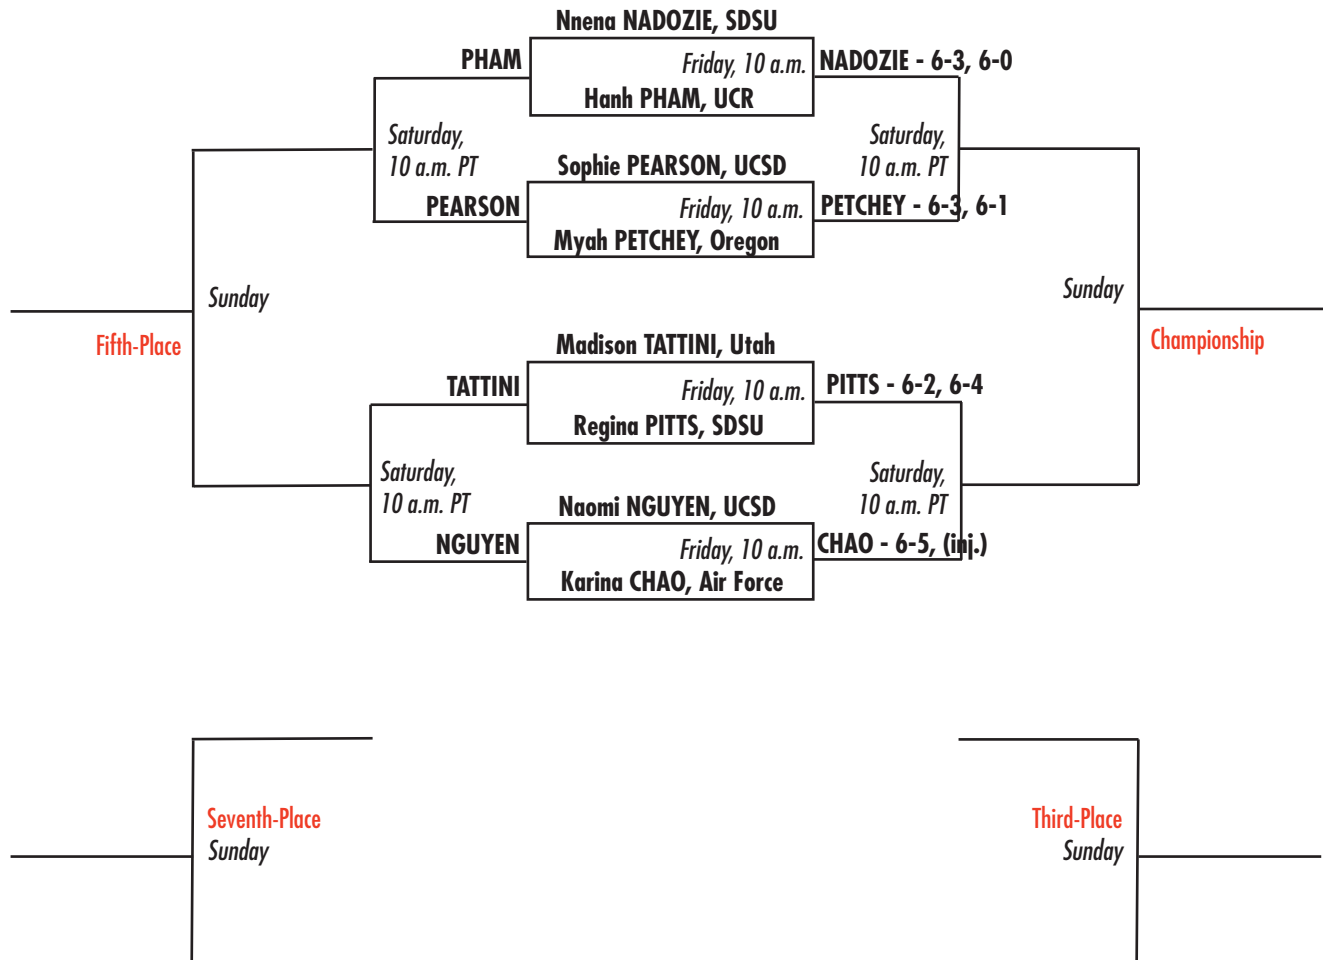

SDSU Fall Tennis Classic II

Nov. 12-14, 2021 ■ San Diego, Calif.

Singles - Gold

SDSU Fall Tennis Classic II

Nov. 12-14, 2021 ■ San Diego, Calif.

Singles - Black

SDSU Fall Tennis Classic II

Nov. 12-14, 2021 ■ San Diego, Calif.

Singles - Red

SDSU Fall Tennis Classic II

Nov. 12-14, 2021 ■ San Diego, Calif.

Singles - White

SDSU Fall Tennis Classic II

Nov. 12-14, 2021 ■ San Diego, Calif.

Doubles - Black

SDSU Fall Tennis Classic II

Nov. 12-14, 2021 ■ San Diego, Calif.

Doubles - Red

SDSU Fall Tennis Classic I

Oct. 1-3, 2021 ■ San Diego, Calif.

Round-Robin Singles Matches

Friday, November 11, 2021

Andrea Le (Air Force) def. Shweta Kumar (UCSD), 6-2, 6-2

Saturday, November 12, 2021

Alexandria Von Tersch Pohrer (SDSU) vs. Andrea Le (Air Force), 11:15 a.m. PT

Sunday, November 13, 2021

Alexandria Von Tersch Pohrer (SDSU) vs. Shweta Kumar (UCSD)