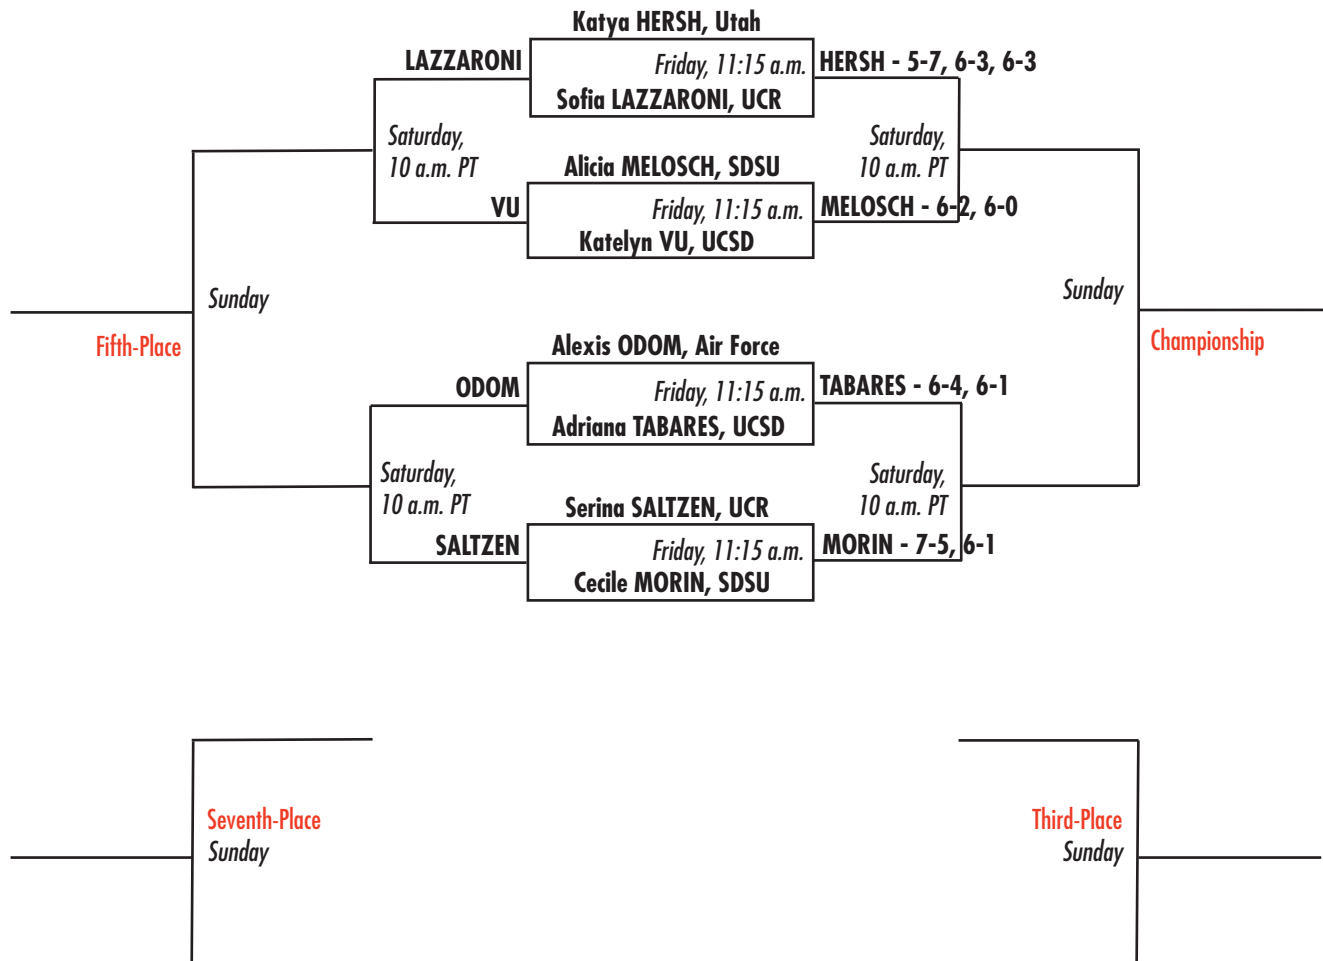

SDSU Fall Tennis Classic II

Nov. 12-14, 2021 ■ San Diego, Calif.

Singles - Gold

SDSU Fall Tennis Classic II

Nov. 12-14, 2021 ■ San Diego, Calif.

Singles - Black

SDSU Fall Tennis Classic II

Nov. 12-14, 2021 ■ San Diego, Calif.

Singles - Red

SDSU Fall Tennis Classic II

Nov. 12-14, 2021 ■ San Diego, Calif.

Singles - White

SDSU Fall Tennis Classic II

Nov. 12-14, 2021 ■ San Diego, Calif.

Doubles - Black

SDSU Fall Tennis Classic II

Nov. 12-14, 2021 ■ San Diego, Calif.

Doubles - Red

SDSU Fall Tennis Classic I

Oct. 1-3, 2021 ■ San Diego, Calif.

Round-Robin Singles Matches

Friday, November 11, 2021

Andrea Le (Air Force) def. Shweta Kumar (UCSD), 6-2, 6-2

Saturday, November 12, 2021

Alexandria Von Tersch Pohrer (SDSU) vs. Andrea Le (Air Force), 11:15 a.m. PT

Sunday, November 13, 2021

Alexandria Von Tersch Pohrer (SDSU) vs. Shweta Kumar (UCSD)