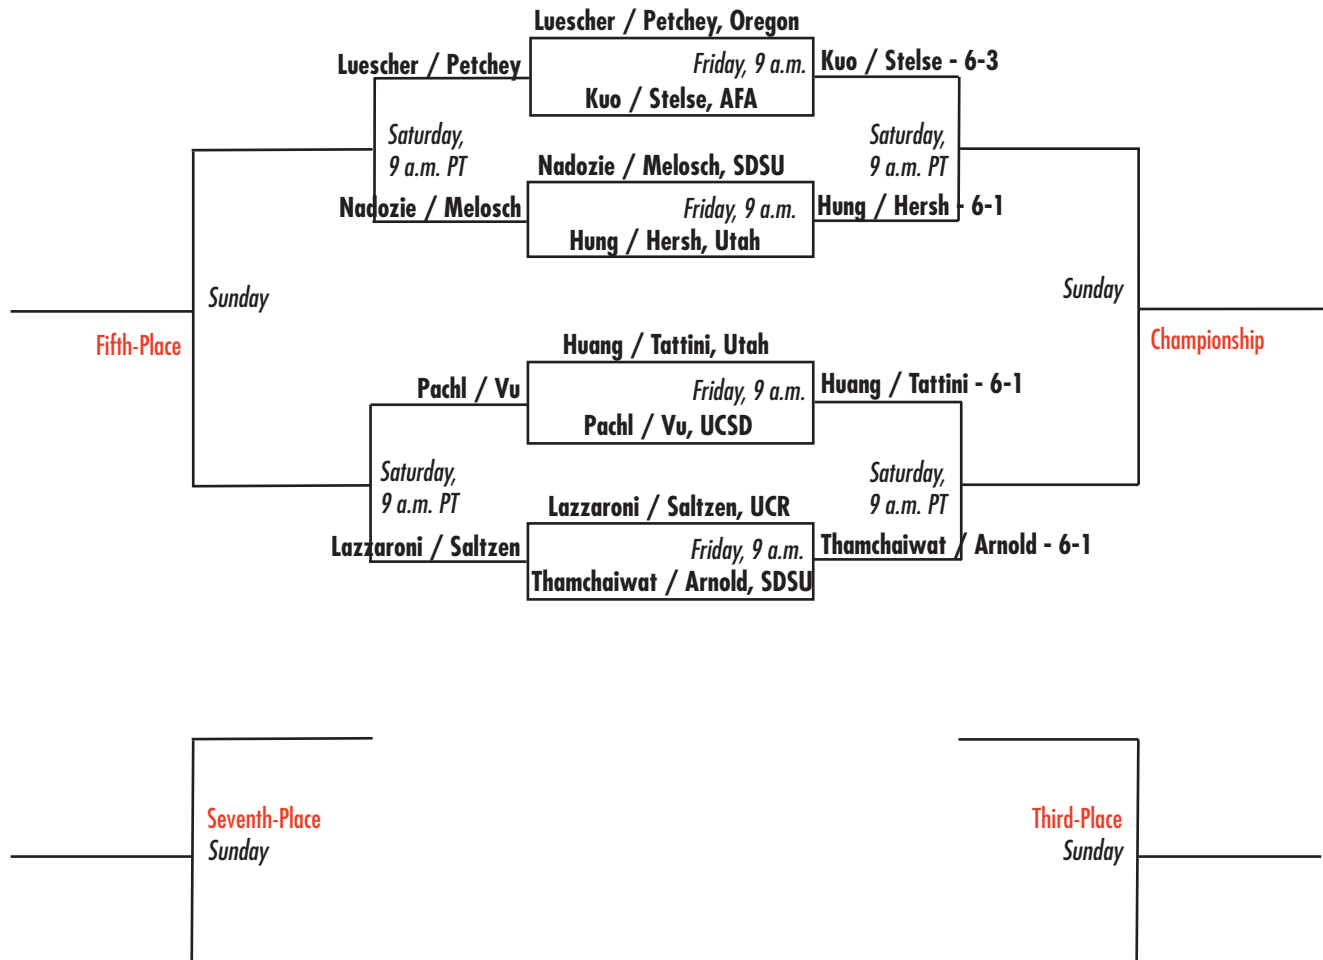

SDSU Fall Tennis Classic II

Nov. 12-14, 2021 ■ San Diego, Calif.

Singles - Gold

SDSU Fall Tennis Classic II

Nov. 12-14, 2021 ■ San Diego, Calif.

Singles - Black

SDSU Fall Tennis Classic II

Nov. 12-14, 2021 ■ San Diego, Calif.

Singles - Red

SDSU Fall Tennis Classic II

Nov. 12-14, 2021 ■ San Diego, Calif.

Singles - White

SDSU Fall Tennis Classic II

Nov. 12-14, 2021 ■ San Diego, Calif.

Doubles - Black

SDSU Fall Tennis Classic II

Nov. 12-14, 2021 ■ San Diego, Calif.

Doubles - Red

SDSU Fall Tennis Classic I

Oct. 1-3, 2021 ■ San Diego, Calif.

Round-Robin Singles Matches

Friday, November 11, 2021

Andrea Le (Air Force) def. Shweta Kumar (UCSD), 6-2, 6-2

Saturday, November 12, 2021

Alexandria Von Tersch Pohrer (SDSU) vs. Andrea Le (Air Force), 11:15 a.m. PT

Sunday, November 13, 2021

Alexandria Von Tersch Pohrer (SDSU) vs. Shweta Kumar (UCSD)