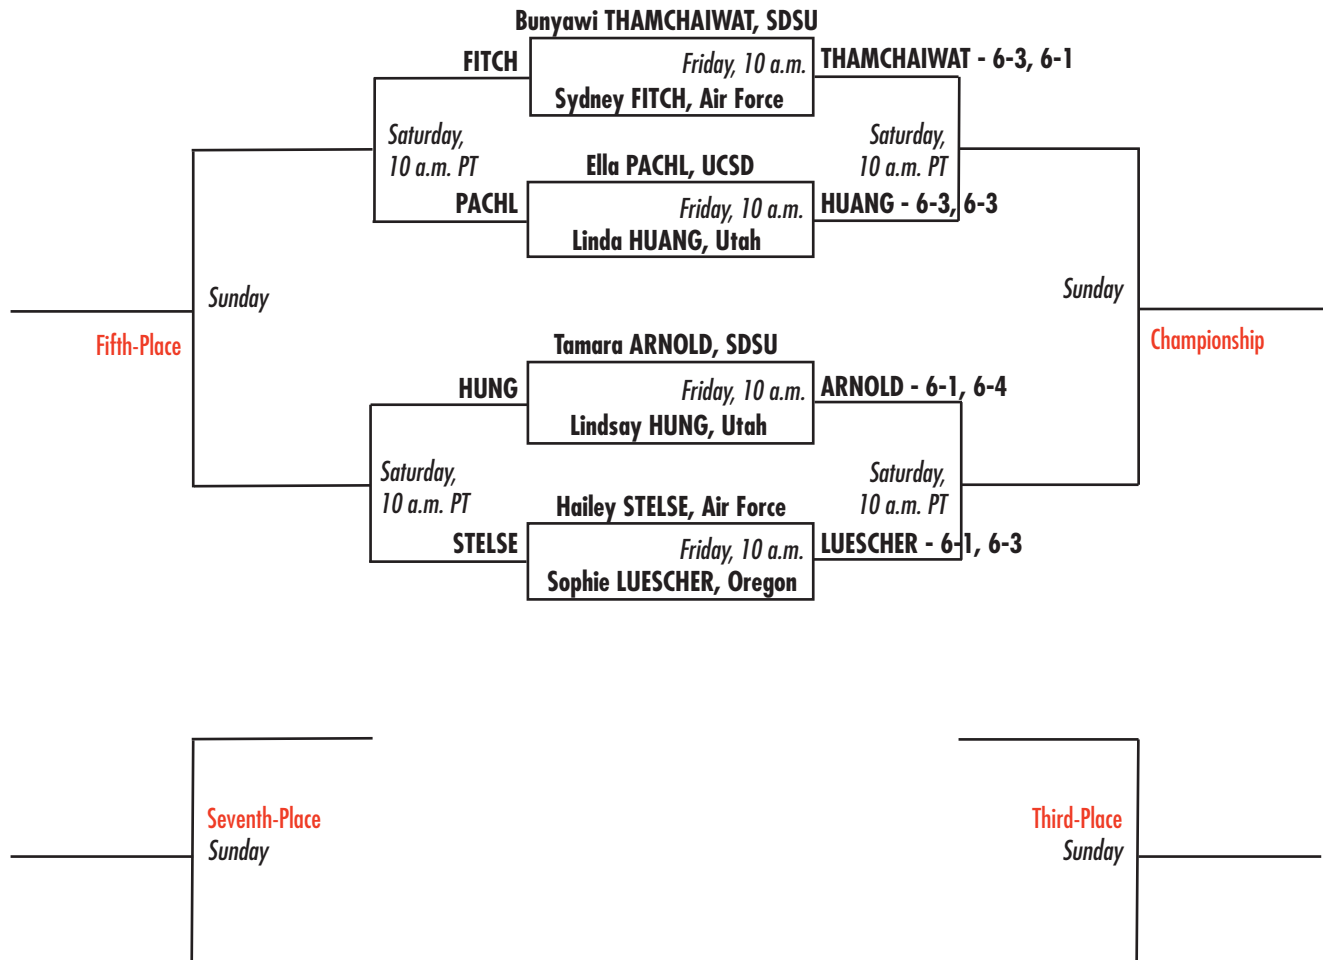

SDSU Fall Tennis Classic II

Nov. 12-14, 2021 ■ San Diego, Calif.

Singles - Gold

SDSU Fall Tennis Classic II

Nov. 12-14, 2021 ■ San Diego, Calif.

Singles - Black

SDSU Fall Tennis Classic II

Nov. 12-14, 2021 ■ San Diego, Calif.

Singles - Red

SDSU Fall Tennis Classic II

Nov. 12-14, 2021 ■ San Diego, Calif.

Singles - White

SDSU Fall Tennis Classic II

Nov. 12-14, 2021 ■ San Diego, Calif.

Doubles - Black

SDSU Fall Tennis Classic II

Nov. 12-14, 2021 ■ San Diego, Calif.

Doubles - Red

SDSU Fall Tennis Classic I

Oct. 1-3, 2021 ■ San Diego, Calif.

Round-Robin Singles Matches

Friday, November 11, 2021

Andrea Le (Air Force) def. Shweta Kumar (UCSD), 6-2, 6-2

Saturday, November 12, 2021

Alexandria Von Tersch Pohrer (SDSU) vs. Andrea Le (Air Force), 11:15 a.m. PT

Sunday, November 13, 2021

Alexandria Von Tersch Pohrer (SDSU) vs. Shweta Kumar (UCSD)