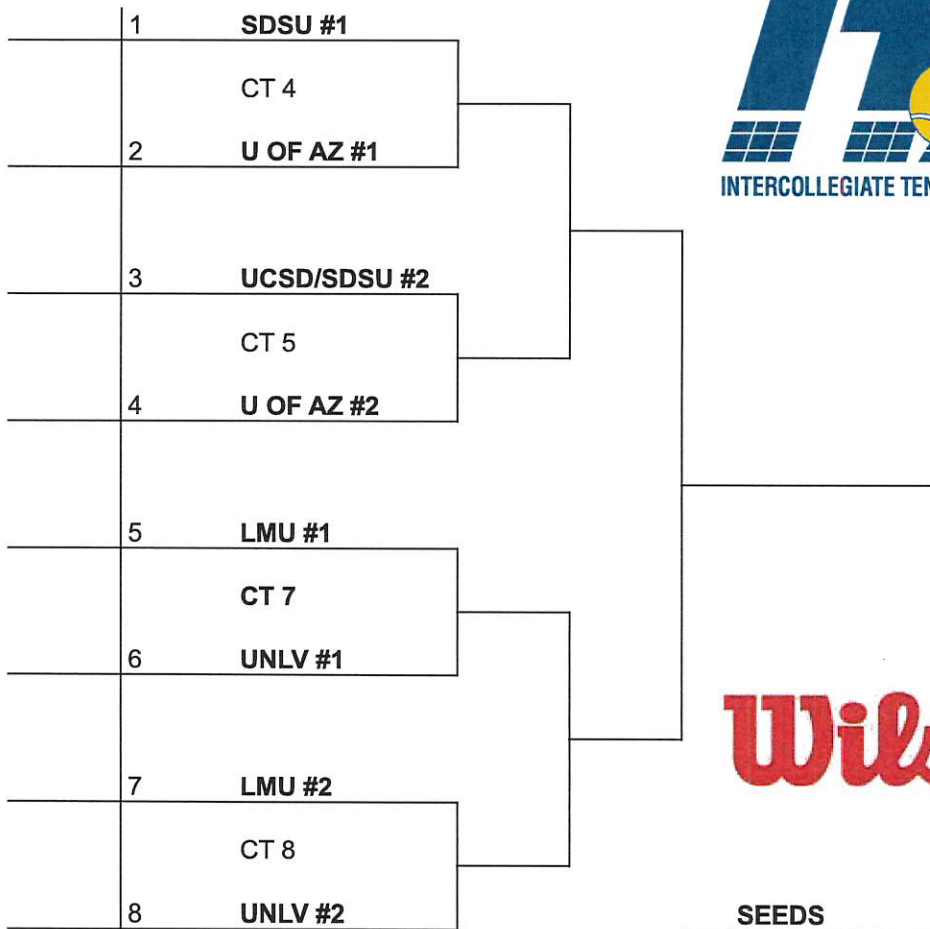

SDSU FALL INVITATIONAL

An Intercollegiate Tennis Association Sanctioned Event

Hosted by [SDSU] * [OCT 15-17]

DOUBLES DAY 1

1	SDSU #1
	CT 4
2	LMU #1
3	UCSD #2
	CT 5
4	LMU #2
5	UNLV #1
	CT 7
6	U OFAZ #1
7	UNLV #2
	CT 8
8	U OF AZ #2

SDSU FALL INVITATIONAL

An Intercollegiate Tennis Association Sanctioned Event

Hosted by [SDSU] * [OCT 15-17]

DOUBLES DAY 2

SEEDS

1	
2	
3	
4	

SDSU FALL INVITATIONAL

An Intercollegiate Tennis Association Sanctioned Event

Hosted by [SDSU] * [OCT 15-17]

SINGLES DAY 2

SEEDS

1	
2	
3	
4	

SDSU FALL INVITATIONAL

An Intercollegiate Tennis Association Sanctioned Event

Hosted by [SDSU] * [OCT 15-17]

DOUBLES DAY 3

SEEDS	
1	
2	
3	
4	

SDSU FALL INVITATIONAL

An Intercollegiate Tennis Association Sanctioned Event

Hosted by [SDSU] * [OCT 15-17]

SINGLES DAY 3

SEEDS

1	
2	
3	
4	