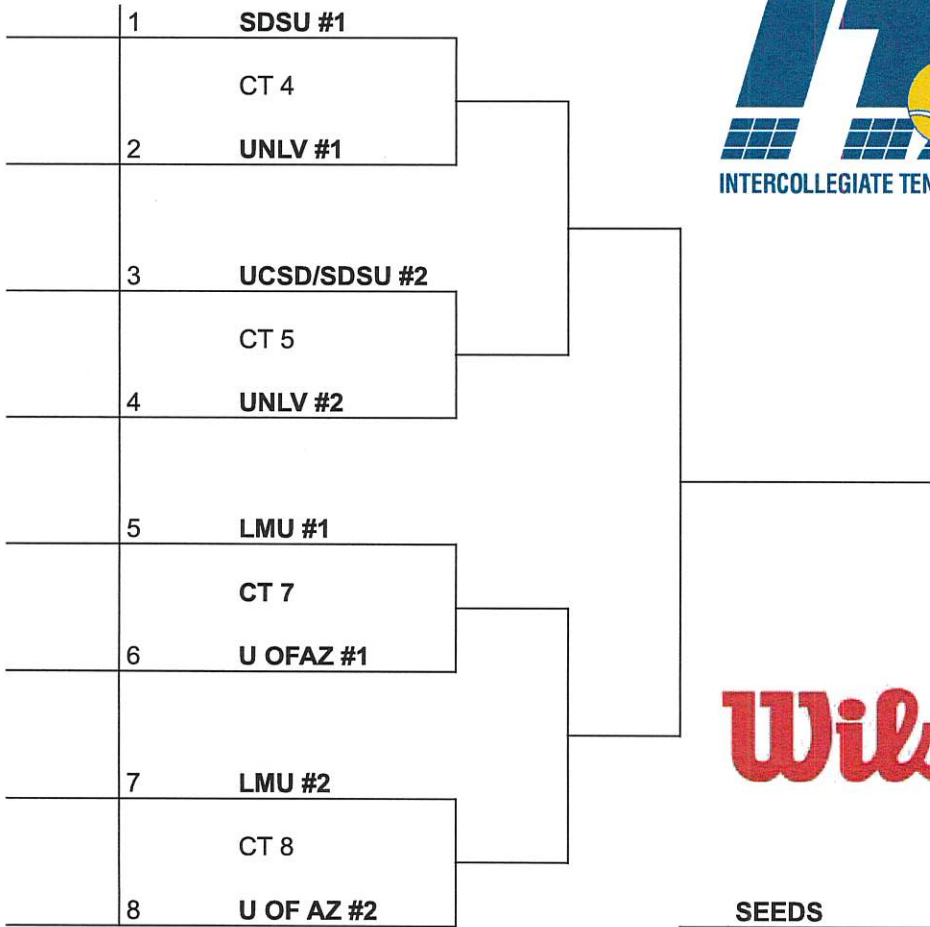

SDSU FALL INVITATIONAL

An Intercollegiate Tennis Association Sanctioned Event

Hosted by [SDSU] * [OCT 15-17]

DOUBLES DAY 1

1	SDSU #1
	CT 4
2	LMU #1
3	UCSD #2
	CT 5
4	LMU #2
5	UNLV #1
	CT 7
6	U OFAZ #1
7	UNLV #2
	CT 8
8	U OF AZ #2

SEEDS

1	
2	
3	
4	

SDSU FALL INVITATIONAL

An Intercollegiate Tennis Association Sanctioned Event

Hosted by [SDSU] * [OCT 15-17]

SINGLES DAY 1

SEEDS

1	
2	
3	
4	

SDSU FALL INVITATIONAL

An Intercollegiate Tennis Association Sanctioned Event

Hosted by [SDSU] * [OCT 15-17]

DOUBLES DAY 2

SEEDS

1	
2	
3	
4	

SDSU FALL INVITATIONAL

An Intercollegiate Tennis Association Sanctioned Event