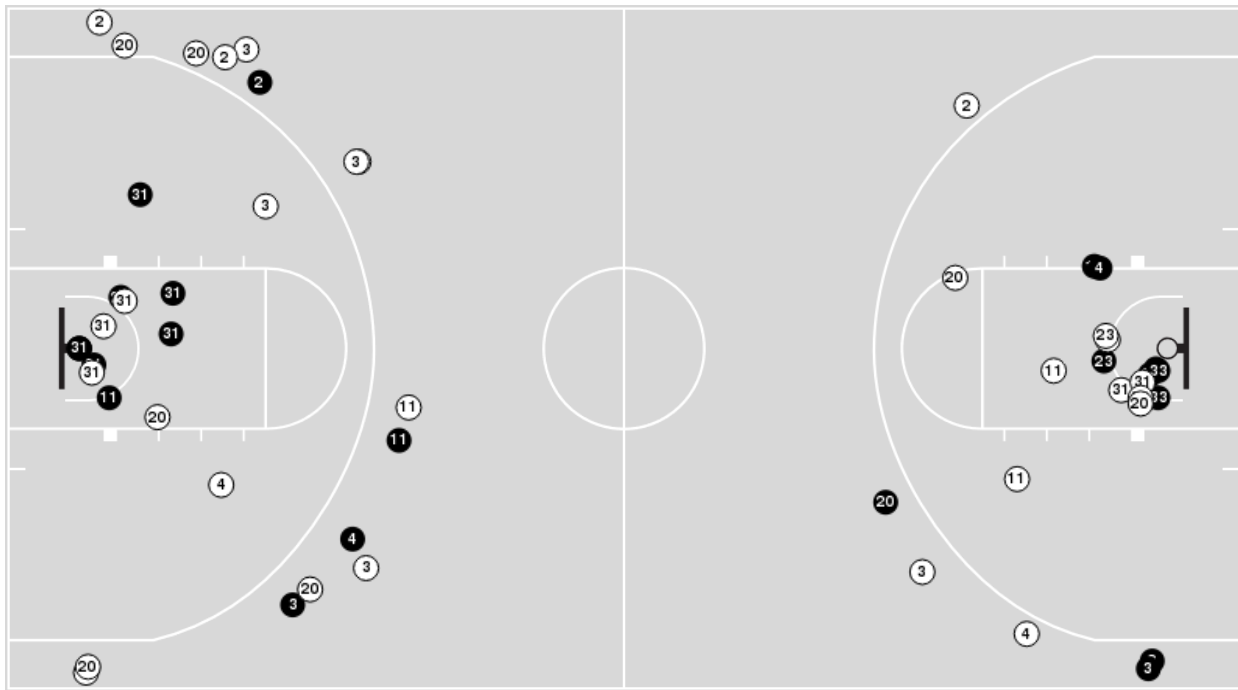

Officials: David Hall, Larry Spaulding, Jim Schipper

Players => 0, 2, 3, 4, 5, 10, 11, 12, 14, 20, 21, 23, 24, 31, 32, 33, 42FG Types=>AllResults=>All

San Diego State

All Field Goals