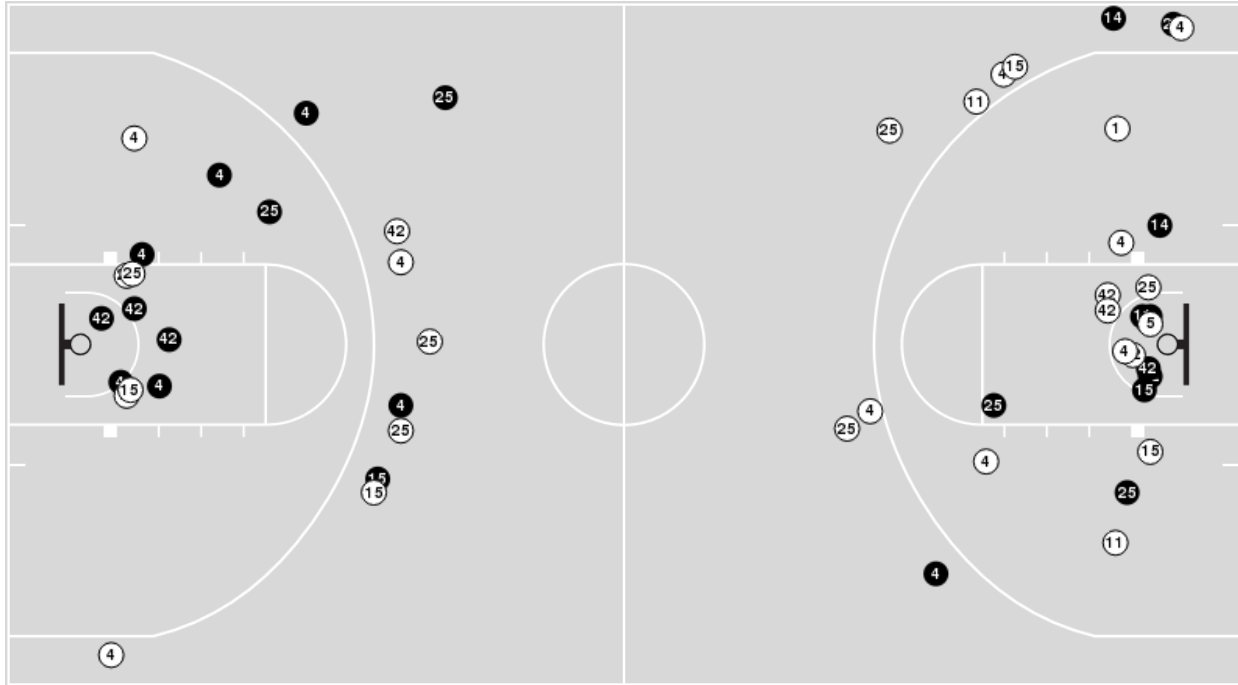

Officials: David Hall, Larry Spaulding, Jim Schipper

Players => 1, 3, 4, 5, 10, 11, 13, 14, 15, 20, 23, 25, 42, 44FG Types=>AllResults=>All

Nevada

All Field Goals