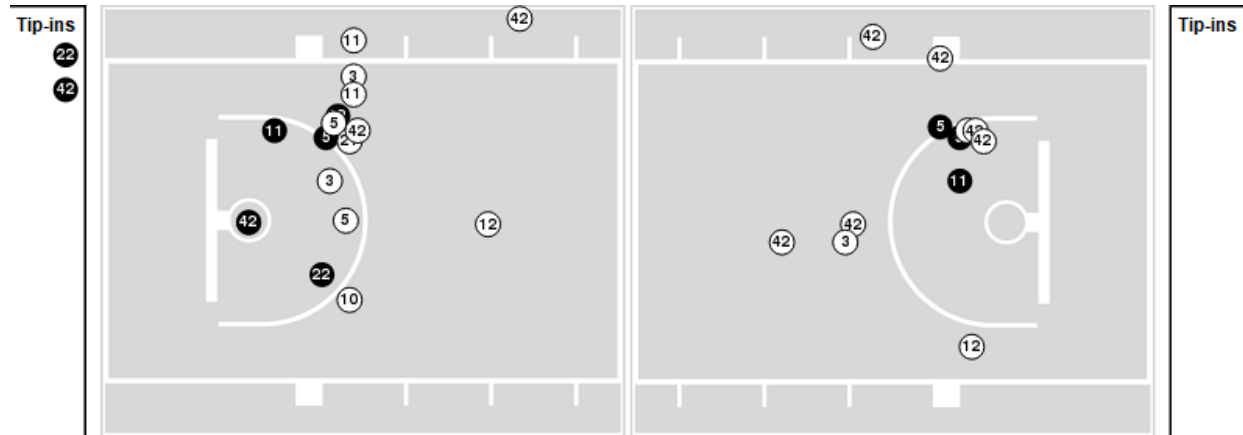

Officials: Lisa Jones, Kent Johnson, Jack Jones

Players => 1, 2, 3, 4, 5, 10, 11, 12, 13, 15, 21, 22, 24, 30, 42 FG Types=>All Results=>All

San Diego State

All Field Goals

Blow Up Chart

● Made ○ Missed N - Player Number