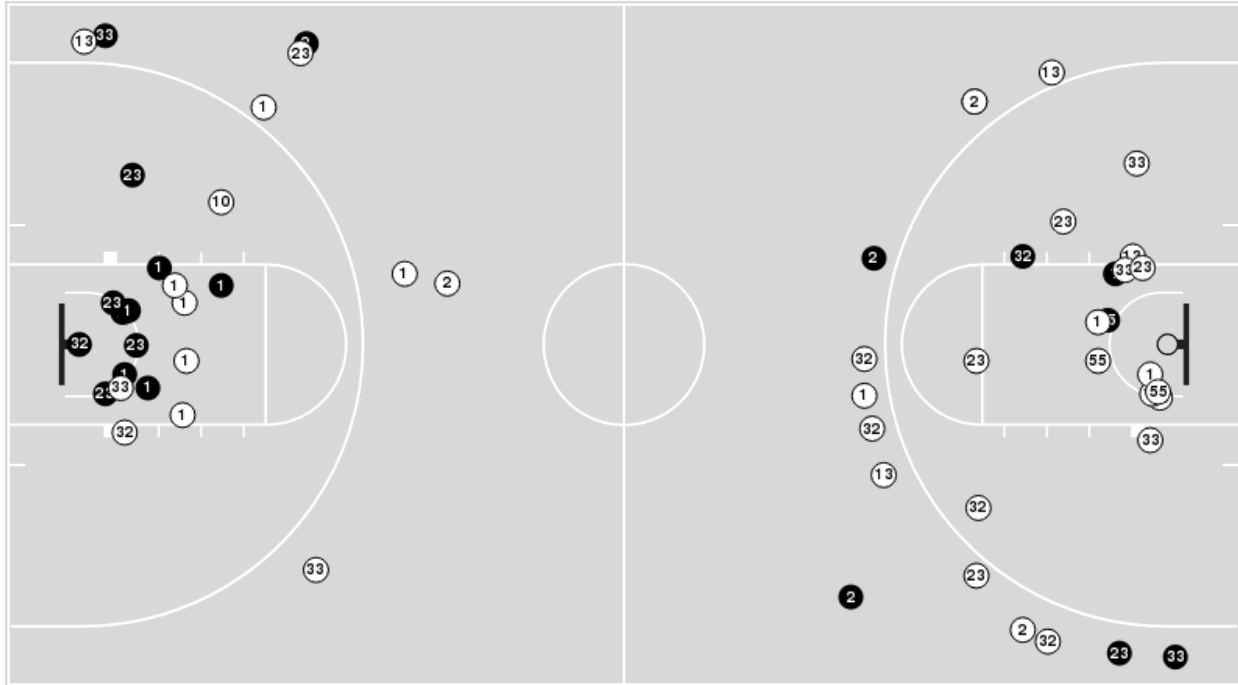

Officials: Lisa Jones, Kent Johnson, Jack Jones

Players => 0, 1, 2, 3, 5, 10, 11, 12, 13, 15, 20, 22, 23, 30, 32, 33, 34, 50, 55FG Types=>AllResults=>All

Air Force

All Field Goals