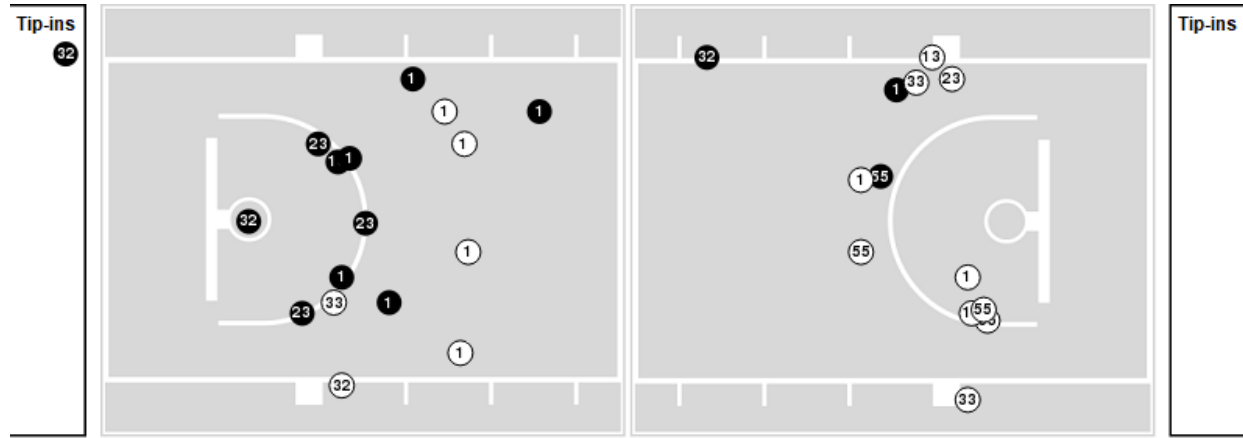

Officials: Lisa Jones, Kent Johnson, Jack Jones

Players => 0, 1, 2, 3, 5, 10, 11, 12, 13, 15, 20, 22, 23, 30, 32, 33, 34, 50, 55FG Types=>AllResults=>All

Air Force

All Field Goals

Blow Up Chart

● Made ○ Missed N - Player Number