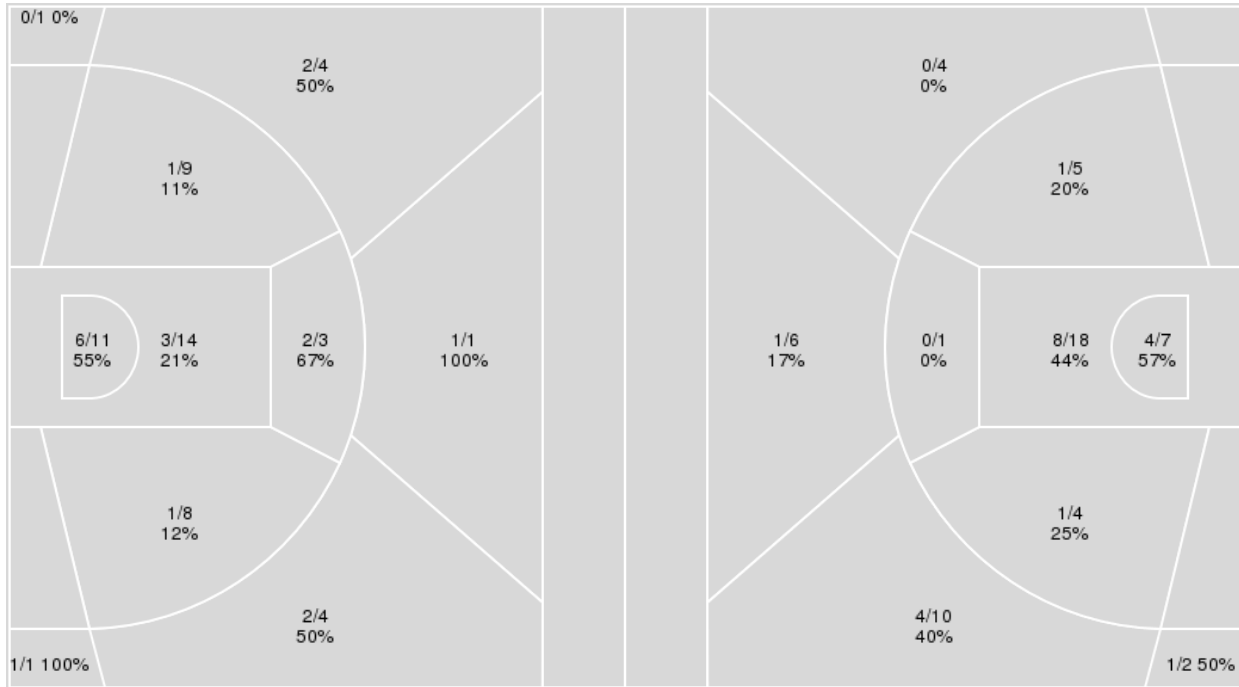

Officials: Lisa Jones, Kent Johnson, Jack Jones

{ Players => 1, 2, 3, 4, 5, 10, 11, 12, 13, 15, 21, 22, 24, 30, 42; } FG
Types => All; Results => All;

{ Players => 0, 1, 2, 3, 5, 10, 11, 12, 13, 15, 20, 22, 23, 30, 32, 33, 34,
50, 55; } FG Types => All; Results => All;

San Diego State

Air Force

San Diego State	M/A	%
Field Goals	19/56	34
2 Points	13/45	29
3 Points	6/11	55
Free Throws	11/18	61

Air Force	M/A	%
Field Goals	20/57	35
2 Points	14/35	40
3 Points	6/22	27
Free Throws	12/13	92