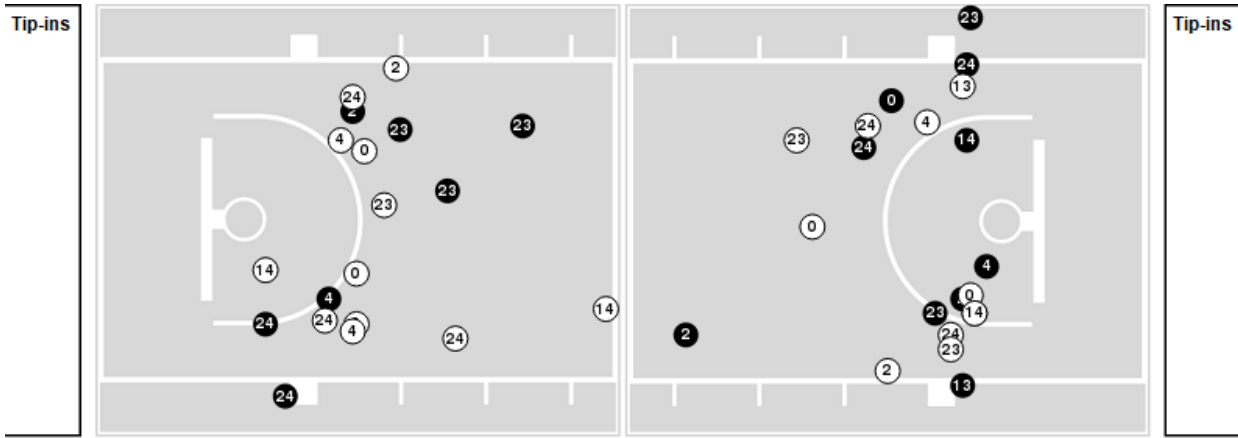

Blow Up Chart

● Made ○ Missed N - Player Number

Utah State	M/A	%
Field Goals	23/65	35
2 Points	17/44	39
3 Points	6/21	29
Free Throws	8/12	67

Utah State	M/A	%
Points in the Paint	26 (13 / 35)	37
Fast Break Points	15 (7/8)	88
Second Chance Points	10 (7/13)	54
Effective FG%	40