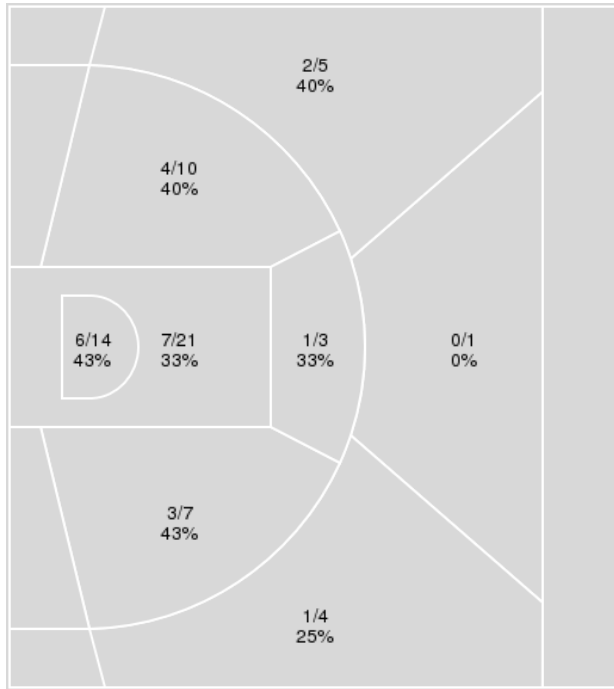

Officials: Chuck Gonzalez, Ifeyinwa Seales, Richard Waters

{ Players => 1, 2, 3, 4, 5, 10, 11, 12, 13, 15, 21, 22, 24, 30, 42; } FG
Types => All; Results => All;

{ Players => All; } FG Types => All; Results => All;

San Diego State