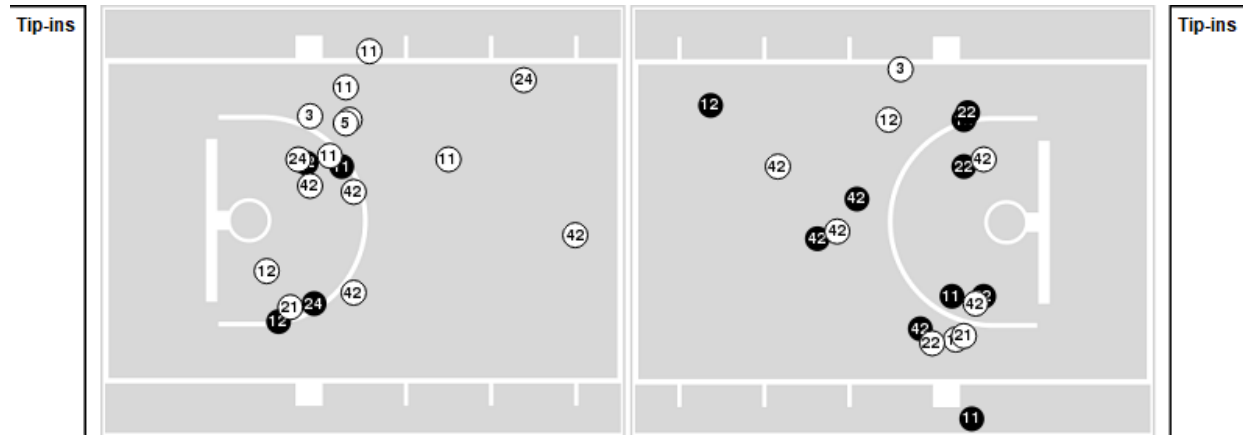

Blow Up Chart

● Made   ○ Missed   N - Player Number

San Diego State	M/A	%
Field Goals	24/65	37
2 Points	21/55	38
3 Points	3/10	30
Free Throws	17/22	77

San Diego State	M/A	%
Points in the Paint	26 (13 / 35)	37
Fast Break Points	18 (12/16)	75
Second Chance Points	7 (5/15)	33
Effective FG%	39