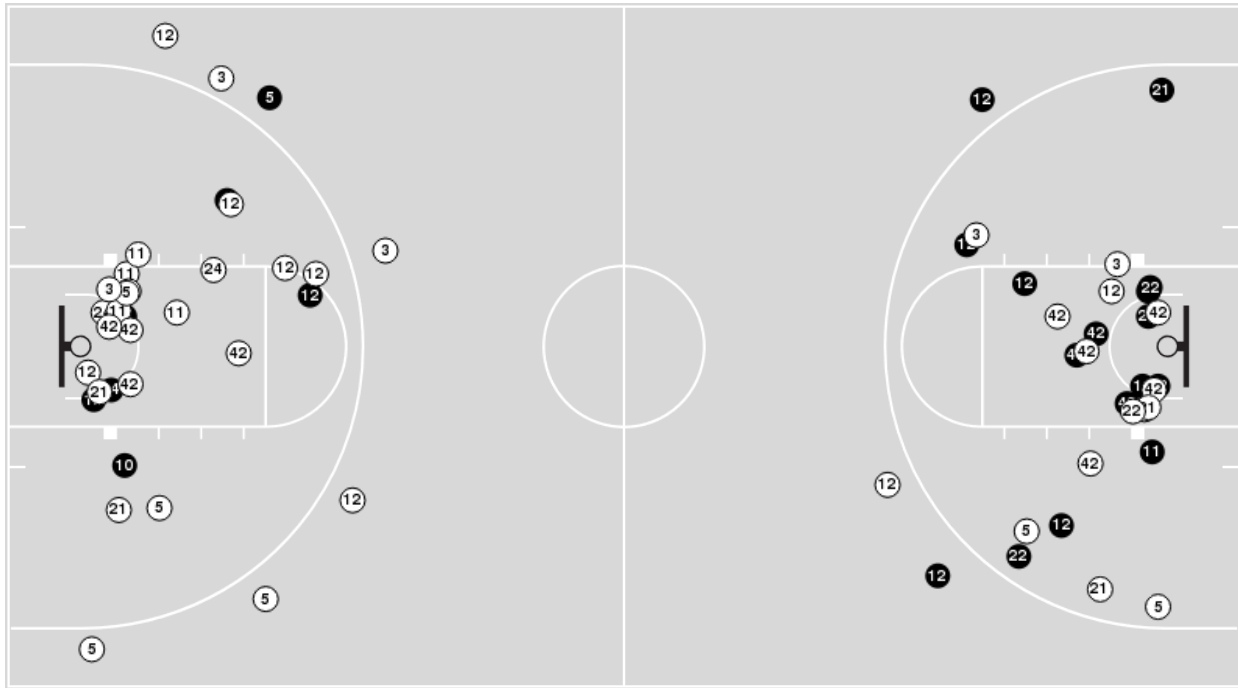

Officials: Chuck Gonzalez, Ifeyinwa Seales, Richard Waters

Players => 1, 2, 3, 4, 5, 10, 11, 12, 13, 15, 21, 22, 24, 30, 42FG Types=>AllResults=>All

San Diego State

All Field Goals