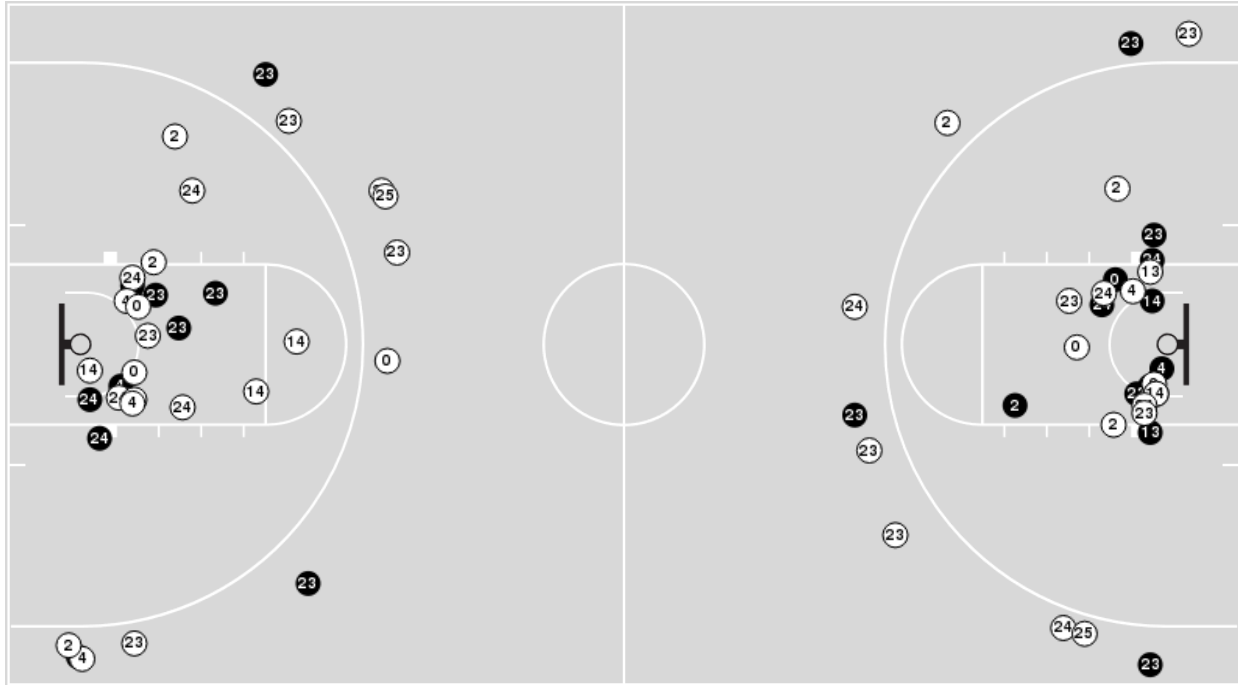

Officials: Chuck Gonzalez, Ifeyinwa Seales, Richard Waters

Players => AllFG Types=>AllResults=>All
Utah State

All Field Goals