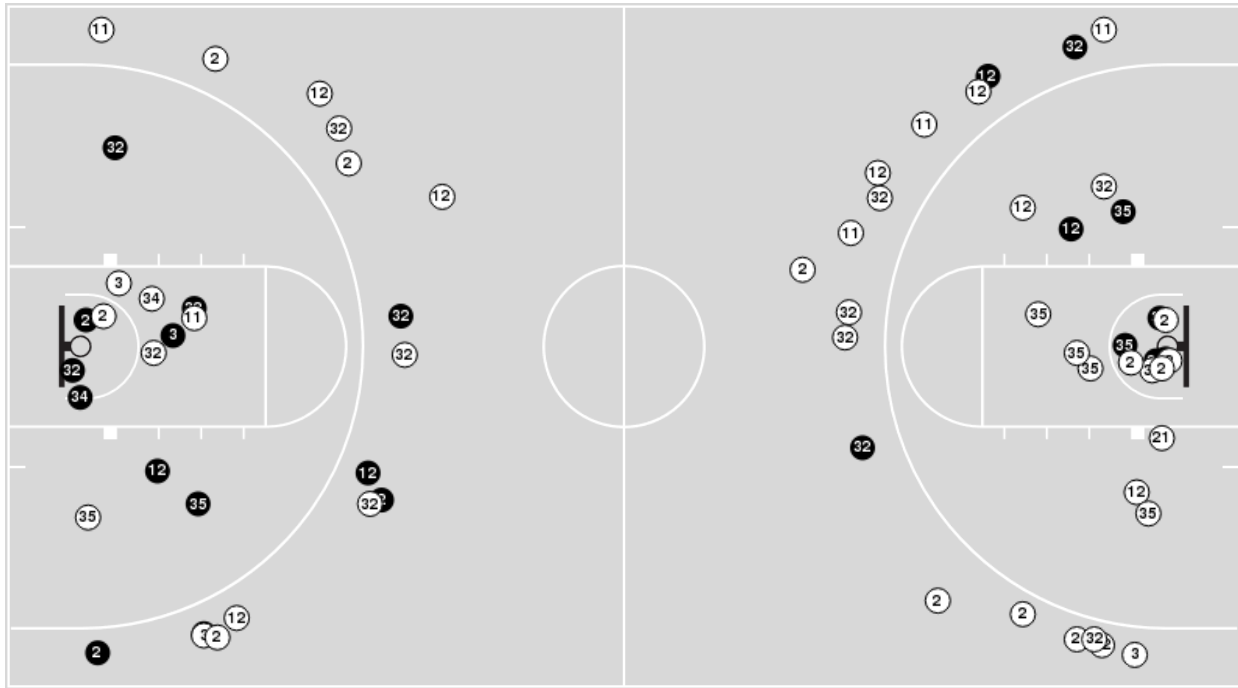

Officials: Michael Price, Benny Luna, Cheryl Blue

Players => 0, 1, 3, 10, 11, 12, 21, 22, 24, 32, 33, 34, 35, 2, 4FG Types=>AllResults=>All

Colorado State

All Field Goals