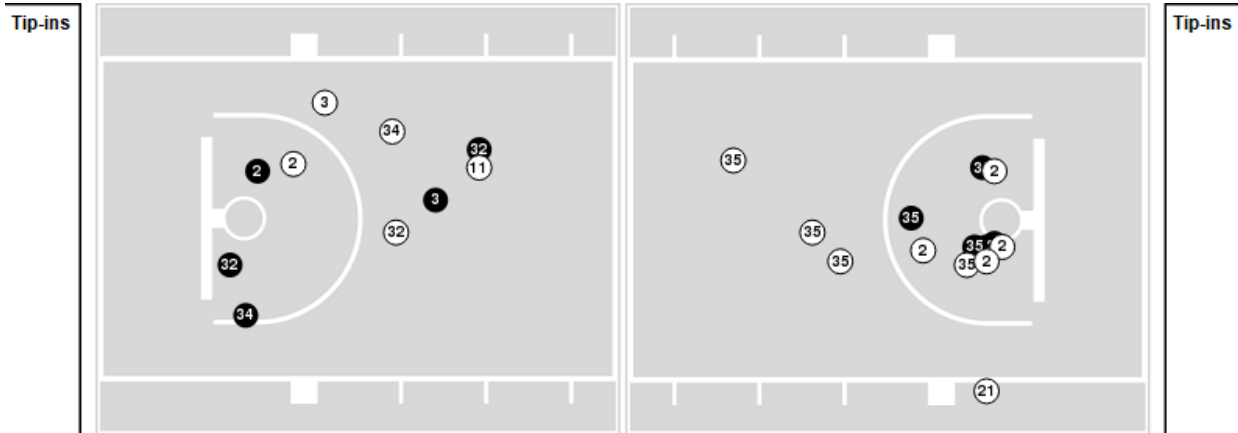

Blow Up Chart

● Made ○ Missed N - Player Number

Colorado State	M/A	%
Field Goals	23/68	34
2 Points	15/34	44
3 Points	8/34	24
Free Throws	7/8	88

Colorado State	M/A	%
Points in the Paint	20 (10 / 23)	43
Fast Break Points	2 (1/1)	100
Second Chance Points	5 (5/9)	56
Effective FG%	40