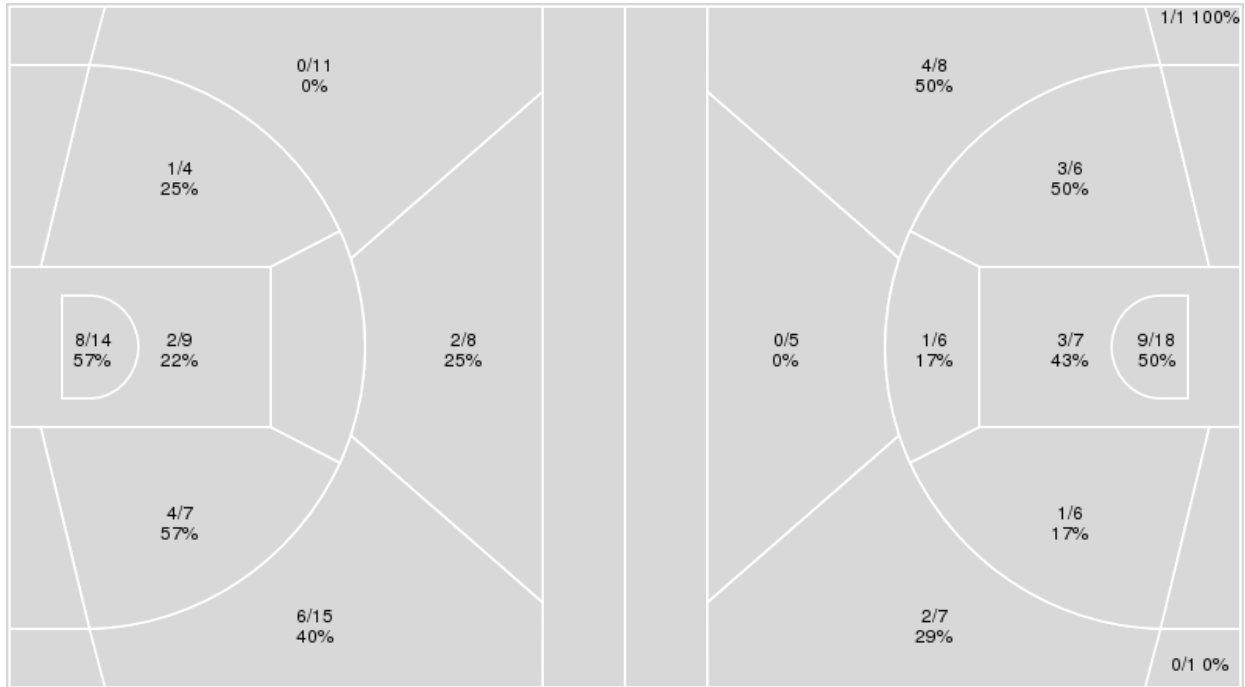

Officials: Michael Price, Benny Luna, Cheryl Blue

{ Players => 0, 1, 3, 10, 11, 12, 21, 22, 24, 32, 33, 34, 35, 2, 4; } FG
Types => All; Results => All;

{ Players => All; } FG Types => All; Results => All;

Colorado State

San Diego State

Colorado State	M/A	%
Field Goals	23/68	34
2 Points	15/34	44
3 Points	8/34	24
Free Throws	7/8	88

San Diego State	M/A	%
Field Goals	24/65	37
2 Points	17/43	40
3 Points	7/22	32
Free Throws	9/11	82