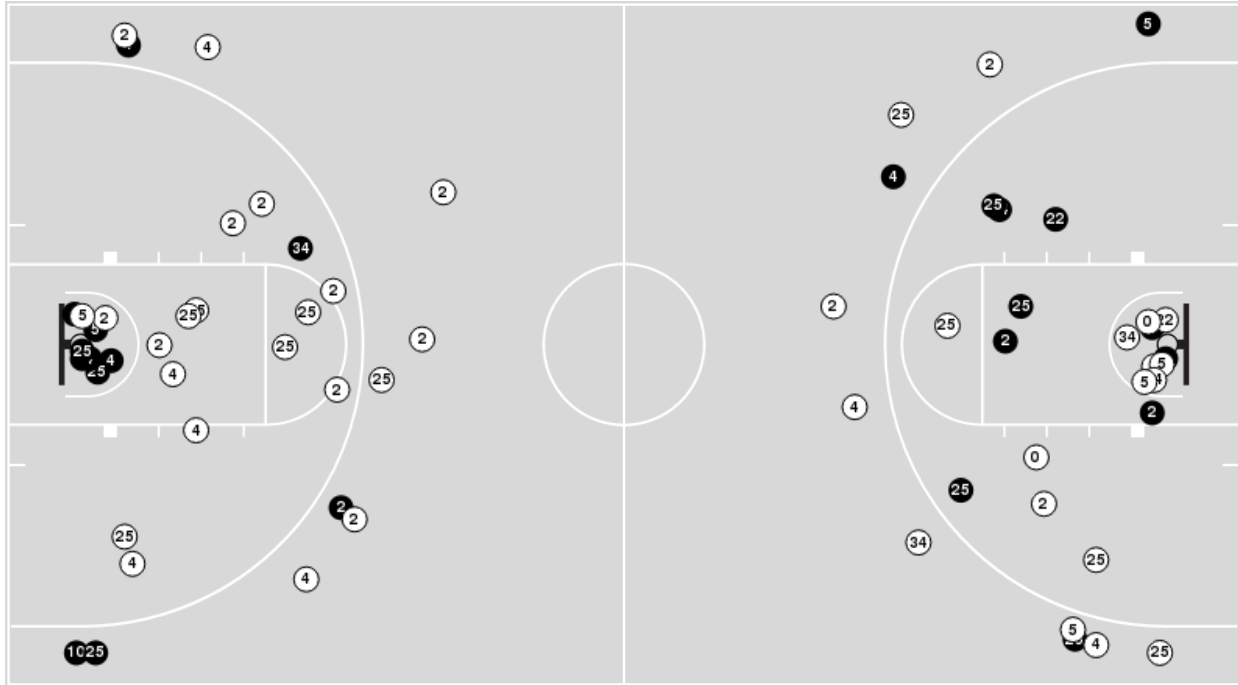

Players => AllFG Types=>AllResults=>All
San Diego State

All Field Goals