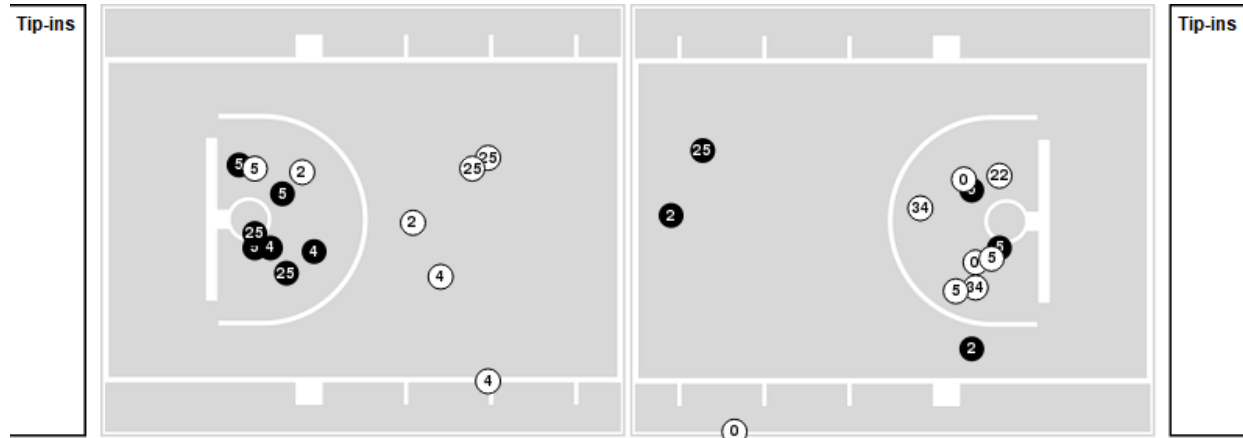

Blow Up Chart

● Made ○ Missed N - Player Number

San Diego State	M/A	%
Field Goals	24/65	37
2 Points	17/43	40
3 Points	7/22	32
Free Throws	9/11	82

San Diego State	M/A	%
Points in the Paint	24 (12 / 25)	48
Fast Break Points	9 (6/7)	86
Second Chance Points	8 (4/9)	44
Effective FG%	42