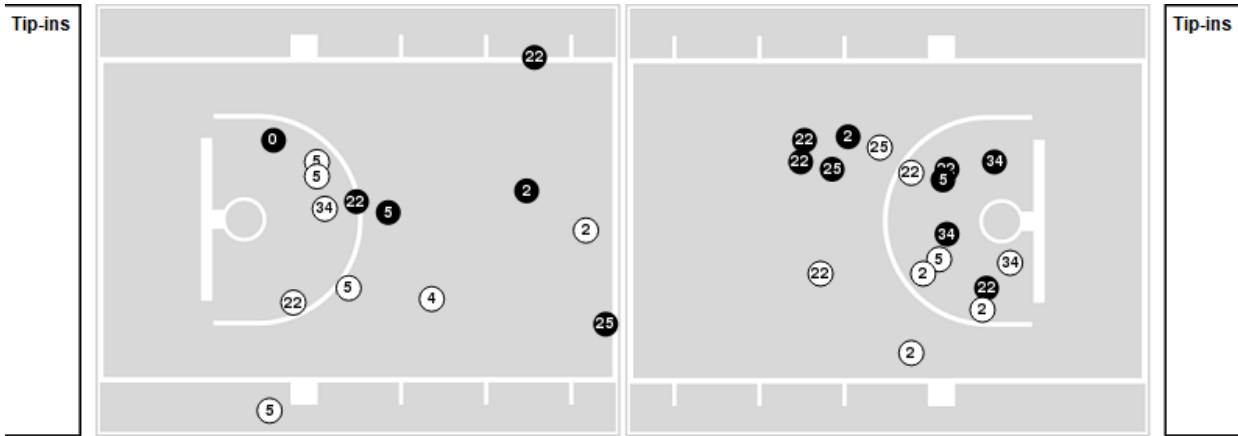

Blow Up Chart

● Made ○ Missed N - Player Number

San Diego St.	M/A	%
Field Goals	24/56	43
2 Points	20/44	45
3 Points	4/12	33
Free Throws	15/18	83

San Diego St.	M/A	%
Points in the Paint	28 (14 / 30)	47
Fast Break Points	9 (8/8)	100
Second Chance Points	5 (3/5)	60
Effective FG%	46