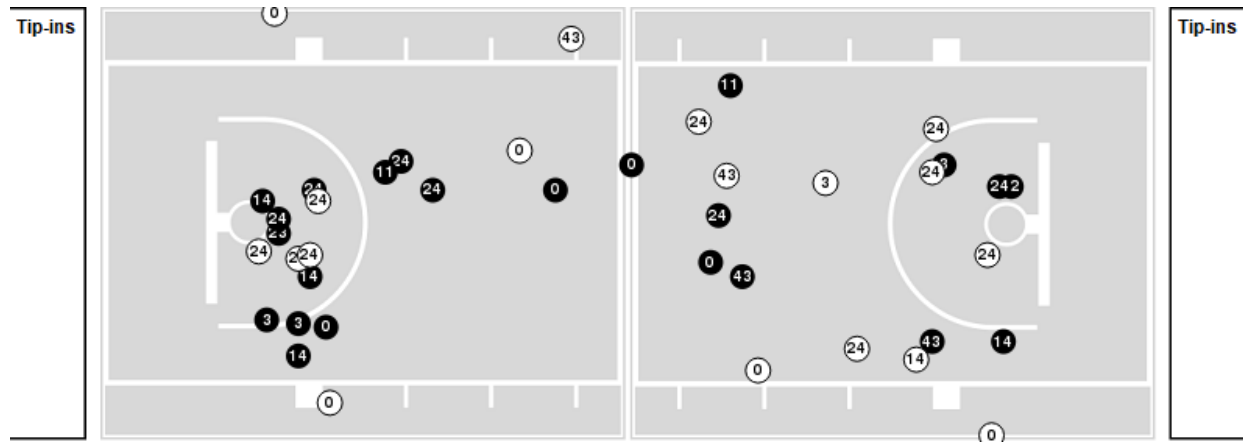

Blow Up Chart

● Made ○ Missed N - Player Number

UNLV	M/A	%
Field Goals	29/71	41
2 Points	27/57	47
3 Points	2/14	14
Free Throws	12/15	80

UNLV	M/A	%
Points in the Paint	46 (23 / 37)	62
Fast Break Points	9 (6/6)	100
Second Chance Points	16 (10/18)	56
Effective FG%	42