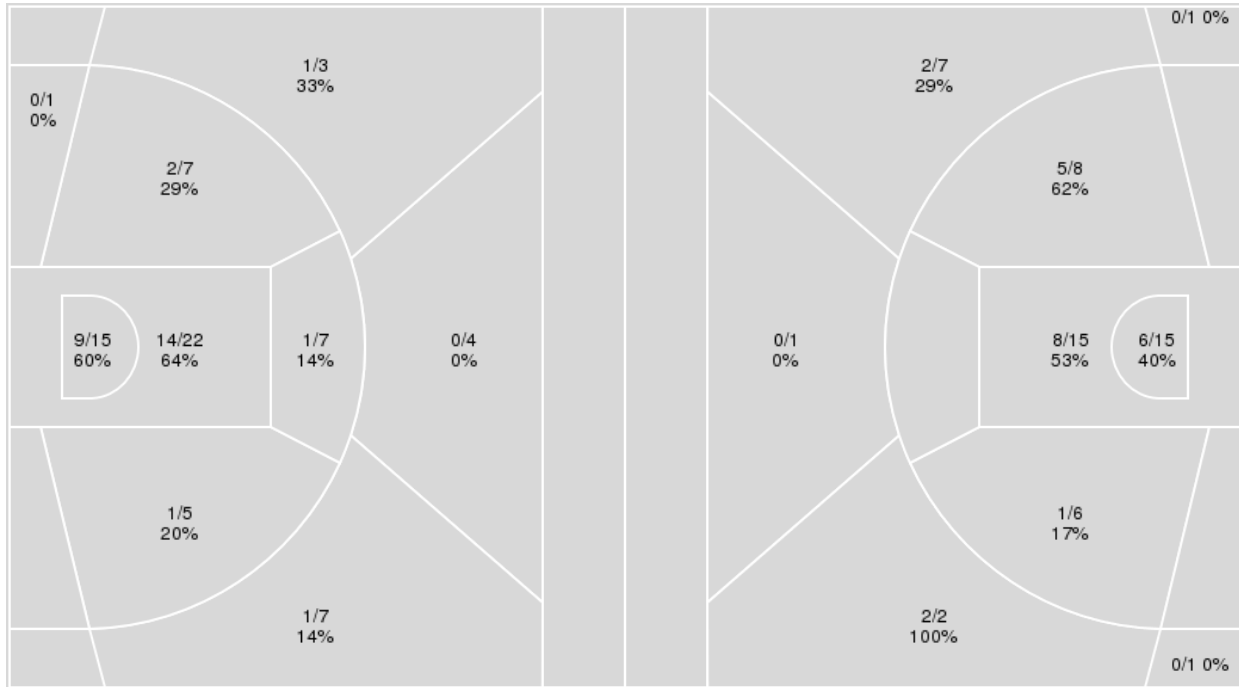

San Diego St. at UNLV

02/22/20 Cox Pavilion, Las Vegas
2019-20 Women's Basketball

Officials: Rick Thorne, Adria Molina, Ken Sowby

{ Players => 0, 1, 2, 3, 5, 10, 11, 12, 14, 15, 22, 23, 24, 25, 34, 43; } FG { Players => All; } FG Types => All; Results => All;
Types => All; Results => All;

UNLV

San Diego St.

UNLV	M/A	%
Field Goals	29/71	41
2 Points	27/57	47
3 Points	2/14	14
Free Throws	12/15	80

San Diego St.	M/A	%
Field Goals	24/56	43
2 Points	20/44	45
3 Points	4/12	33
Free Throws	15/18	83