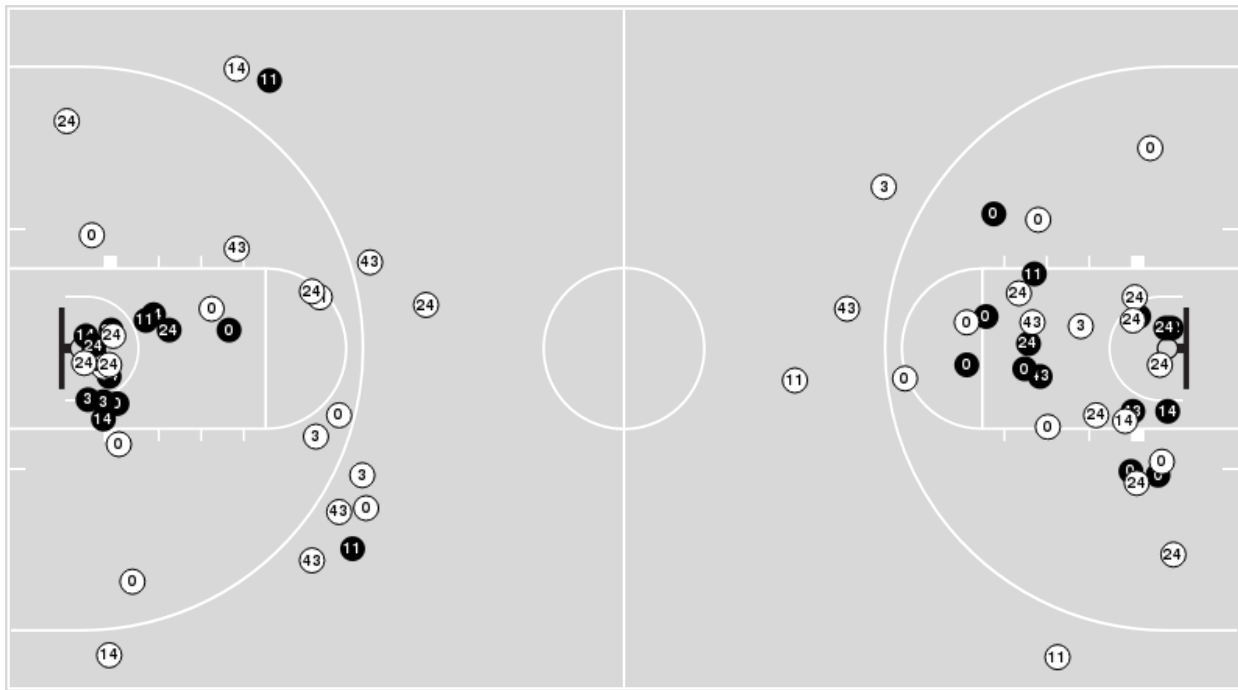

Players => 0, 1, 2, 3, 5, 10, 11, 12, 14, 15, 22, 23, 24, 25, 34, 43FG Types=>AllResults=>All

UNLV

All Field Goals