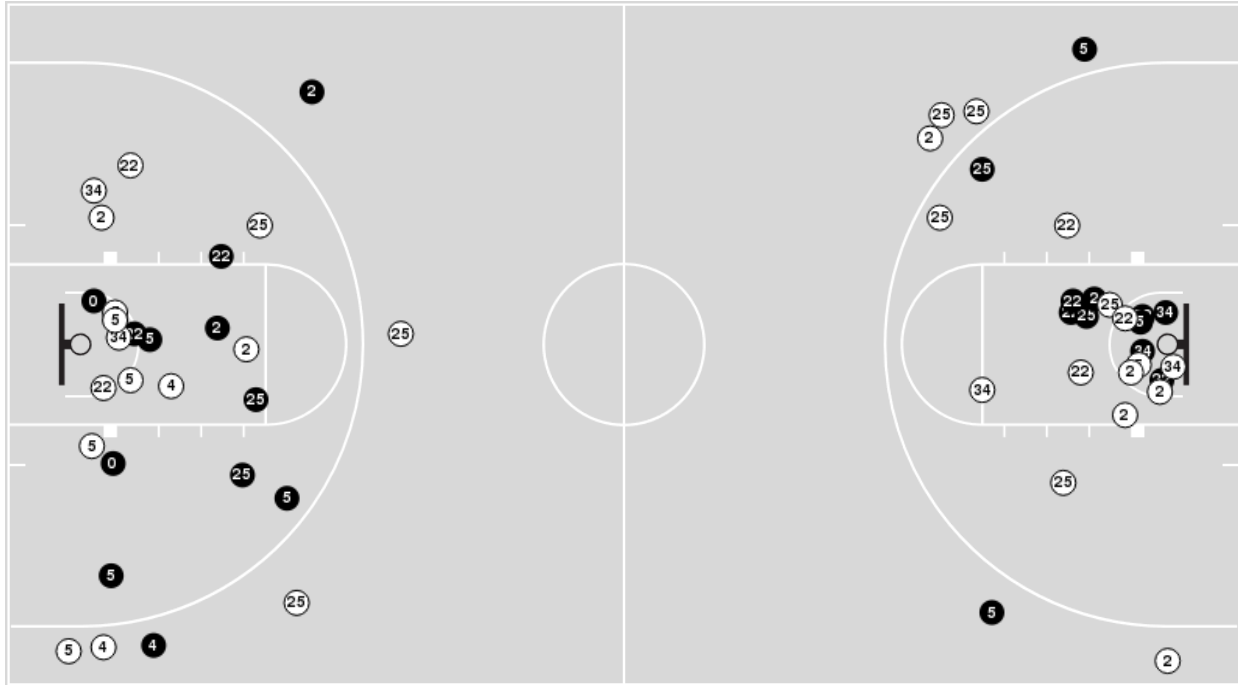

Players => AllFG Types=>AllResults=>All
San Diego St.

All Field Goals