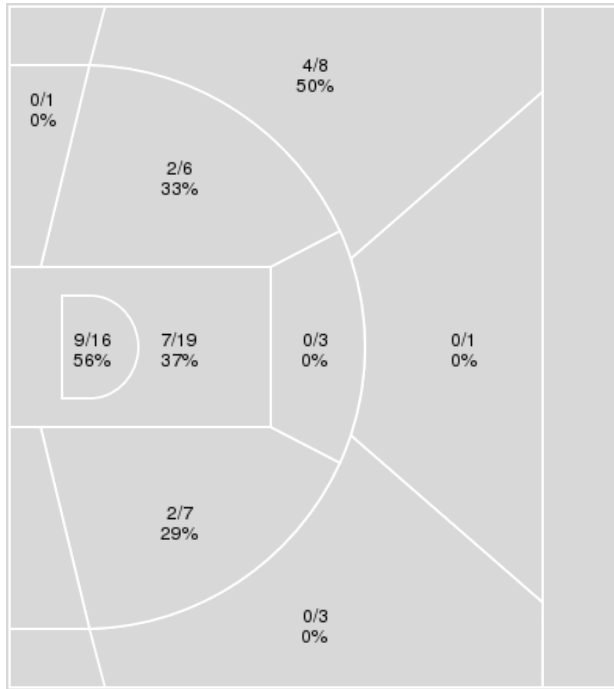

Officials: Scott Osborne, Adria Molina, Gator Parrish

{ Players => 0, 2, 3, 4, 5, 10, 15, 21, 22, 24, 25, 34, 45; } FG Types => All; Results => All;

{ Players => 3, 4, 5, 10, 14, 21, 22, 23, 25, 30, 31, 42, 44; } FG Types => All; Results => All;

San Diego State