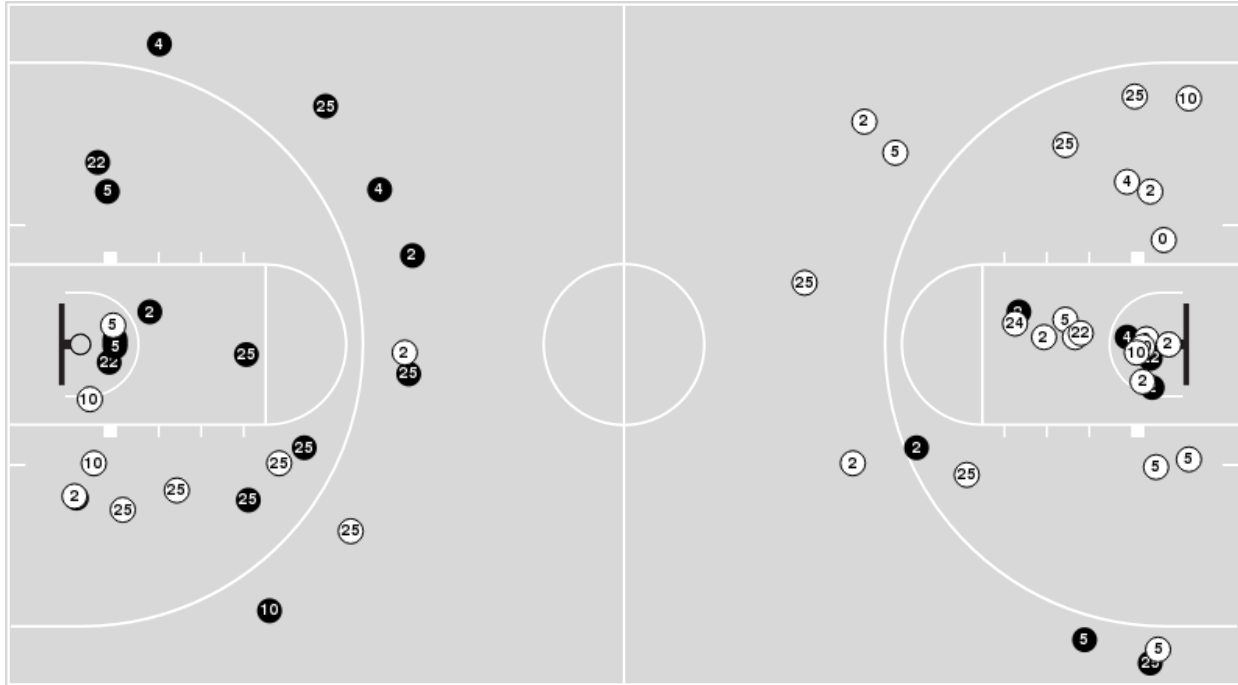

Officials: Melissa Barlow, Julie Krommenhoek, Roy Gulbeyan

Players => 0, 2, 3, 4, 5, 10, 15, 21, 22, 24, 25, 34, 45FG Types=>AllResults=>All

San Diego St.

All Field Goals