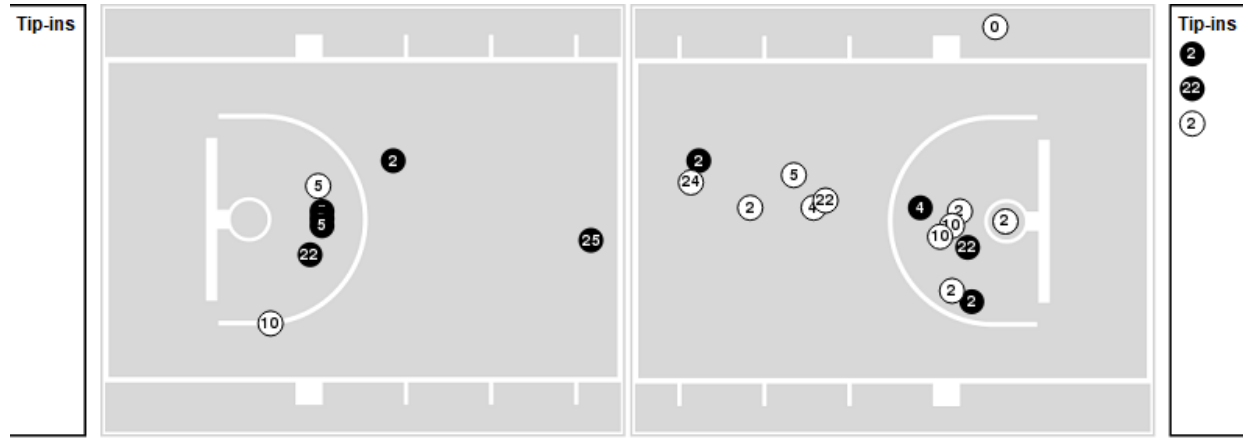

**Officials:** Melissa Barlow, Julie Krommenhoek, Roy Gulbeyan

Players => 0, 2, 3, 4, 5, 10, 15, 21, 22, 24, 25, 34, 45FG Types=>AllResults=>All

**San Diego St.**

**All Field Goals**

**Blow Up Chart**

● Made ○ Missed N - Player Number