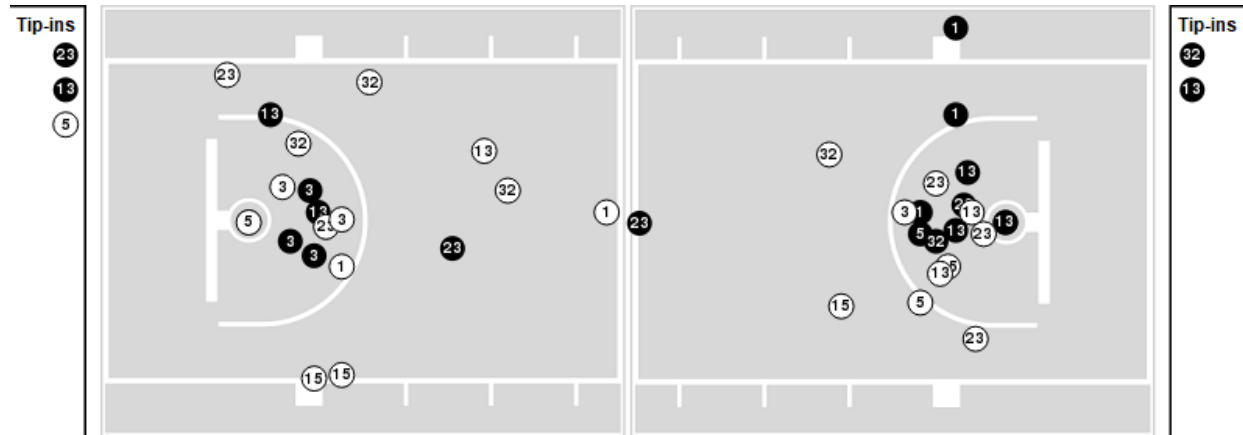

Blow Up Chart

● Made   ○ Missed   N - Player Number

New Mexico	M/A	%
Field Goals	23/66	35
2 Points	22/49	45
3 Points	1/17	6
Free Throws	11/20	55

New Mexico	M/A	%
Points in the Paint	38 (19 / 40)	48
Fast Break Points	11 (9/12)	75
Second Chance Points	8 (4/11)	36
Effective FG%	36