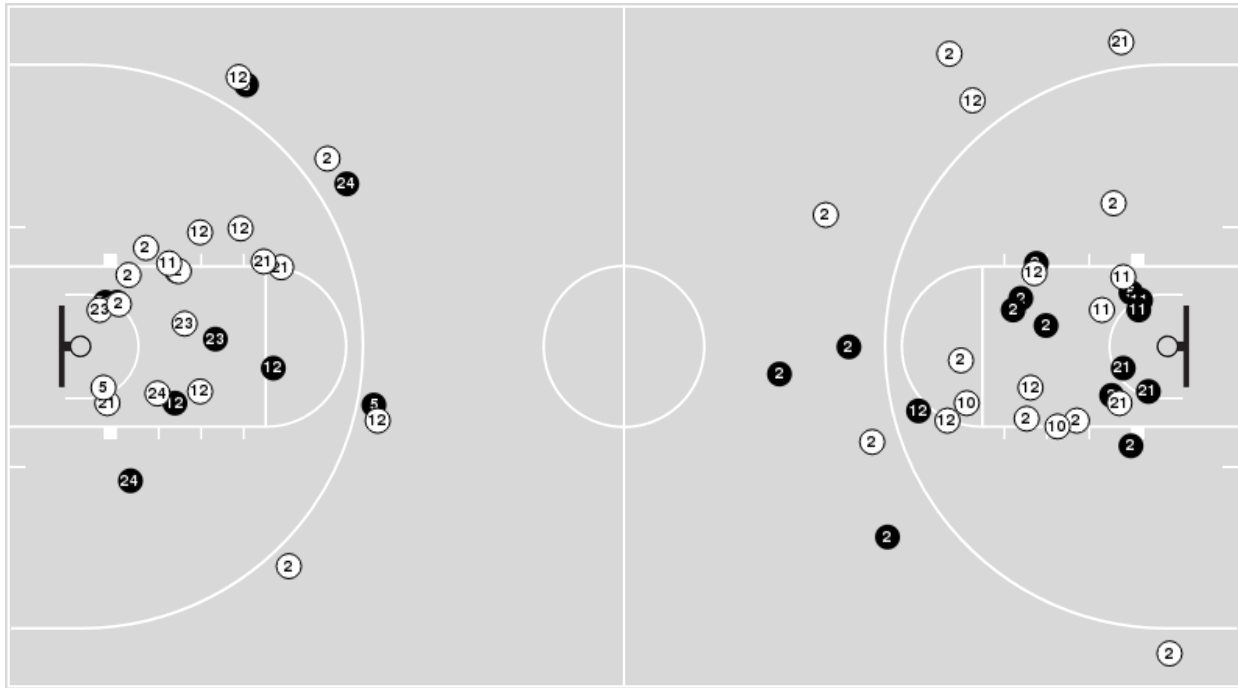

Officials: Michol Murray, Chuck Gonzalez, Anita Ortega

Players => 1, 2, 3, 4, 5, 10, 11, 12, 13, 15, 21, 22, 23, 24, 30FG Types=>AllResults=>All

San Diego State

All Field Goals