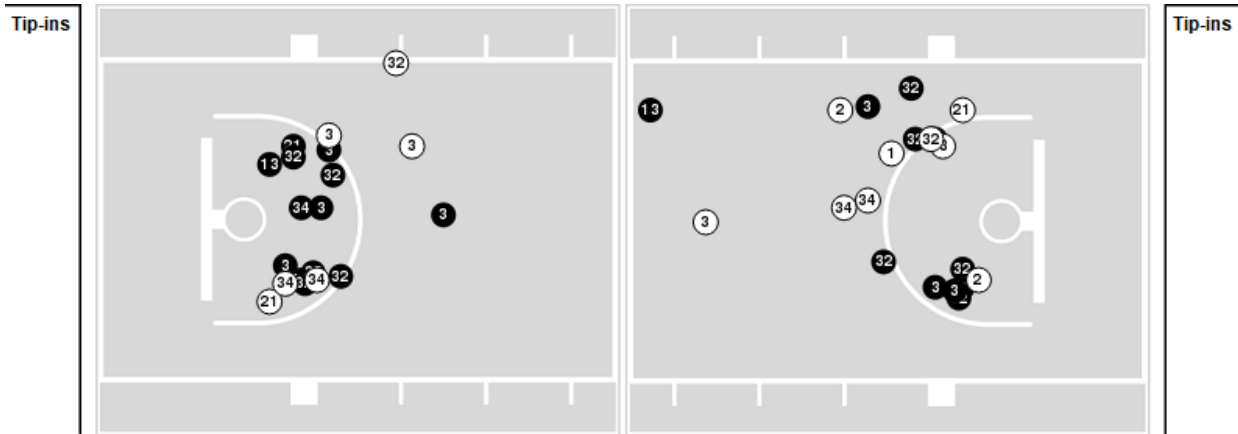

Blow Up Chart

● Made ○ Missed N - Player Number

California Baptist	M/A	%
Field Goals	30/65	46
2 Points	25/40	62
3 Points	5/25	20
Free Throws	10/13	77

California Baptist	M/A	%
Points in the Paint	50 (25 / 39)	64
Fast Break Points	15 (10/12)	83
Second Chance Points	7 (3/5)	60
Effective FG%	50