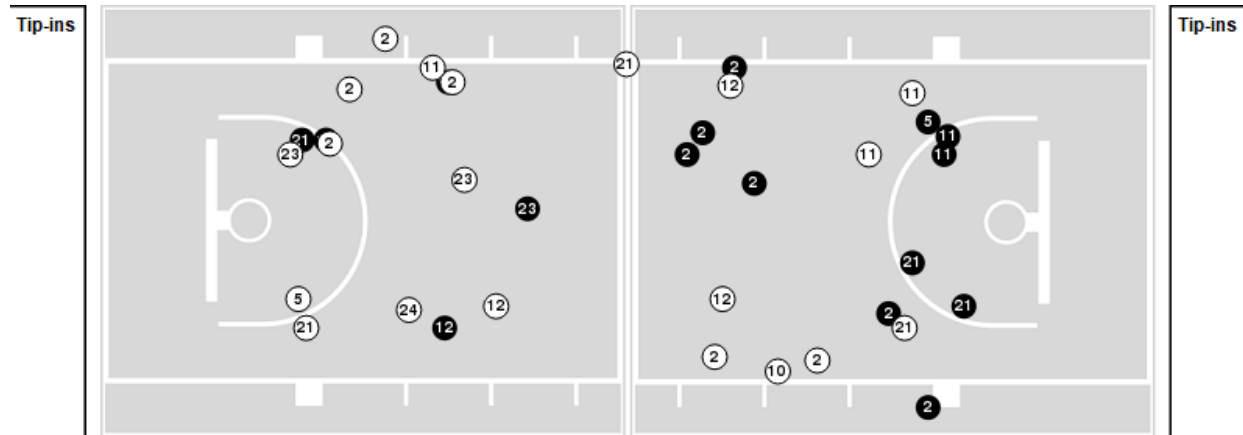

Blow Up Chart

● Made   ○ Missed   N - Player Number

San Diego State	M/A	%
Field Goals	25/62	40
2 Points	19/46	41
3 Points	6/16	38
Free Throws	15/22	68

San Diego State	M/A	%
Points in the Paint	28 (14 / 31)	45
Fast Break Points	7 (3/4)	75
Second Chance Points	10 (5/8)	63
Effective FG%	45