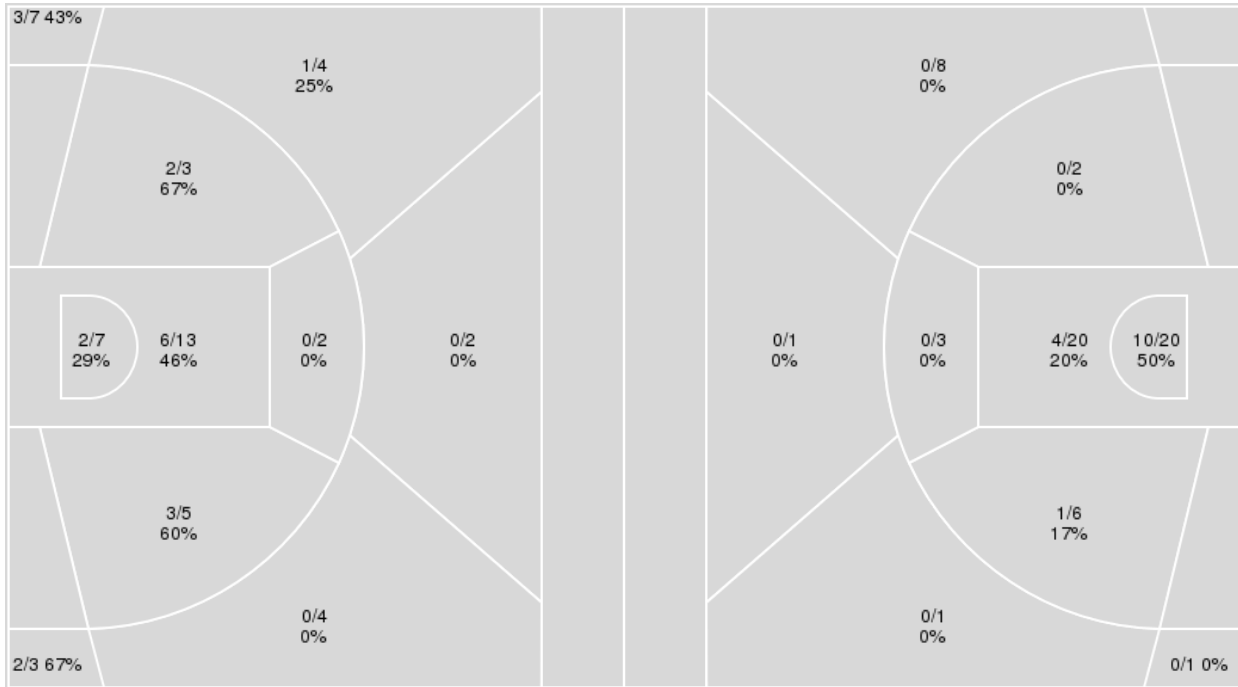

UNLV at San Diego State

01/25/20 Viejas Arena, San Diego
2019-20 Women's Basketball

Officials: Brian Woods, Cheryl Blue, Scott Osborne

{ Players => 0, 2, 3, 4, 5, 10, 15, 22, 24, 25, 33, 34, 45; } FG Types => All; Results => All;

{ Players => 0, 1, 2, 3, 5, 10, 11, 12, 14, 15, 22, 23, 24, 25, 34, 43; } FG Types => All; Results => All;

San Diego State

UNLV

San Diego State	M/A	%
Field Goals	19/50	38
2 Points	13/30	43
3 Points	6/20	30
Free Throws	4/6	67

UNLV	M/A	%
Field Goals	15/62	24
2 Points	15/51	29
3 Points	0/11	0
Free Throws	9/14	64