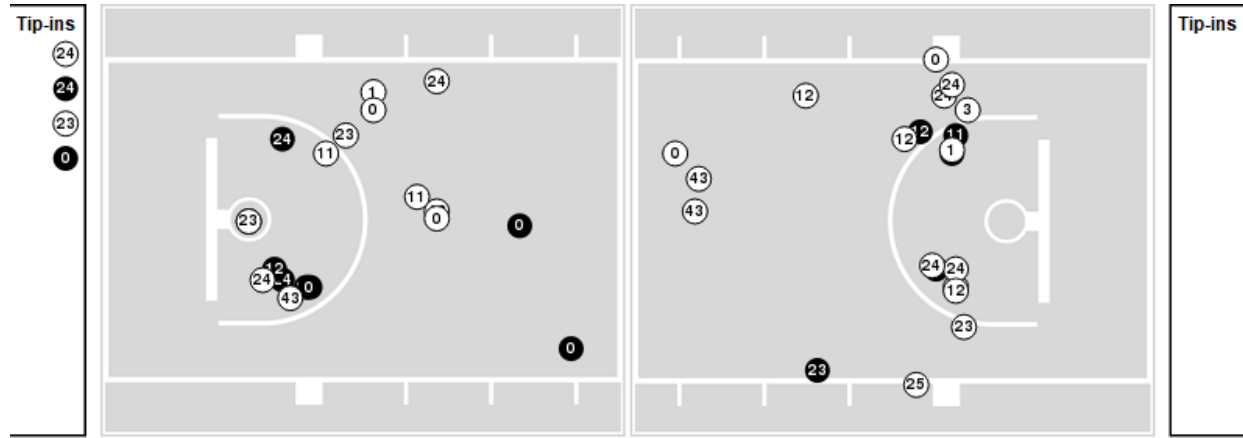

**Officials:** Brian Woods, Cheryl Blue, Scott Osborne

Players => 0, 1, 2, 3, 5, 10, 11, 12, 14, 15, 22, 23, 24, 25, 34, 43 FG Types=>All Results=>All

**UNLV**

**All Field Goals**

**Blow Up Chart**

● Made ○ Missed N - Player Number