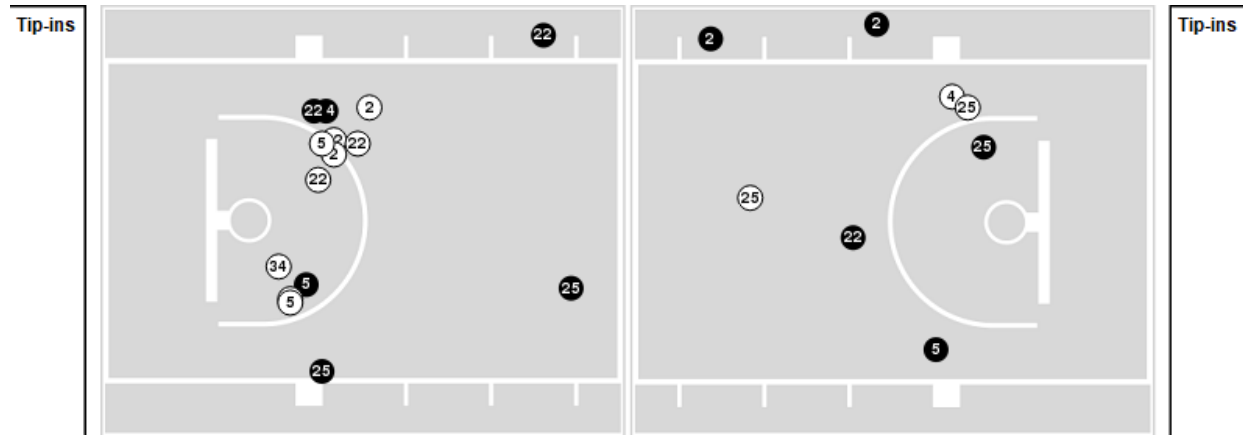

Blow Up Chart

● Made ○ Missed N - Player Number

San Diego State	M/A	%
Field Goals	19/50	38
2 Points	13/30	43
3 Points	6/20	30
Free Throws	4/6	67

San Diego State	M/A	%
Points in the Paint	16 (8 / 20)	40
Fast Break Points	6 (4/4)	100
Second Chance Points	0 (0/3)	0
Effective FG%	44