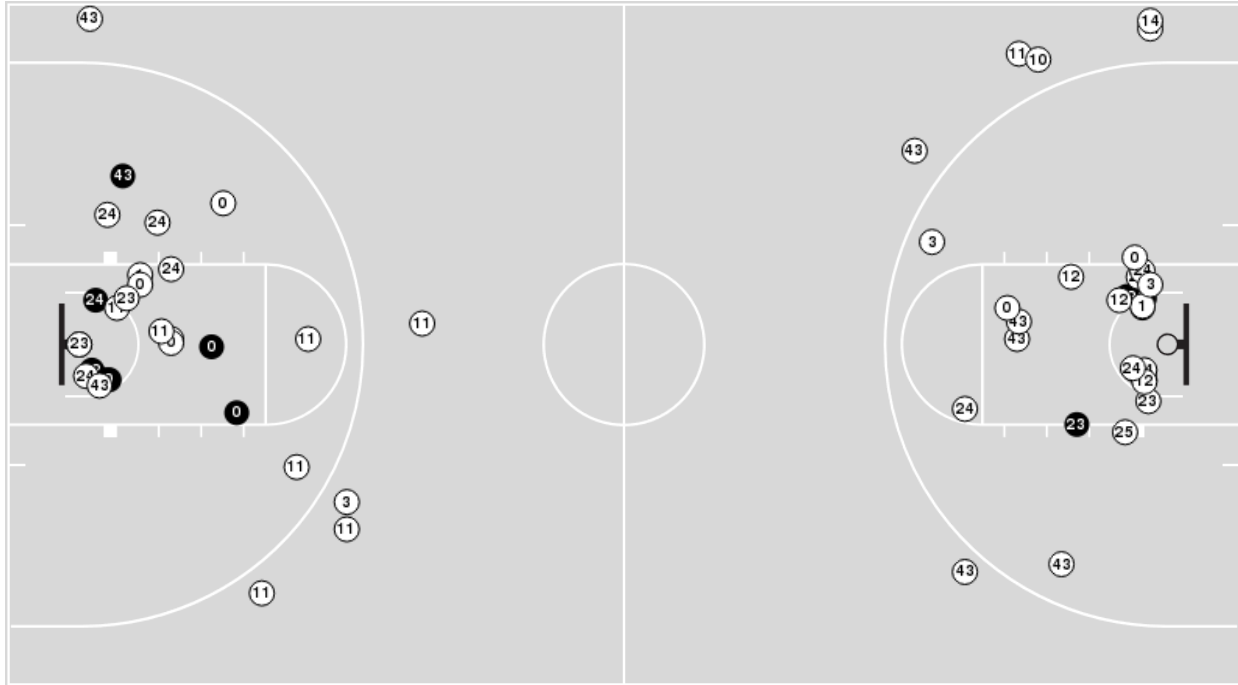

Officials: Brian Woods, Cheryl Blue, Scott Osborne

Players => 0, 1, 2, 3, 5, 10, 11, 12, 14, 15, 22, 23, 24, 25, 34, 43 FG Types=>All Results=>All

UNLV

All Field Goals