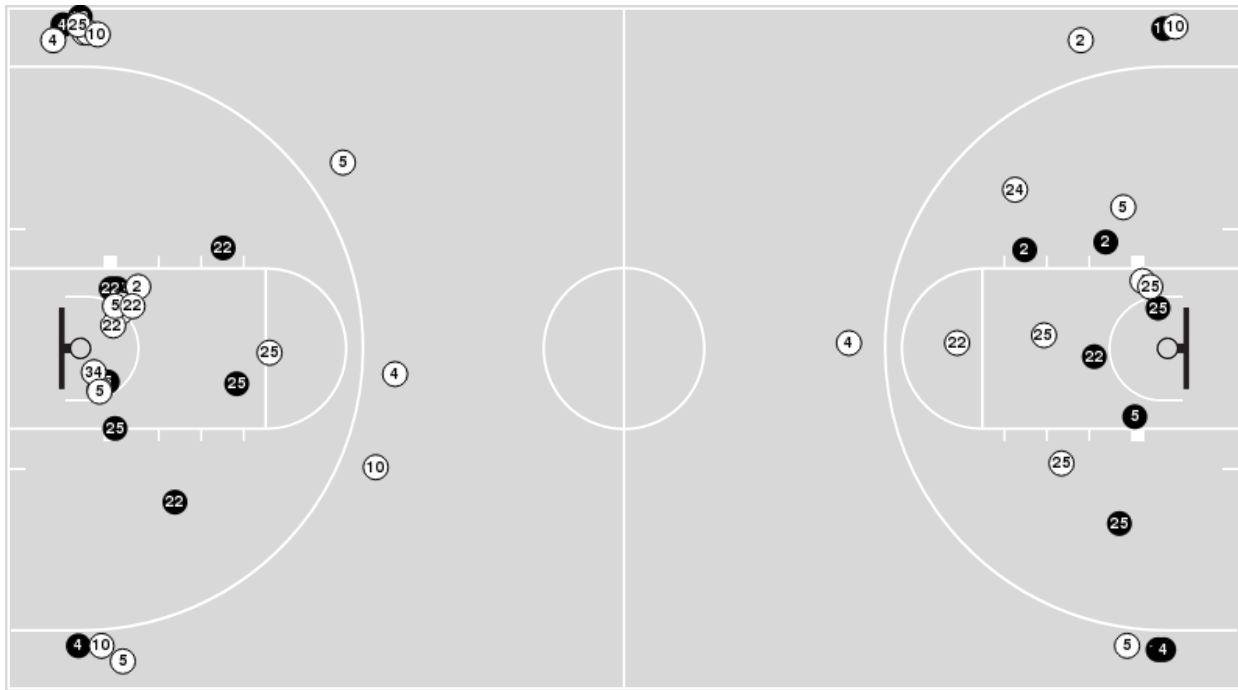

Players => 0, 2, 3, 4, 5, 10, 15, 22, 24, 25, 33, 34, 45FG Types=>AllResults=>All

San Diego State

All Field Goals