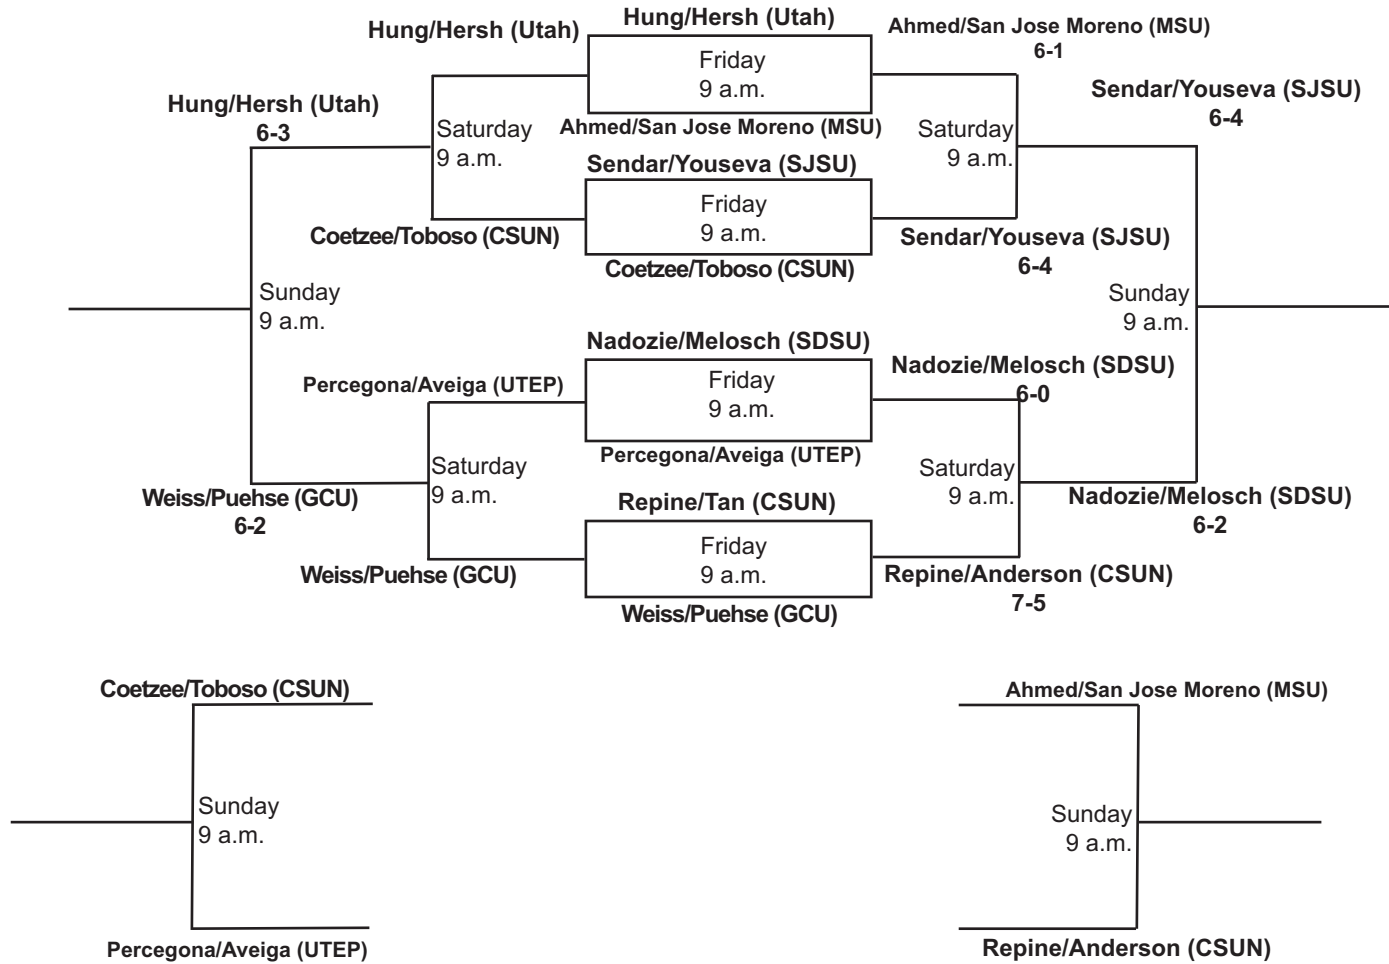

SDSU Fall Tennis Classic I
Sept. 27 - Sept. 29, 2019
Singles - Red

SDSU Fall Tennis Classic I
Sept. 27 - Sept. 29, 2019
Singles - Black

Consolation

Championship

SDSU Fall Tennis Classic I
Sept. 27 - Sept. 29, 2019
Singles - White

SDSU Fall Tennis Classic I
Sept. 27 - Sept. 29, 2019
Singles - Gold

SDSU Fall Tennis Classic I
Sept. 27 - Sept. 29, 2019
Singles - Silver

SDSU Fall Tennis Classic I
Sept. 27 - Sept. 29, 2019
Singles - Gray

SDSU Fall Tennis Classic I
Sept. 27 - Sept. 29, 2019
Doubles - Red

Consolation

Championship

SDSU Fall Tennis Classic I
Sept. 27 - Sept. 29, 2019
Doubles - White

SDSU Fall Tennis Classic I
Sept. 27 - Sept. 29, 2019
Doubles - Black