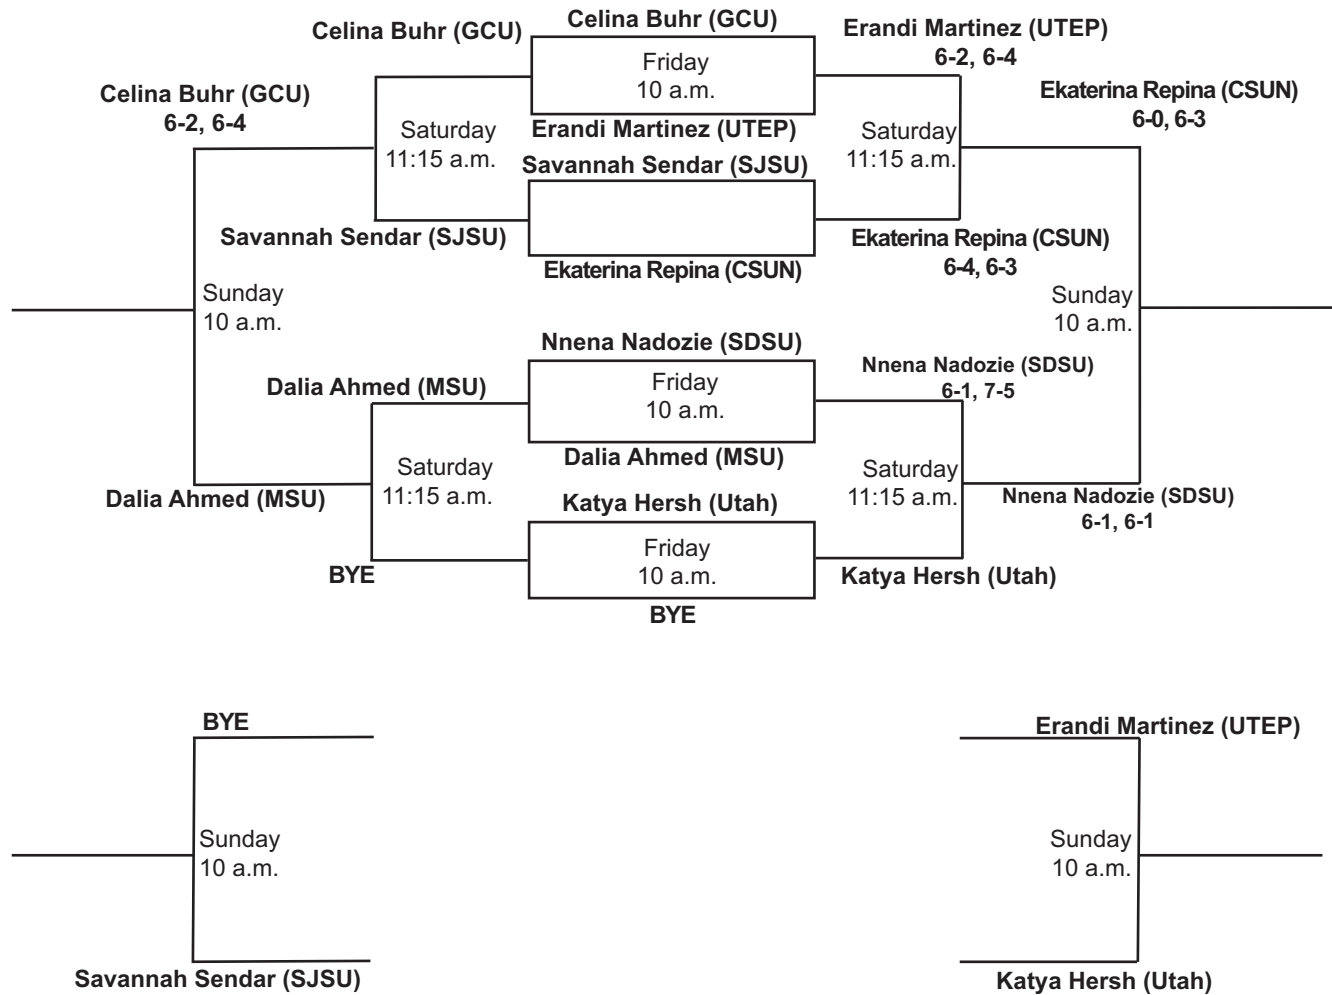

SDSU Fall Tennis Classic I
Sept. 27 - Sept. 29, 2019
Singles - Red

SDSU Fall Tennis Classic I
Sept. 27 - Sept. 29, 2019
Singles - Black

Consolation

Championship

SDSU Fall Tennis Classic I
Sept. 27 - Sept. 29, 2019
Singles - White

SDSU Fall Tennis Classic I
Sept. 27 - Sept. 29, 2019
Singles - Gold

SDSU Fall Tennis Classic I
Sept. 27 - Sept. 29, 2019
Singles - Silver

SDSU Fall Tennis Classic I
Sept. 27 - Sept. 29, 2019
Singles - Gray

SDSU Fall Tennis Classic I
Sept. 27 - Sept. 29, 2019
Doubles - Red

Consolation

Championship

SDSU Fall Tennis Classic I
Sept. 27 - Sept. 29, 2019
Doubles - White

SDSU Fall Tennis Classic I
Sept. 27 - Sept. 29, 2019
Doubles - Black