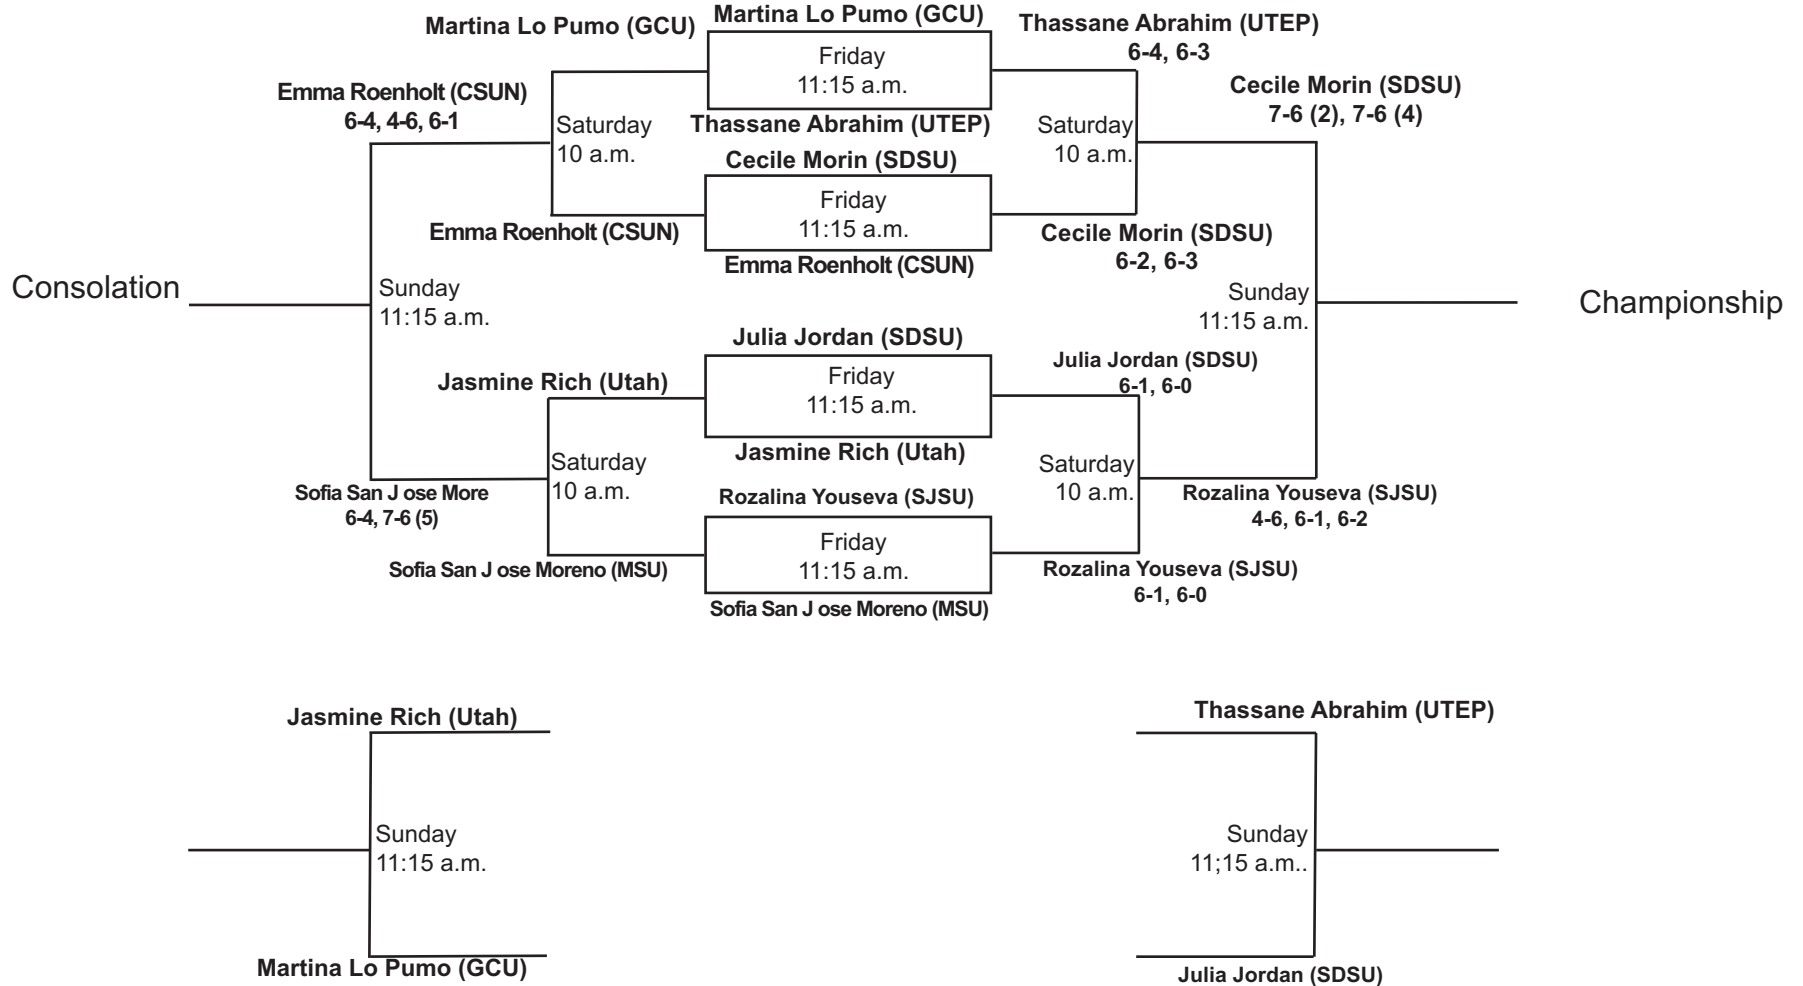

SDSU Fall Tennis Classic I
Sept. 27 - Sept. 29, 2019
Singles - Red

SDSU Fall Tennis Classic I
Sept. 27 - Sept. 29, 2019
Singles - Black

Consolation

Championship

SDSU Fall Tennis Classic I
Sept. 27 - Sept. 29, 2019
Singles - White

SDSU Fall Tennis Classic I
Sept. 27 - Sept. 29, 2019
Singles - Gold

SDSU Fall Tennis Classic I
Sept. 27 - Sept. 29, 2019
Singles - Silver

SDSU Fall Tennis Classic I
Sept. 27 - Sept. 29, 2019
Singles - Gray

SDSU Fall Tennis Classic I
Sept. 27 - Sept. 29, 2019
Doubles - Red

Consolation

Championship

SDSU Fall Tennis Classic I
Sept. 27 - Sept. 29, 2019
Doubles - White

SDSU Fall Tennis Classic I
Sept. 27 - Sept. 29, 2019
Doubles - Black