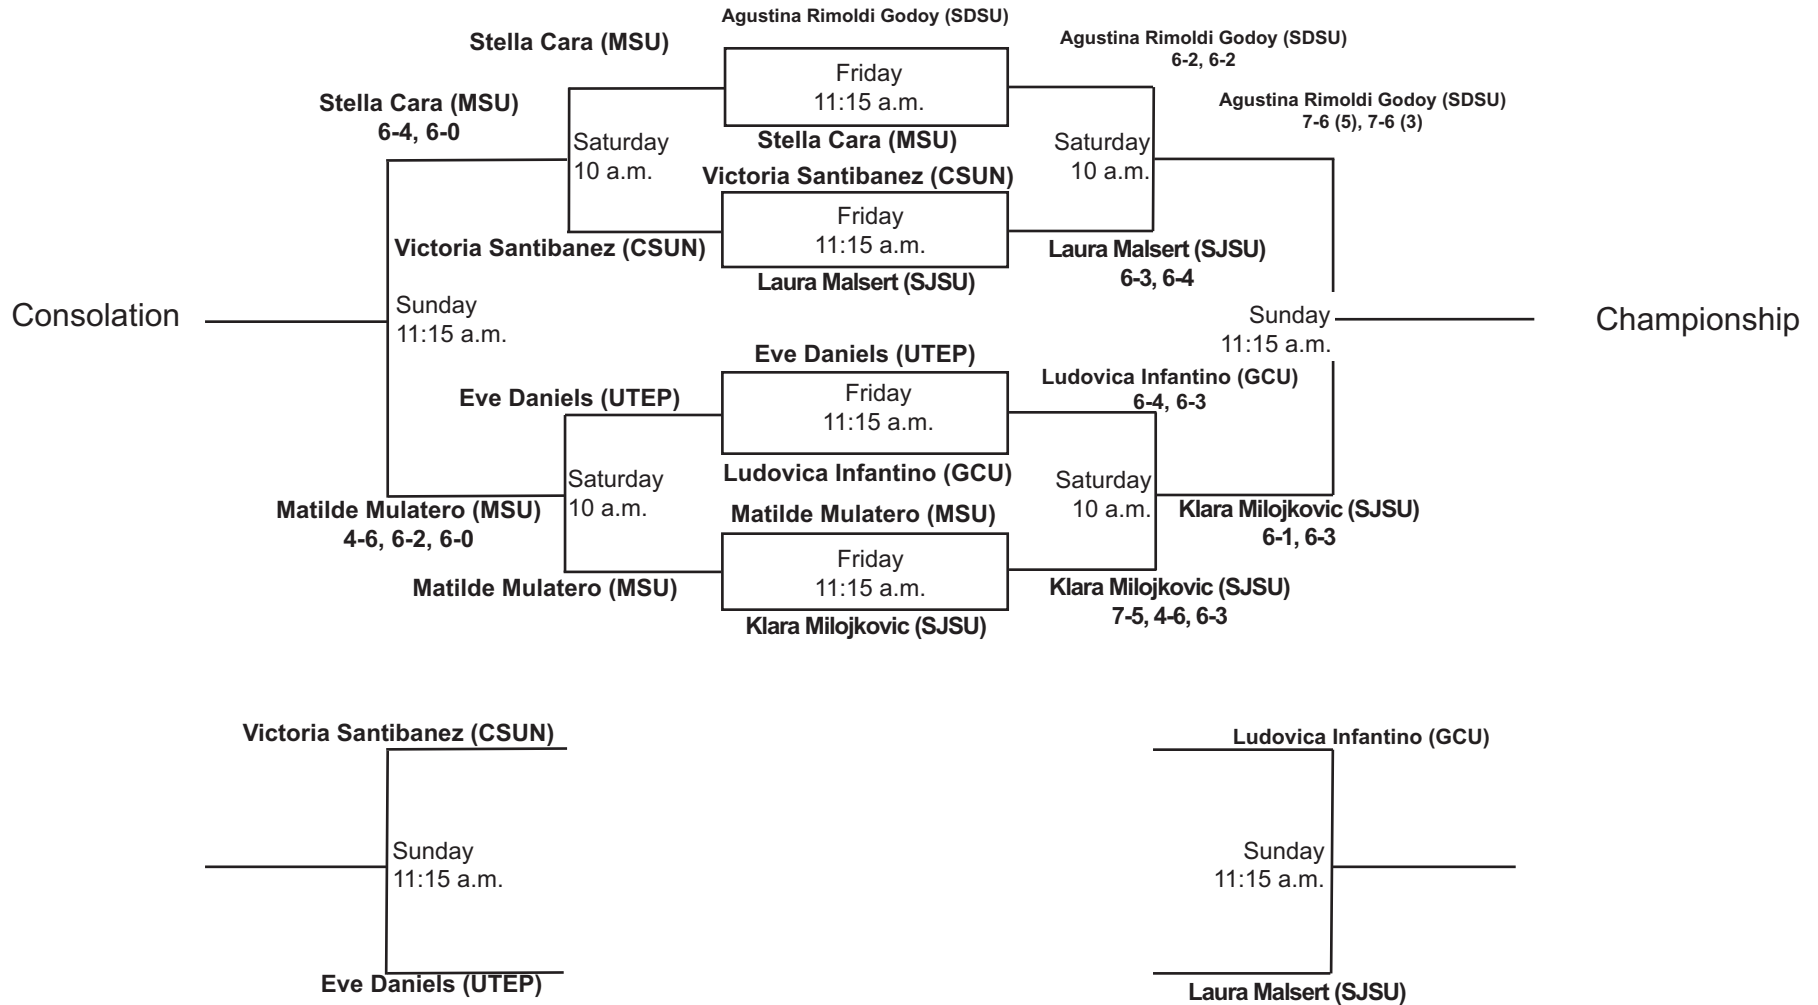

SDSU Fall Tennis Classic I
Sept. 27 - Sept. 29, 2019
Singles - Red

SDSU Fall Tennis Classic I
Sept. 27 - Sept. 29, 2019
Singles - Black

Consolation

Championship

SDSU Fall Tennis Classic I
Sept. 27 - Sept. 29, 2019
Singles - White

SDSU Fall Tennis Classic I
Sept. 27 - Sept. 29, 2019
Singles - Gold

SDSU Fall Tennis Classic I
Sept. 27 - Sept. 29, 2019
Singles - Silver

SDSU Fall Tennis Classic I
Sept. 27 - Sept. 29, 2019
Singles - Gray

SDSU Fall Tennis Classic I
Sept. 27 - Sept. 29, 2019
Doubles - Red

Consolation

Championship

SDSU Fall Tennis Classic I
Sept. 27 - Sept. 29, 2019
Doubles - White

SDSU Fall Tennis Classic I
Sept. 27 - Sept. 29, 2019
Doubles - Black