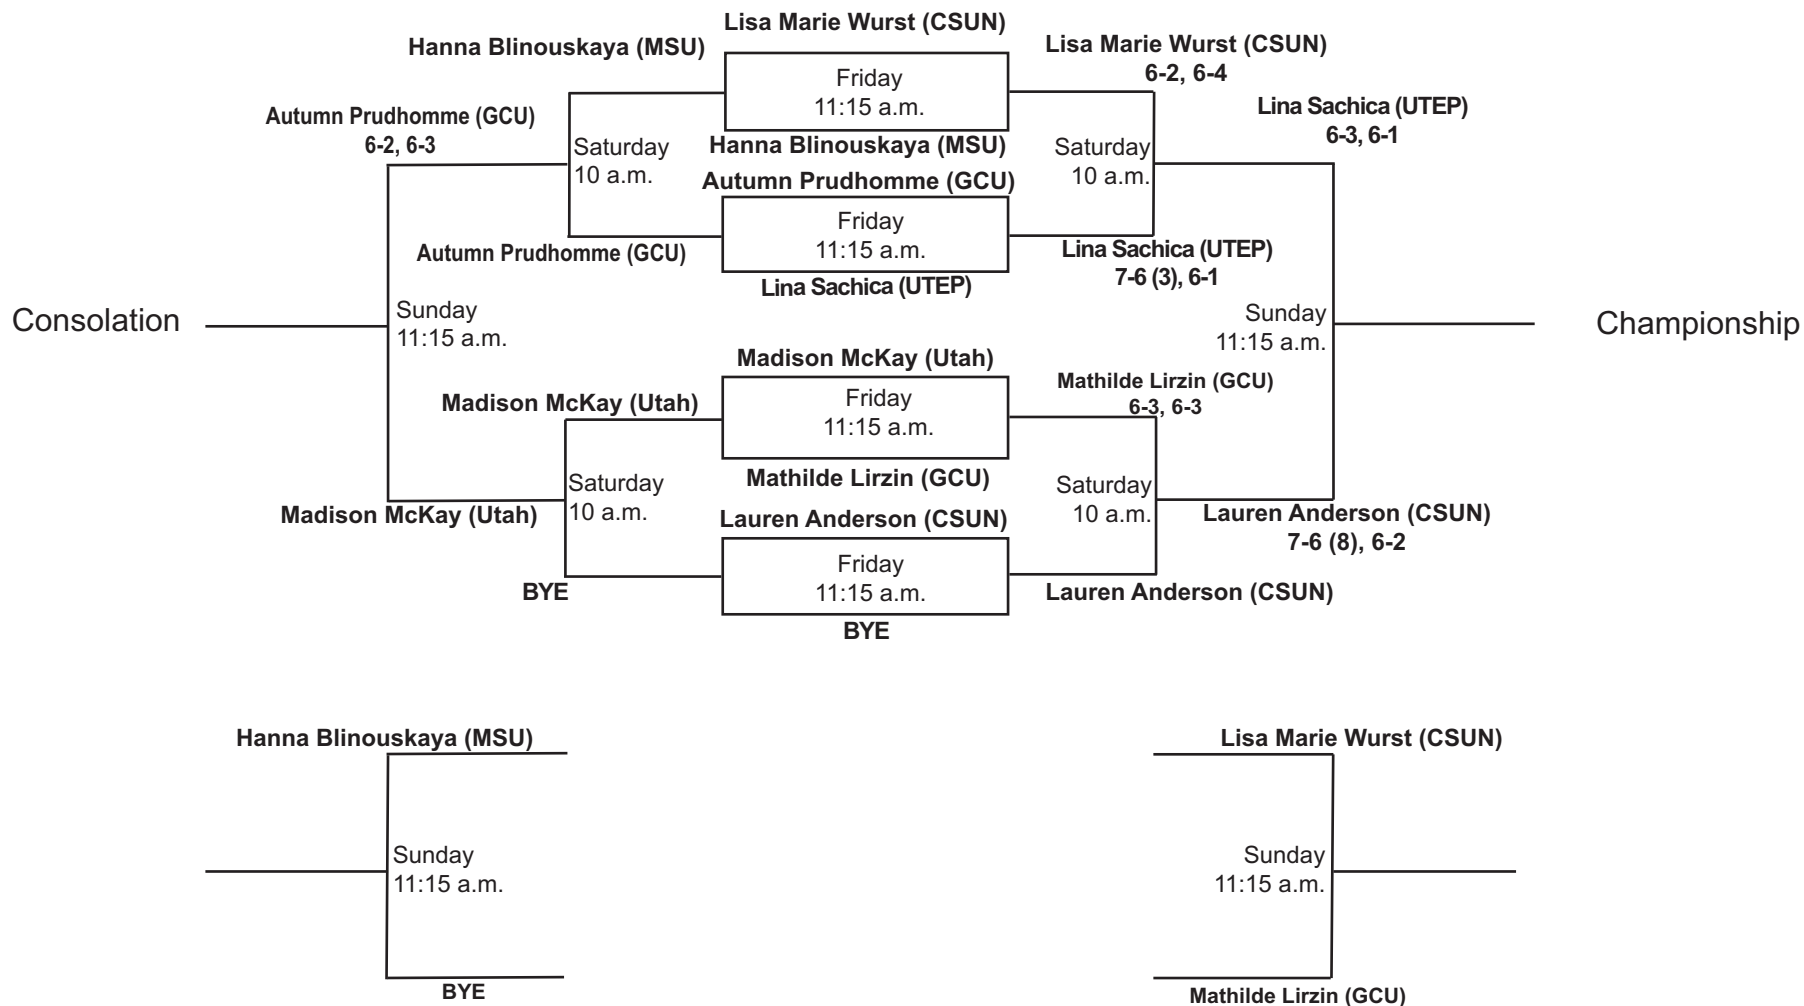

SDSU Fall Tennis Classic I
Sept. 27 - Sept. 29, 2019
Singles - Red

SDSU Fall Tennis Classic I
Sept. 27 - Sept. 29, 2019
Singles - Black

Consolation

Championship

SDSU Fall Tennis Classic I
Sept. 27 - Sept. 29, 2019
Singles - White

SDSU Fall Tennis Classic I
Sept. 27 - Sept. 29, 2019
Singles - Gold

SDSU Fall Tennis Classic I
Sept. 27 - Sept. 29, 2019
Singles - Silver

SDSU Fall Tennis Classic I
Sept. 27 - Sept. 29, 2019
Singles - Gray

SDSU Fall Tennis Classic I
Sept. 27 - Sept. 29, 2019
Doubles - Red

Consolation

Championship

SDSU Fall Tennis Classic I
Sept. 27 - Sept. 29, 2019
Doubles - White

SDSU Fall Tennis Classic I
Sept. 27 - Sept. 29, 2019
Doubles - Black