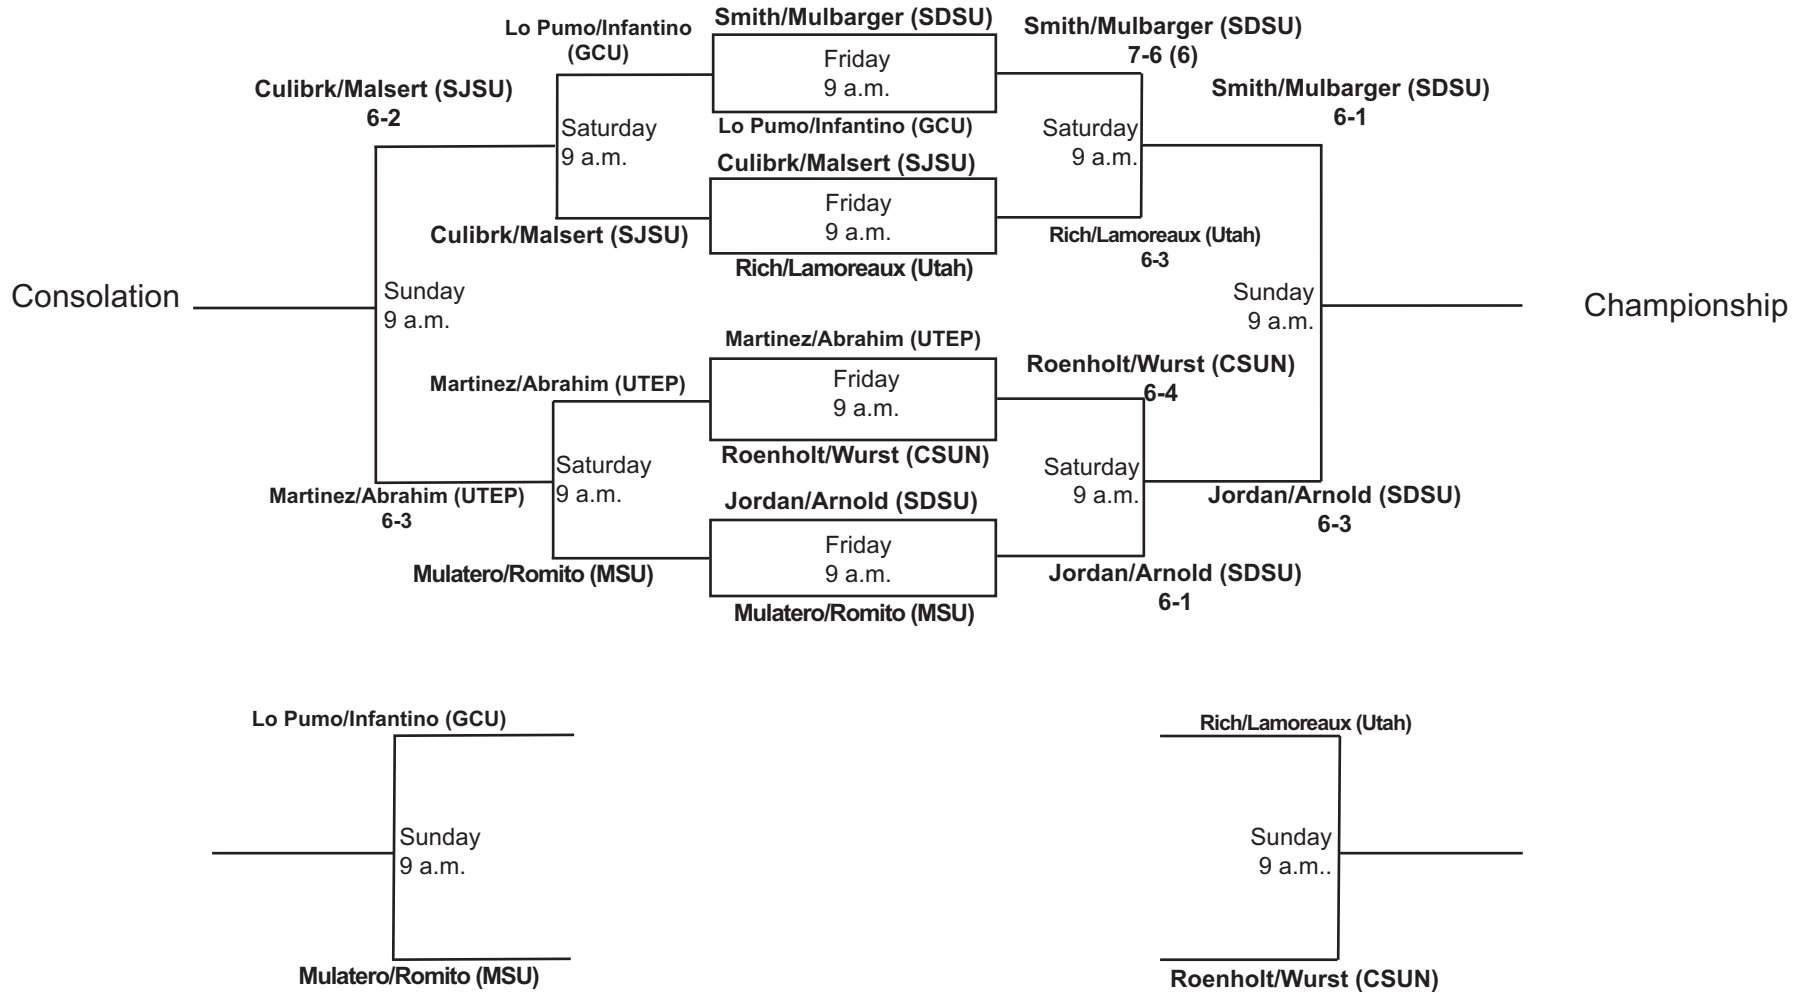

SDSU Fall Tennis Classic I
Sept. 27 - Sept. 29, 2019
Singles - Red

SDSU Fall Tennis Classic I
Sept. 27 - Sept. 29, 2019
Singles - Black

Consolation

Championship

SDSU Fall Tennis Classic I
Sept. 27 - Sept. 29, 2019
Singles - White

SDSU Fall Tennis Classic I
Sept. 27 - Sept. 29, 2019
Singles - Gold

SDSU Fall Tennis Classic I
Sept. 27 - Sept. 29, 2019
Singles - Silver

SDSU Fall Tennis Classic I
Sept. 27 - Sept. 29, 2019
Singles - Gray

SDSU Fall Tennis Classic I
Sept. 27 - Sept. 29, 2019
Doubles - Red

Consolation

Championship

SDSU Fall Tennis Classic I
Sept. 27 - Sept. 29, 2019
Doubles - White

SDSU Fall Tennis Classic I
Sept. 27 - Sept. 29, 2019
Doubles - Black