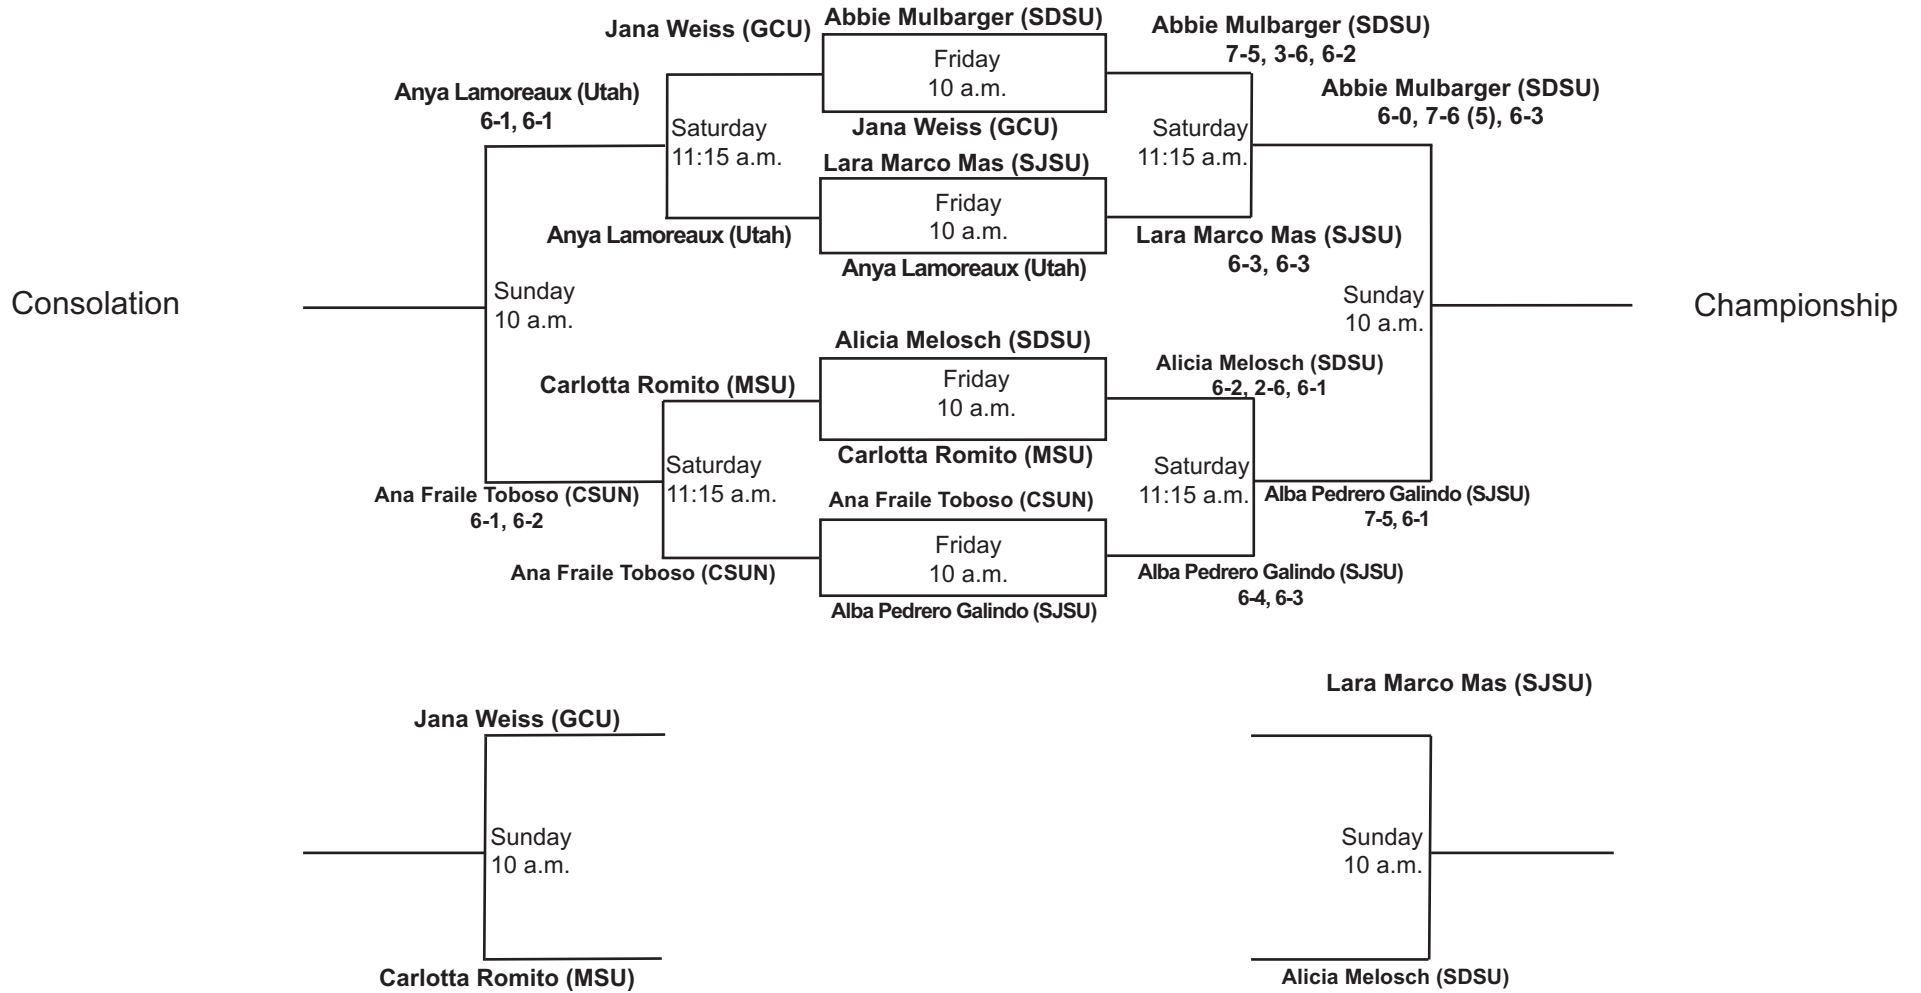

SDSU Fall Tennis Classic I
Sept. 27 - Sept. 29, 2019
Singles - Red

SDSU Fall Tennis Classic I
Sept. 27 - Sept. 29, 2019
Singles - Black

Consolation

Championship

SDSU Fall Tennis Classic I
Sept. 27 - Sept. 29, 2019
Singles - White

SDSU Fall Tennis Classic I
Sept. 27 - Sept. 29, 2019
Singles - Gold

SDSU Fall Tennis Classic I
Sept. 27 - Sept. 29, 2019
Singles - Silver

SDSU Fall Tennis Classic I
Sept. 27 - Sept. 29, 2019
Singles - Gray

SDSU Fall Tennis Classic I
Sept. 27 - Sept. 29, 2019
Doubles - Red

Consolation

Championship

SDSU Fall Tennis Classic I
Sept. 27 - Sept. 29, 2019
Doubles - White

SDSU Fall Tennis Classic I
Sept. 27 - Sept. 29, 2019
Doubles - Black