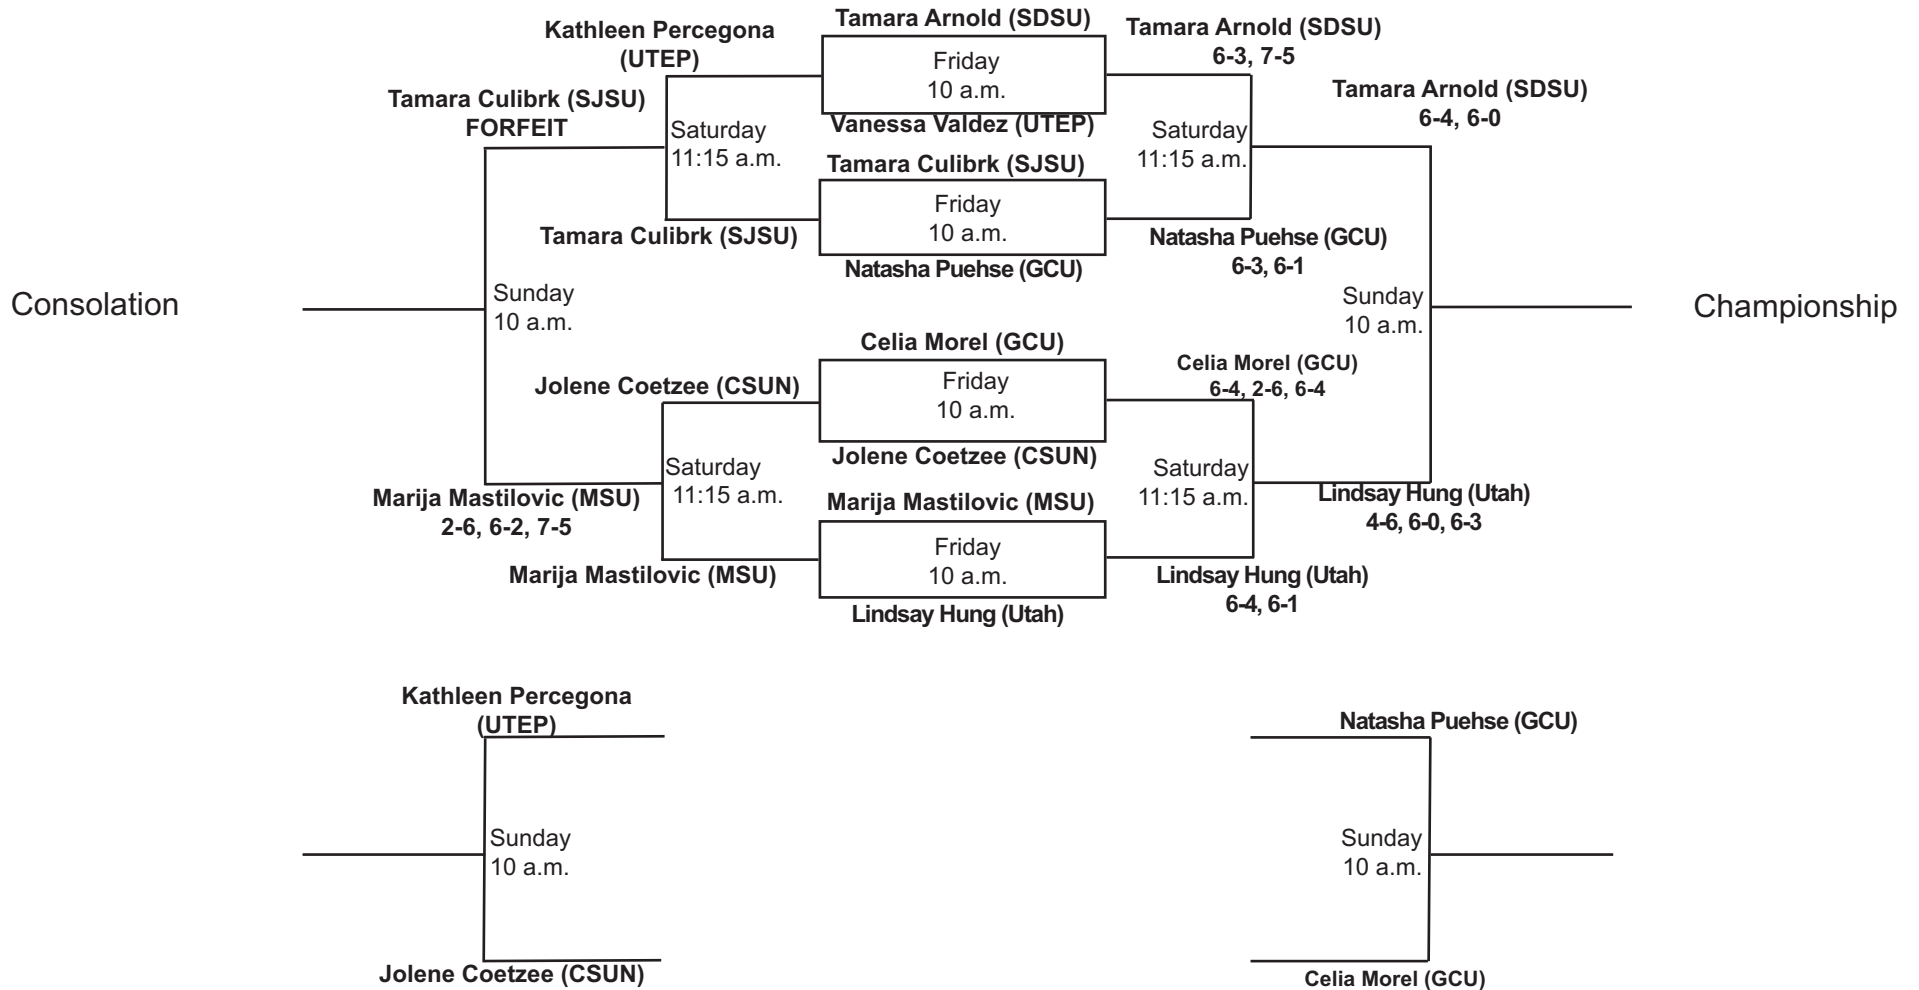

SDSU Fall Tennis Classic I
Sept. 27 - Sept. 29, 2019
Singles - Red

SDSU Fall Tennis Classic I
Sept. 27 - Sept. 29, 2019
Singles - Black

Consolation

Championship

SDSU Fall Tennis Classic I
Sept. 27 - Sept. 29, 2019
Singles - White

SDSU Fall Tennis Classic I
Sept. 27 - Sept. 29, 2019
Singles - Gold

SDSU Fall Tennis Classic I
Sept. 27 - Sept. 29, 2019
Singles - Silver

SDSU Fall Tennis Classic I
Sept. 27 - Sept. 29, 2019
Singles - Gray

SDSU Fall Tennis Classic I
Sept. 27 - Sept. 29, 2019
Doubles - Red

Consolation

Championship

SDSU Fall Tennis Classic I
Sept. 27 - Sept. 29, 2019
Doubles - White

SDSU Fall Tennis Classic I
Sept. 27 - Sept. 29, 2019
Doubles - Black