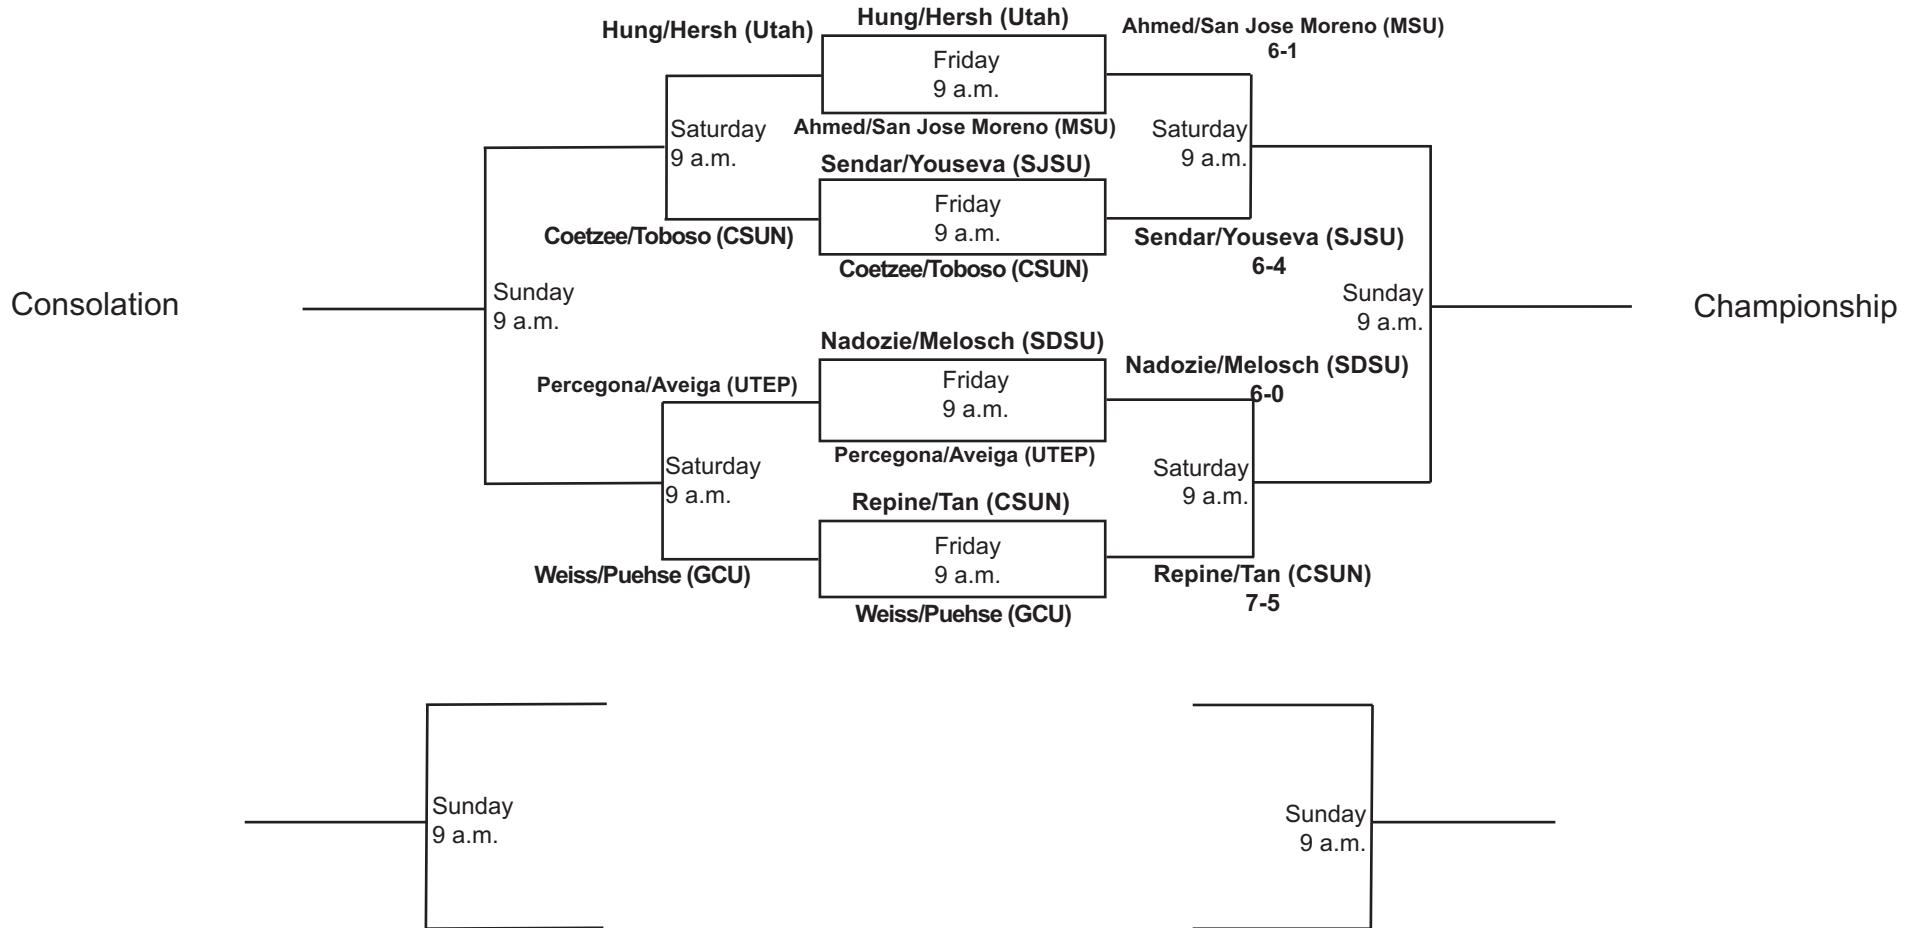

**SDSU Fall Tennis Classic I**  
**Sept. 27 - Sept. 29, 2019**  
**Singles - Red**

**SDSU Fall Tennis Classic I**  
**Sept. 27 - Sept. 29, 2019**  
**Singles - Black**

**SDSU Fall Tennis Classic I**  
**Sept. 27 - Sept. 29, 2019**  
**Singles - White**

**SDSU Fall Tennis Classic I**  
**Sept. 27 - Sept. 29, 2019**  
**Singles - Gold**

**SDSU Fall Tennis Classic I**  
**Sept. 27 - Sept. 29, 2019**  
**Singles - Silver**

**SDSU Fall Tennis Classic I**  
**Sept. 27 - Sept. 29, 2019**  
**Singles - Gray**

**SDSU Fall Tennis Classic I**  
**Sept. 27 - Sept. 29, 2019**  
**Doubles - Red**

**SDSU Fall Tennis Classic I**  
**Sept. 27 - Sept. 29, 2019**  
**Doubles - White**

**SDSU Fall Tennis Classic I**  
**Sept. 27 - Sept. 29, 2019**  
**Doubles - Black**