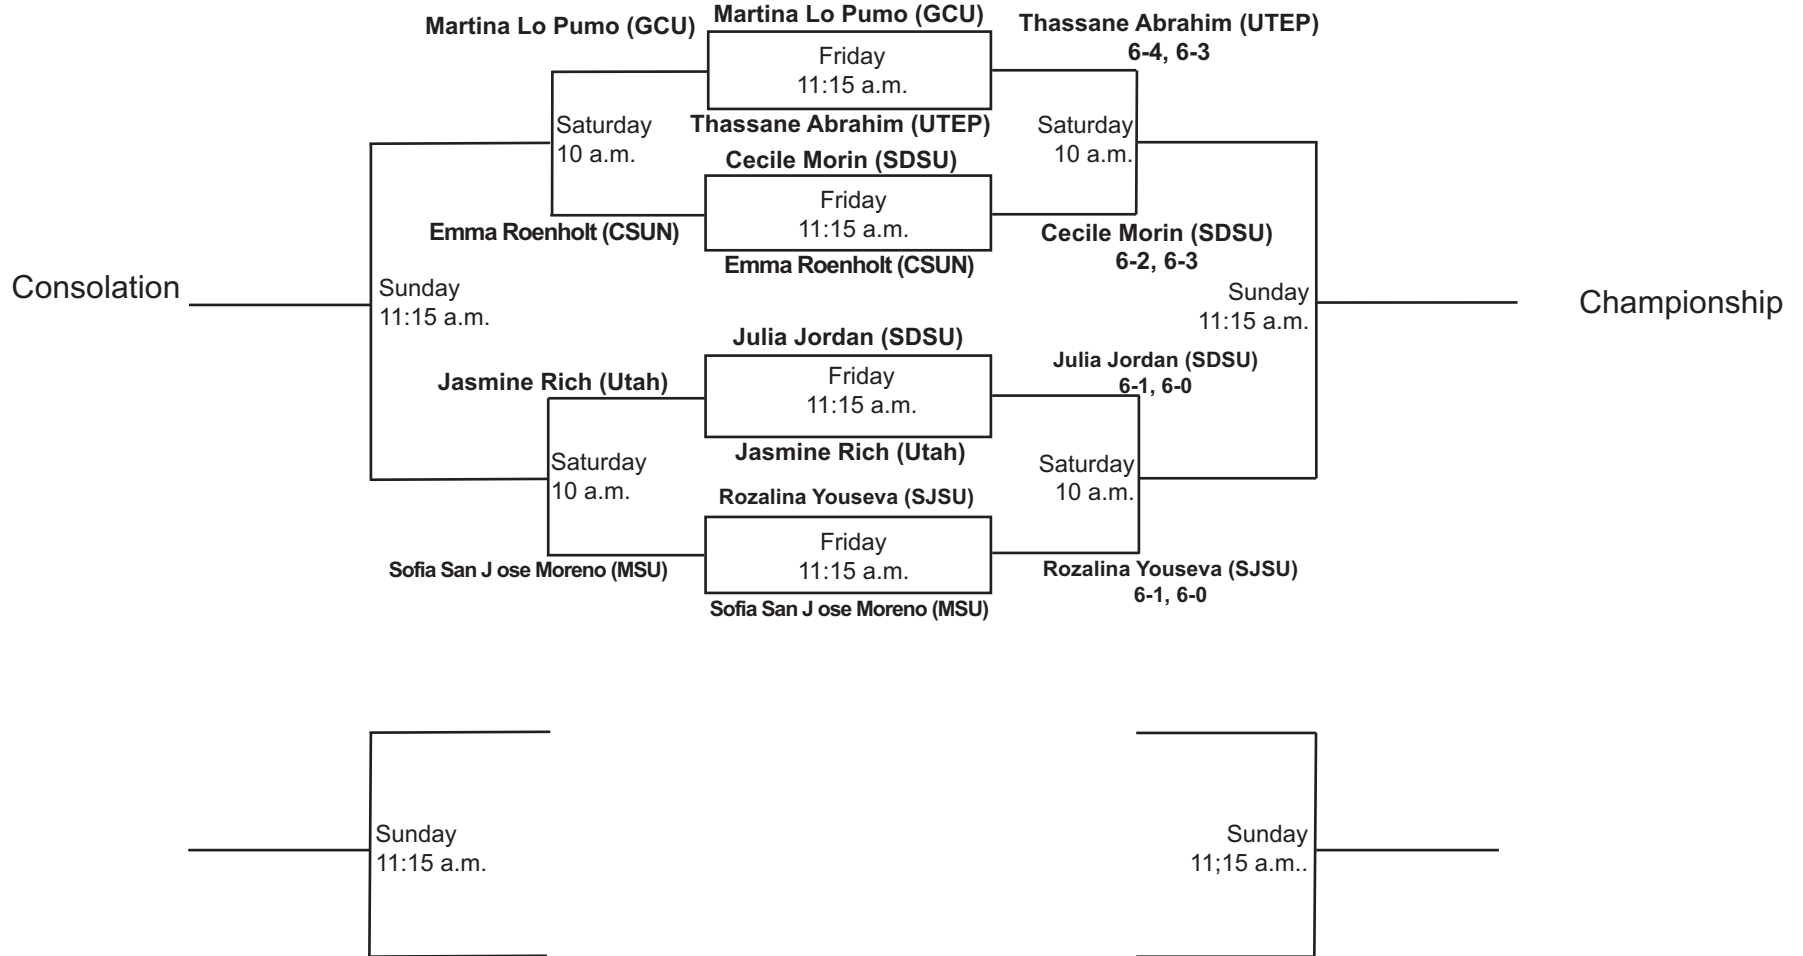

**SDSU Fall Tennis Classic I**  
**Sept. 27 - Sept. 29, 2019**  
**Singles - Red**

**SDSU Fall Tennis Classic I**  
**Sept. 27 - Sept. 29, 2019**  
**Singles - Black**

**SDSU Fall Tennis Classic I**  
**Sept. 27 - Sept. 29, 2019**  
**Singles - White**

**SDSU Fall Tennis Classic I**  
**Sept. 27 - Sept. 29, 2019**  
**Singles - Gold**

**SDSU Fall Tennis Classic I**  
**Sept. 27 - Sept. 29, 2019**  
**Singles - Silver**

**SDSU Fall Tennis Classic I**  
**Sept. 27 - Sept. 29, 2019**  
**Singles - Gray**

**SDSU Fall Tennis Classic I**  
**Sept. 27 - Sept. 29, 2019**  
**Doubles - Red**

**SDSU Fall Tennis Classic I**  
**Sept. 27 - Sept. 29, 2019**  
**Doubles - White**

**SDSU Fall Tennis Classic I**  
**Sept. 27 - Sept. 29, 2019**  
**Doubles - Black**