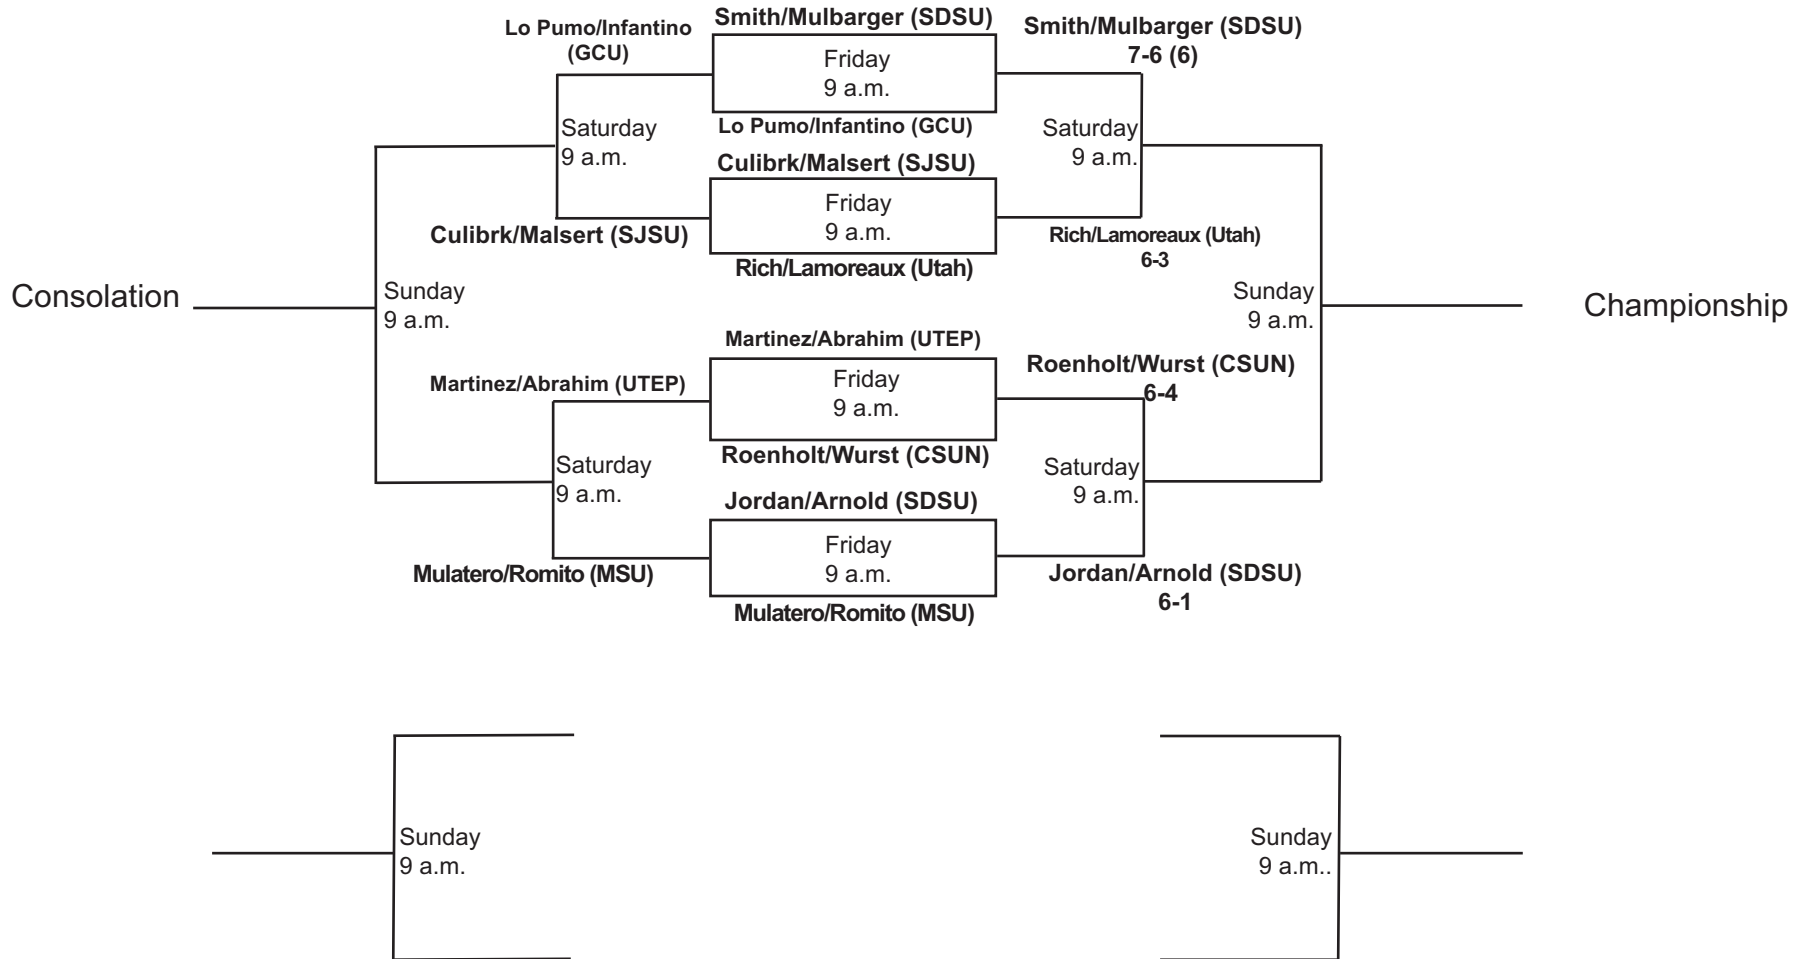

**SDSU Fall Tennis Classic I**  
**Sept. 27 - Sept. 29, 2019**  
**Singles - Red**

**SDSU Fall Tennis Classic I**  
**Sept. 27 - Sept. 29, 2019**  
**Singles - Black**

**SDSU Fall Tennis Classic I**  
**Sept. 27 - Sept. 29, 2019**  
**Singles - White**

**SDSU Fall Tennis Classic I**  
**Sept. 27 - Sept. 29, 2019**  
**Singles - Gold**

**SDSU Fall Tennis Classic I**  
**Sept. 27 - Sept. 29, 2019**  
**Singles - Silver**

**SDSU Fall Tennis Classic I**  
**Sept. 27 - Sept. 29, 2019**  
**Singles - Gray**

**SDSU Fall Tennis Classic I**  
**Sept. 27 - Sept. 29, 2019**  
**Doubles - Red**

**SDSU Fall Tennis Classic I**  
**Sept. 27 - Sept. 29, 2019**  
**Doubles - White**

**SDSU Fall Tennis Classic I**  
**Sept. 27 - Sept. 29, 2019**  
**Doubles - Black**