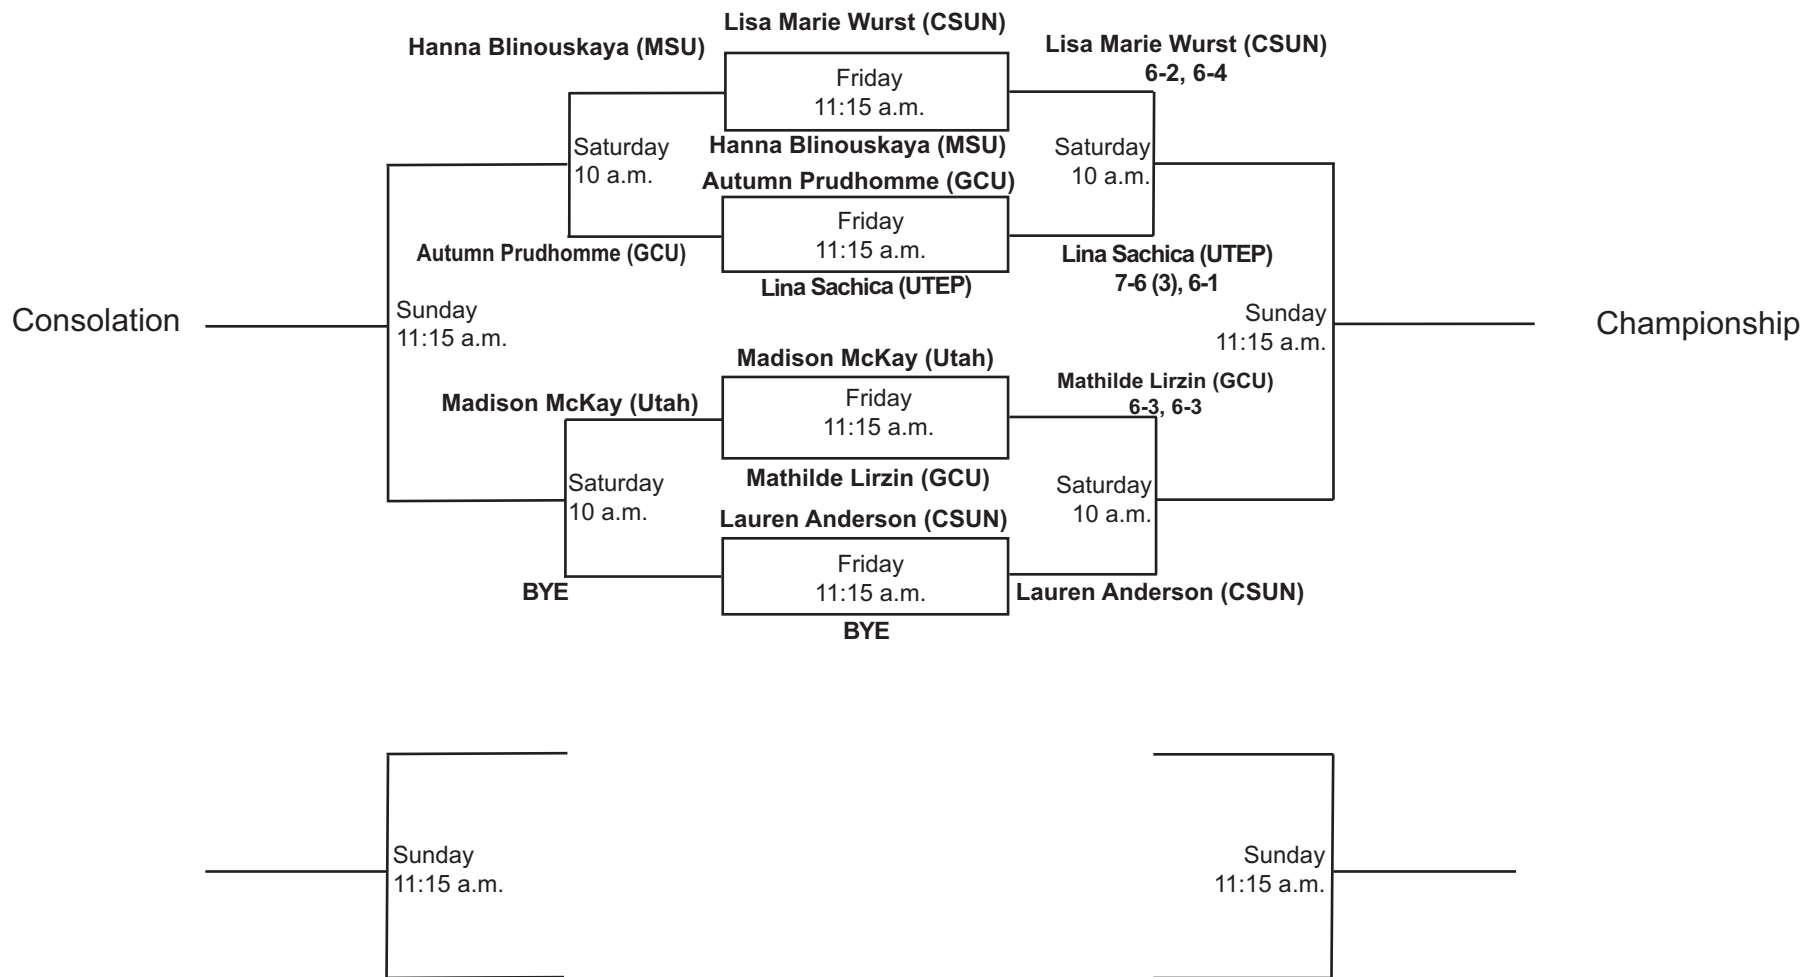

**SDSU Fall Tennis Classic I**  
**Sept. 27 - Sept. 29, 2019**  
**Singles - Red**

**SDSU Fall Tennis Classic I**  
**Sept. 27 - Sept. 29, 2019**  
**Singles - Black**

**SDSU Fall Tennis Classic I**  
**Sept. 27 - Sept. 29, 2019**  
**Singles - White**

**SDSU Fall Tennis Classic I**  
**Sept. 27 - Sept. 29, 2019**  
**Singles - Gold**

**SDSU Fall Tennis Classic I**  
**Sept. 27 - Sept. 29, 2019**  
**Singles - Silver**

**SDSU Fall Tennis Classic I**  
**Sept. 27 - Sept. 29, 2019**  
**Singles - Gray**

**SDSU Fall Tennis Classic I**  
**Sept. 27 - Sept. 29, 2019**  
**Doubles - Red**

**SDSU Fall Tennis Classic I**  
**Sept. 27 - Sept. 29, 2019**  
**Doubles - White**

**SDSU Fall Tennis Classic I**  
**Sept. 27 - Sept. 29, 2019**  
**Doubles - Black**