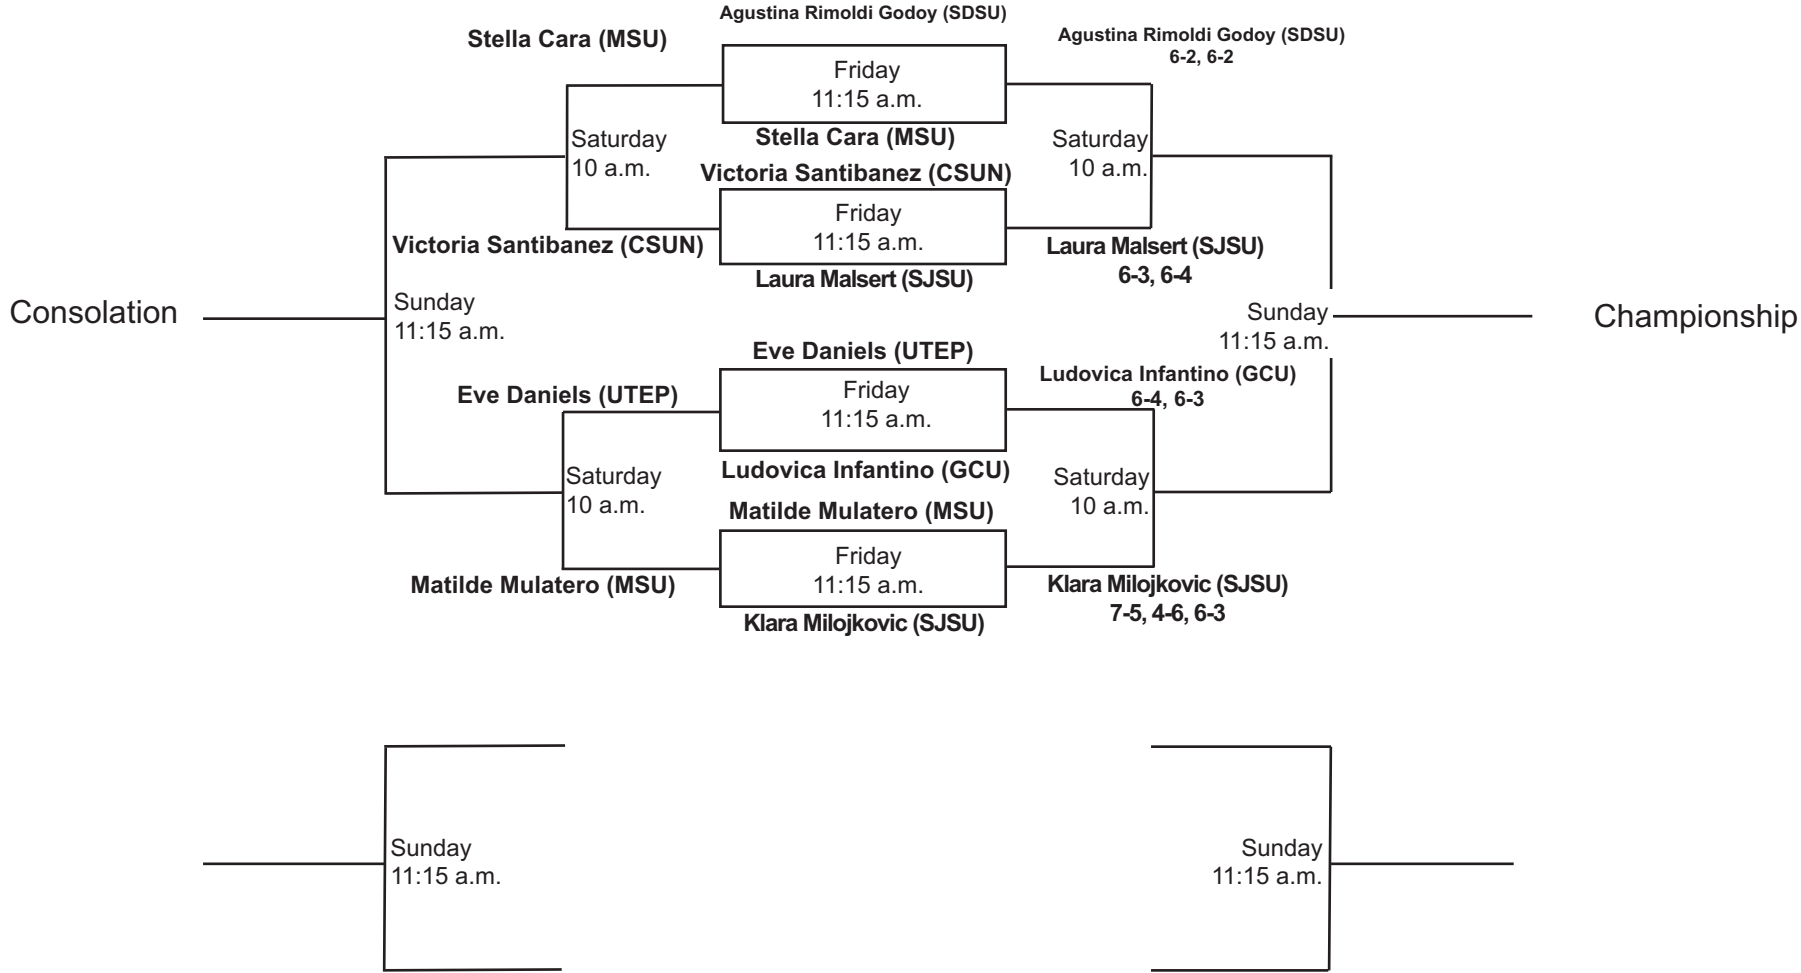

**SDSU Fall Tennis Classic I**  
**Sept. 27 - Sept. 29, 2019**  
**Singles - Red**

**SDSU Fall Tennis Classic I**  
**Sept. 27 - Sept. 29, 2019**  
**Singles - Black**

**SDSU Fall Tennis Classic I**  
**Sept. 27 - Sept. 29, 2019**  
**Singles - White**

**SDSU Fall Tennis Classic I**  
**Sept. 27 - Sept. 29, 2019**  
**Singles - Gold**

**SDSU Fall Tennis Classic I**  
**Sept. 27 - Sept. 29, 2019**  
**Singles - Silver**

**SDSU Fall Tennis Classic I**  
**Sept. 27 - Sept. 29, 2019**  
**Singles - Gray**

**SDSU Fall Tennis Classic I**  
**Sept. 27 - Sept. 29, 2019**  
**Doubles - Red**

**SDSU Fall Tennis Classic I**  
**Sept. 27 - Sept. 29, 2019**  
**Doubles - White**

**SDSU Fall Tennis Classic I**  
**Sept. 27 - Sept. 29, 2019**  
**Doubles - Black**