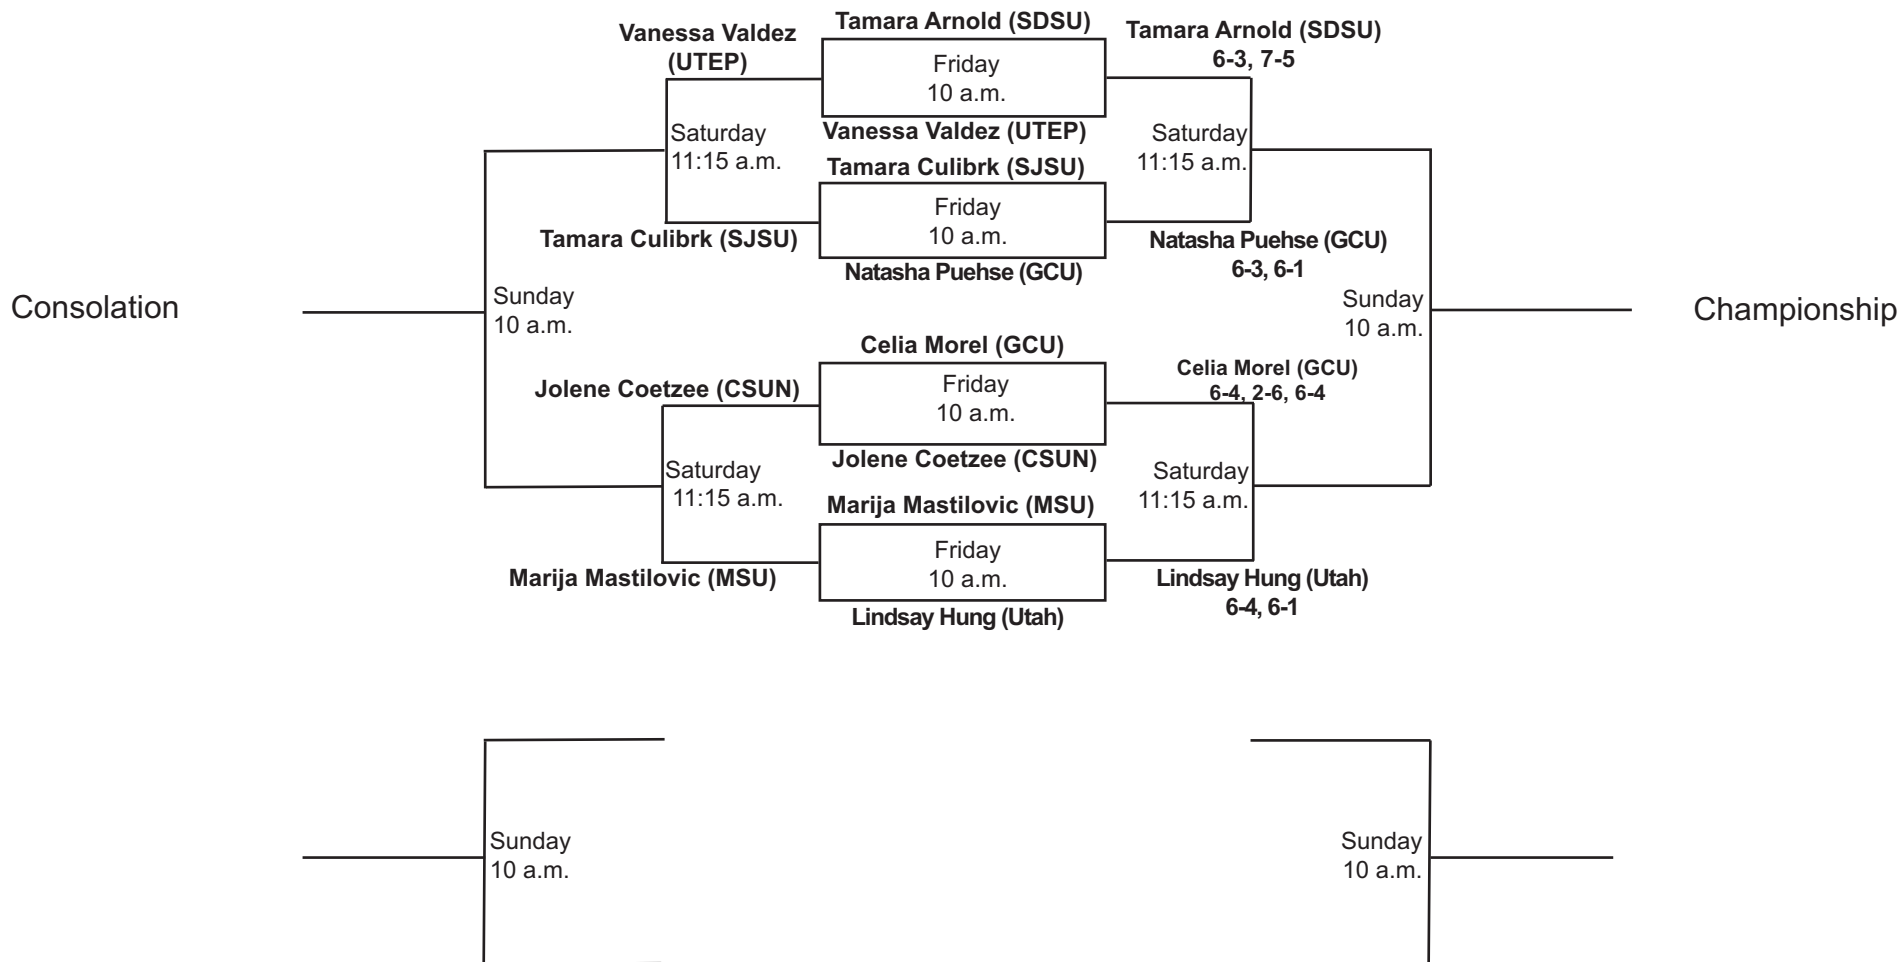

**SDSU Fall Tennis Classic I**  
**Sept. 27 - Sept. 29, 2019**  
**Singles - Red**

**SDSU Fall Tennis Classic I**  
**Sept. 27 - Sept. 29, 2019**  
**Singles - Black**

**SDSU Fall Tennis Classic I**  
**Sept. 27 - Sept. 29, 2019**  
**Singles - White**

**SDSU Fall Tennis Classic I**  
**Sept. 27 - Sept. 29, 2019**  
**Singles - Gold**

**SDSU Fall Tennis Classic I**  
**Sept. 27 - Sept. 29, 2019**  
**Singles - Silver**

**SDSU Fall Tennis Classic I**  
**Sept. 27 - Sept. 29, 2019**  
**Singles - Gray**

**SDSU Fall Tennis Classic I**  
**Sept. 27 - Sept. 29, 2019**  
**Doubles - Red**

**SDSU Fall Tennis Classic I**  
**Sept. 27 - Sept. 29, 2019**  
**Doubles - White**

**SDSU Fall Tennis Classic I**  
**Sept. 27 - Sept. 29, 2019**  
**Doubles - Black**