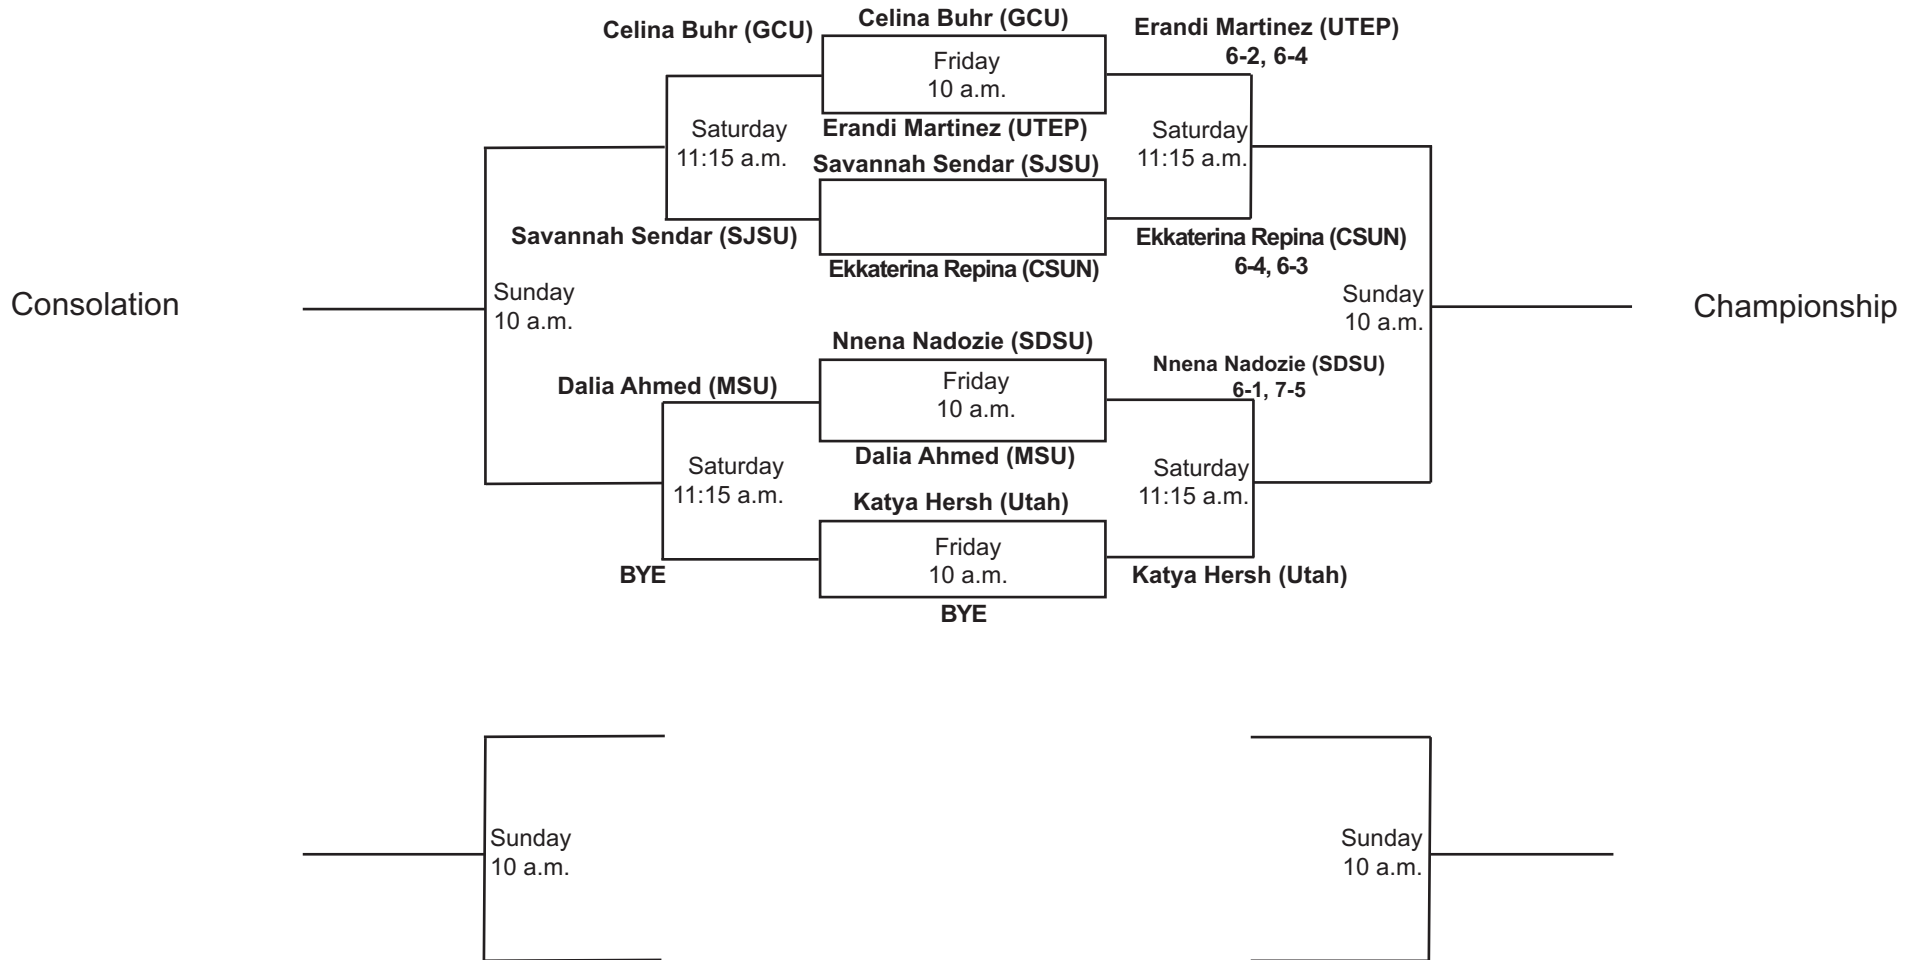

**SDSU Fall Tennis Classic I**  
**Sept. 27 - Sept. 29, 2019**  
**Singles - Red**

**SDSU Fall Tennis Classic I**  
**Sept. 27 - Sept. 29, 2019**  
**Singles - Black**

**SDSU Fall Tennis Classic I**  
**Sept. 27 - Sept. 29, 2019**  
**Singles - White**

**SDSU Fall Tennis Classic I**  
**Sept. 27 - Sept. 29, 2019**  
**Singles - Gold**

**SDSU Fall Tennis Classic I**  
**Sept. 27 - Sept. 29, 2019**  
**Singles - Silver**

**SDSU Fall Tennis Classic I**  
**Sept. 27 - Sept. 29, 2019**  
**Singles - Gray**

**SDSU Fall Tennis Classic I**  
**Sept. 27 - Sept. 29, 2019**  
**Doubles - Red**

**SDSU Fall Tennis Classic I**  
**Sept. 27 - Sept. 29, 2019**  
**Doubles - White**

**SDSU Fall Tennis Classic I**  
**Sept. 27 - Sept. 29, 2019**  
**Doubles - Black**