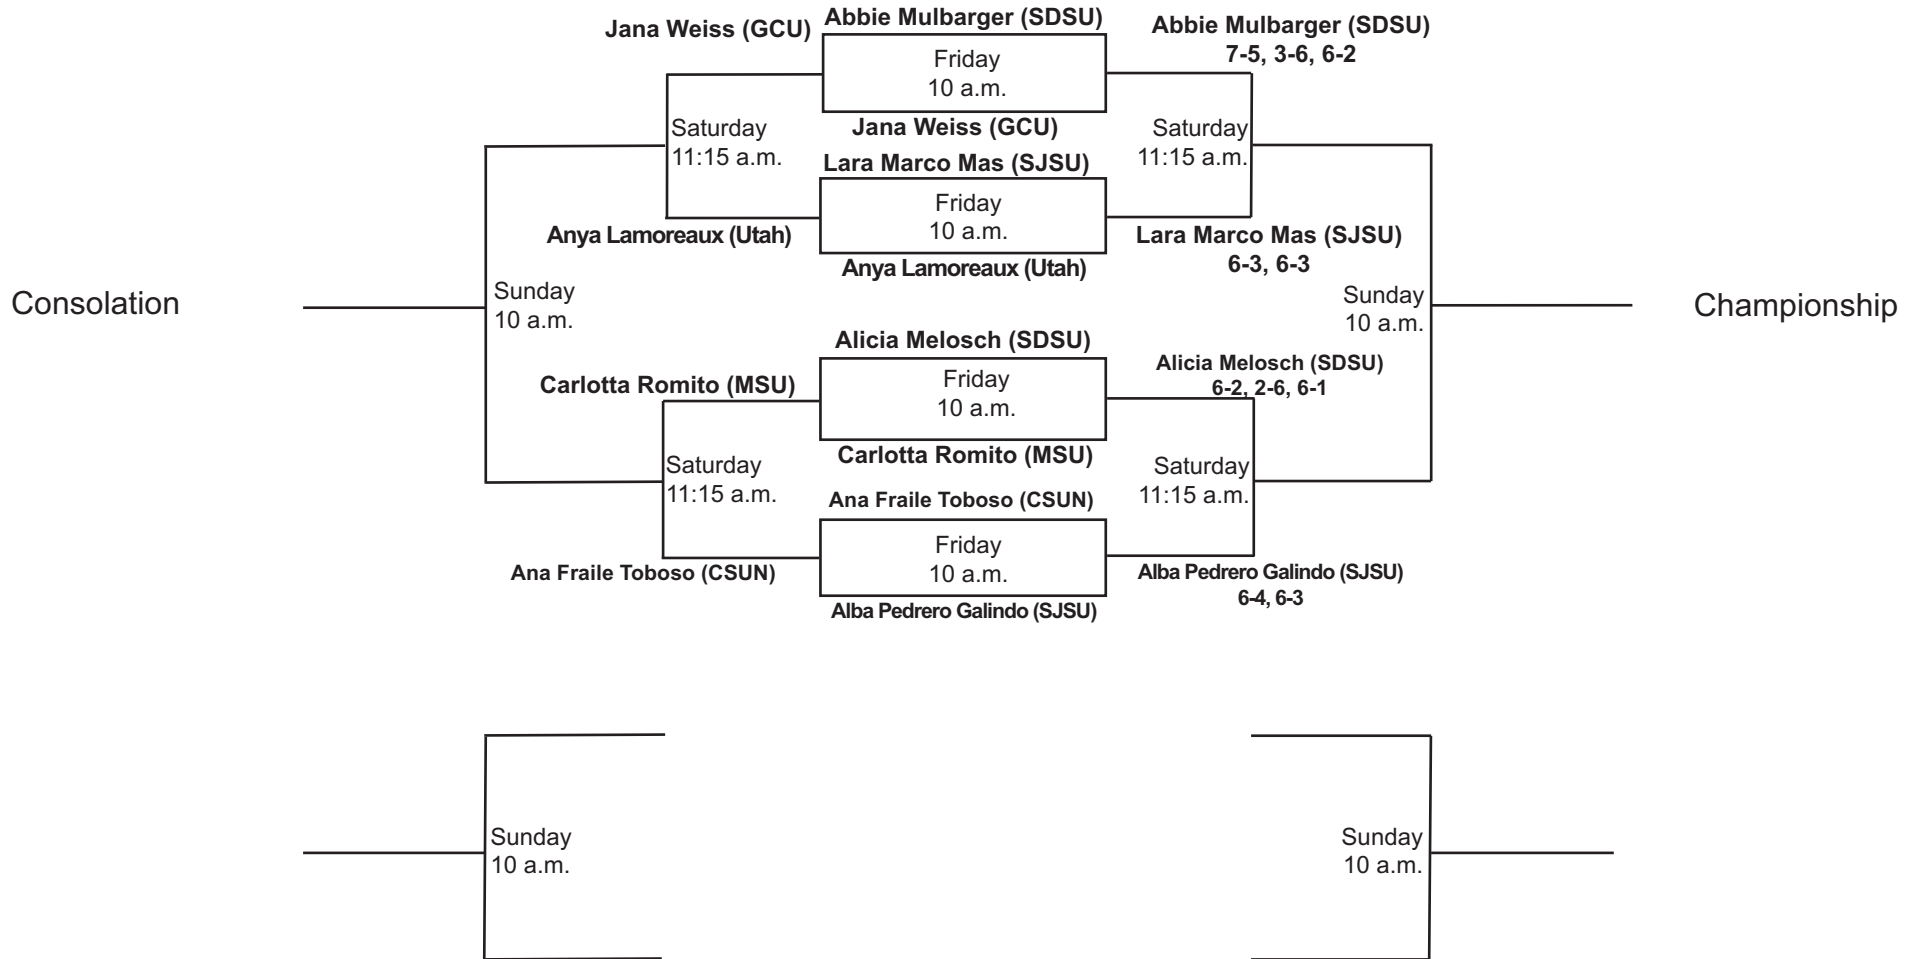

**SDSU Fall Tennis Classic I**  
**Sept. 27 - Sept. 29, 2019**  
**Singles - Red**

**SDSU Fall Tennis Classic I**  
**Sept. 27 - Sept. 29, 2019**  
**Singles - Black**

**SDSU Fall Tennis Classic I**  
**Sept. 27 - Sept. 29, 2019**  
**Singles - White**

**SDSU Fall Tennis Classic I**  
**Sept. 27 - Sept. 29, 2019**  
**Singles - Gold**

**SDSU Fall Tennis Classic I**  
**Sept. 27 - Sept. 29, 2019**  
**Singles - Silver**

**SDSU Fall Tennis Classic I**  
**Sept. 27 - Sept. 29, 2019**  
**Singles - Gray**

**SDSU Fall Tennis Classic I**  
**Sept. 27 - Sept. 29, 2019**  
**Doubles - Red**

**SDSU Fall Tennis Classic I**  
**Sept. 27 - Sept. 29, 2019**  
**Doubles - White**

**SDSU Fall Tennis Classic I**  
**Sept. 27 - Sept. 29, 2019**  
**Doubles - Black**