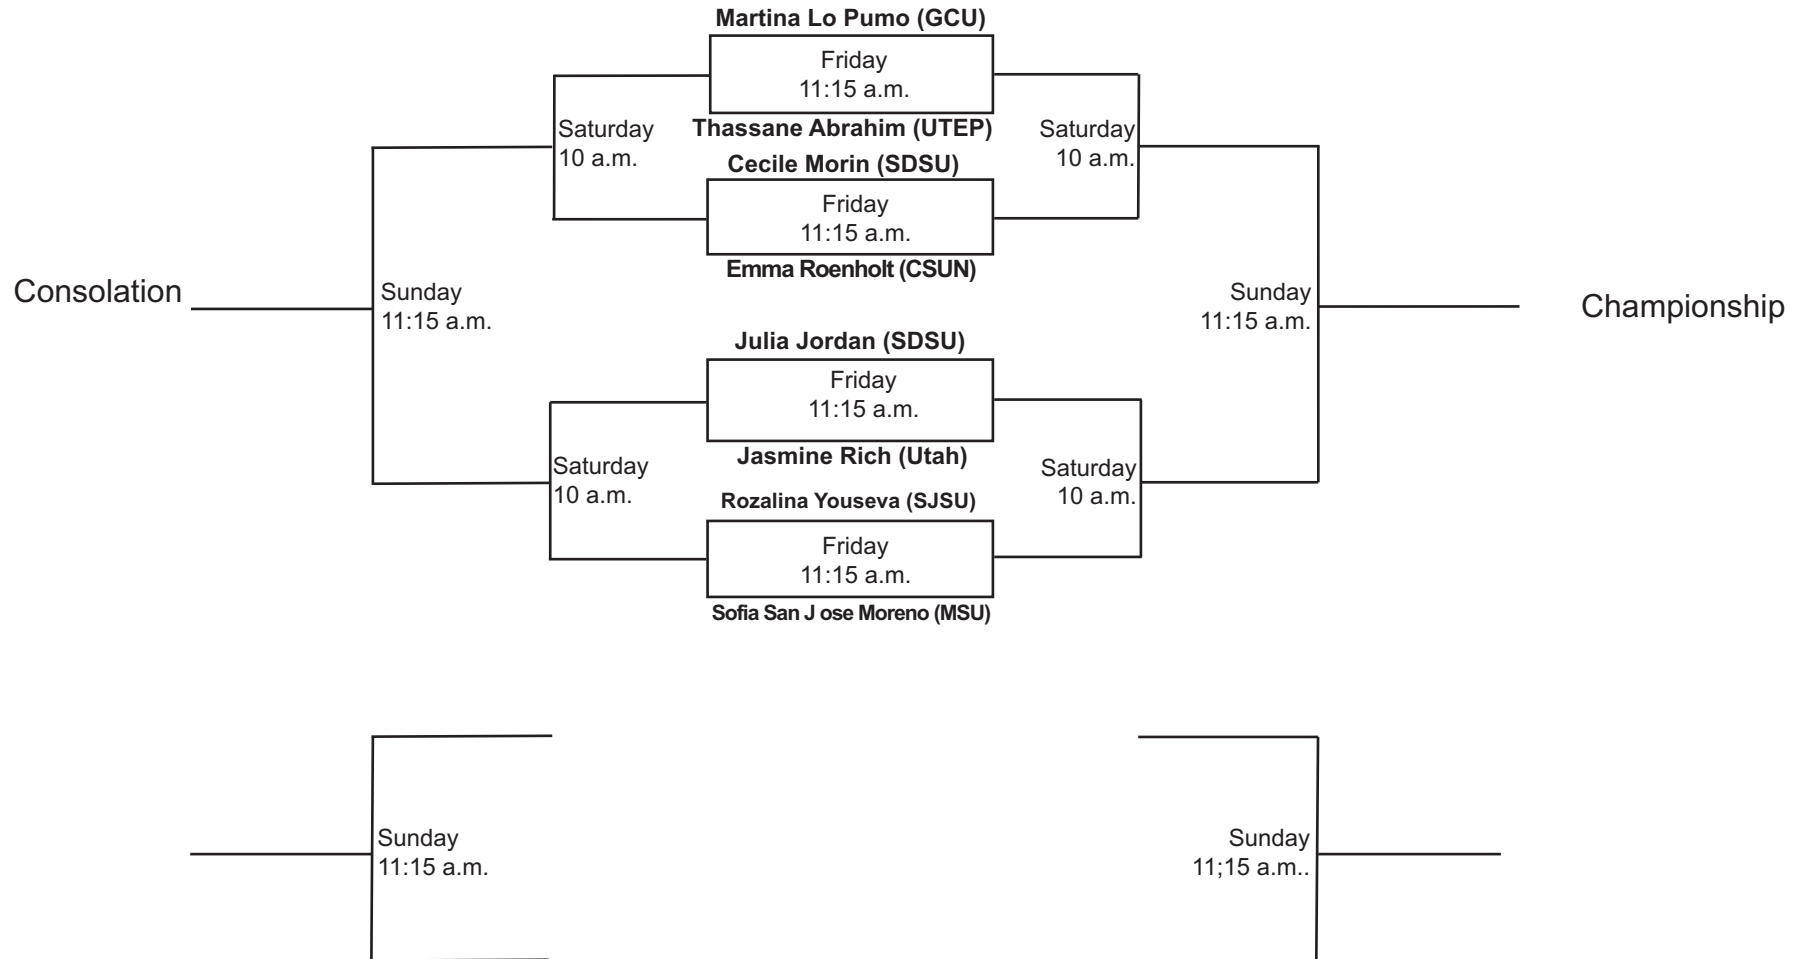

**SDSU Fall Tennis Classic I**  
**Sept. 27 - Sept. 29, 2019**  
**Singles - Red (ITA Code: )**

**SDSU Fall Tennis Classic I**  
**Sept. 27 - Sept. 29, 2019**  
**Singles - Black (ITA Code: )**

**SDSU Fall Tennis Classic I**  
**Sept. 27 - Sept. 29, 2019**  
**Singles - White (ITA Code: )**

**SDSU Fall Tennis Classic I**  
**Sept. 27 - Sept. 29, 2019**  
**Singles - Gold (ITA Code: )**

**SDSU Fall Tennis Classic I**  
**Sept. 27 - Sept. 29, 2019**  
**Singles - Silver (ITA Code: )**

**SDSU Fall Tennis Classic I**  
**Sept. 27 - Sept. 29, 2019**  
**Singles - Gray (ITA Code: )**

**SDSU Fall Tennis Classic I**  
**Sept. 27 - Sept. 29, 2019**  
**Doubles - Red (ITA Code: )**

**SDSU Fall Tennis Classic I**  
**Sept. 27 - Sept. 29, 2019**  
**Doubles - White (ITA Code: )**

**SDSU Fall Tennis Classic I**  
**Sept. 27 - Sept. 29, 2019**  
**Doubles - Black (ITA Code: )**