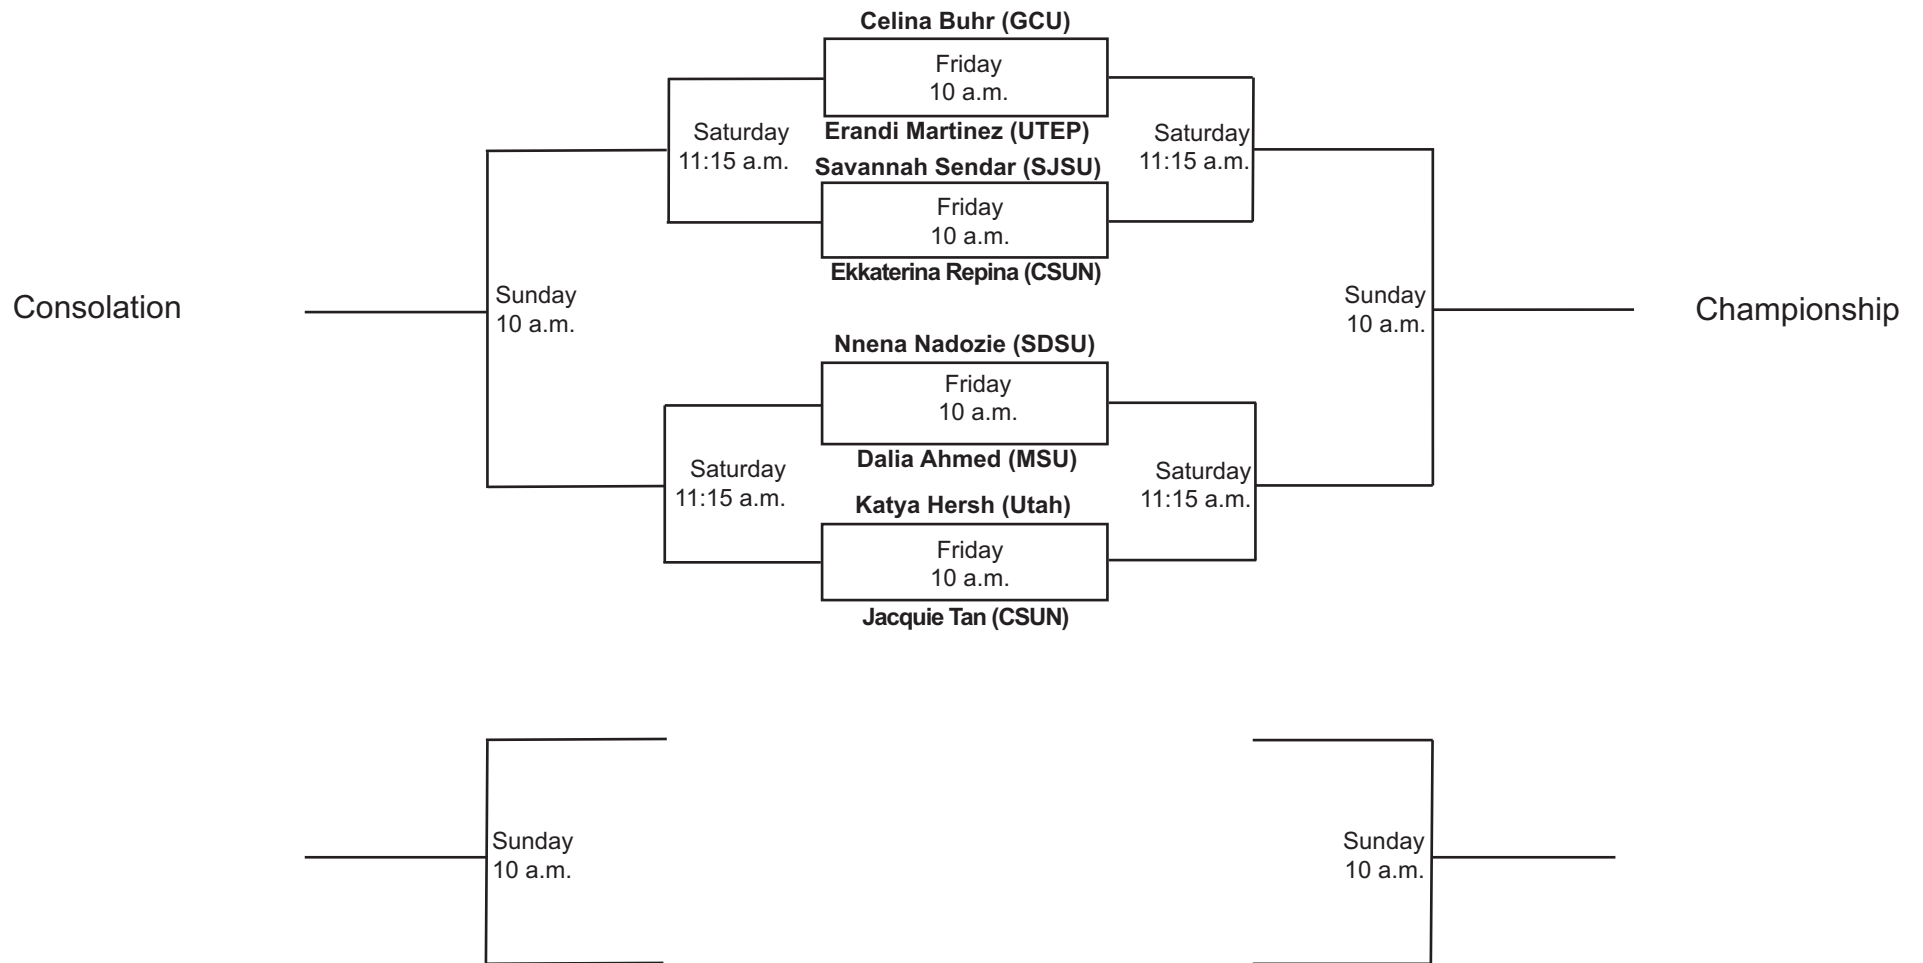

**SDSU Fall Tennis Classic I**  
**Sept. 27 - Sept. 29, 2019**  
**Singles - Red (ITA Code: )**

**SDSU Fall Tennis Classic I**  
**Sept. 27 - Sept. 29, 2019**  
**Singles - Black (ITA Code: )**

**SDSU Fall Tennis Classic I**  
**Sept. 27 - Sept. 29, 2019**  
**Singles - White (ITA Code: )**

**SDSU Fall Tennis Classic I**  
**Sept. 27 - Sept. 29, 2019**  
**Singles - Gold (ITA Code: )**

**SDSU Fall Tennis Classic I**  
**Sept. 27 - Sept. 29, 2019**  
**Singles - Silver (ITA Code: )**

**SDSU Fall Tennis Classic I**  
**Sept. 27 - Sept. 29, 2019**  
**Singles - Gray (ITA Code: )**

**SDSU Fall Tennis Classic I**  
**Sept. 27 - Sept. 29, 2019**  
**Doubles - Red (ITA Code: )**

**SDSU Fall Tennis Classic I**  
**Sept. 27 - Sept. 29, 2019**  
**Doubles - White (ITA Code: )**

**SDSU Fall Tennis Classic I**  
**Sept. 27 - Sept. 29, 2019**  
**Doubles - Black (ITA Code: )**