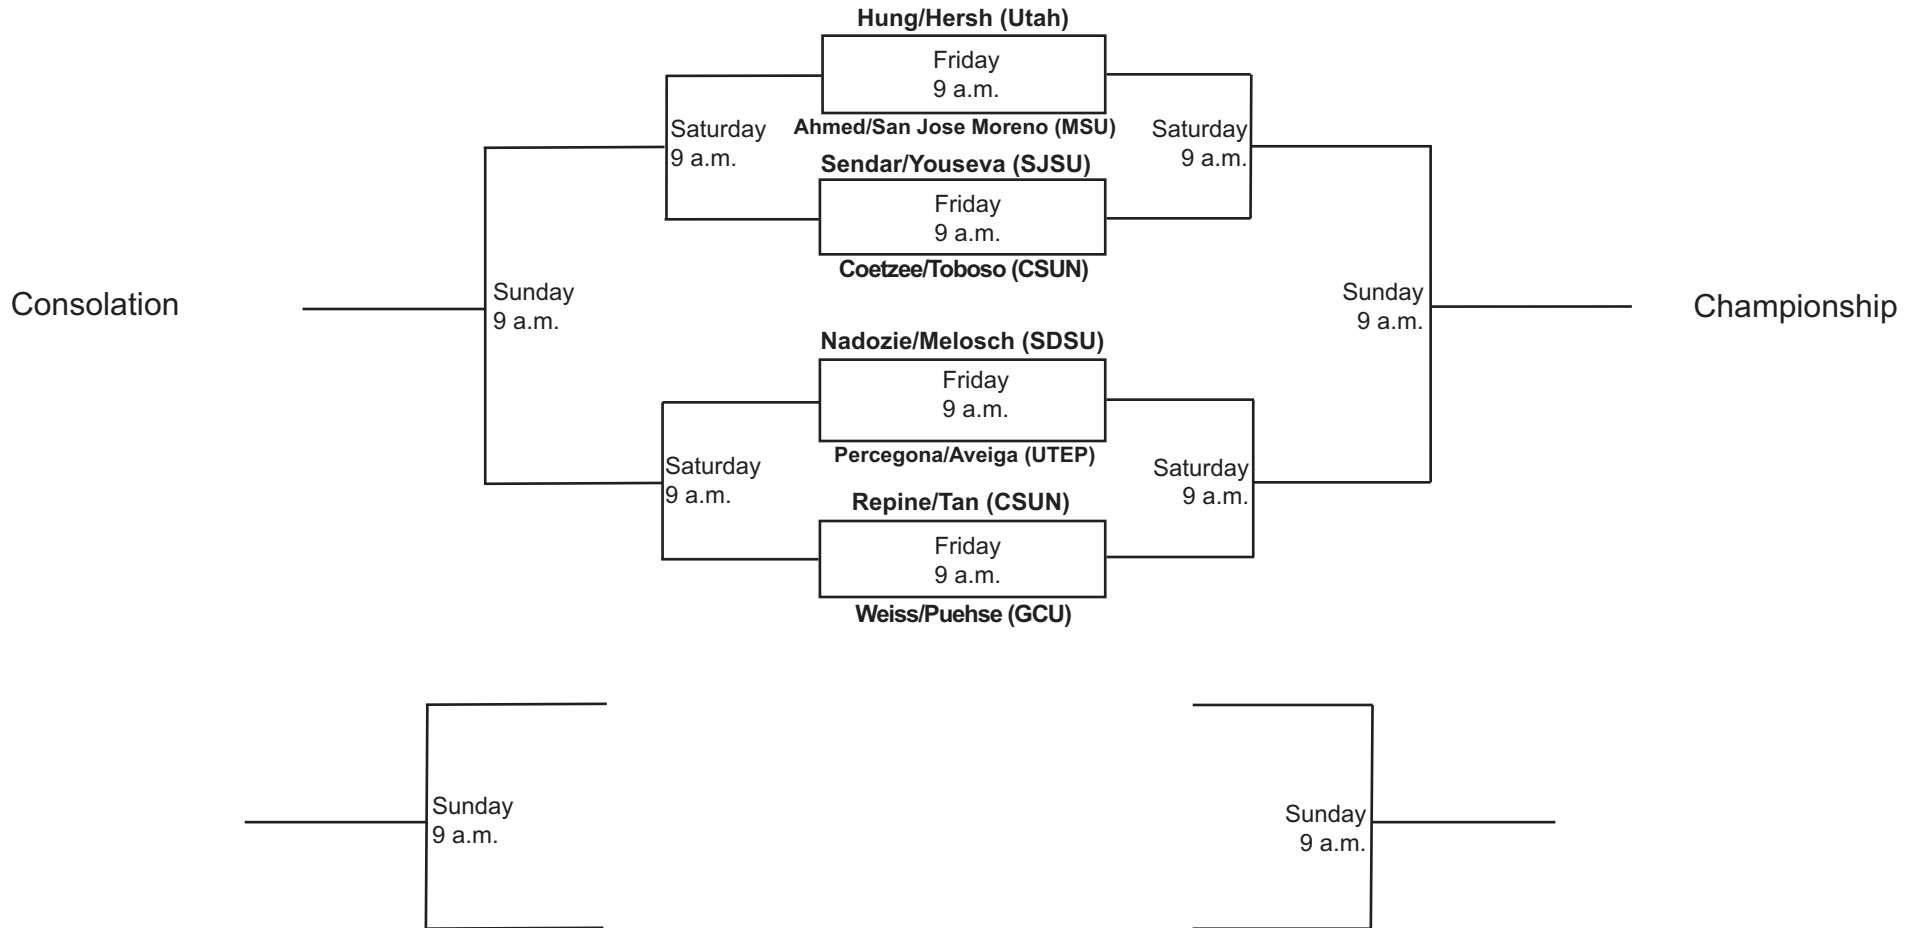

**SDSU Fall Tennis Classic I**  
**Sept. 27 - Sept. 29, 2019**  
**Singles - Red (ITA Code: )**

**SDSU Fall Tennis Classic I**  
**Sept. 27 - Sept. 29, 2019**  
**Singles - Black (ITA Code: )**

**SDSU Fall Tennis Classic I**  
**Sept. 27 - Sept. 29, 2019**  
**Singles - White (ITA Code: )**

**SDSU Fall Tennis Classic I**  
**Sept. 27 - Sept. 29, 2019**  
**Singles - Gold (ITA Code: )**

**SDSU Fall Tennis Classic I**  
**Sept. 27 - Sept. 29, 2019**  
**Singles - Silver (ITA Code: )**

**SDSU Fall Tennis Classic I**  
**Sept. 27 - Sept. 29, 2019**  
**Singles - Gray (ITA Code: )**

**SDSU Fall Tennis Classic I**  
**Sept. 27 - Sept. 29, 2019**  
**Doubles - Red (ITA Code: )**

**SDSU Fall Tennis Classic I**  
**Sept. 27 - Sept. 29, 2019**  
**Doubles - White (ITA Code: )**

**SDSU Fall Tennis Classic I**  
**Sept. 27 - Sept. 29, 2019**  
**Doubles - Black (ITA Code: )**