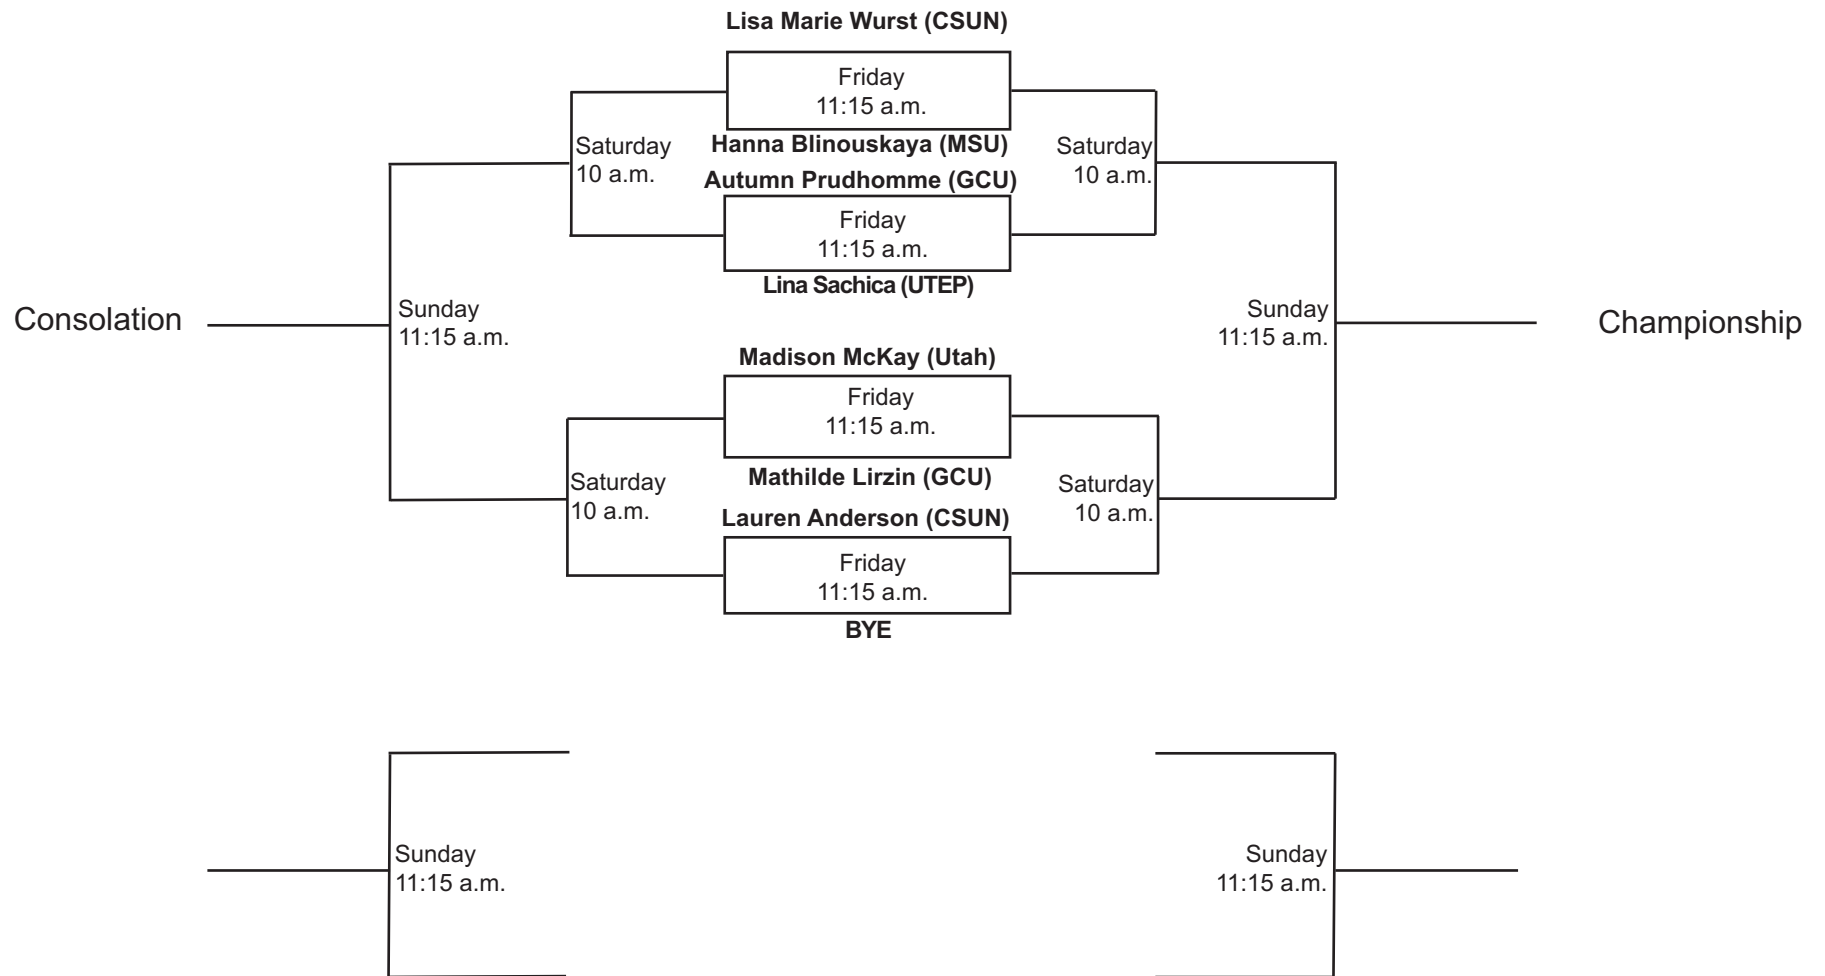

**SDSU Fall Tennis Classic I**  
**Sept. 27 - Sept. 29, 2019**  
**Singles - Red (ITA Code: )**

**SDSU Fall Tennis Classic I**  
**Sept. 27 - Sept. 29, 2019**  
**Singles - Black (ITA Code: )**

**SDSU Fall Tennis Classic I**  
**Sept. 27 - Sept. 29, 2019**  
**Singles - White (ITA Code: )**

**SDSU Fall Tennis Classic I**  
**Sept. 27 - Sept. 29, 2019**  
**Singles - Gold (ITA Code: )**

**SDSU Fall Tennis Classic I**  
**Sept. 27 - Sept. 29, 2019**  
**Singles - Silver (ITA Code: )**

**SDSU Fall Tennis Classic I**  
**Sept. 27 - Sept. 29, 2019**  
**Singles - Gray (ITA Code: )**

**SDSU Fall Tennis Classic I**  
**Sept. 27 - Sept. 29, 2019**  
**Doubles - Red (ITA Code: )**

**SDSU Fall Tennis Classic I**  
**Sept. 27 - Sept. 29, 2019**  
**Doubles - White (ITA Code: )**

**SDSU Fall Tennis Classic I**  
**Sept. 27 - Sept. 29, 2019**  
**Doubles - Black (ITA Code: )**