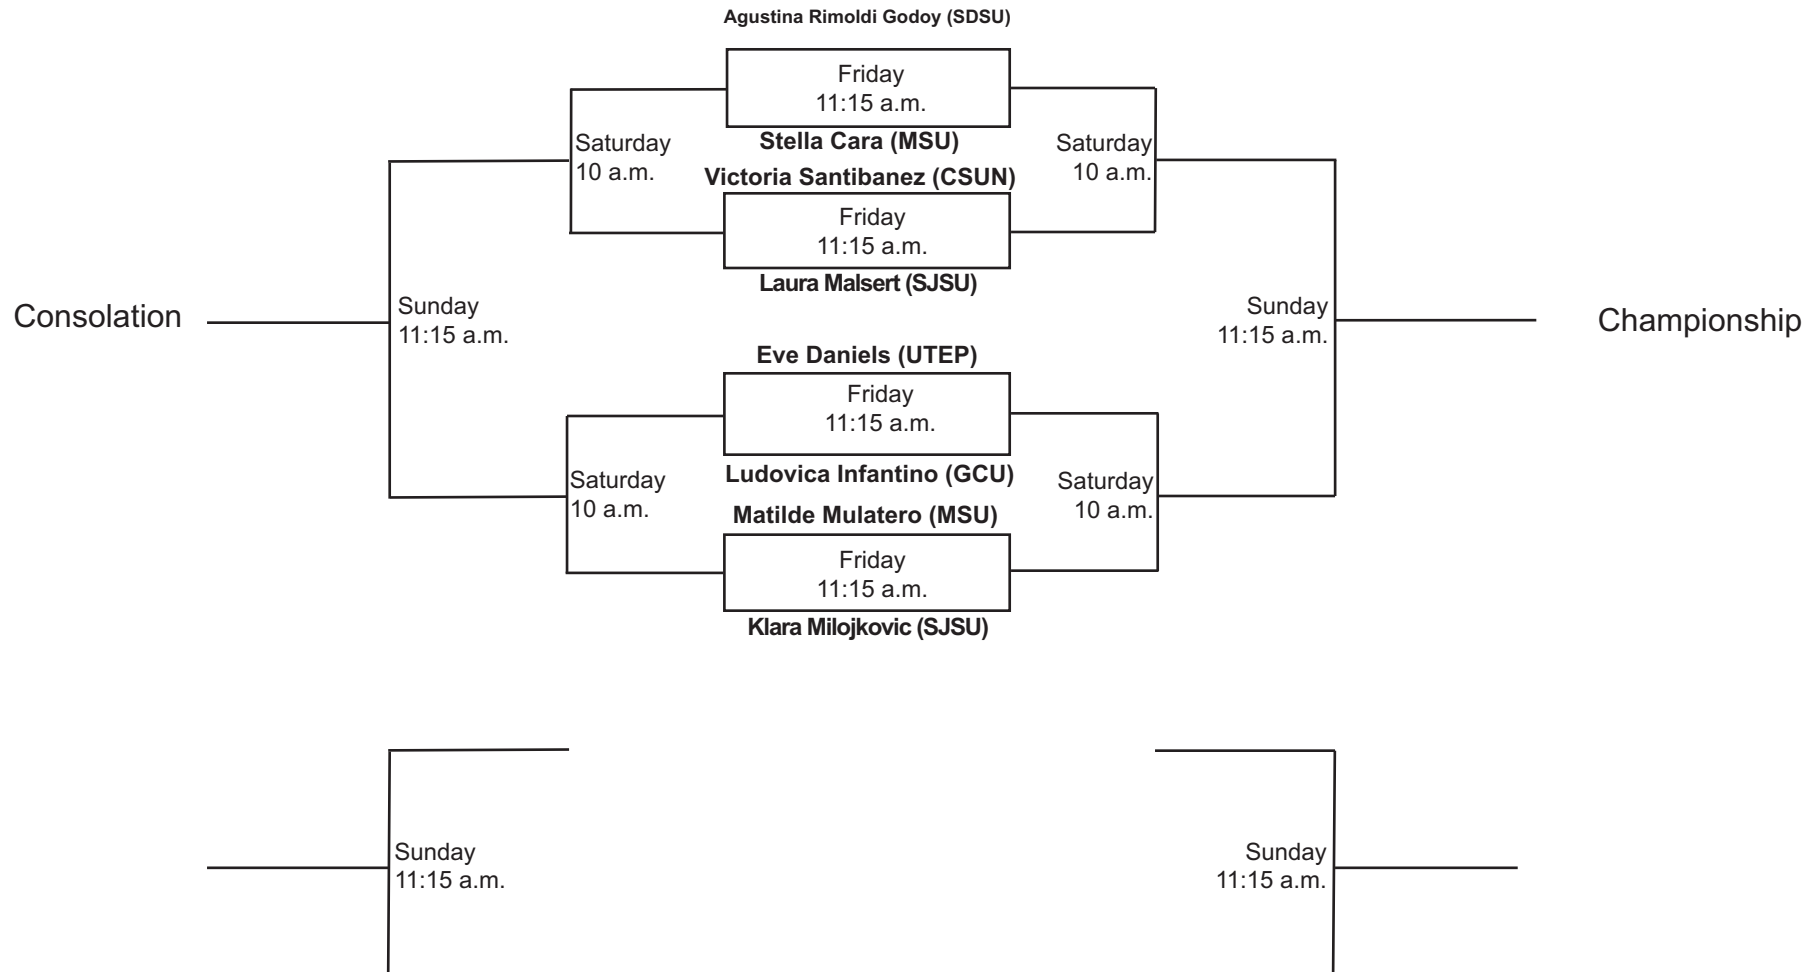

**SDSU Fall Tennis Classic I**  
**Sept. 27 - Sept. 29, 2019**  
**Singles - Red (ITA Code: )**

**SDSU Fall Tennis Classic I**  
**Sept. 27 - Sept. 29, 2019**  
**Singles - Black (ITA Code: )**

**SDSU Fall Tennis Classic I**  
**Sept. 27 - Sept. 29, 2019**  
**Singles - White (ITA Code: )**

**SDSU Fall Tennis Classic I**  
**Sept. 27 - Sept. 29, 2019**  
**Singles - Gold (ITA Code: )**

**SDSU Fall Tennis Classic I**  
**Sept. 27 - Sept. 29, 2019**  
**Singles - Silver (ITA Code: )**

**SDSU Fall Tennis Classic I**  
**Sept. 27 - Sept. 29, 2019**  
**Singles - Gray (ITA Code: )**

**SDSU Fall Tennis Classic I**  
**Sept. 27 - Sept. 29, 2019**  
**Doubles - Red (ITA Code: )**

**SDSU Fall Tennis Classic I**  
**Sept. 27 - Sept. 29, 2019**  
**Doubles - White (ITA Code: )**

**SDSU Fall Tennis Classic I**  
**Sept. 27 - Sept. 29, 2019**  
**Doubles - Black (ITA Code: )**