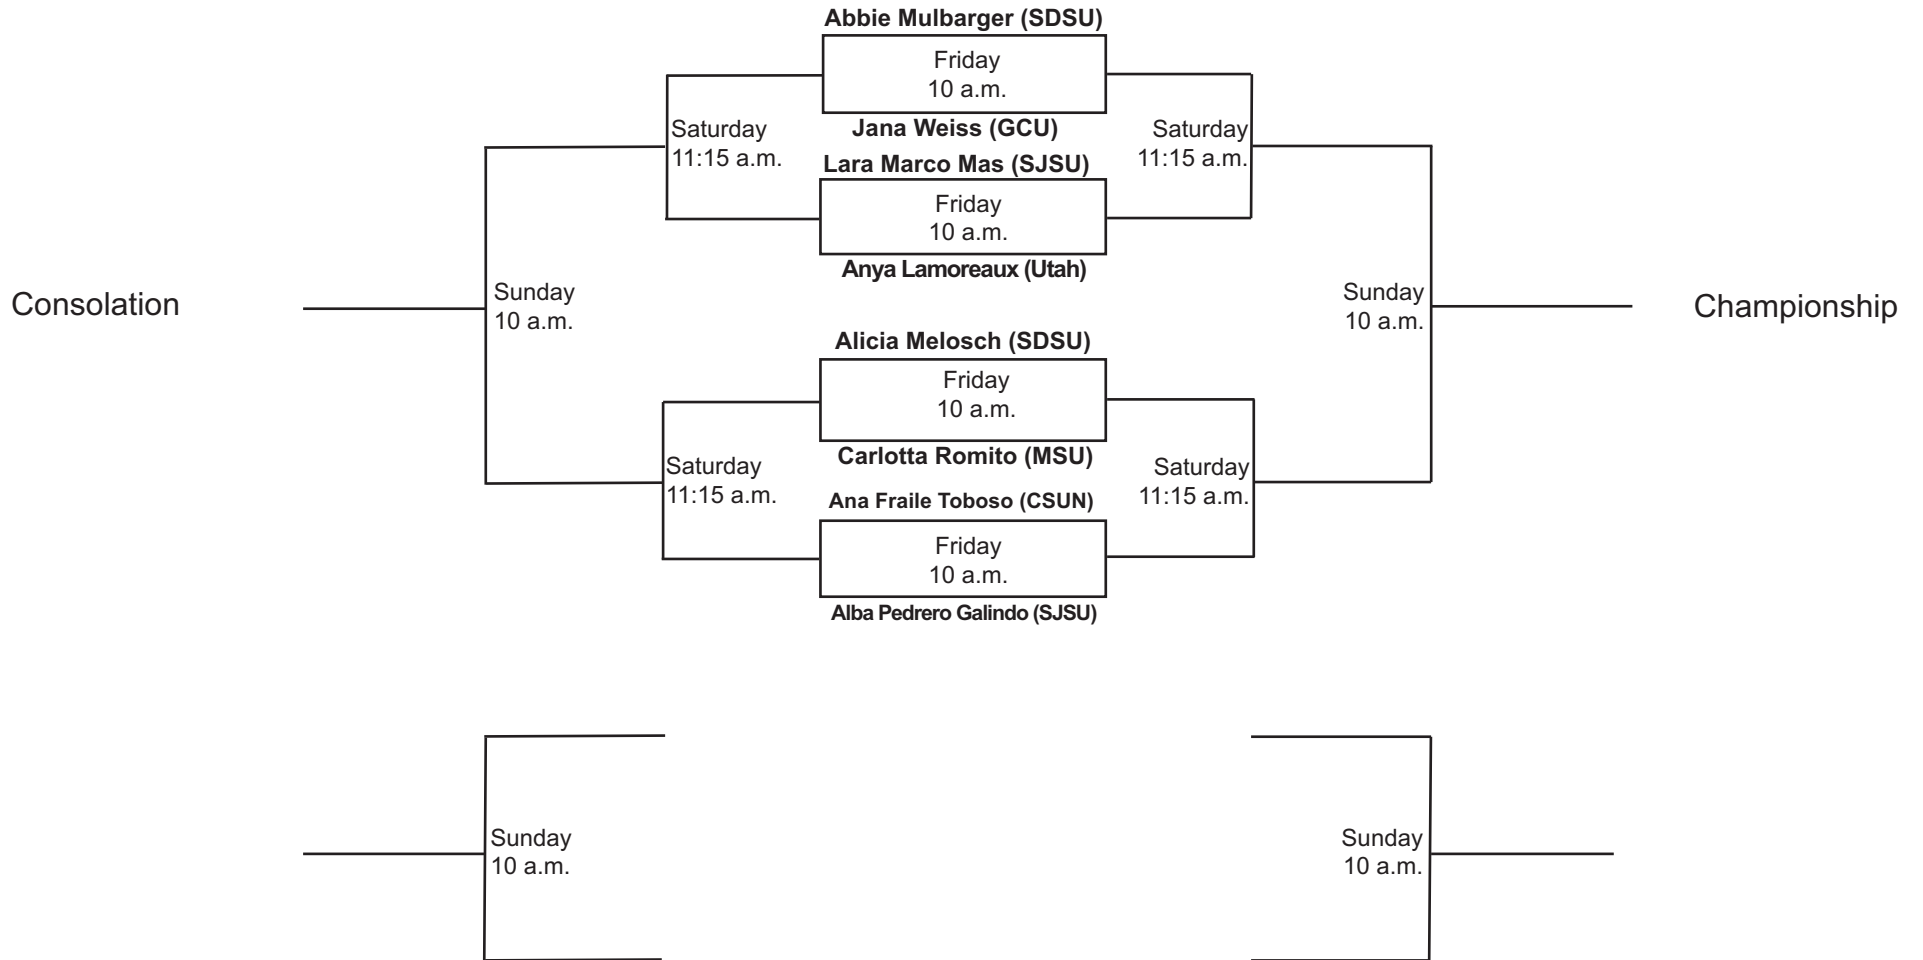

**SDSU Fall Tennis Classic I**  
**Sept. 27 - Sept. 29, 2019**  
**Singles - Red (ITA Code: )**

**SDSU Fall Tennis Classic I**  
**Sept. 27 - Sept. 29, 2019**  
**Singles - Black (ITA Code: )**

**SDSU Fall Tennis Classic I**  
**Sept. 27 - Sept. 29, 2019**  
**Singles - White (ITA Code: )**

**SDSU Fall Tennis Classic I**  
**Sept. 27 - Sept. 29, 2019**  
**Singles - Gold (ITA Code: )**

**SDSU Fall Tennis Classic I**  
**Sept. 27 - Sept. 29, 2019**  
**Singles - Silver (ITA Code: )**

**SDSU Fall Tennis Classic I**  
**Sept. 27 - Sept. 29, 2019**  
**Singles - Gray (ITA Code: )**

**SDSU Fall Tennis Classic I**  
**Sept. 27 - Sept. 29, 2019**  
**Doubles - Red (ITA Code: )**

**SDSU Fall Tennis Classic I**  
**Sept. 27 - Sept. 29, 2019**  
**Doubles - White (ITA Code: )**

**SDSU Fall Tennis Classic I**  
**Sept. 27 - Sept. 29, 2019**  
**Doubles - Black (ITA Code: )**