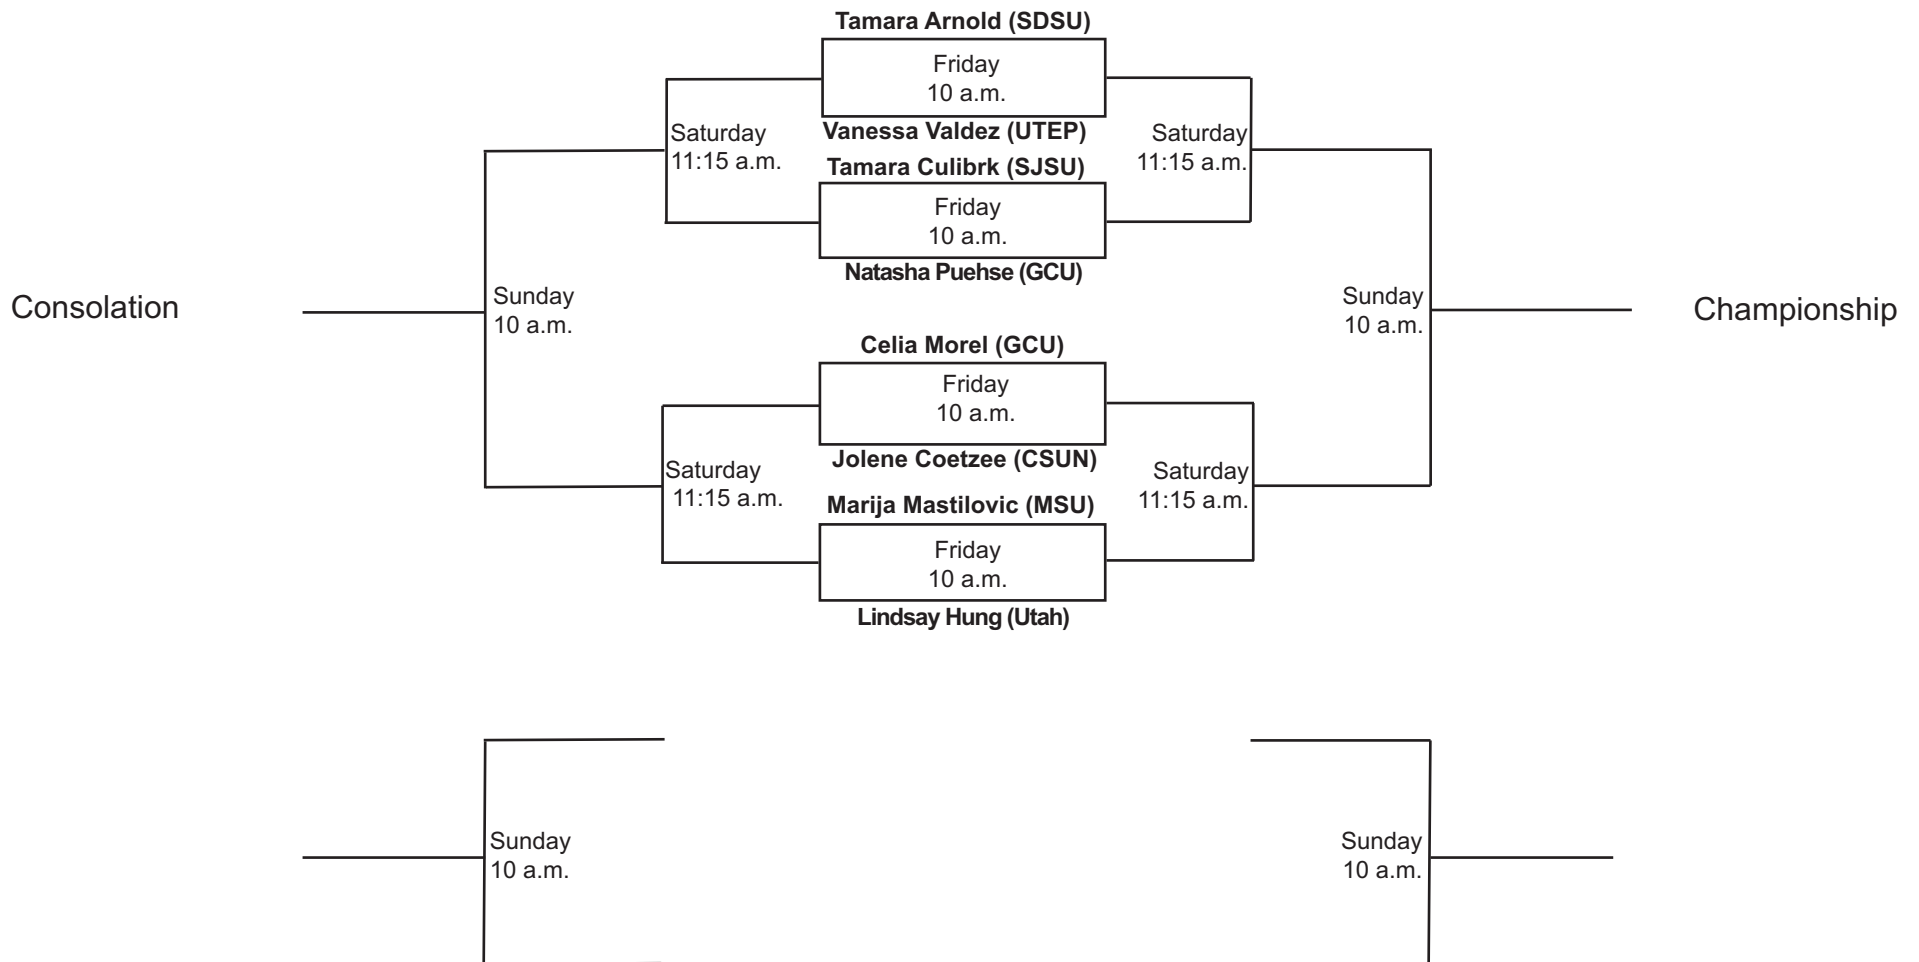

**SDSU Fall Tennis Classic I**  
**Sept. 27 - Sept. 29, 2019**  
**Singles - Red (ITA Code: )**

**SDSU Fall Tennis Classic I**  
**Sept. 27 - Sept. 29, 2019**  
**Singles - Black (ITA Code: )**

**SDSU Fall Tennis Classic I**  
**Sept. 27 - Sept. 29, 2019**  
**Singles - White (ITA Code: )**

**SDSU Fall Tennis Classic I**  
**Sept. 27 - Sept. 29, 2019**  
**Singles - Gold (ITA Code: )**

**SDSU Fall Tennis Classic I**  
**Sept. 27 - Sept. 29, 2019**  
**Singles - Silver (ITA Code: )**

**SDSU Fall Tennis Classic I**  
**Sept. 27 - Sept. 29, 2019**  
**Singles - Gray (ITA Code: )**

**SDSU Fall Tennis Classic I**  
**Sept. 27 - Sept. 29, 2019**  
**Doubles - Red (ITA Code: )**

**SDSU Fall Tennis Classic I**  
**Sept. 27 - Sept. 29, 2019**  
**Doubles - White (ITA Code: )**

**SDSU Fall Tennis Classic I**  
**Sept. 27 - Sept. 29, 2019**  
**Doubles - Black (ITA Code: )**