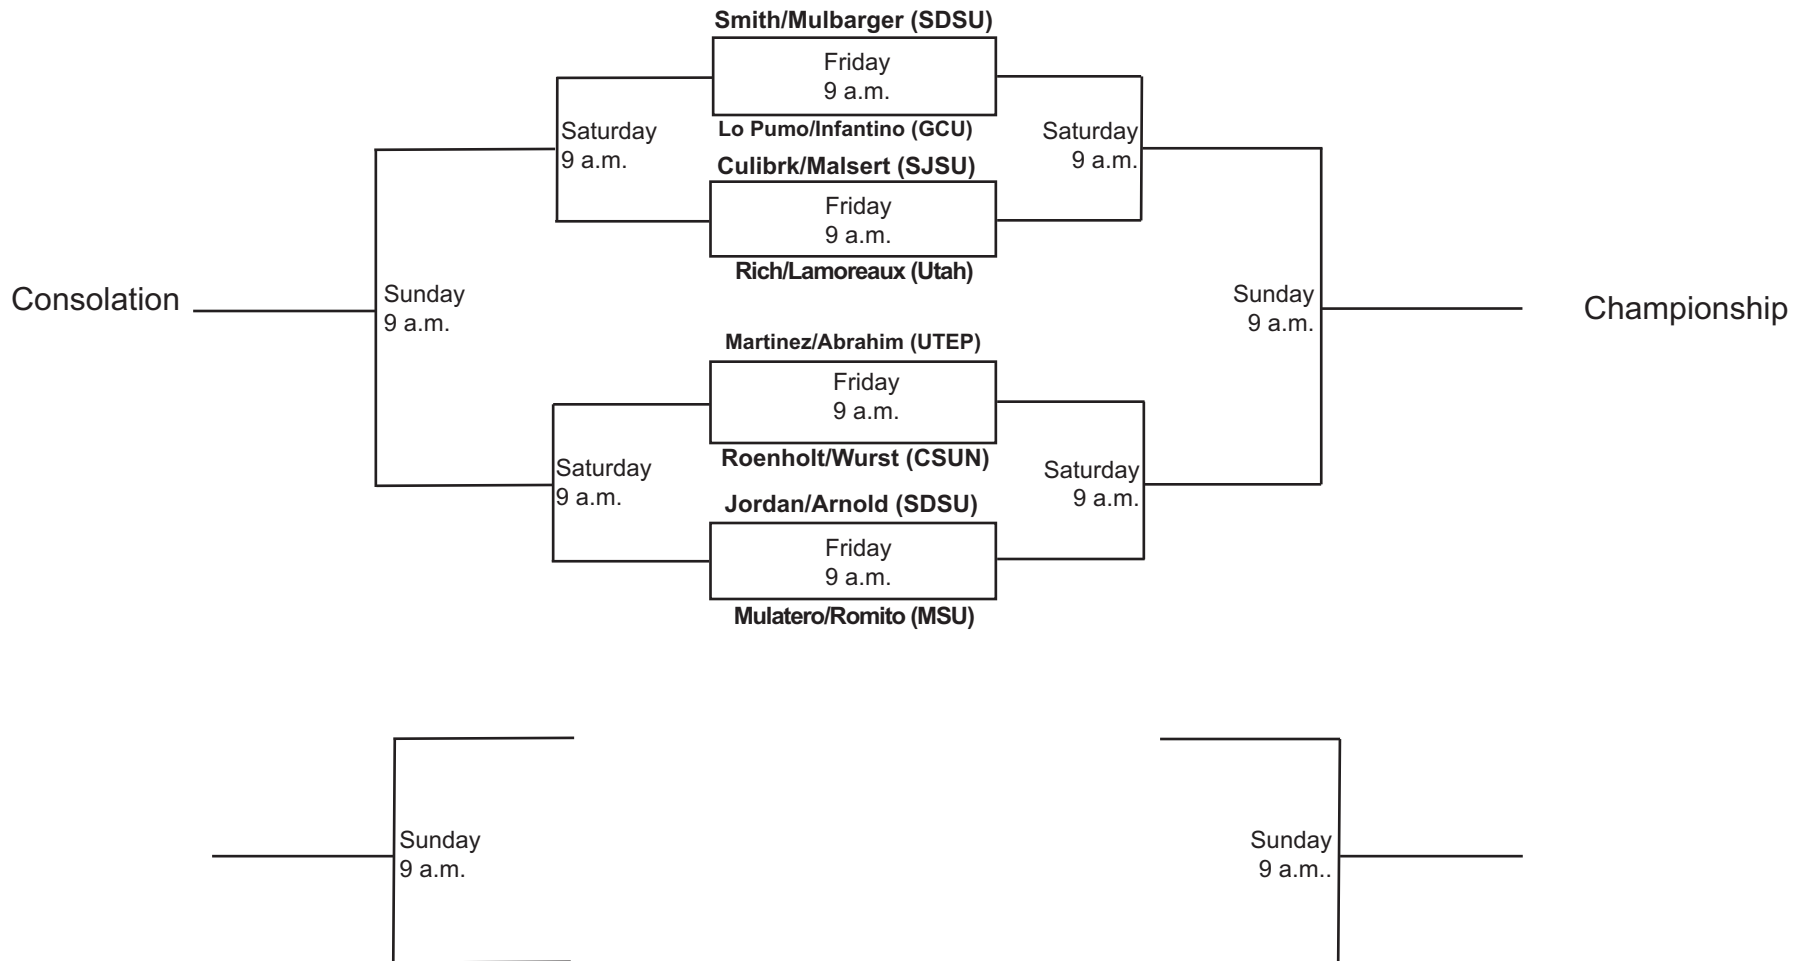

**SDSU Fall Tennis Classic I**  
**Sept. 27 - Sept. 29, 2019**  
**Singles - Red (ITA Code: )**

**SDSU Fall Tennis Classic I**  
**Sept. 27 - Sept. 29, 2019**  
**Singles - Black (ITA Code: )**

**SDSU Fall Tennis Classic I**  
**Sept. 27 - Sept. 29, 2019**  
**Singles - White (ITA Code: )**

**SDSU Fall Tennis Classic I**  
**Sept. 27 - Sept. 29, 2019**  
**Singles - Gold (ITA Code: )**

**SDSU Fall Tennis Classic I**  
**Sept. 27 - Sept. 29, 2019**  
**Singles - Silver (ITA Code: )**

**SDSU Fall Tennis Classic I**  
**Sept. 27 - Sept. 29, 2019**  
**Singles - Gray (ITA Code: )**

**SDSU Fall Tennis Classic I**  
**Sept. 27 - Sept. 29, 2019**  
**Doubles - Red (ITA Code: )**

**SDSU Fall Tennis Classic I**  
**Sept. 27 - Sept. 29, 2019**  
**Doubles - White (ITA Code: )**

**SDSU Fall Tennis Classic I**  
**Sept. 27 - Sept. 29, 2019**  
**Doubles - Black (ITA Code: )**