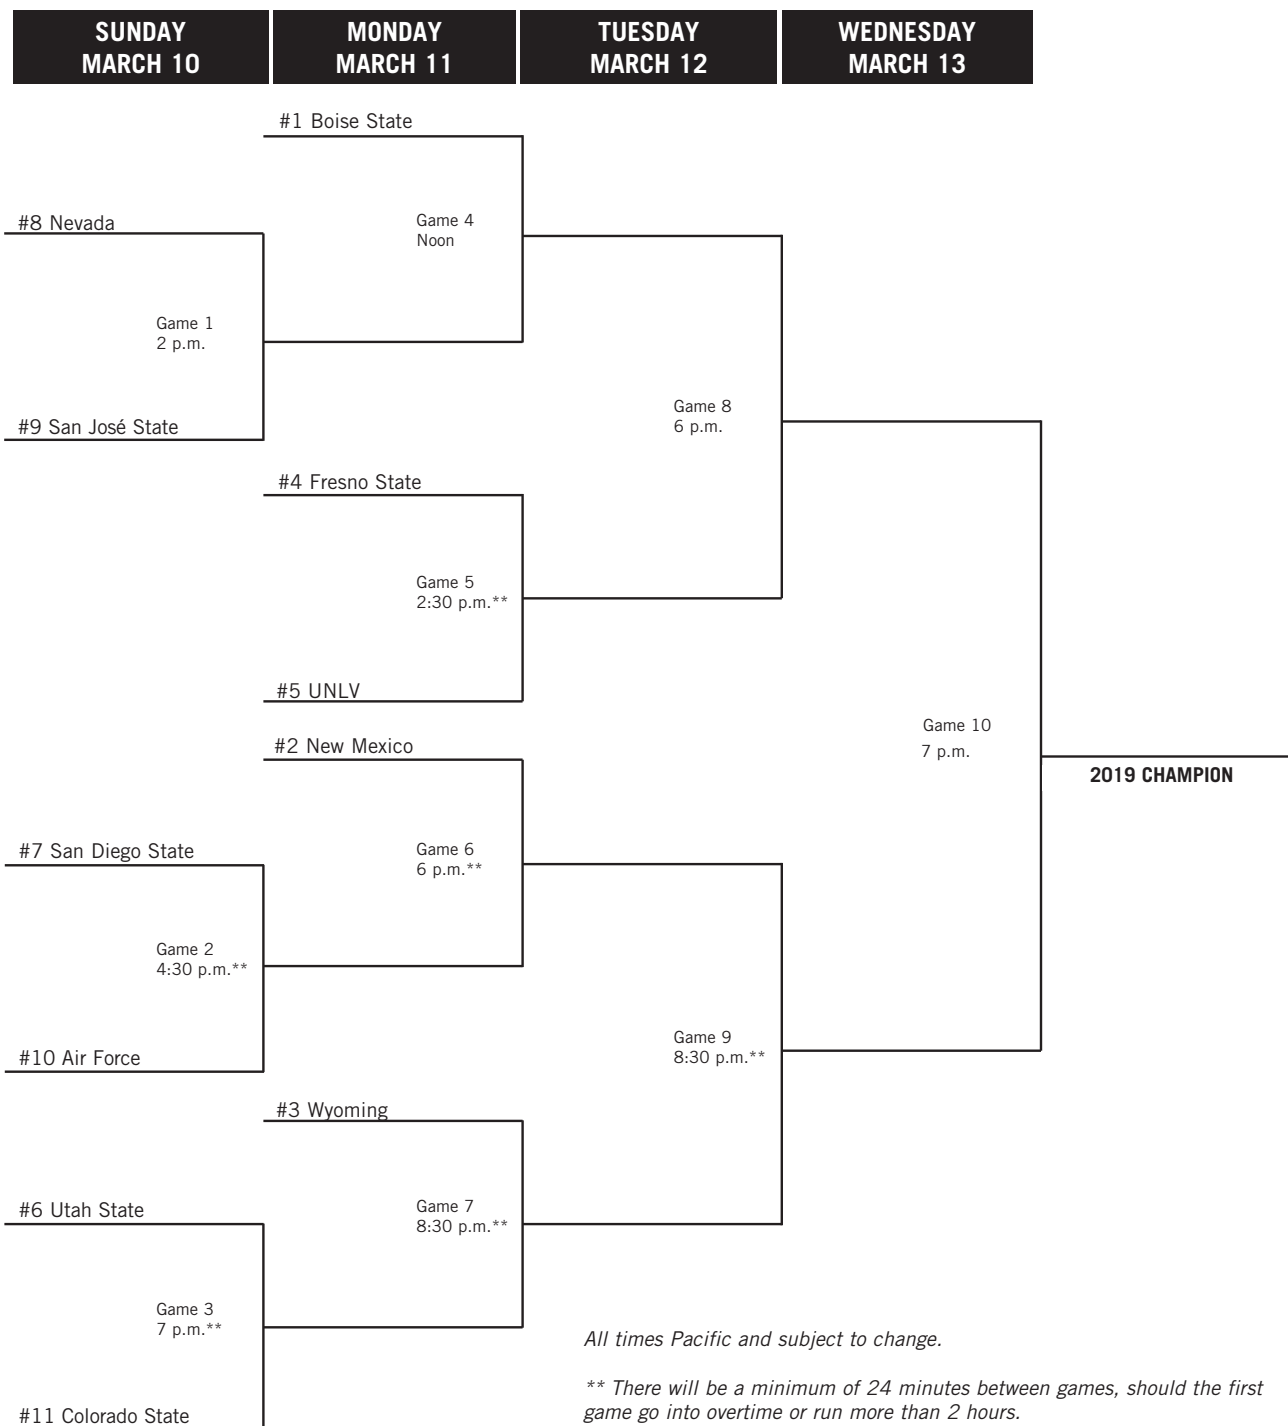

# 2019 AIR FORCE RESERVE MOUNTAIN WEST WOMEN'S BASKETBALL CHAMPIONSHIP

SUNDAY-WEDNESDAY, MARCH 10-13  
THOMAS & MACK CENTER