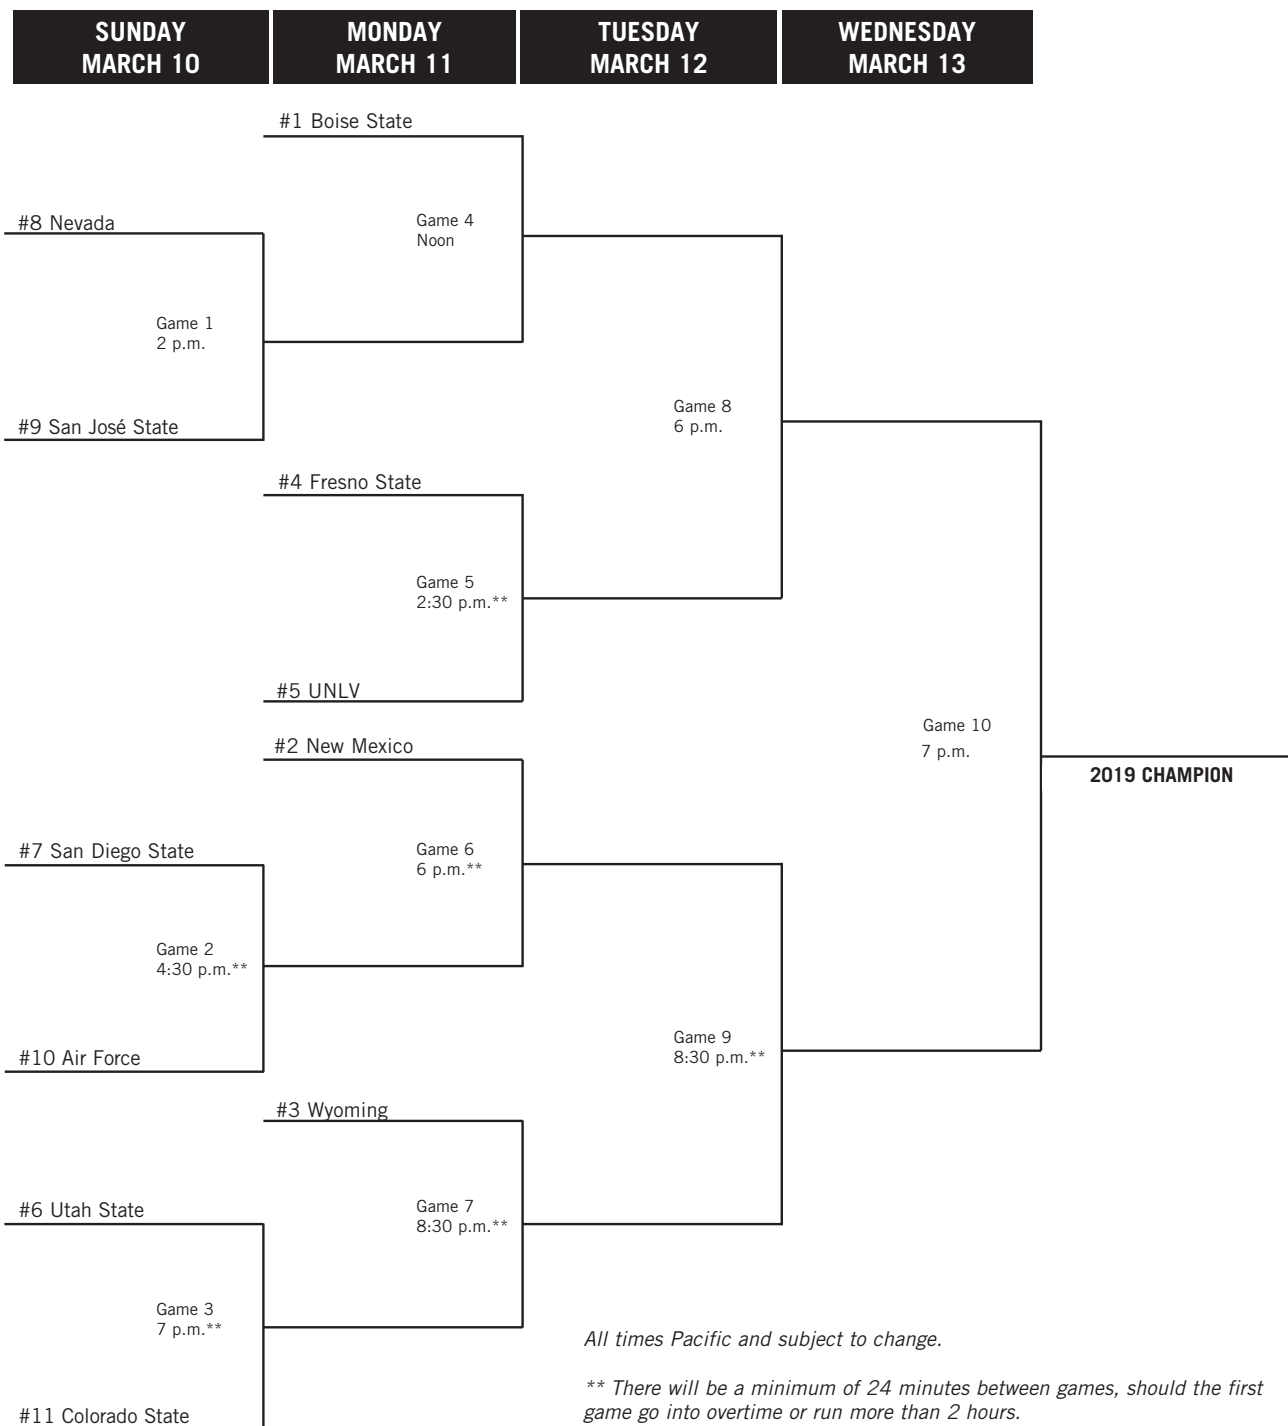

2019 AIR FORCE RESERVE MOUNTAIN WEST WOMEN'S BASKETBALL CHAMPIONSHIP

SUNDAY-WEDNESDAY, MARCH 10-13
THOMAS & MACK CENTER

All times Pacific and subject to change.

*** There will be a minimum of 24 minutes between games, should the first game go into overtime or run more than 2 hours.*