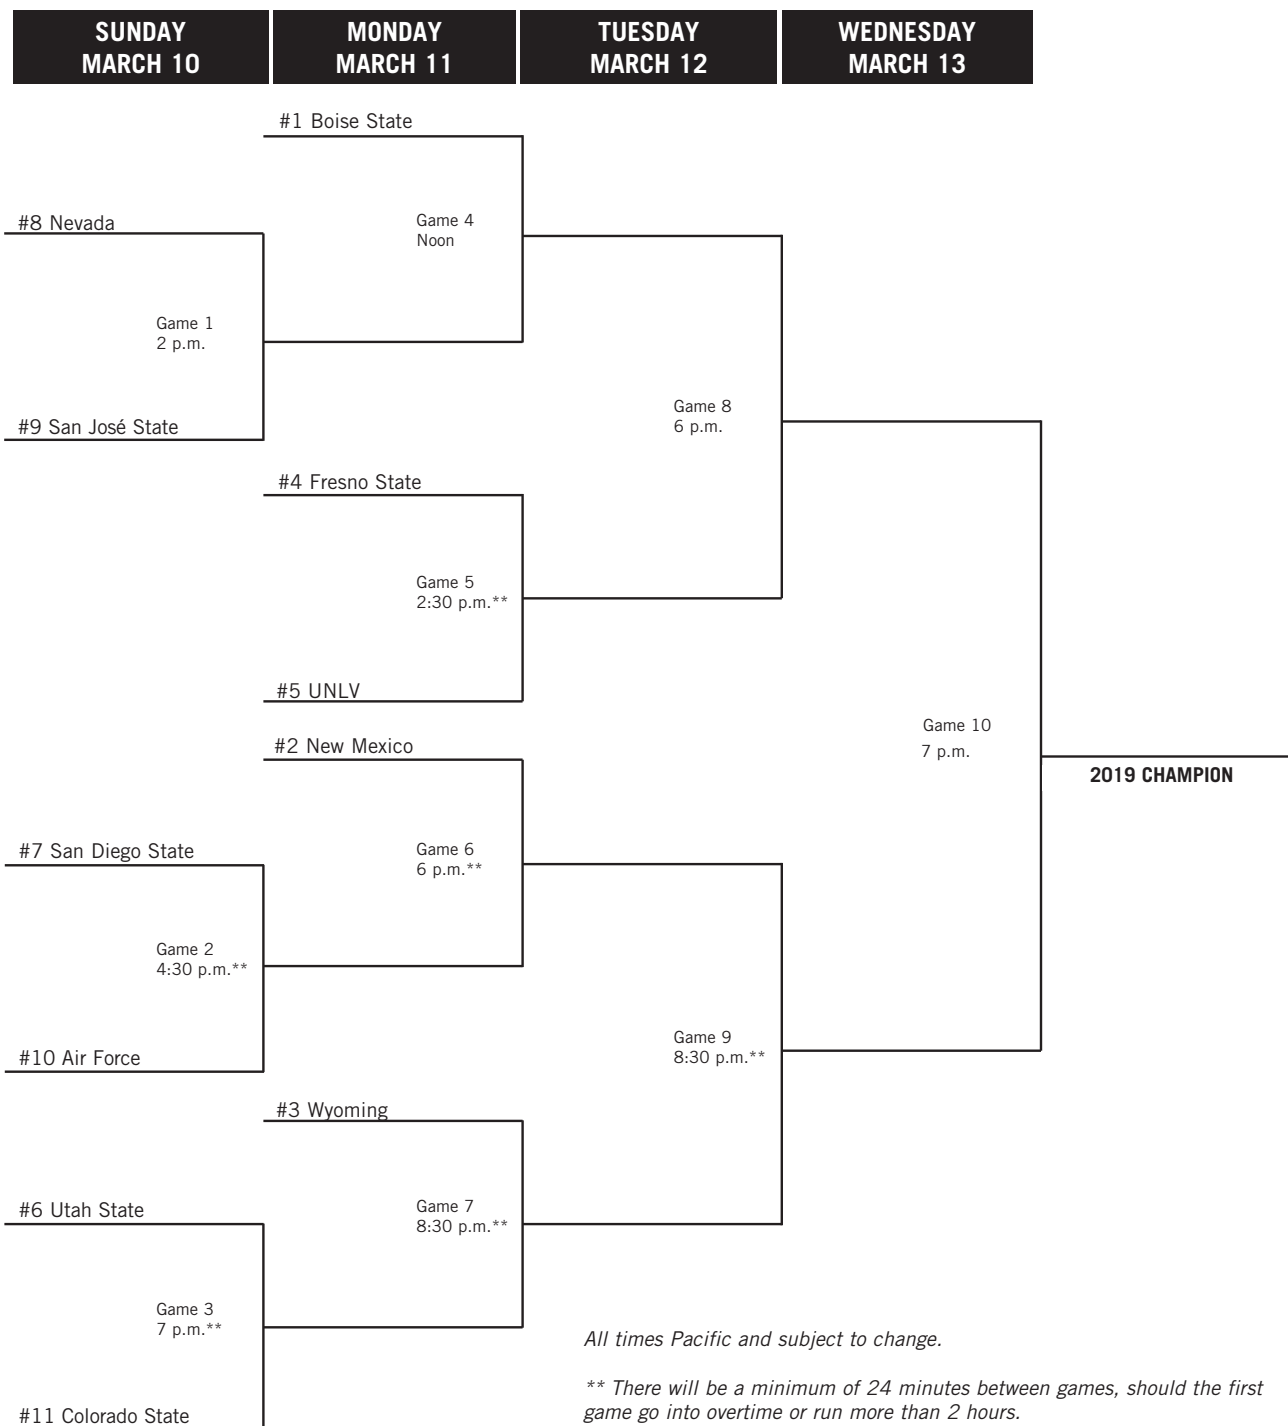

2019 AIR FORCE RESERVE MOUNTAIN WEST WOMEN'S BASKETBALL CHAMPIONSHIP

SUNDAY-WEDNESDAY, MARCH 10-13
THOMAS & MACK CENTER

MOUNTAIN WEST TOURNAMENT HISTORY

■ MOUNTAIN WEST (15-15)

2000 (0-1)

Las Vegas, Nev. (Thomas & Mack Center), March 8
Brigham Young 78, San Diego State 37