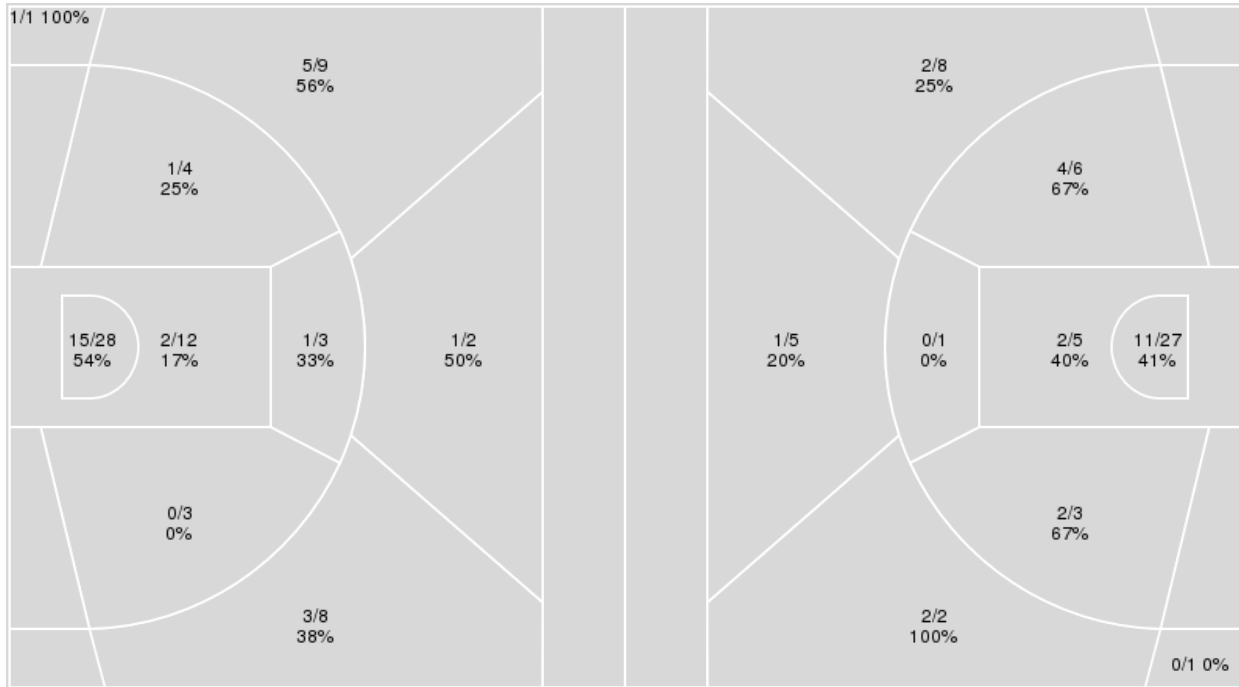

Officials: Lisa Jones, Melissa Barlow, Clarke Stevens

{ Players => 0, 3, 4, 5, 12, 13, 15, 21, 22, 23, 24, 30, 33, 35; } FG
Types => All; Results => All;

{ Players => 00, 2, 3, 4, 5, 10, 15, 22, 24, 25, 33, 34, 45; } FG Types =>
All; Results => All;

San Jose State

San Diego State

San Jose State	M/A	%
Field Goals	29/70	41
2 Points	19/50	38
3 Points	10/20	50
Free Throws	16/19	84

San Diego State	M/A	%
Field Goals	24/58	41
2 Points	19/42	45
3 Points	5/16	31
Free Throws	14/19	74