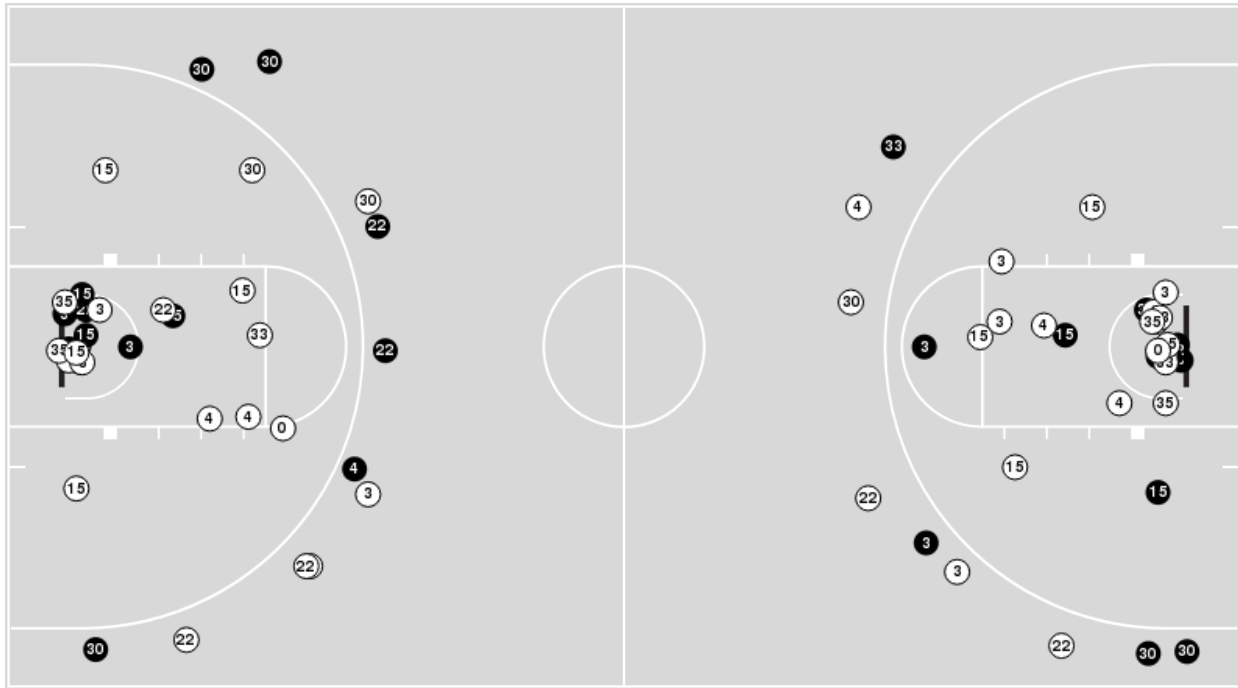

Officials: Lisa Jones, Melissa Barlow, Clarke Stevens

Players => 0, 3, 4, 5, 12, 13, 15, 21, 22, 23, 24, 30, 33, 35 FG Types=>All Results=>All

San Jose State

All Field Goals