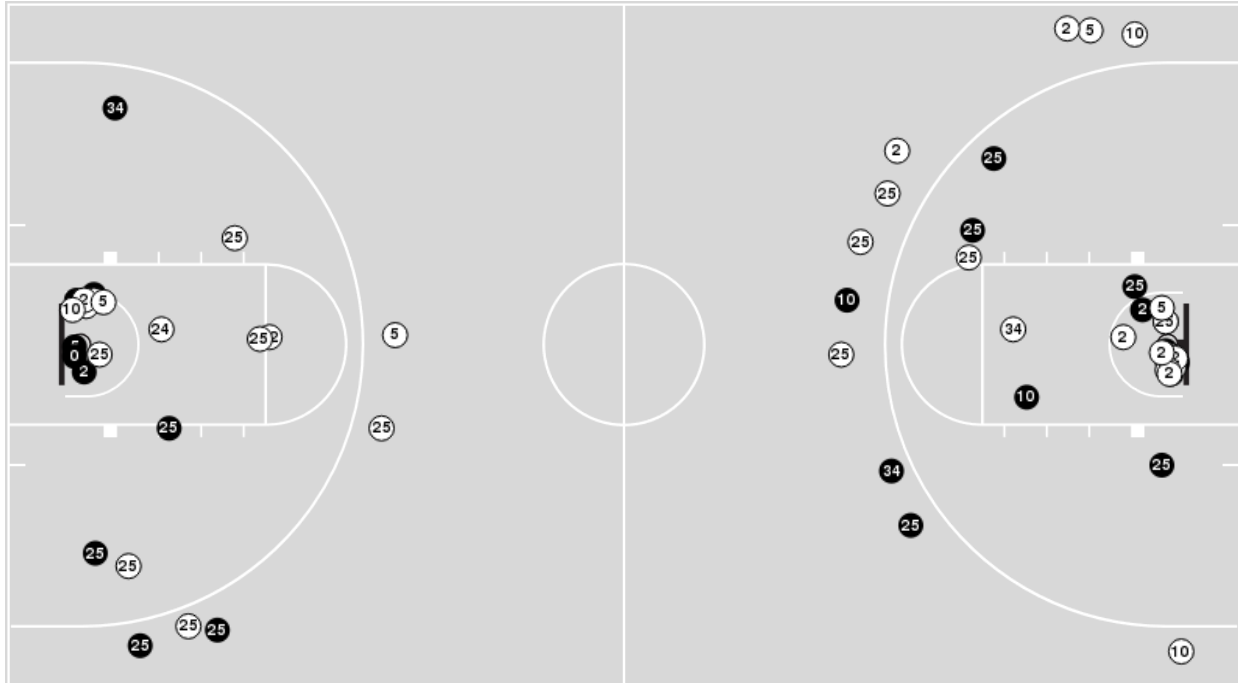

Officials: Lisa Jones, Melissa Barlow, Clarke Stevens

Players => 00, 2, 3, 4, 5, 10, 15, 22, 24, 25, 33, 34, 45FG Types=>AllResults=>All

San Diego State

All Field Goals