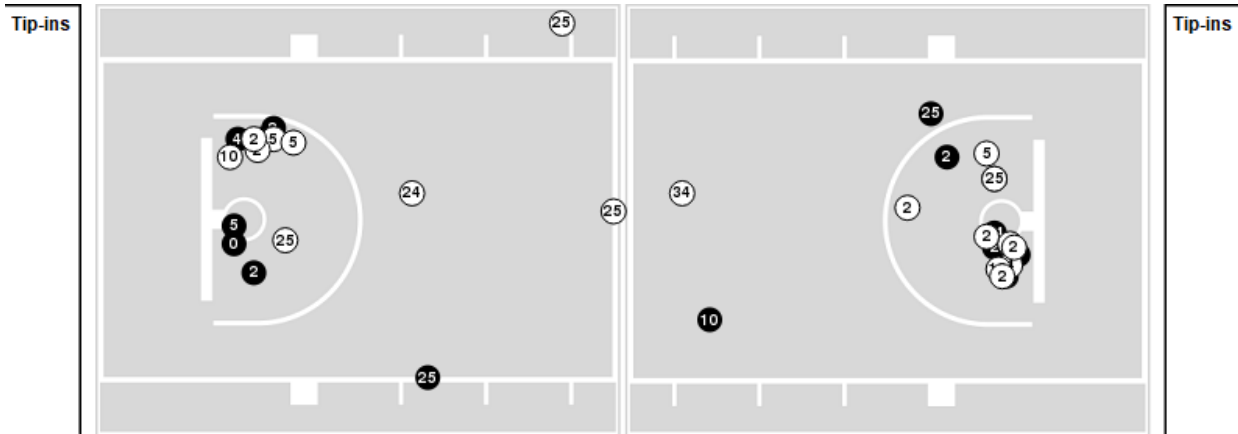

Blow Up Chart

● Made ○ Missed N - Player Number

San Diego State	M/A	%
Field Goals	24/58	41
2 Points	19/42	45
3 Points	5/16	31
Free Throws	14/19	74

San Diego State	M/A	%
Points in the Paint	26 (13 / 32)	41
Fast Break Points	10 (5/5)	100
Second Chance Points	10 (5/13)	38
Effective FG%	46