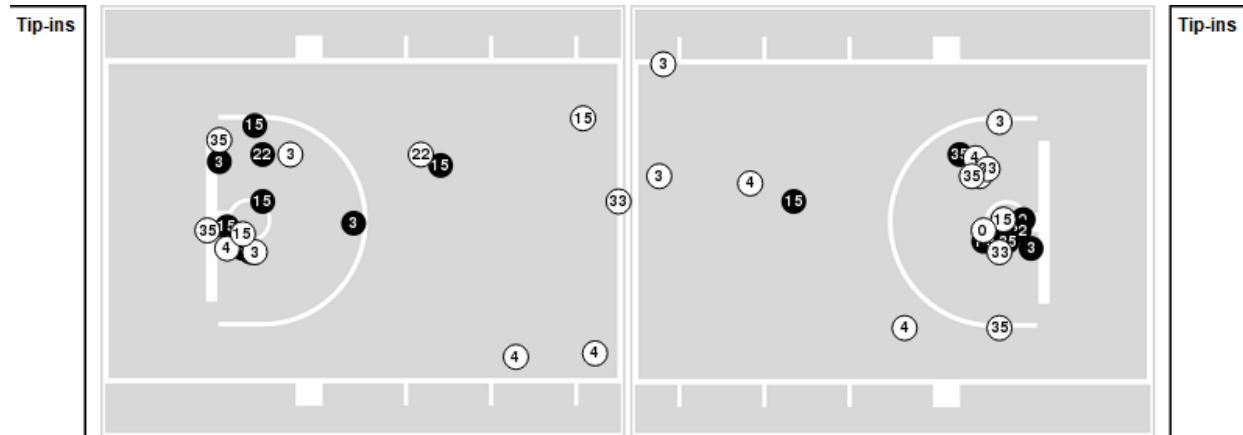

Officials: Lisa Jones, Melissa Barlow, Clarke Stevens

Players => 0, 3, 4, 5, 12, 13, 15, 21, 22, 23, 24, 30, 33, 35 FG Types=>All Results=>All

**San Jose State**

**All Field Goals**

**Blow Up Chart**

● Made    ○ Missed    N - Player Number