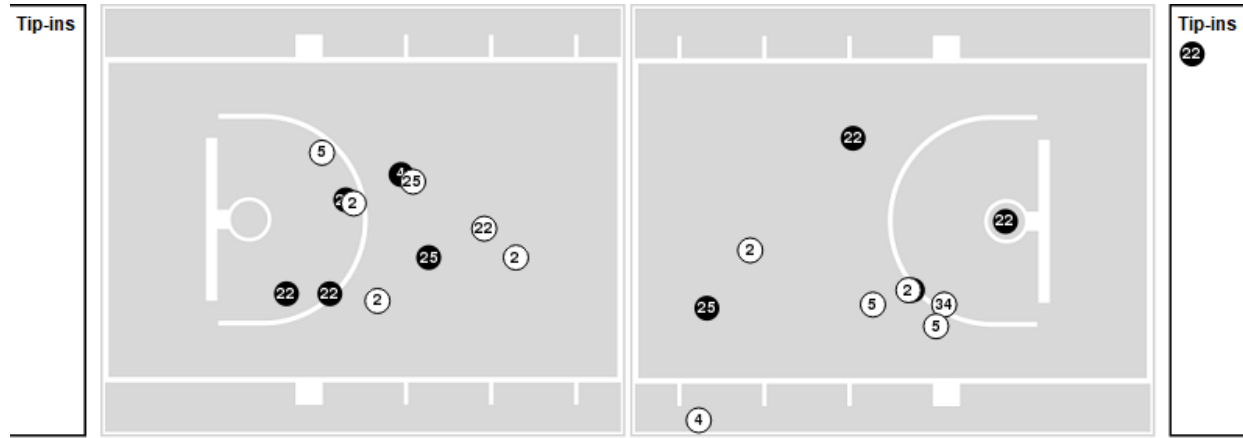

Blow Up Chart

● Made   ○ Missed   N - Player Number

San Diego St.	M/A	%
Field Goals	20/46	43
2 Points	14/31	45
3 Points	6/15	40
Free Throws	11/14	79

San Diego St.	M/A	%
Points in the Paint	20 (10 / 21)	48
Fast Break Points	0 (0/0)	0
Second Chance Points	6 (3/3)	100
Effective FG%	50