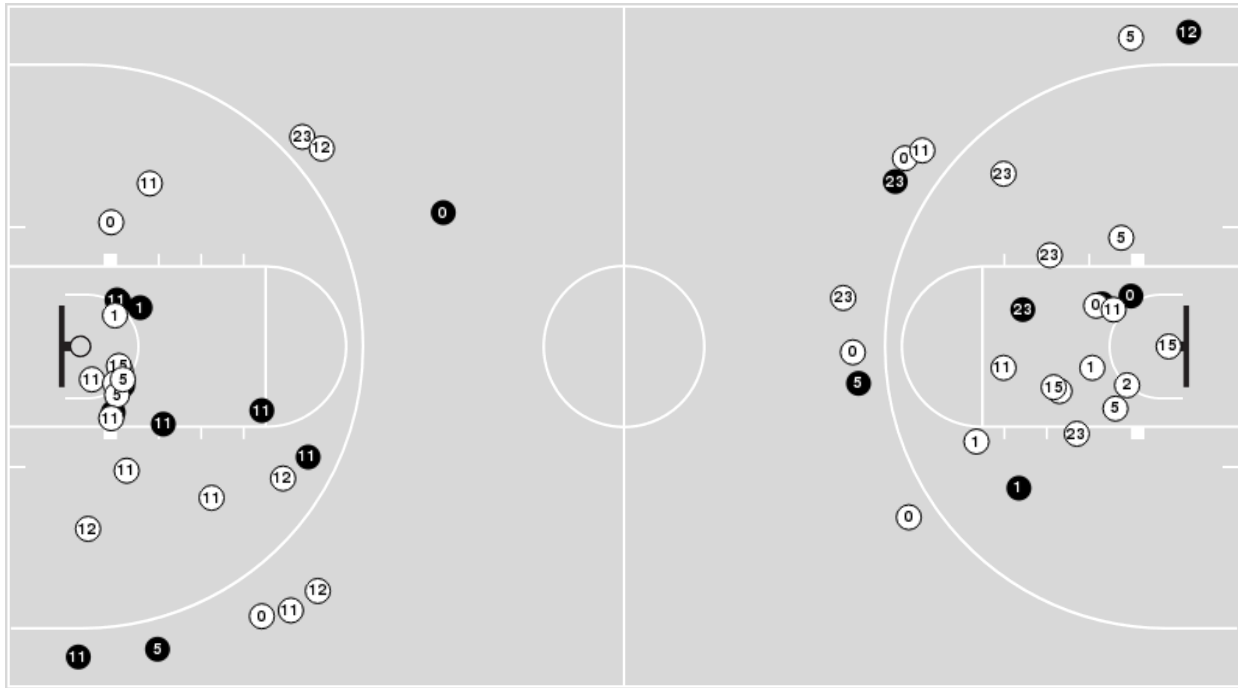

Officials: Britton Sherry, Ify Seals, Charles Stein

Players => 0, 1, 2, 3, 4, 5, 10, 11, 12, 15, 20, 21, 22, 23, 35FG Types=>AllResults=>All

UIW

All Field Goals