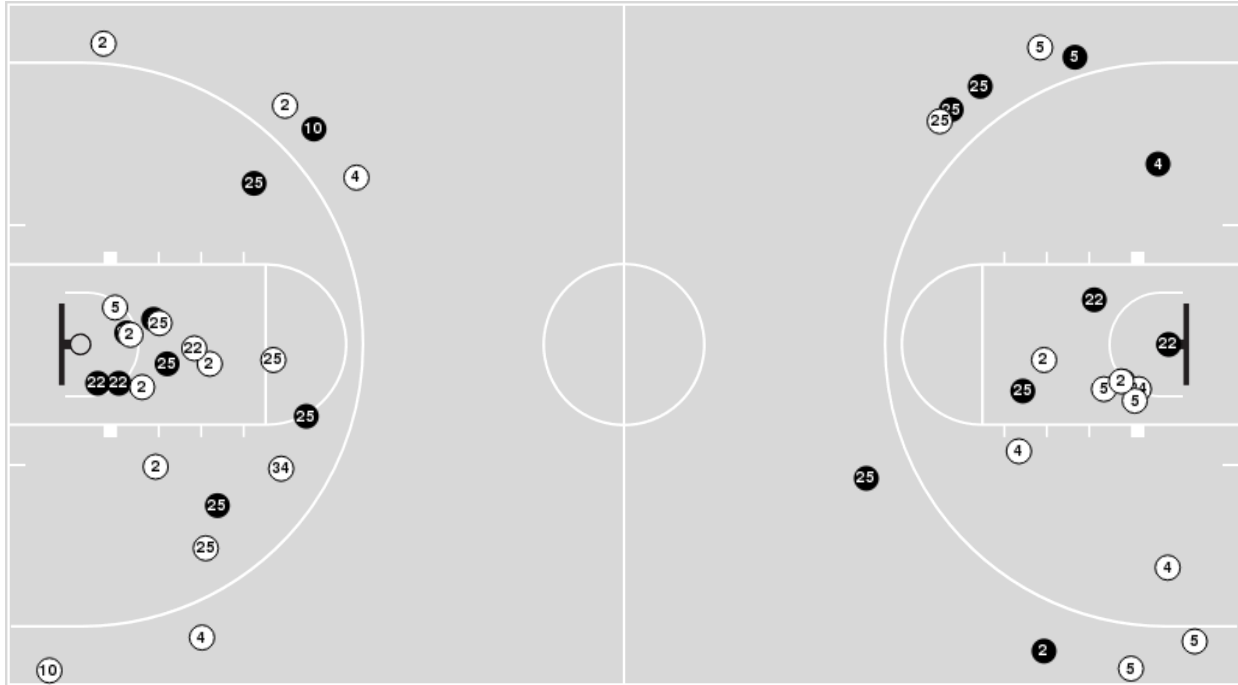

Players => 00, 2, 3, 4, 5, 10, 15, 22, 24, 25, 33, 34, 45FG Types=>AllResults=>All

San Diego St.

All Field Goals