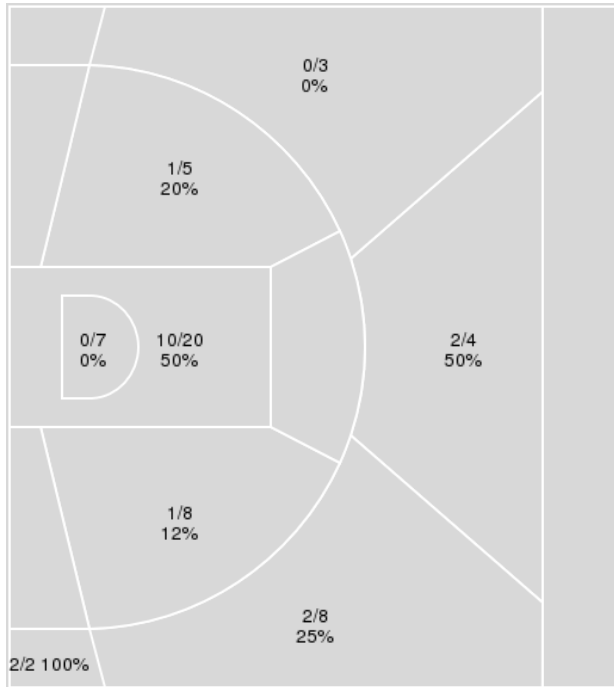

{ Players => 0, 1, 2, 3, 4, 5, 10, 11, 12, 15, 20, 21, 22, 23, 35; } FG
Types => All; Results => All;

{ Players => 00, 2, 3, 4, 5, 10, 15, 22, 24, 25, 33, 34, 45; } FG Types =>
All; Results => All;

UIW

San Diego St.