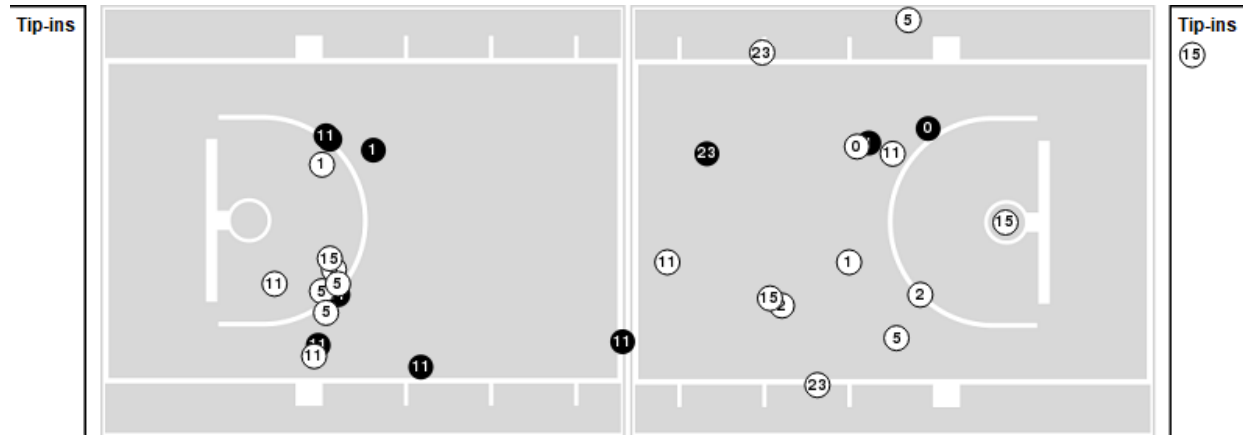

Blow Up Chart

● Made   ○ Missed   N - Player Number

UIW	M/A	%
Field Goals	18/57	32
2 Points	12/40	30
3 Points	6/17	35
Free Throws	6/8	75

UIW	M/A	%
Points in the Paint	20 (10 / 27)	37
Fast Break Points	0 (0/0)	0
Second Chance Points	8 (3/11)	27
Effective FG%	37