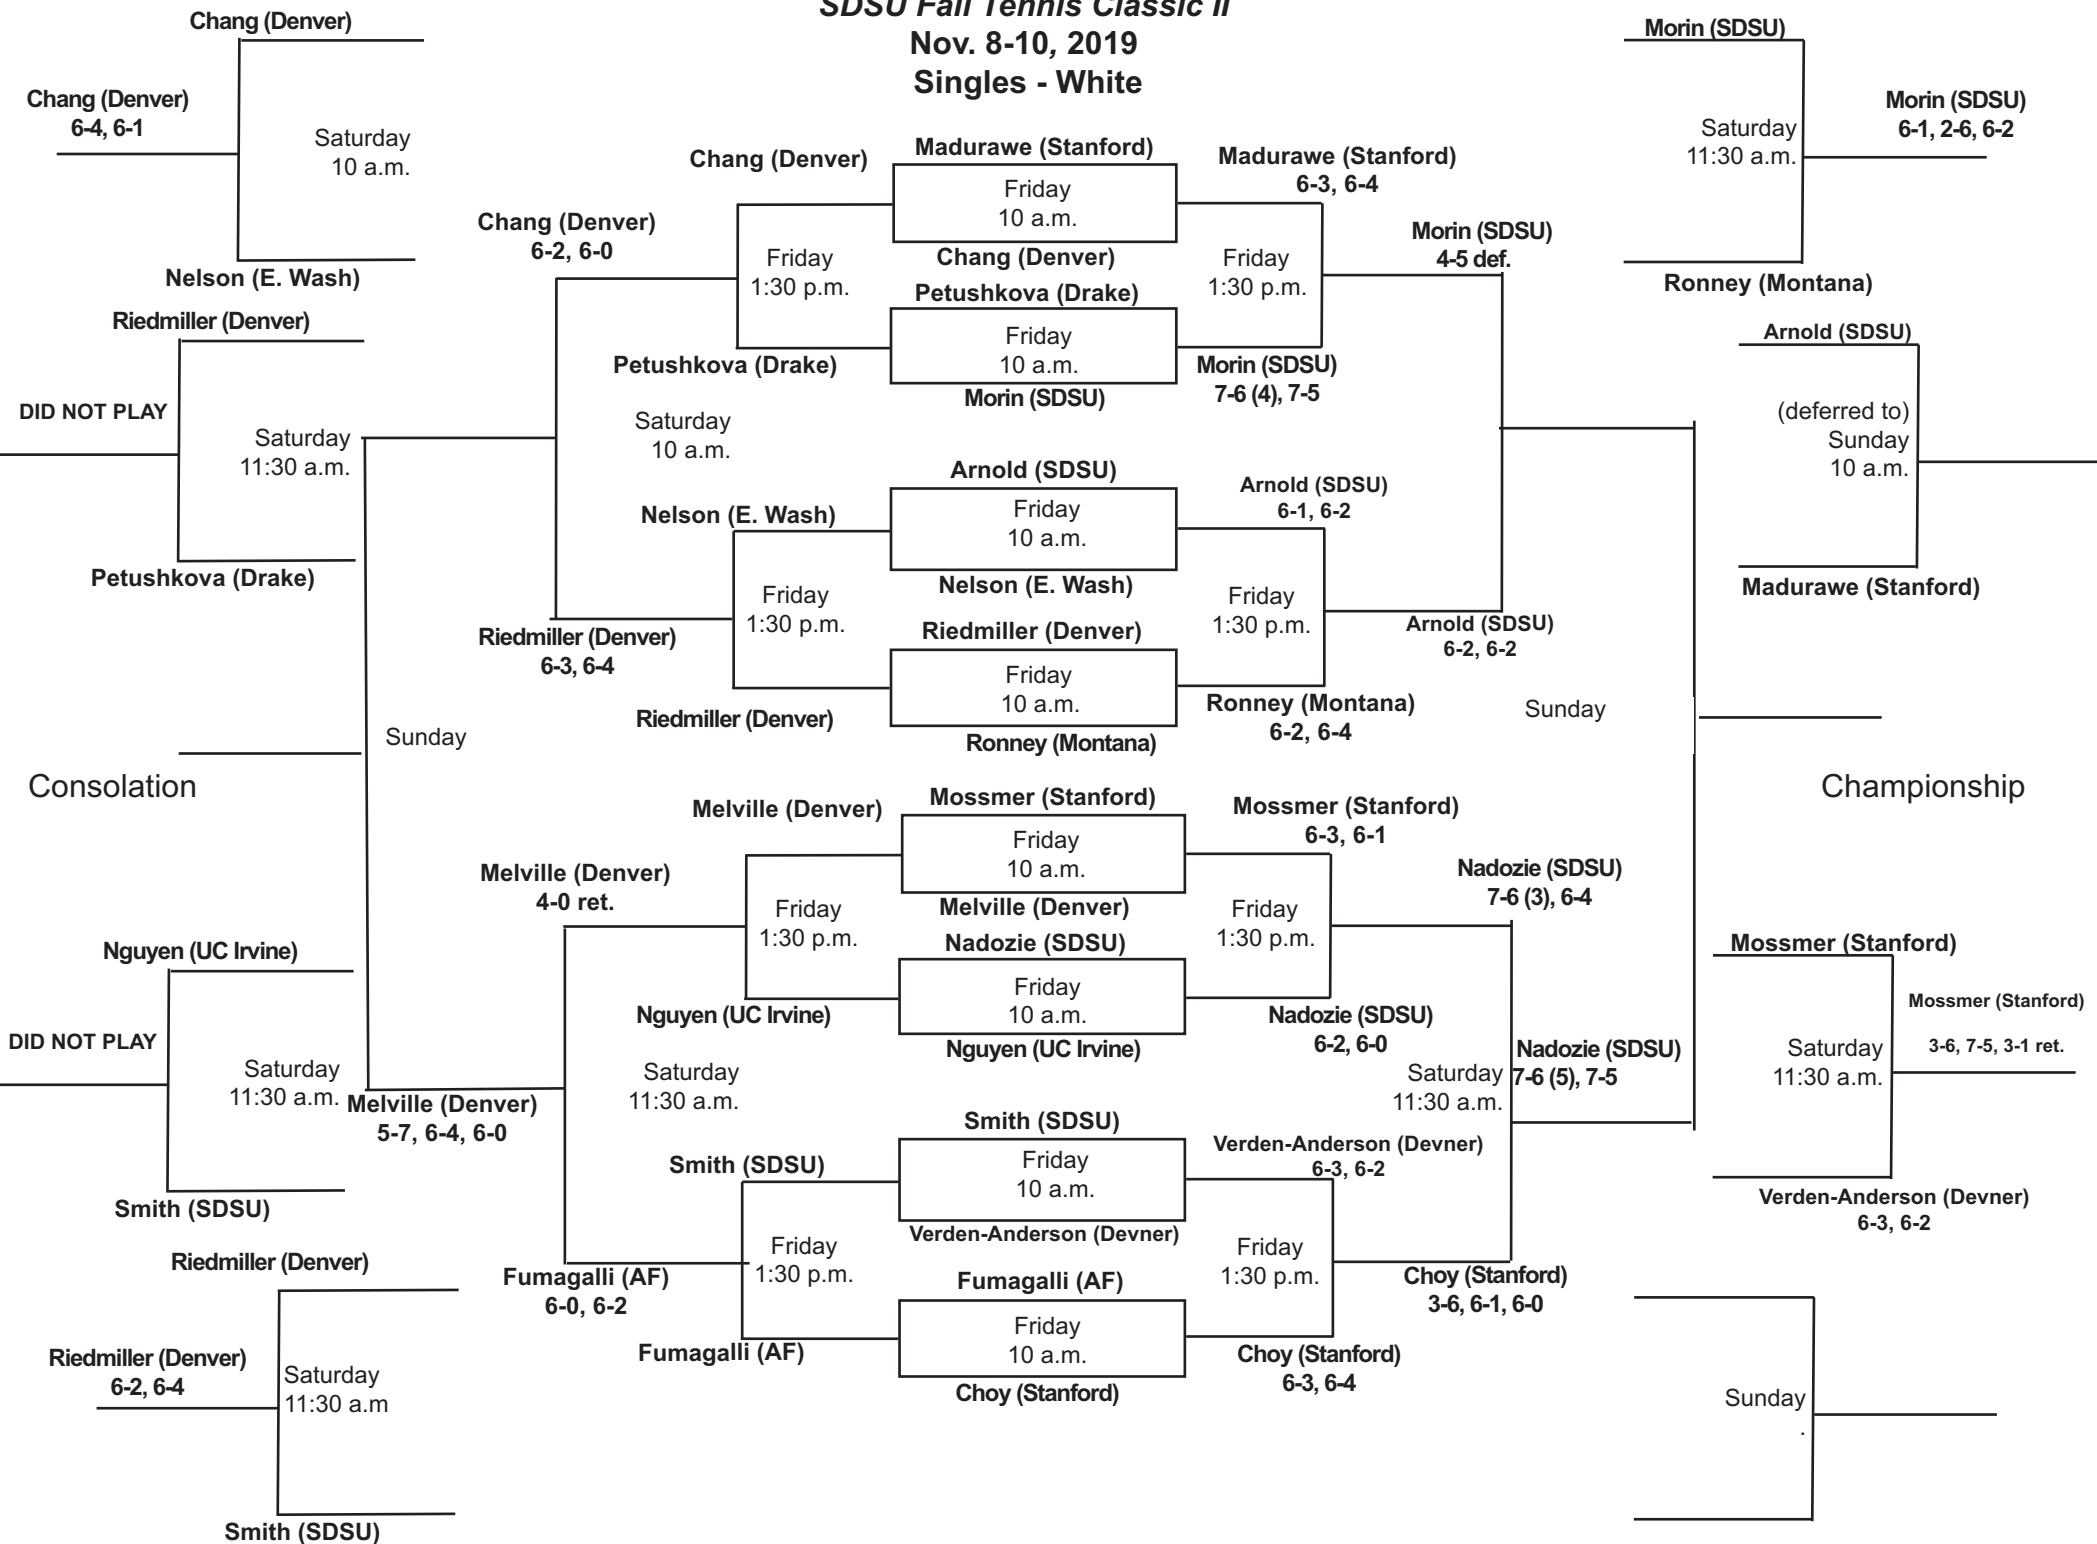

**SDSU Fall Tennis Classic II**  
**Nov. 8-10, 2019**  
**Singles - Red**

Consolation

Championship

**SDSU Fall Tennis Classic II**  
**Nov. 8-10, 2019**  
**Singles - Black**

Consolation

Championship

# SDSU Fall Tennis Classic II

Nov. 8-10, 2019

Singles - White

## Sunday's Matches- Red Draw

10 a.m.- Arnold (SDSU) vs. Madurawe (Stanford)

10 a.m.- Nadozie (SDSU) vs. Riedmiller (Denver)

10 a.m.- Choy (Stanford) vs. Chang (Denver)

10 a.m.- Mossmer (Stanford) vs. Ronney (Montana)