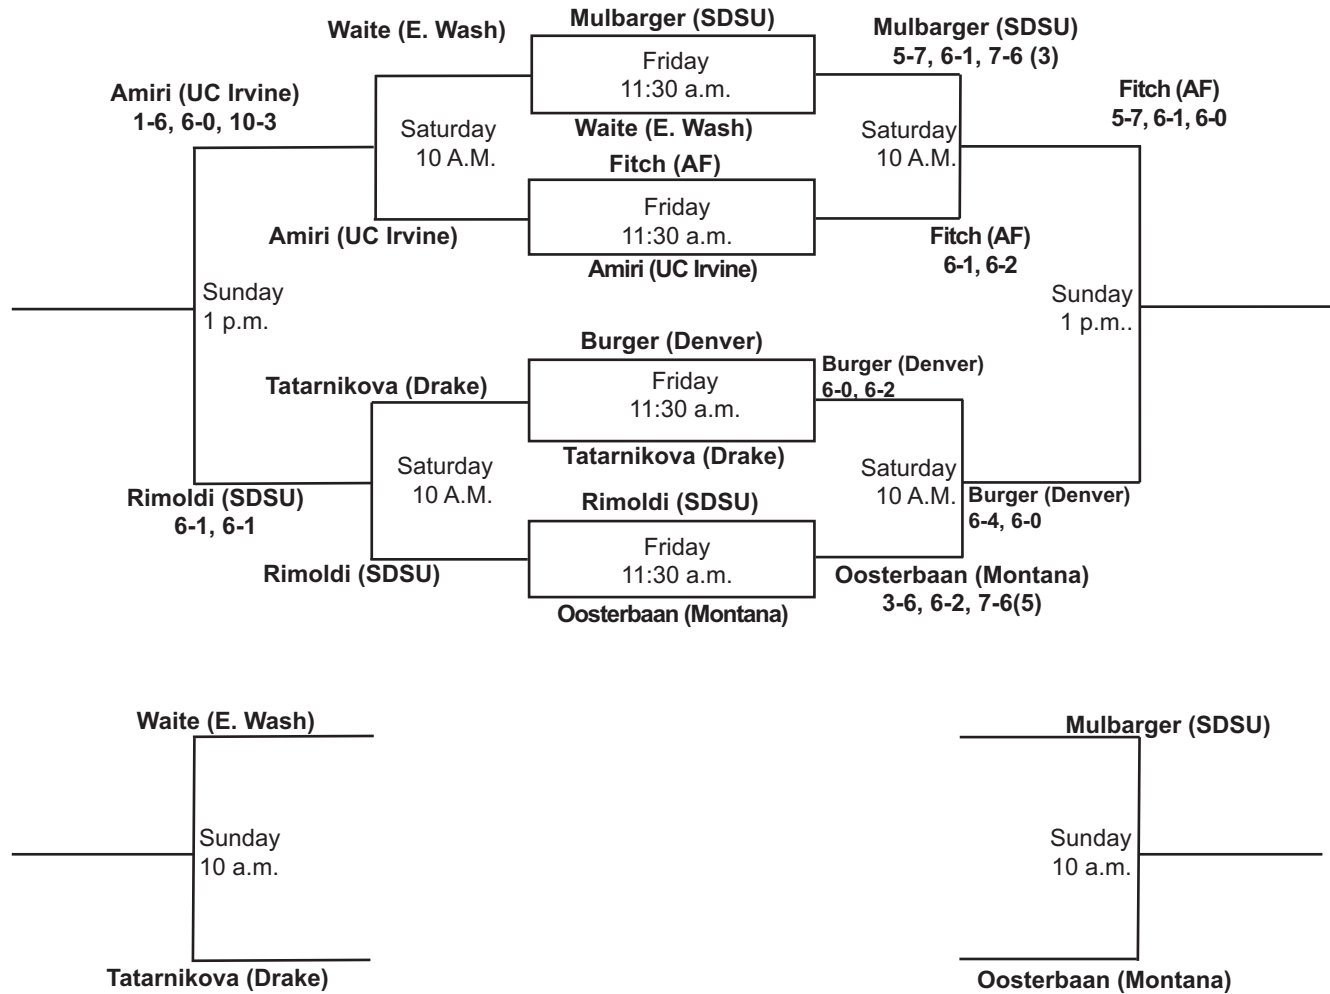

**SDSU Fall Tennis Classic II**  
**Nov. 8-10, 2019**  
**Singles - Red**

Consolation

Championship

**SDSU Fall Tennis Classic II**  
**Nov. 8-10, 2019**  
**Singles - Black**

Consolation

Championship

# SDSU Fall Tennis Classic II

Nov. 8-10, 2019

Singles - White

## Sunday's Matches- Red Draw

10 a.m.- Arnold (SDSU) vs. Madurawe (Stanford)

10 a.m.- Nadozie (SDSU) vs. Riedmiller (Denver)

10 a.m.- Choy (Stanford) vs. Chang (Denver)

10 a.m.- Mossmer (Stanford) vs. Ronney (Montana)