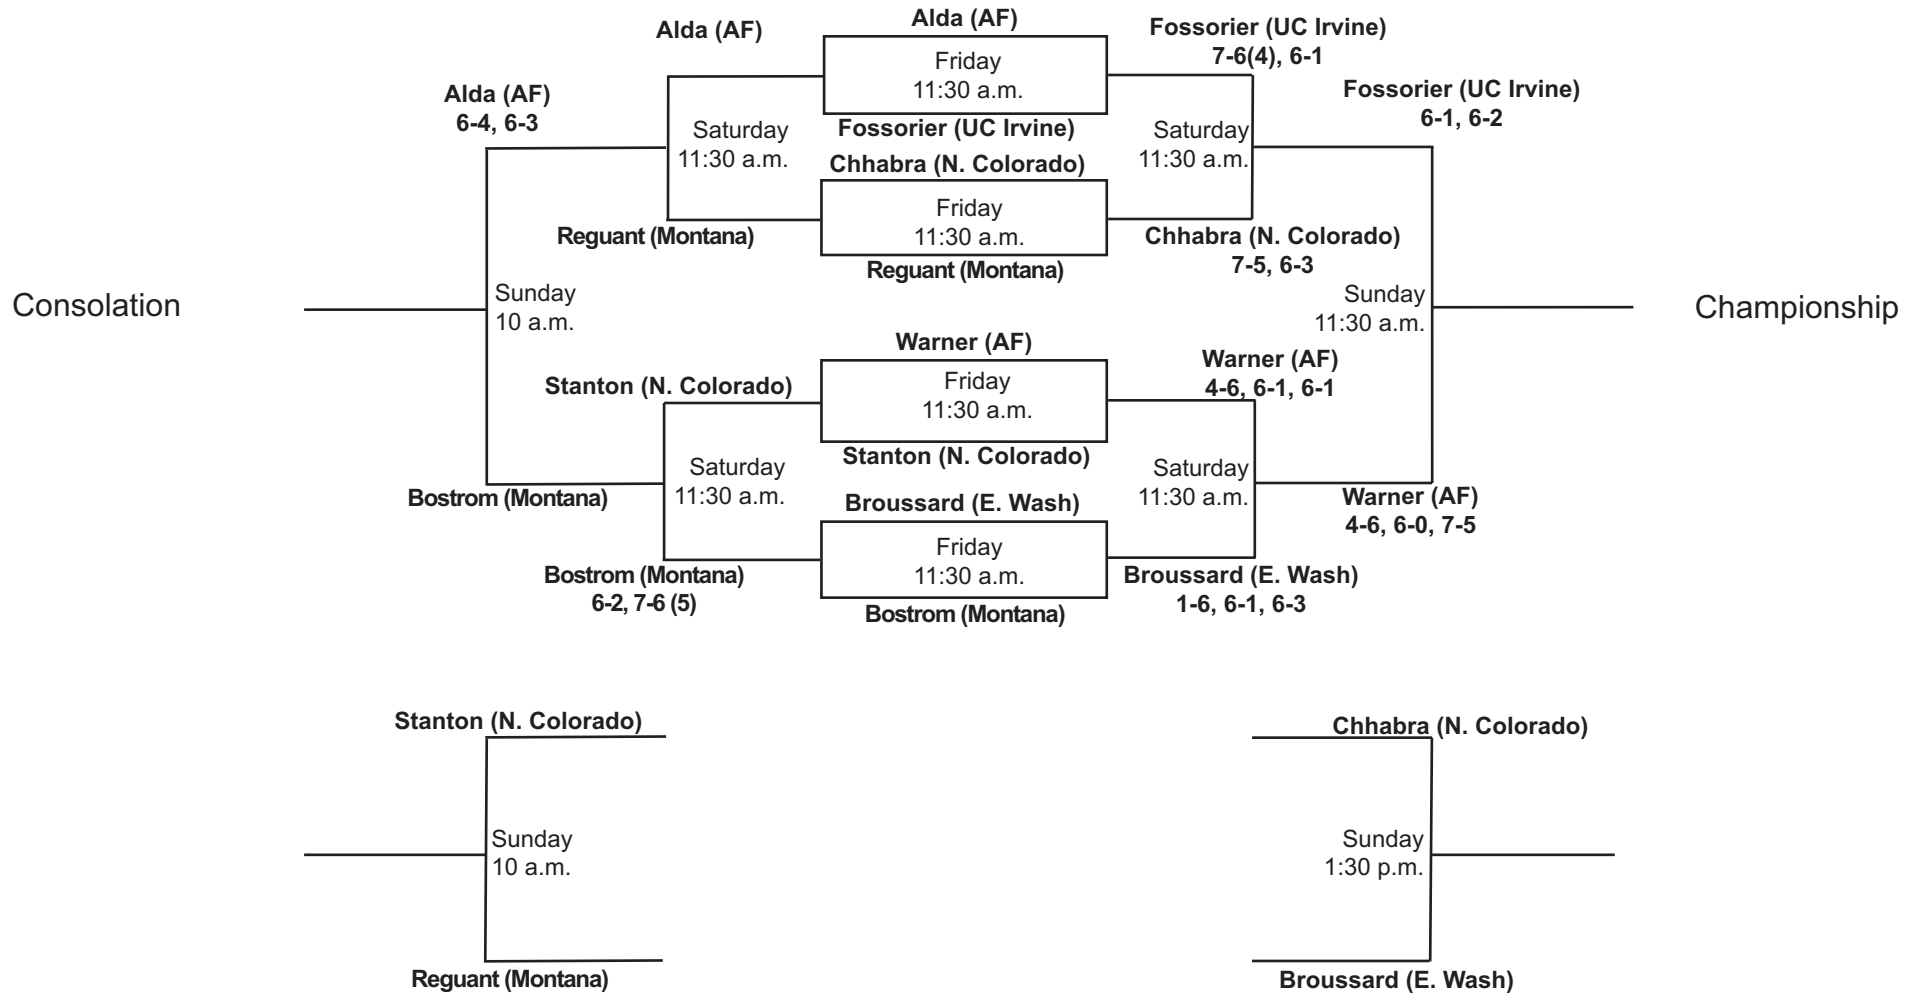

SDSU Fall Tennis Classic II

Nov. 8-10, 2019

Singles - Silver