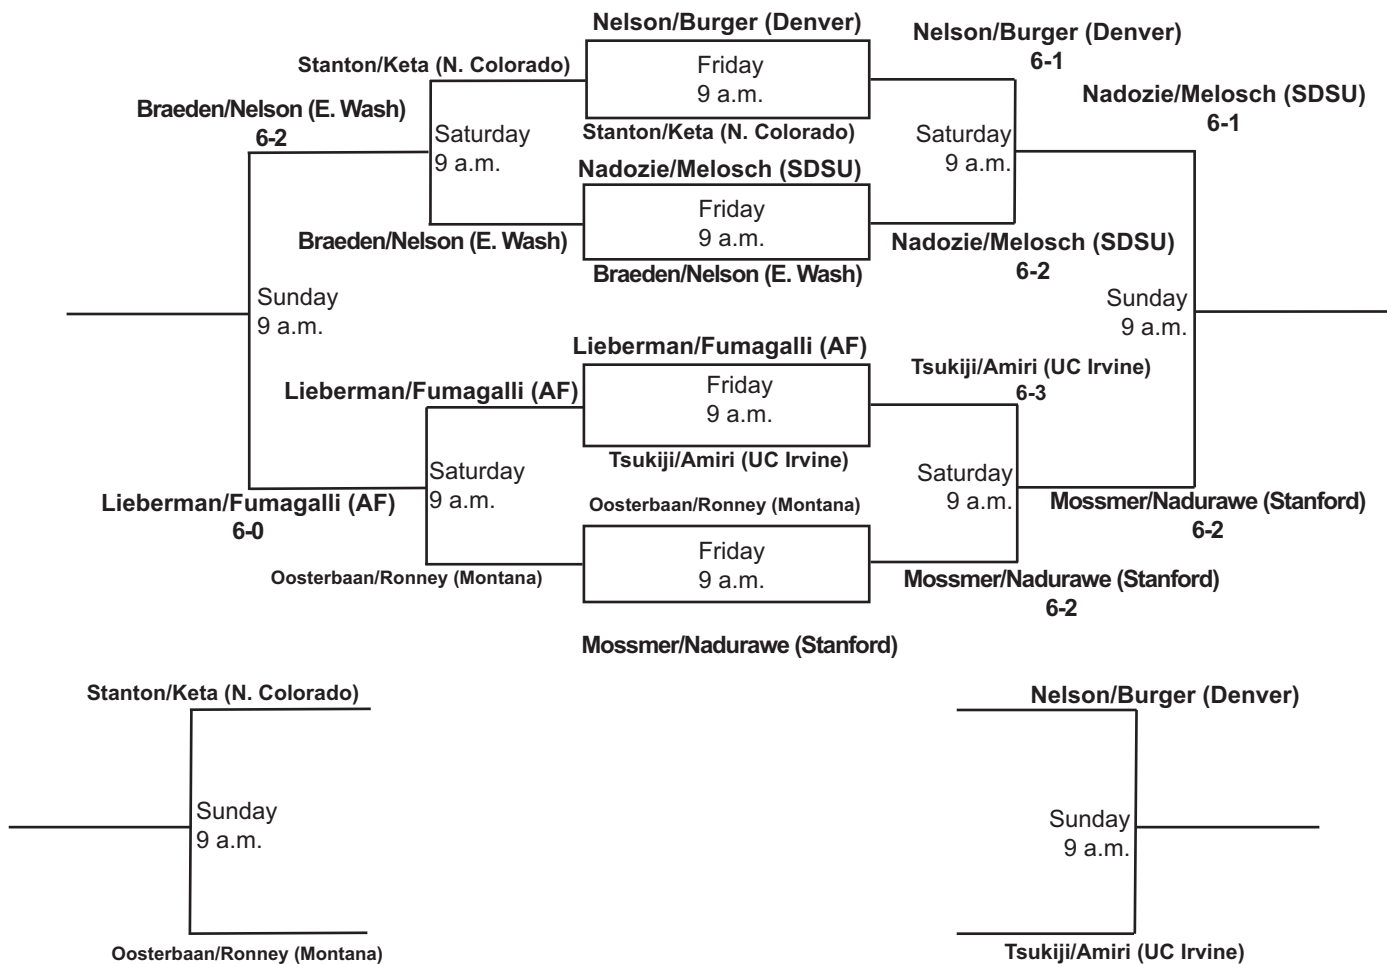

SDSU Fall Tennis Classic II
Nov. 8 - Nov. 10, 2019
Doubles - Red

Consolation

Championship