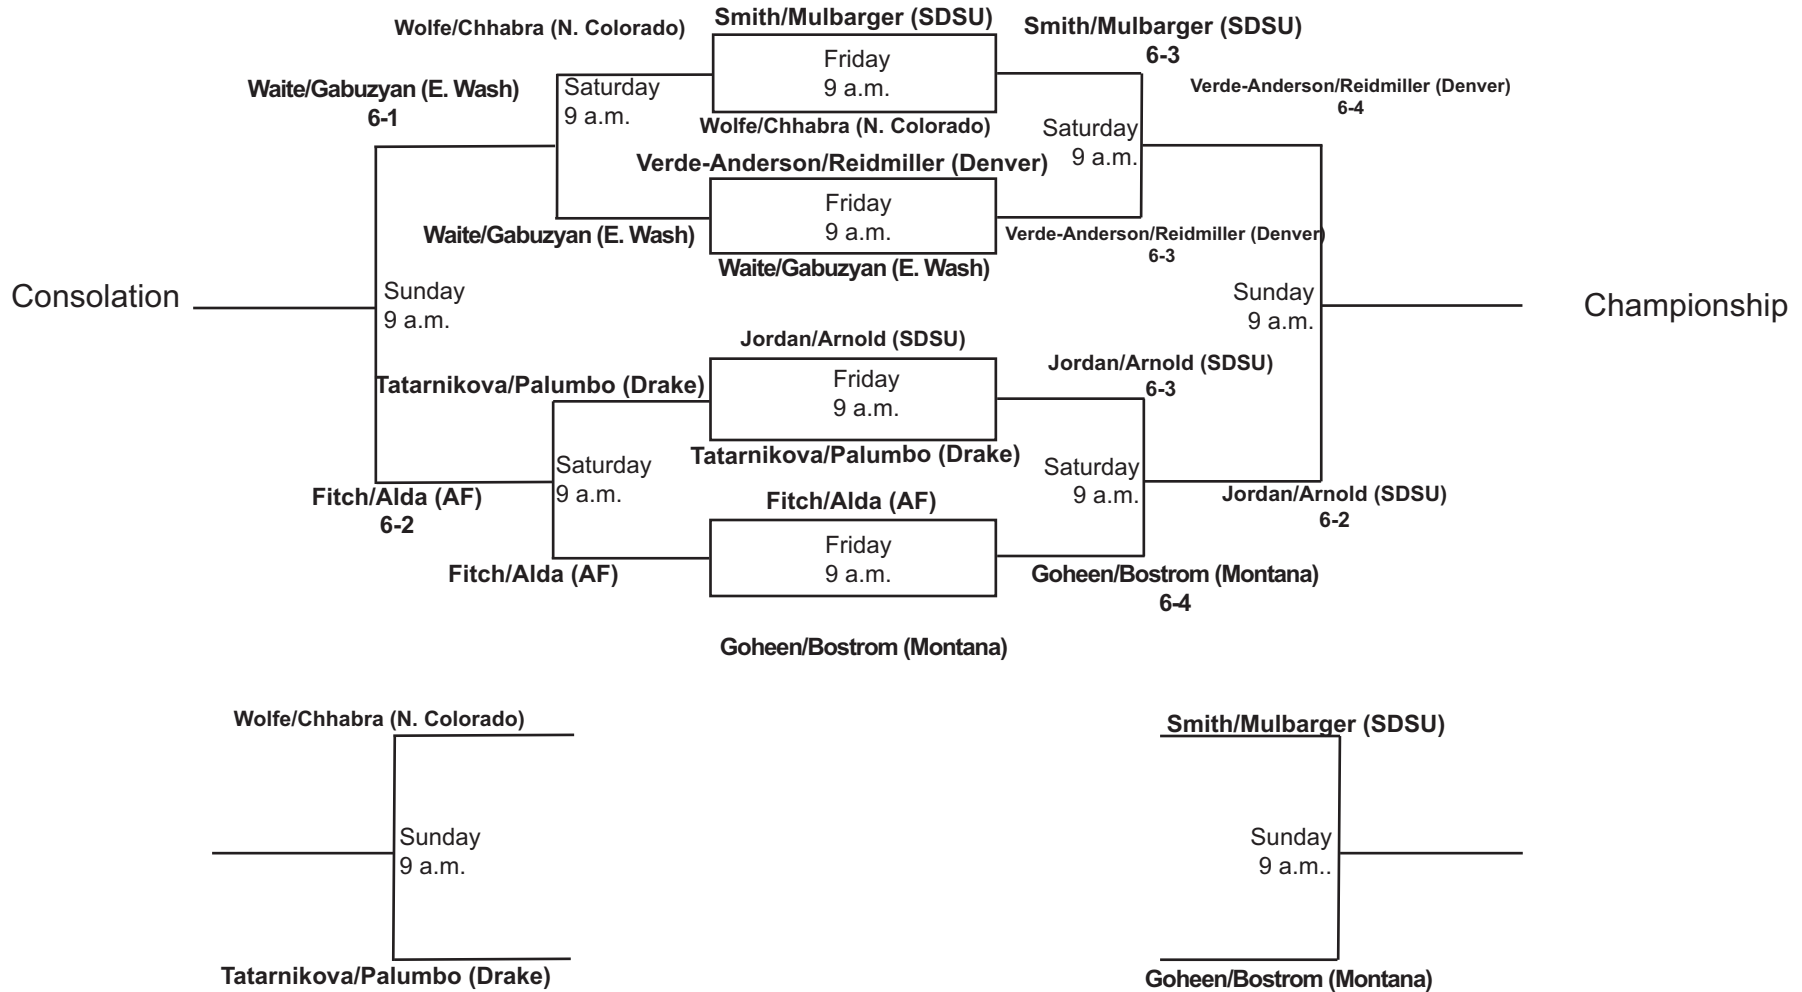

SDSU Fall Tennis Classic II
Nov. 8-10, 2019
Doubles - White