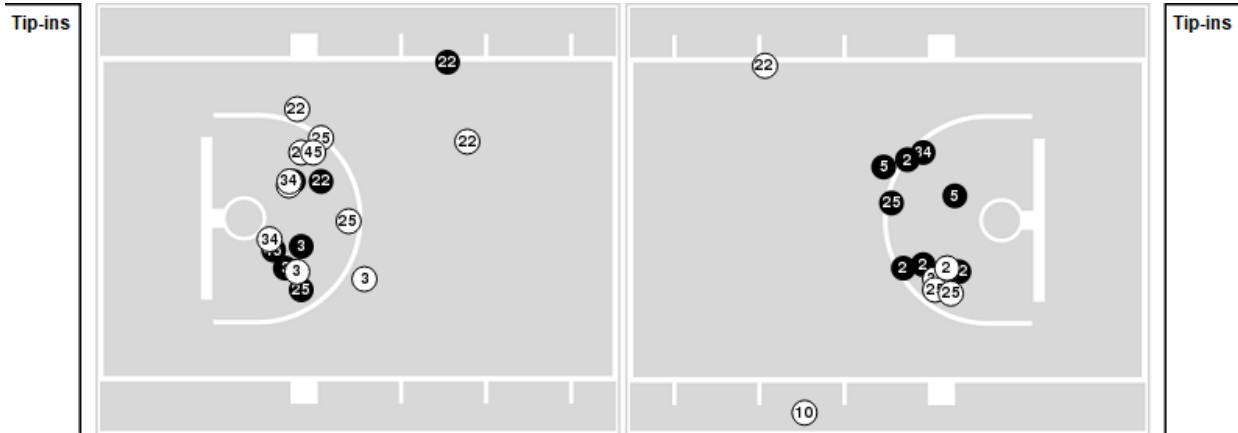

Blow Up Chart

● Made   ○ Missed   N - Player Number

San Diego State	M/A	%
Field Goals	27/60	45
2 Points	22/44	50
3 Points	5/16	31
Free Throws	21/28	75

San Diego State	M/A	%
Points in the Paint	28 (14 / 29)	48
Fast Break Points	20 (14/15)	93
Second Chance Points	8 (4/13)	31
Effective FG%	49