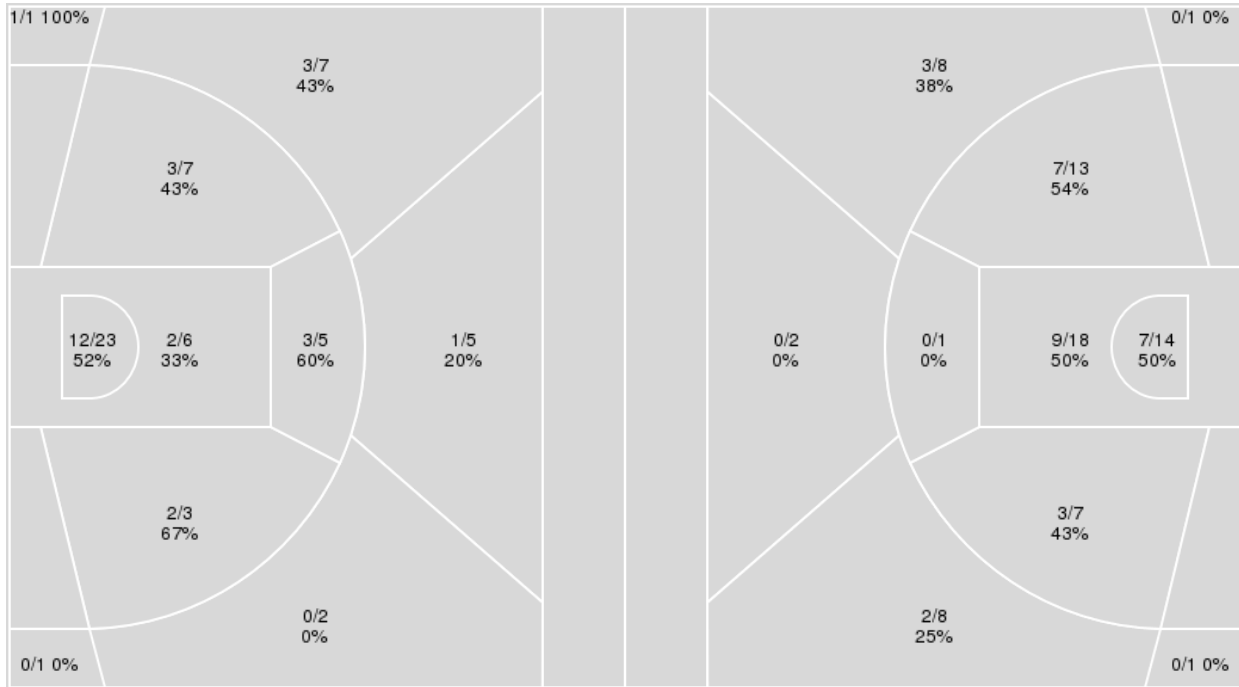

Officials: Jack Jones, Adria Molina, Scott Osborne

{ Players => All; } FG Types => All; Results => All;

{ Players => 1, 2, 3, 5, 11, 12, 13, 15, 20, 21, 22, 23, 24, 25, 32, 35; }
FG Types => All; Results => All;

San Diego State

Towson

San Diego State	M/A	%
Field Goals	27/60	45
2 Points	22/44	50
3 Points	5/16	31
Free Throws	21/28	75

Towson	M/A	%
Field Goals	31/73	42
2 Points	26/53	49
3 Points	5/20	25
Free Throws	5/11	45