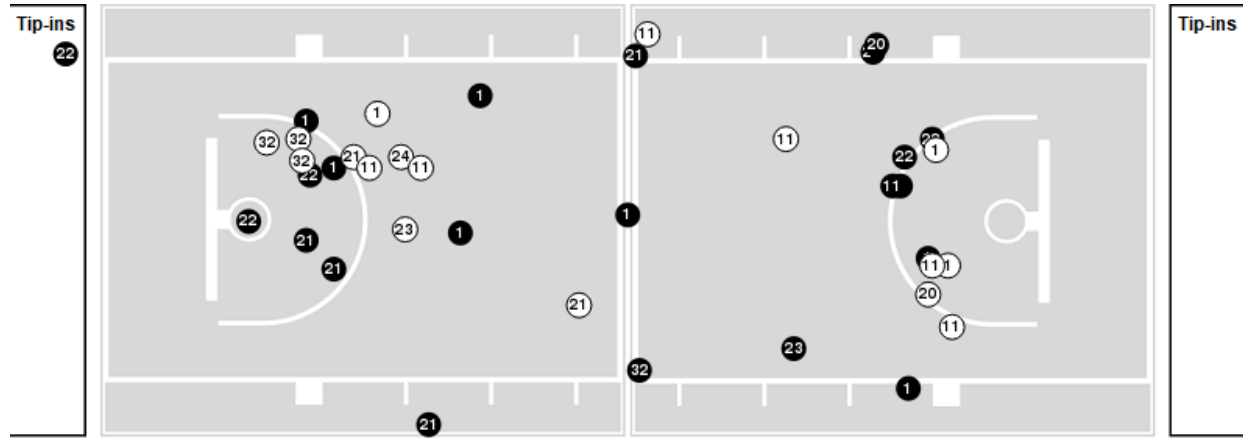

Blow Up Chart

● Made ○ Missed N - Player Number

Towson	M/A	%
Field Goals	31/73	42
2 Points	26/53	49
3 Points	5/20	25
Free Throws	5/11	45

Towson	M/A	%
Points in the Paint	32 (16 / 32)	50
Fast Break Points	15 (7/9)	78
Second Chance Points	13 (7/15)	47
Effective FG%	46