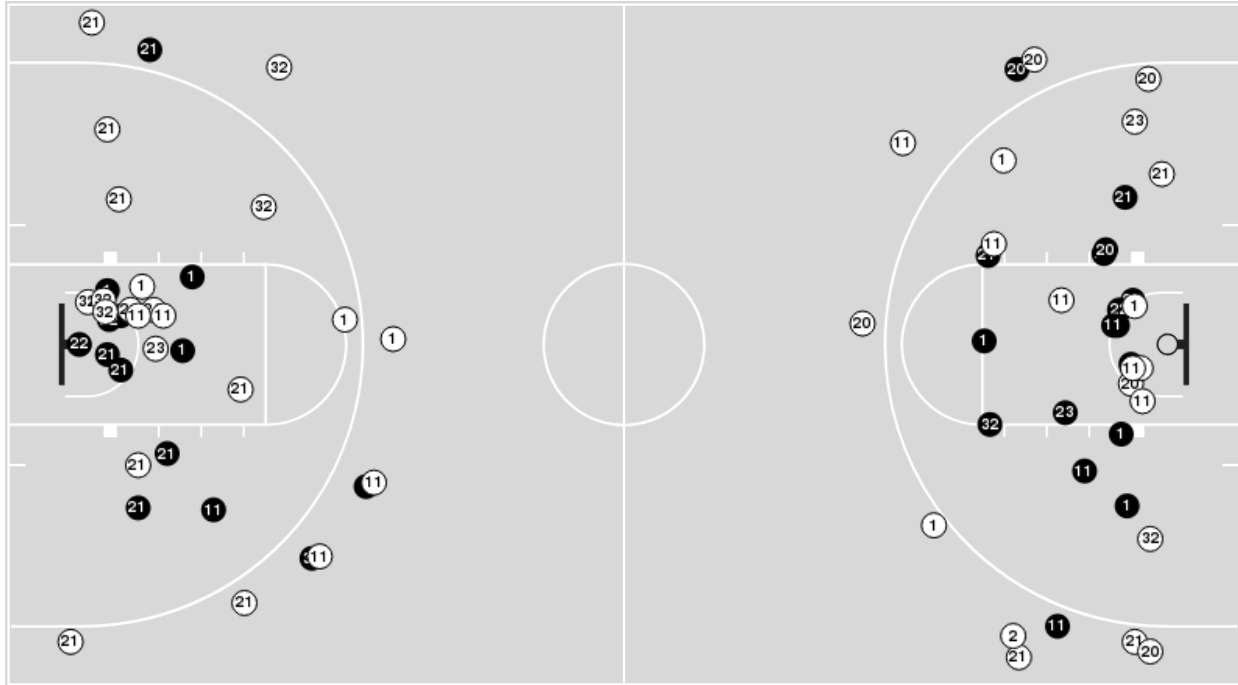

Players => 1, 2, 3, 5, 11, 12, 13, 15, 20, 21, 22, 23, 24, 25, 32, 35FG Types=>AllResults=>All

Towson

All Field Goals