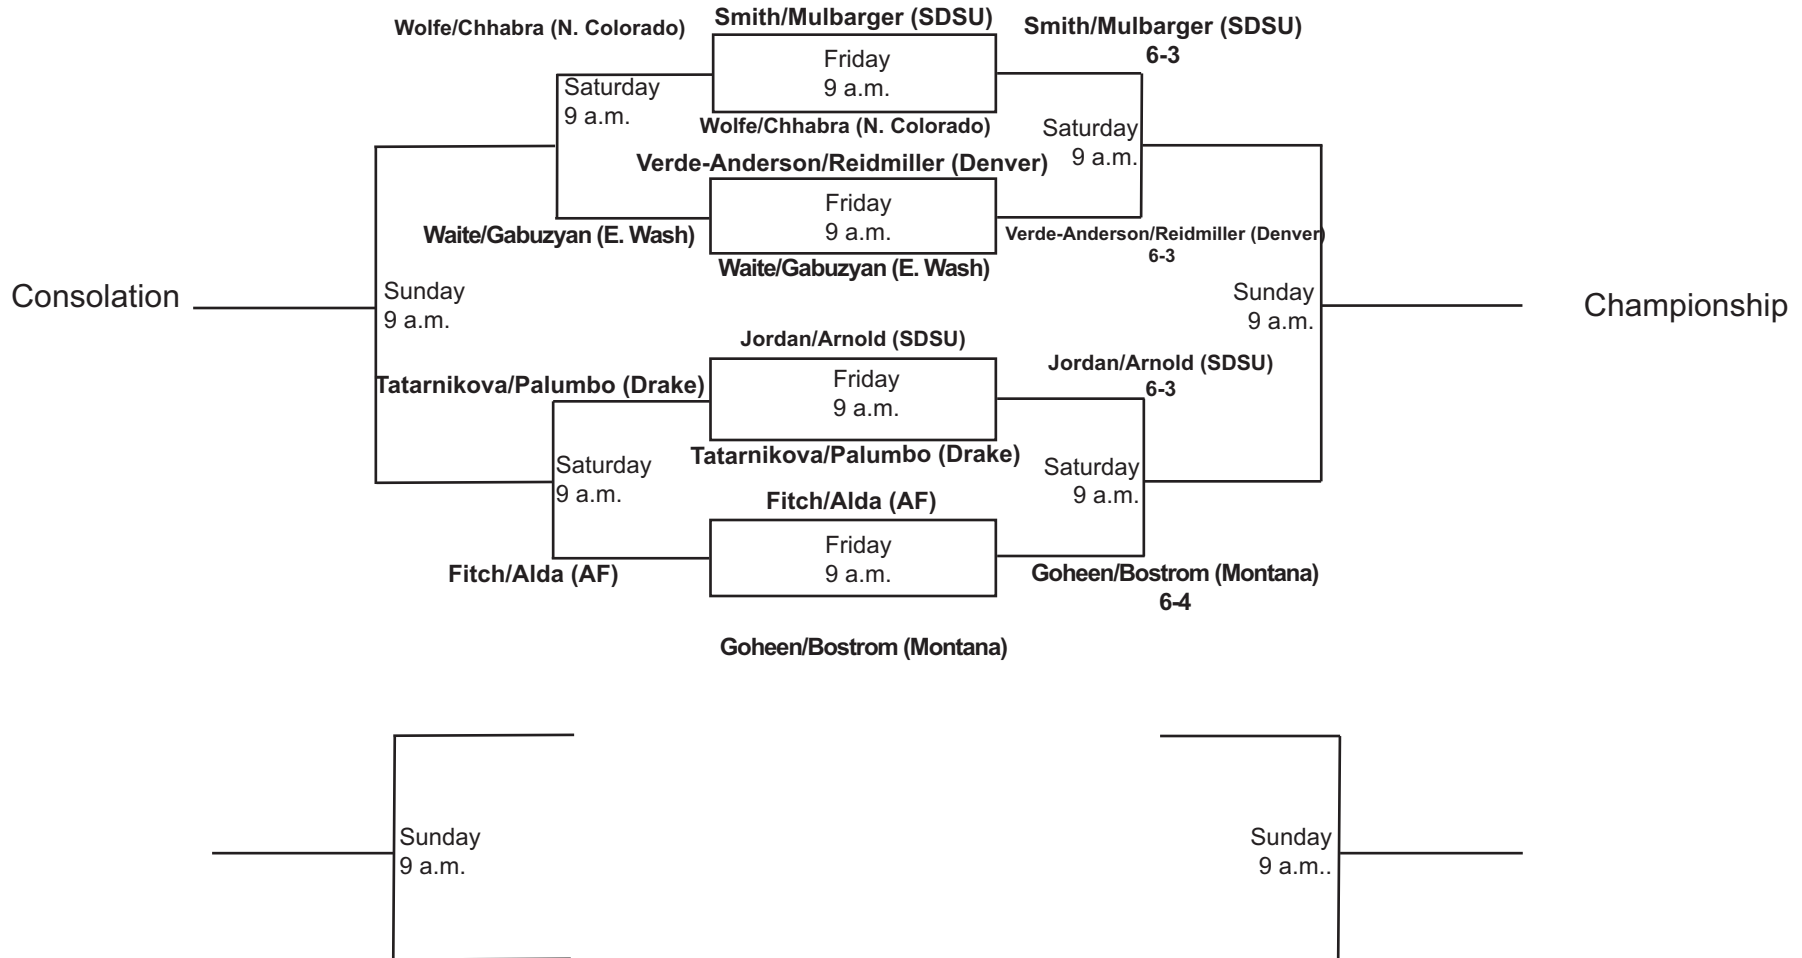

SDSU Fall Tennis Classic II
Nov. 8-10, 2019
Doubles - White