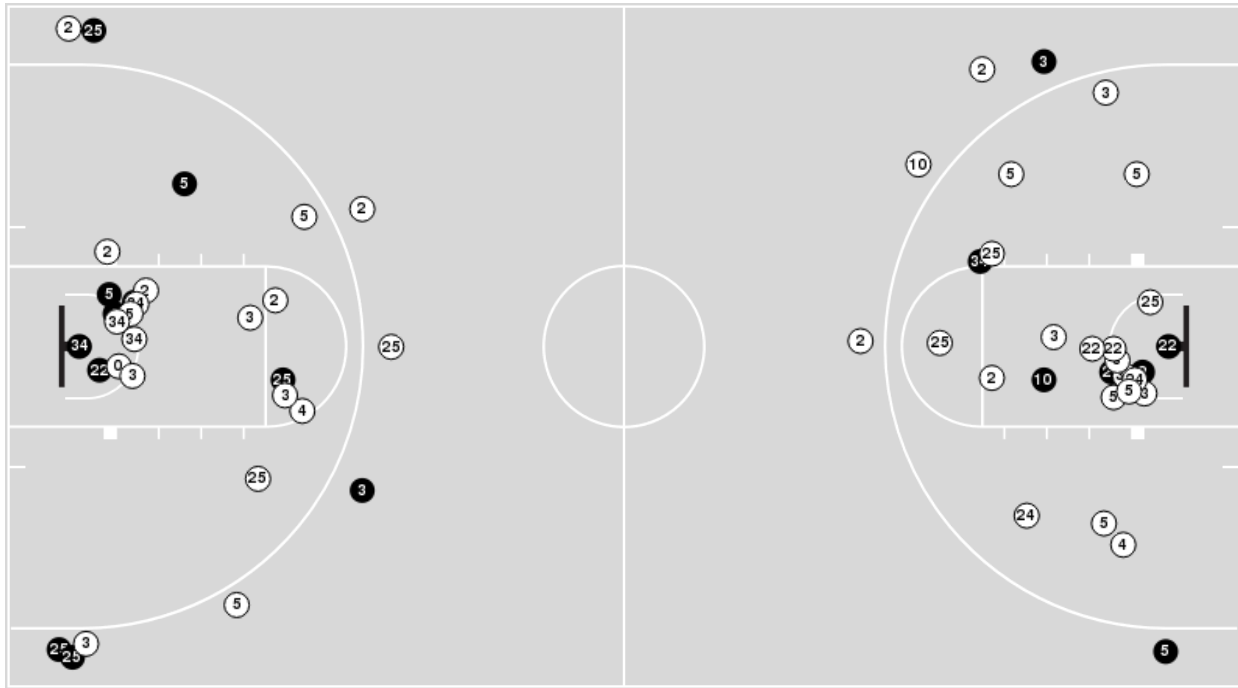

Officials: Brenda Pantoja, Chuck Gonzalez, Nicole Leon

Players => AllFG Types=>AllResults=>All

San Diego State

All Field Goals