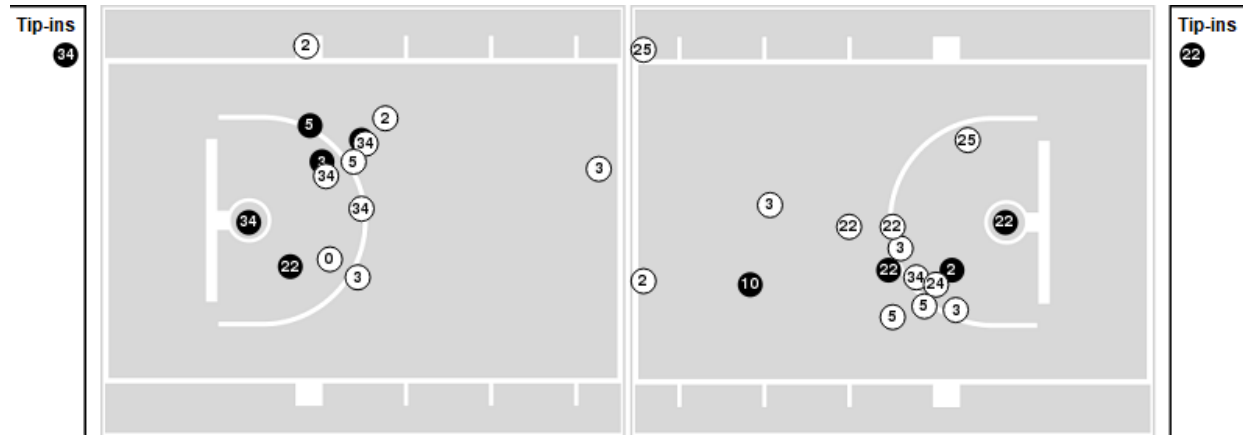

**Officials:** Brenda Pantoja, Chuck Gonzalez, Nicole Leon

Players => AllFG Types=>AllResults=>All

**San Diego State**

**All Field Goals**

**Blow Up Chart**

● Made    ○ Missed    N - Player Number

San Diego State	M/A	%
Field Goals	18/59	31
2 Points	12/45	27
3 Points	6/14	43
Free Throws	13/18	72