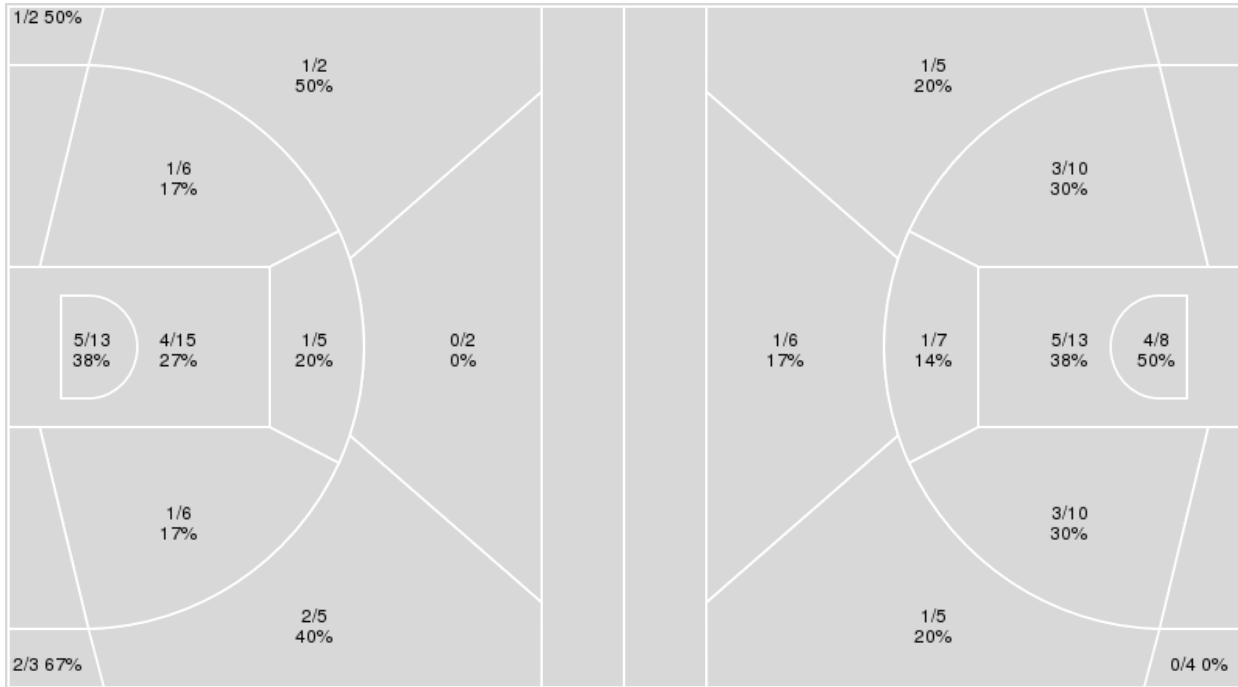

Officials: Brenda Pantoja, Chuck Gonzalez, Nicole Leon

{ Players => All; } FG Types => All; Results => All;

{ Players => 0, 1, 2, 3, 4, 5, 10, 11, 12, 13, 15, 21, 22, 23; } FG Types
=> All; Results => All;

San Diego State

Cal State Fullerton

San Diego State	M/A	%
Field Goals	18/59	31
2 Points	12/45	27
3 Points	6/14	43
Free Throws	13/18	72

Cal State Fullerton	M/A	%
Field Goals	19/68	28
2 Points	16/48	33
3 Points	3/20	15
Free Throws	4/5	80