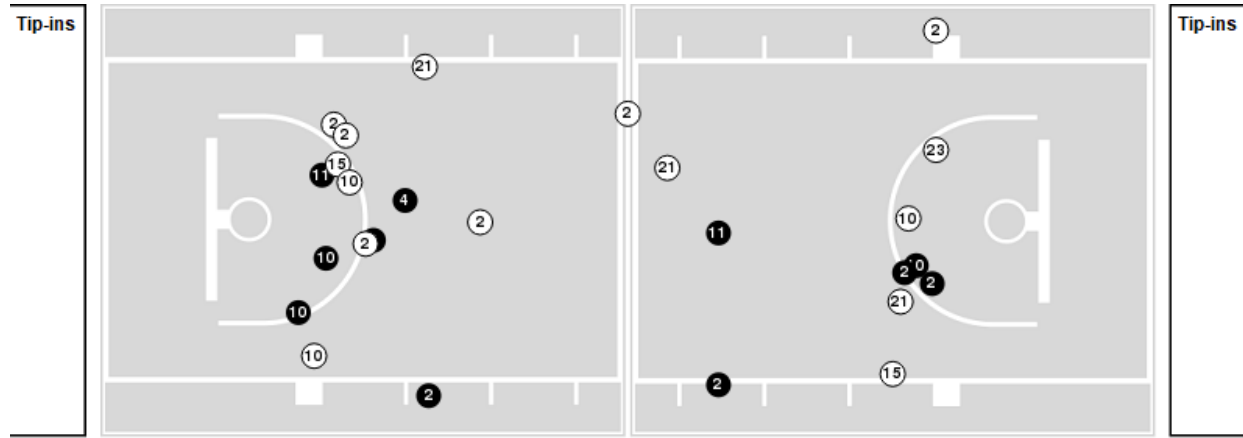

**Officials:** Brenda Pantoja, Chuck Gonzalez, Nicole Leon

Players => 0, 1, 2, 3, 4, 5, 10, 11, 12, 13, 15, 21, 22, 23 FG Types=>All Results=>All

**Cal State Fullerton**

**All Field Goals**

**Blow Up Chart**