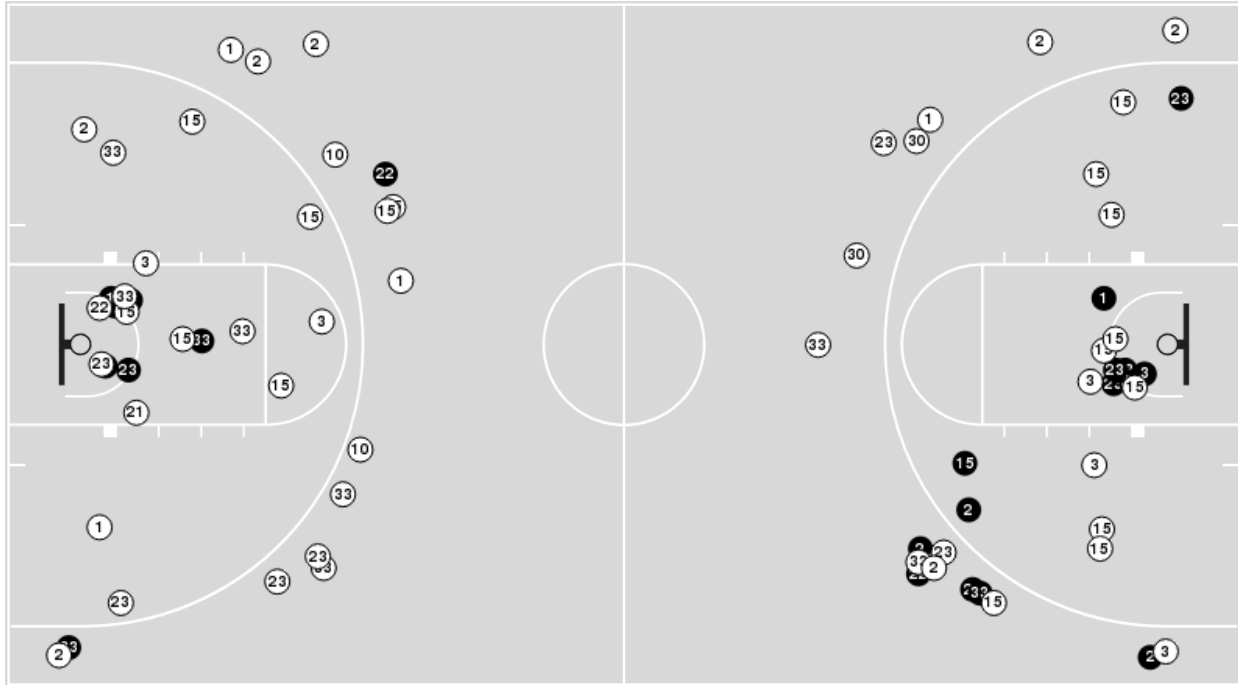

Officials:

Players => 0, 1, 2, 3, 10, 15, 21, 22, 23, 30, 33, 43FG Types=>AllResults=>All

Westcliff

All Field Goals