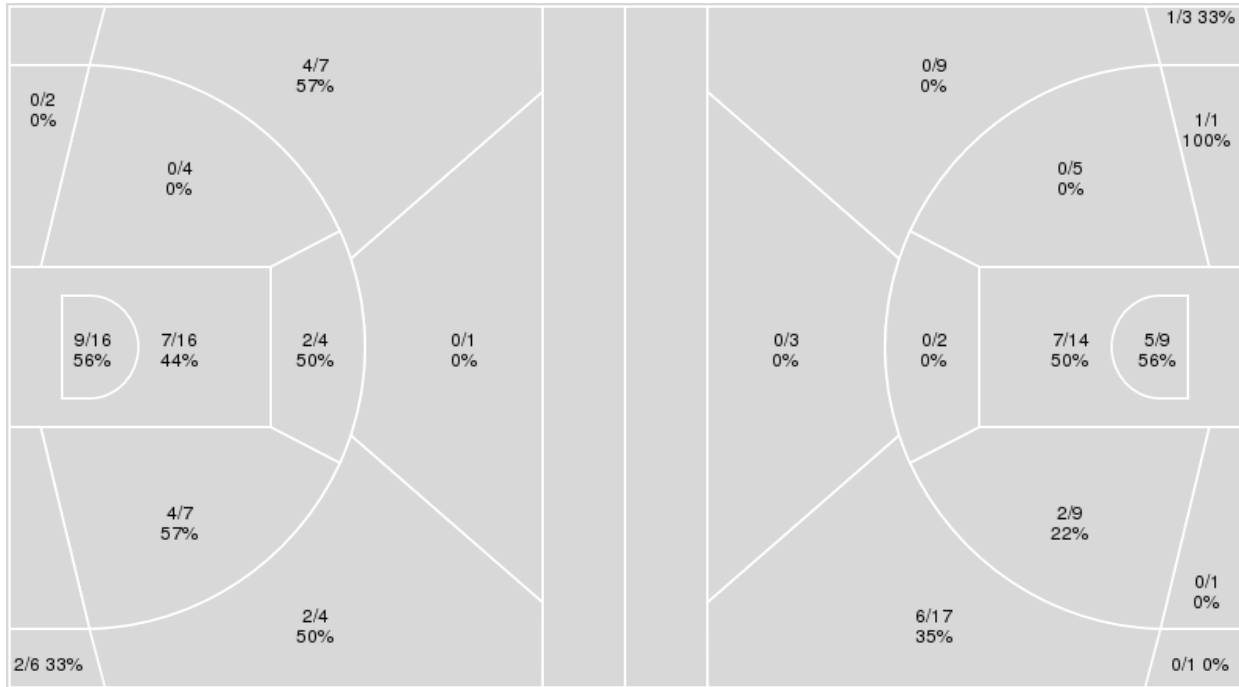

Officials:

{ Players => 0, 2, 3, 4, 5, 10, 15, 22, 24, 25, 33, 34, 45; } FG Types => All; Results => All;

{ Players => 0, 1, 2, 3, 10, 15, 21, 22, 23, 30, 33, 43; } FG Types => All; Results => All;

San Diego State

Westcliff

San Diego State	M/A	%
Field Goals	30/67	45
2 Points	22/49	45
3 Points	8/18	44
Free Throws	9/13	69

Westcliff	M/A	%
Field Goals	22/74	30
2 Points	15/41	37
3 Points	7/33	21
Free Throws	5/6	83