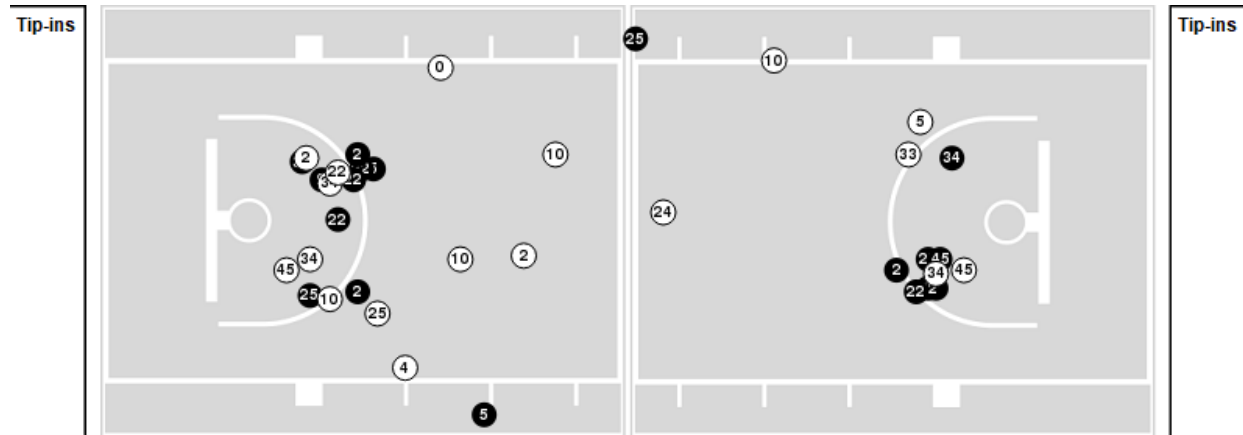

Blow Up Chart

● Made ○ Missed N - Player Number

San Diego State	M/A	%
Field Goals	30/67	45
2 Points	22/49	45
3 Points	8/18	44
Free Throws	9/13	69

San Diego State	M/A	%
Points in the Paint	32 (16 / 32)	50
Fast Break Points	12 (6/7)	86
Second Chance Points	15 (9/17)	53
Effective FG%	51