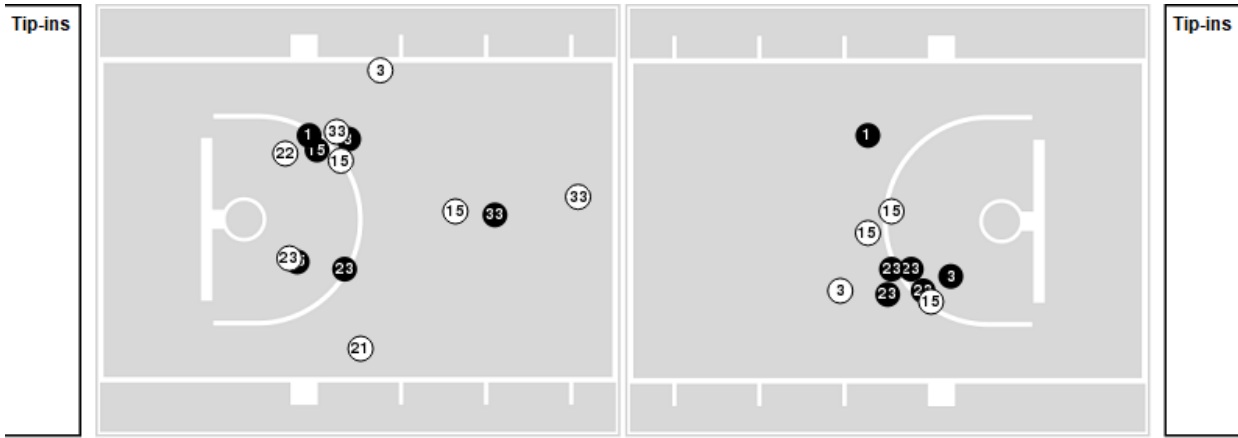

Officials:

Players => 0, 1, 2, 3, 10, 15, 21, 22, 23, 30, 33, 43FG Types=>AllResults=>All

**Westcliff**

**All Field Goals**

**Blow Up Chart**

● Made ○ Missed N - Player Number

Westcliff	M/A	%
Field Goals	22/74	30
2 Points	15/41	37
3 Points	7/33	21
Free Throws	5/6	83