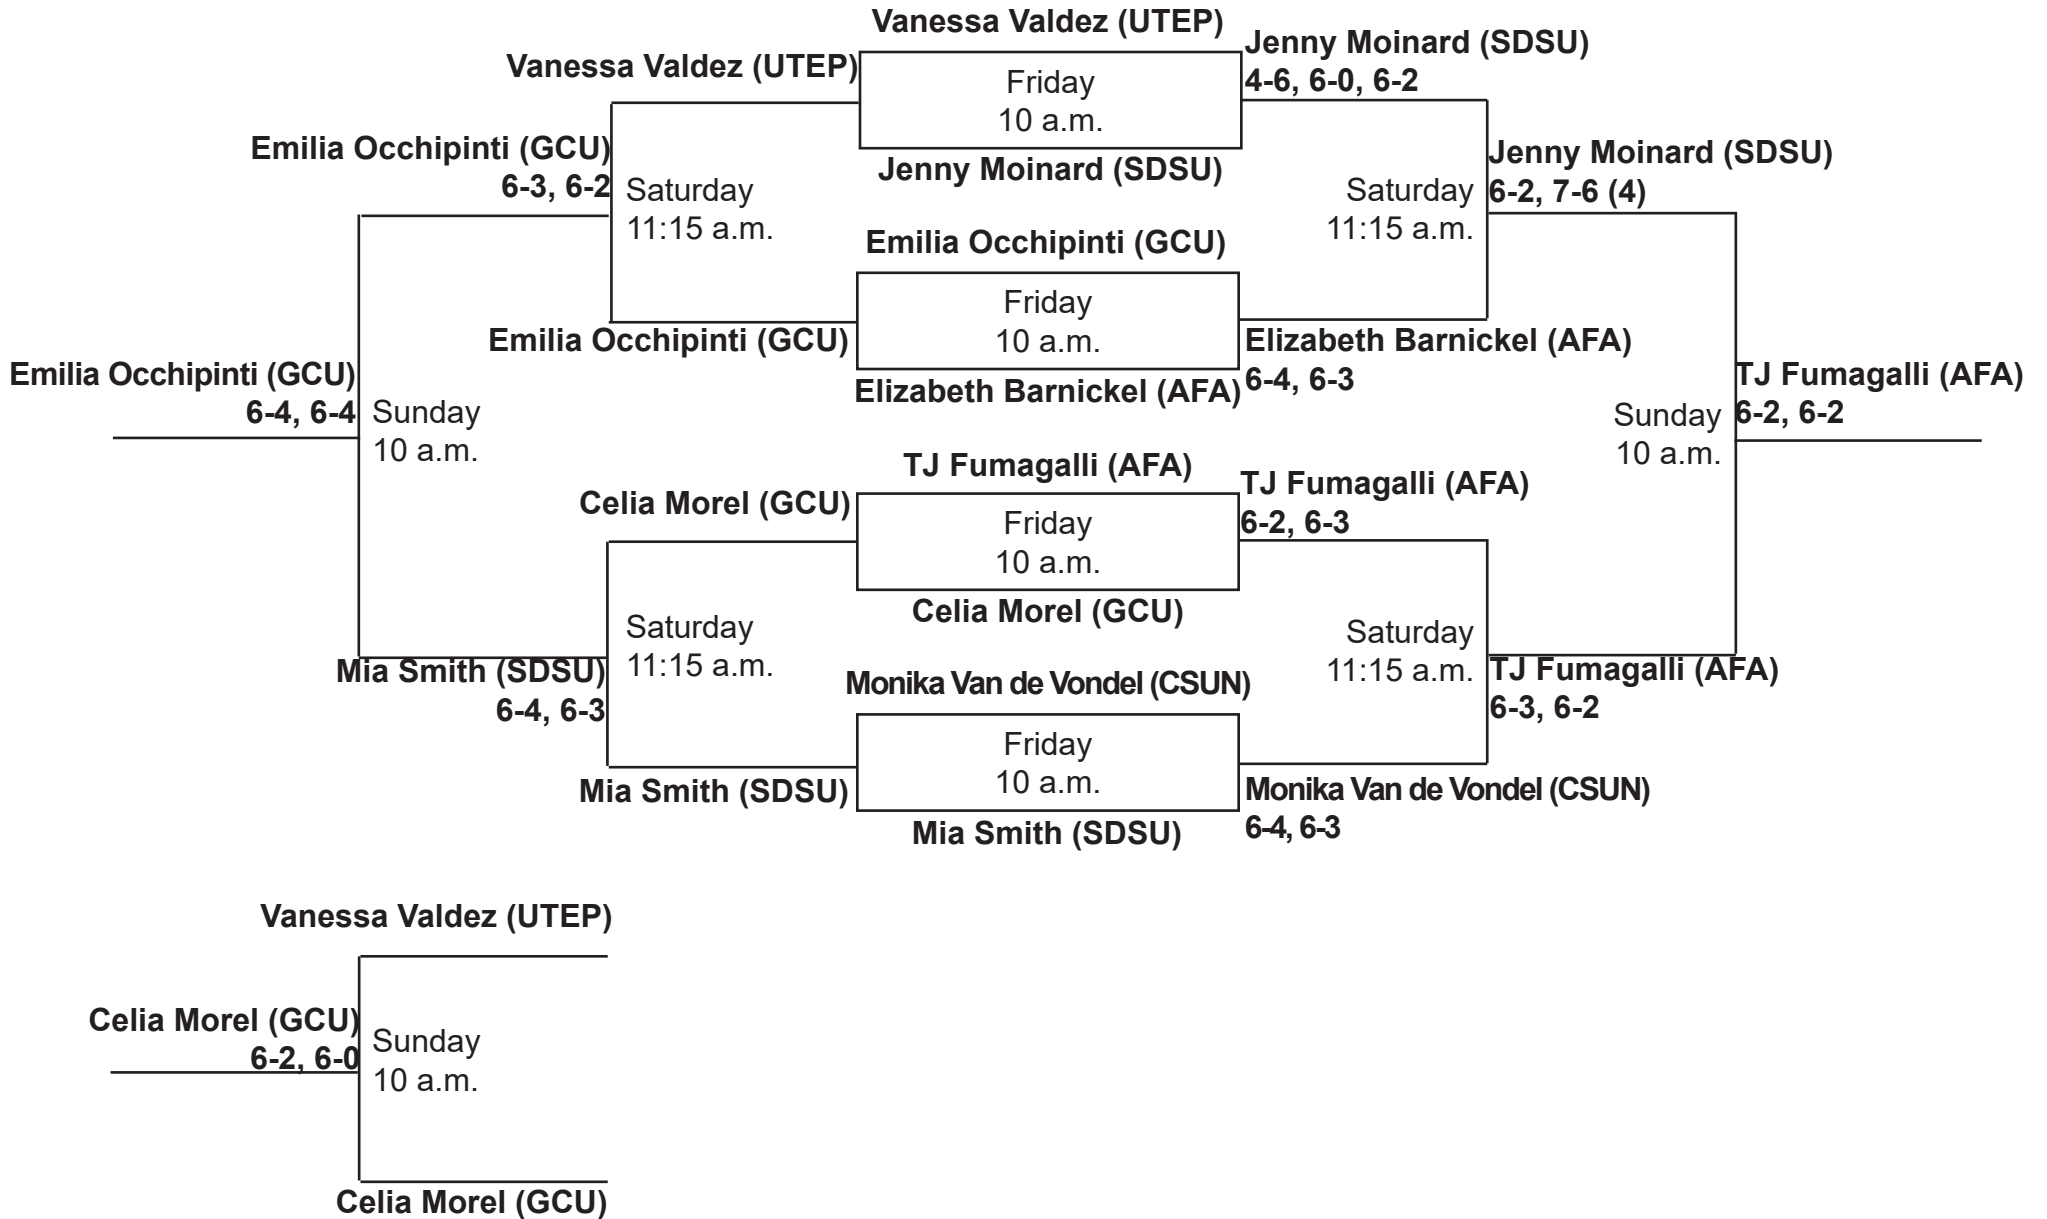

SDSU Fall Classic I
Sept. 28-30, 2018
Singles - Gold (ITA Code:)

Consolation

Championship