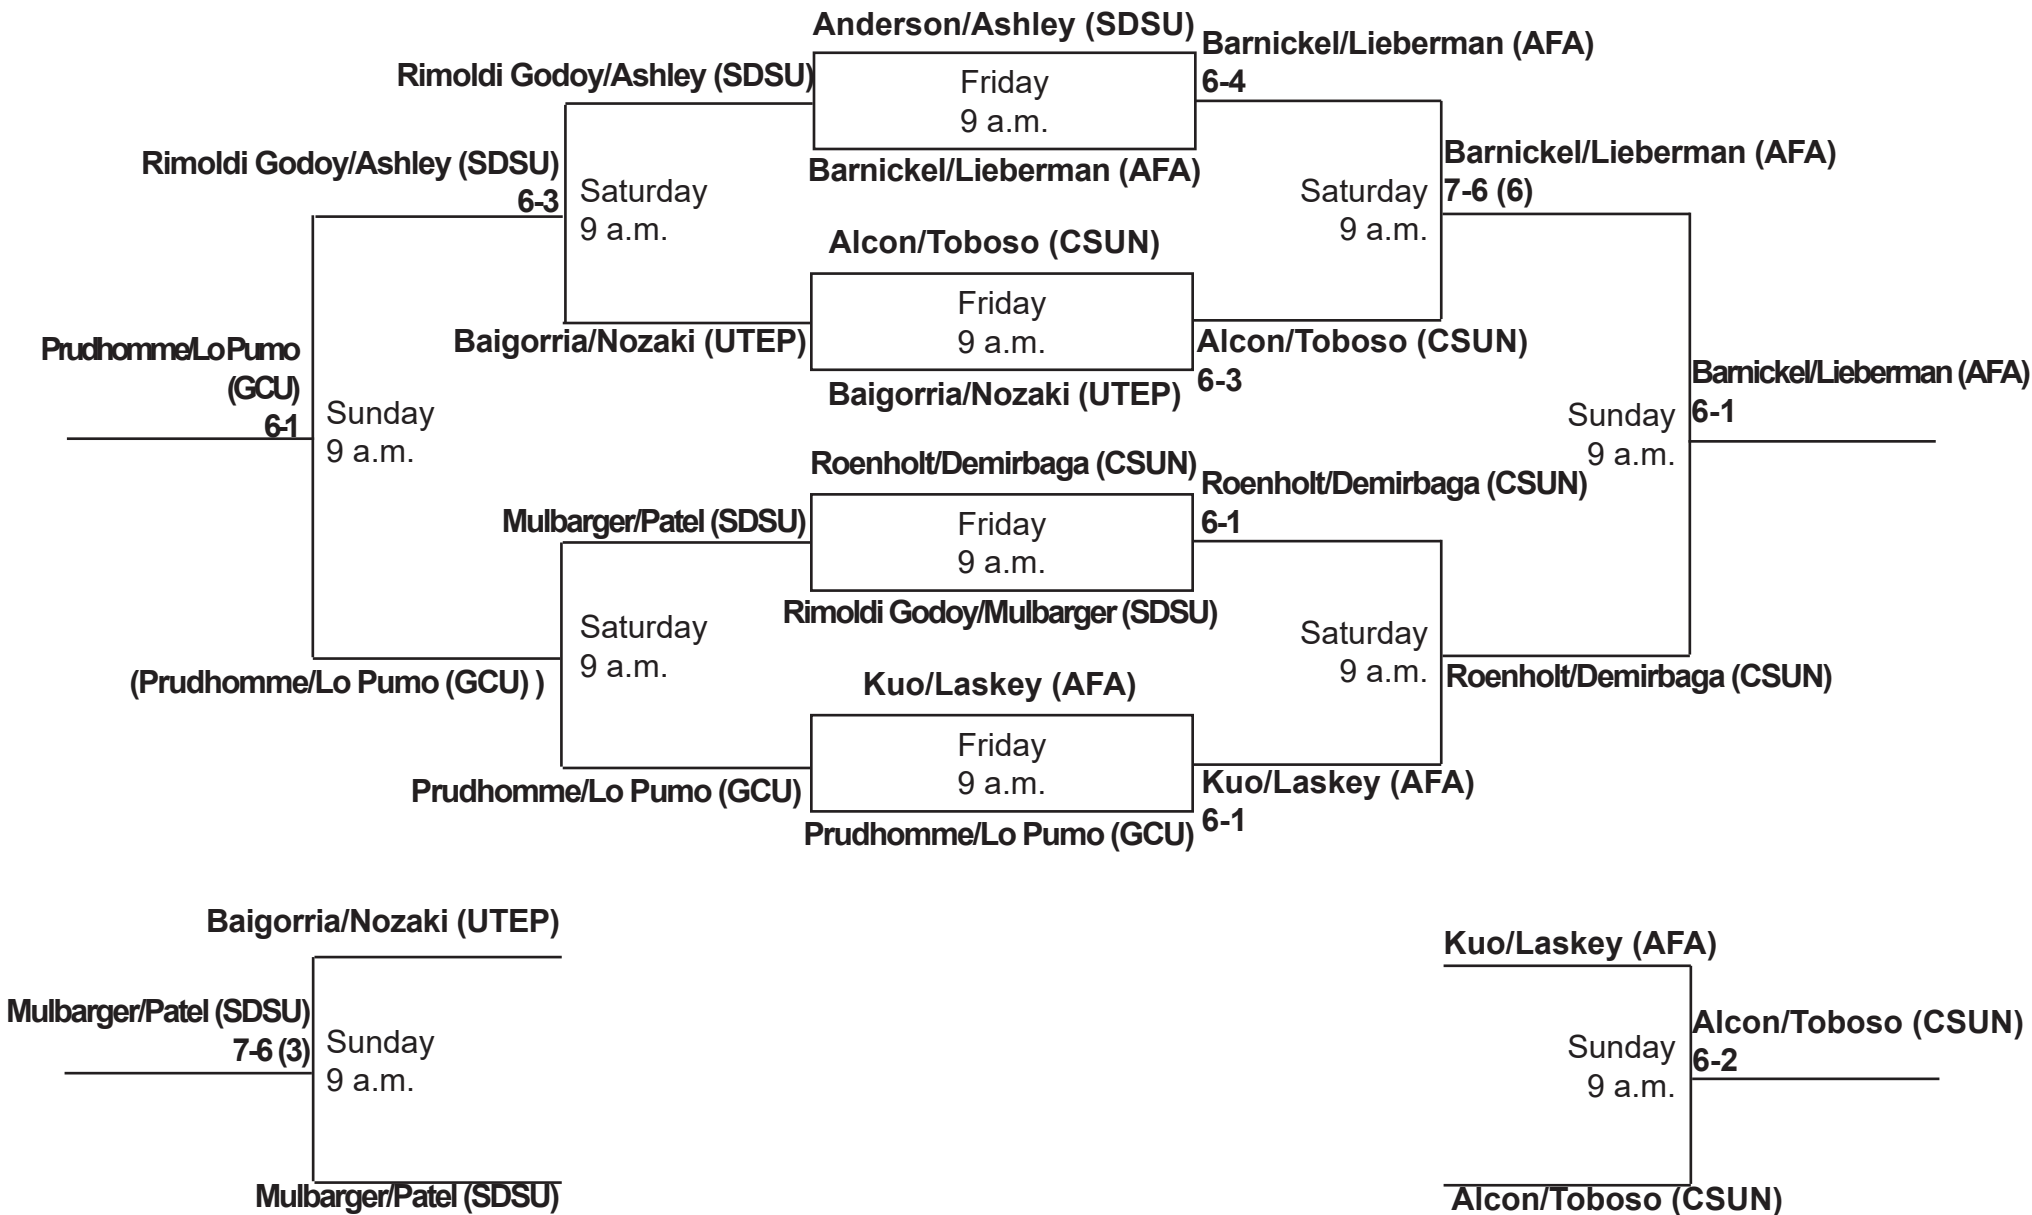

SDSU Fall Classic I
Sept. 28-30, 2018
Doubles - Red (ITA Code:)

Consolation

Championship

SDSU Fall Classic I
Sept. 28-30, 2018
Doubles - Black (ITA Code:)

Consolation

Championship

SDSU Fall Classic I
Sept. 28-30, 2018
Singles - White (ITA Code:)

Consolation

Championship

SDSU Fall Classic I
Sept. 28-30, 2018
Singles - Gold (ITA Code:)

Consolation

Championship

SDSU Fall Classic I
Sept. 28-30, 2018
Singles - Silver (ITA Code:)

#1
GCU
 Autum Prudhomme

#2
SDSU
 Ellie Ashley

#3
AFA
 Amanda Reinhart

#4
CSUN
 Sibel Demirbaga

First Round: #1 vs. #2, #3 vs. #4

Autum Prudhomme (GCU)

Amanda Reinhart (AFA)

Friday
 10 a.m.

Ellie Ashley (SDSU)
6-4, 6-4

Friday
 10 a.m.