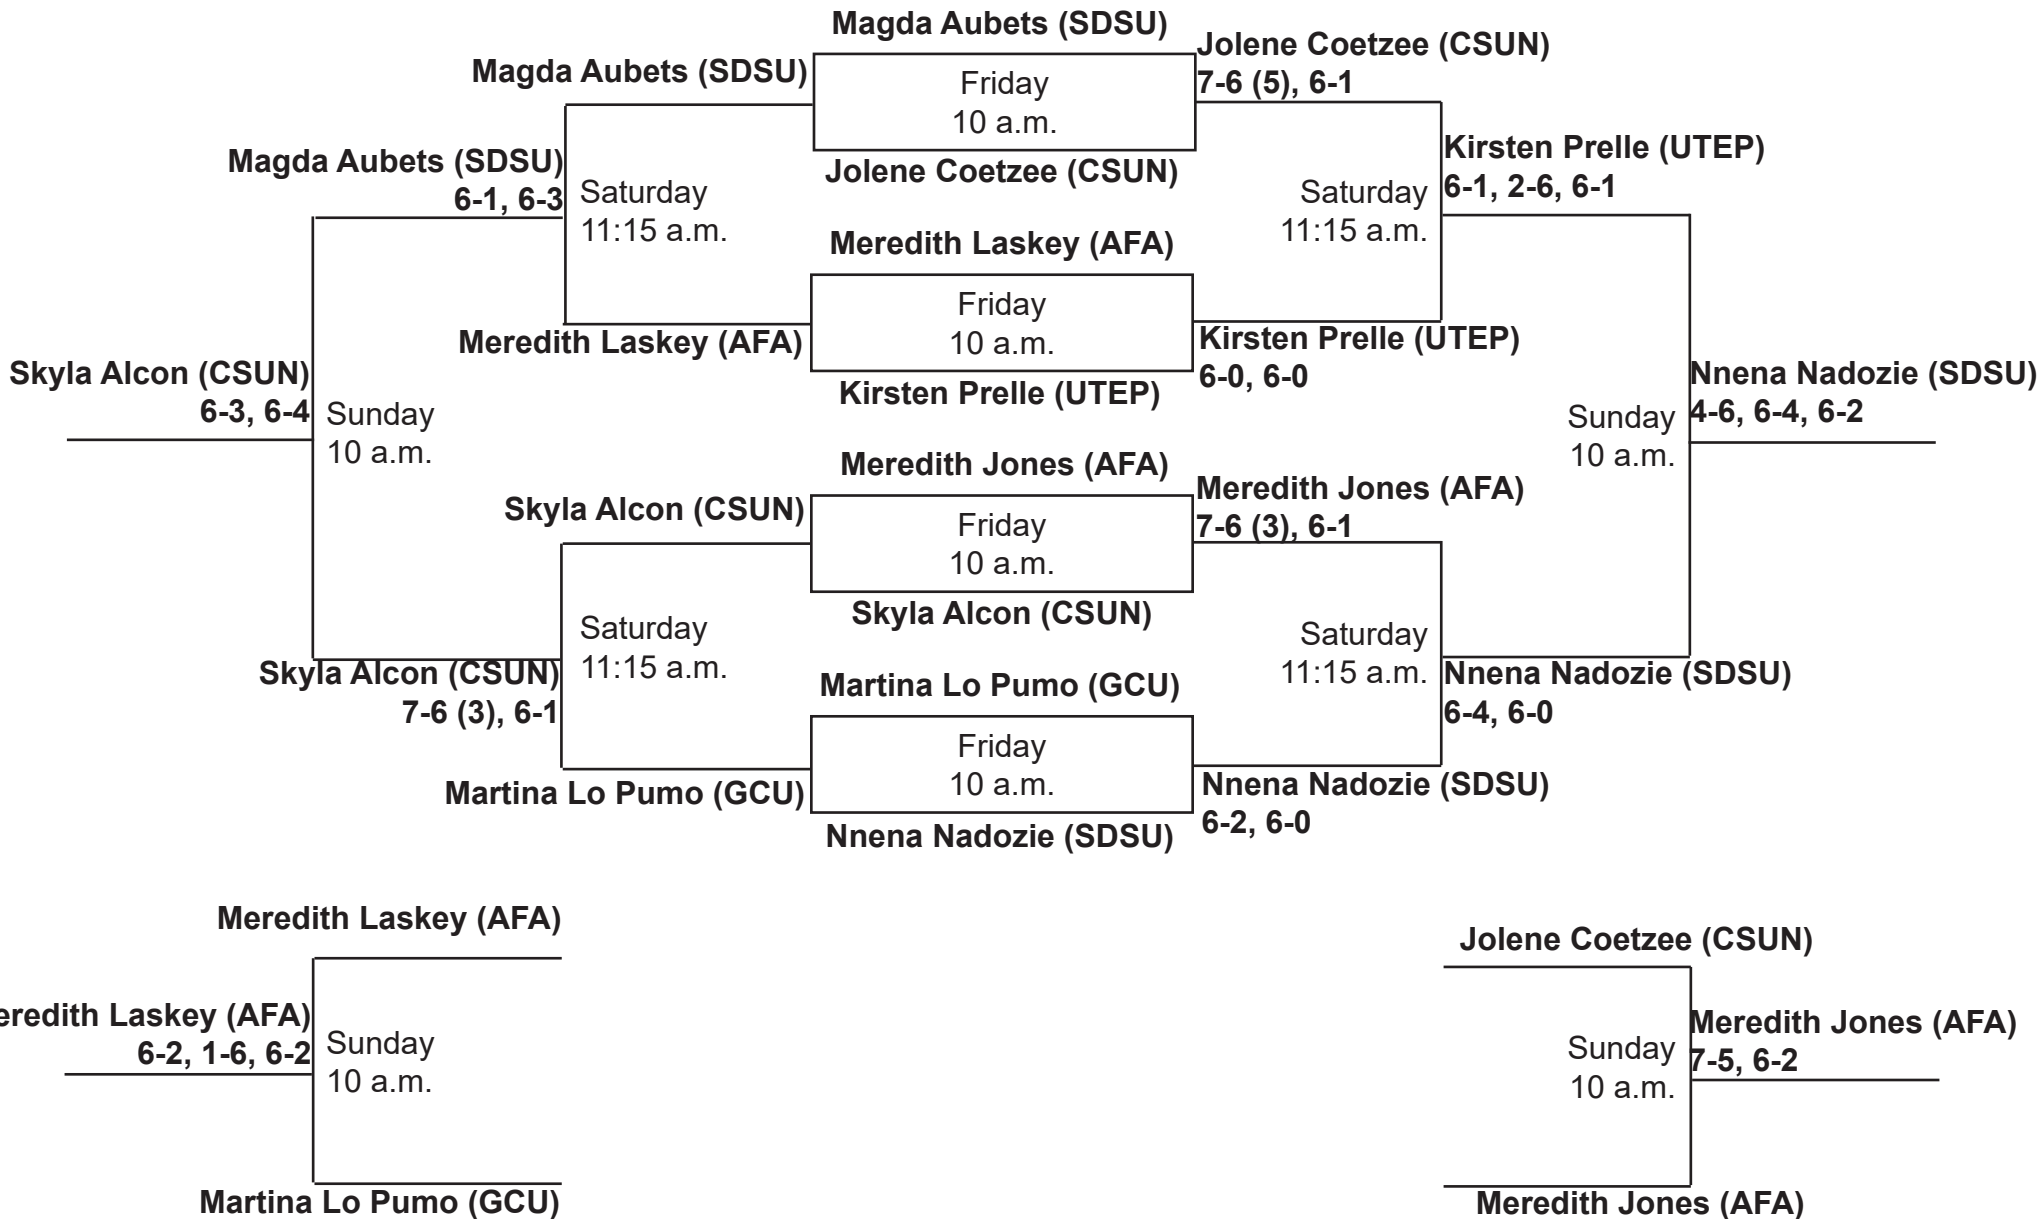

SDSU Fall Classic I
Sept. 28-30, 2018
Doubles - Red (ITA Code:)

Consolation

Championship

SDSU Fall Classic I
Sept. 28-30, 2018
Doubles - Black (ITA Code:)

Consolation

Championship

SDSU Fall Classic I
Sept. 28-30, 2018
Singles - White (ITA Code:)

Consolation

Championship

SDSU Fall Classic I
Sept. 28-30, 2018
Singles - Gold (ITA Code:)

Consolation

Championship

SDSU Fall Classic I
Sept. 28-30, 2018
Singles - Silver (ITA Code:)

#1
GCU
 Autum Prudhomme

#2
SDSU
 Ellie Ashley

#3
AFA
 Amanda Reinhart

#4
CSUN
 Sibel Demirbaga

First Round: #1 vs. #2, #3 vs. #4

Autum Prudhomme (GCU)

Amanda Reinhart (AFA)

Friday
 10 a.m.

Ellie Ashley (SDSU)
6-4, 6-4

Friday
 10 a.m.

Saturday
 10 a.m.

Ellie Ashley (SDSU)
6-4, 6-4

Amanda Reinhart (AFA)

Sibel Demirbaga (CSUN)

Third Round: #1 vs. #4, #2 vs. #3

Autum Prudhomme (GCU)

Ellie Ashley (SDSU)

Sunday
 10 a.m.