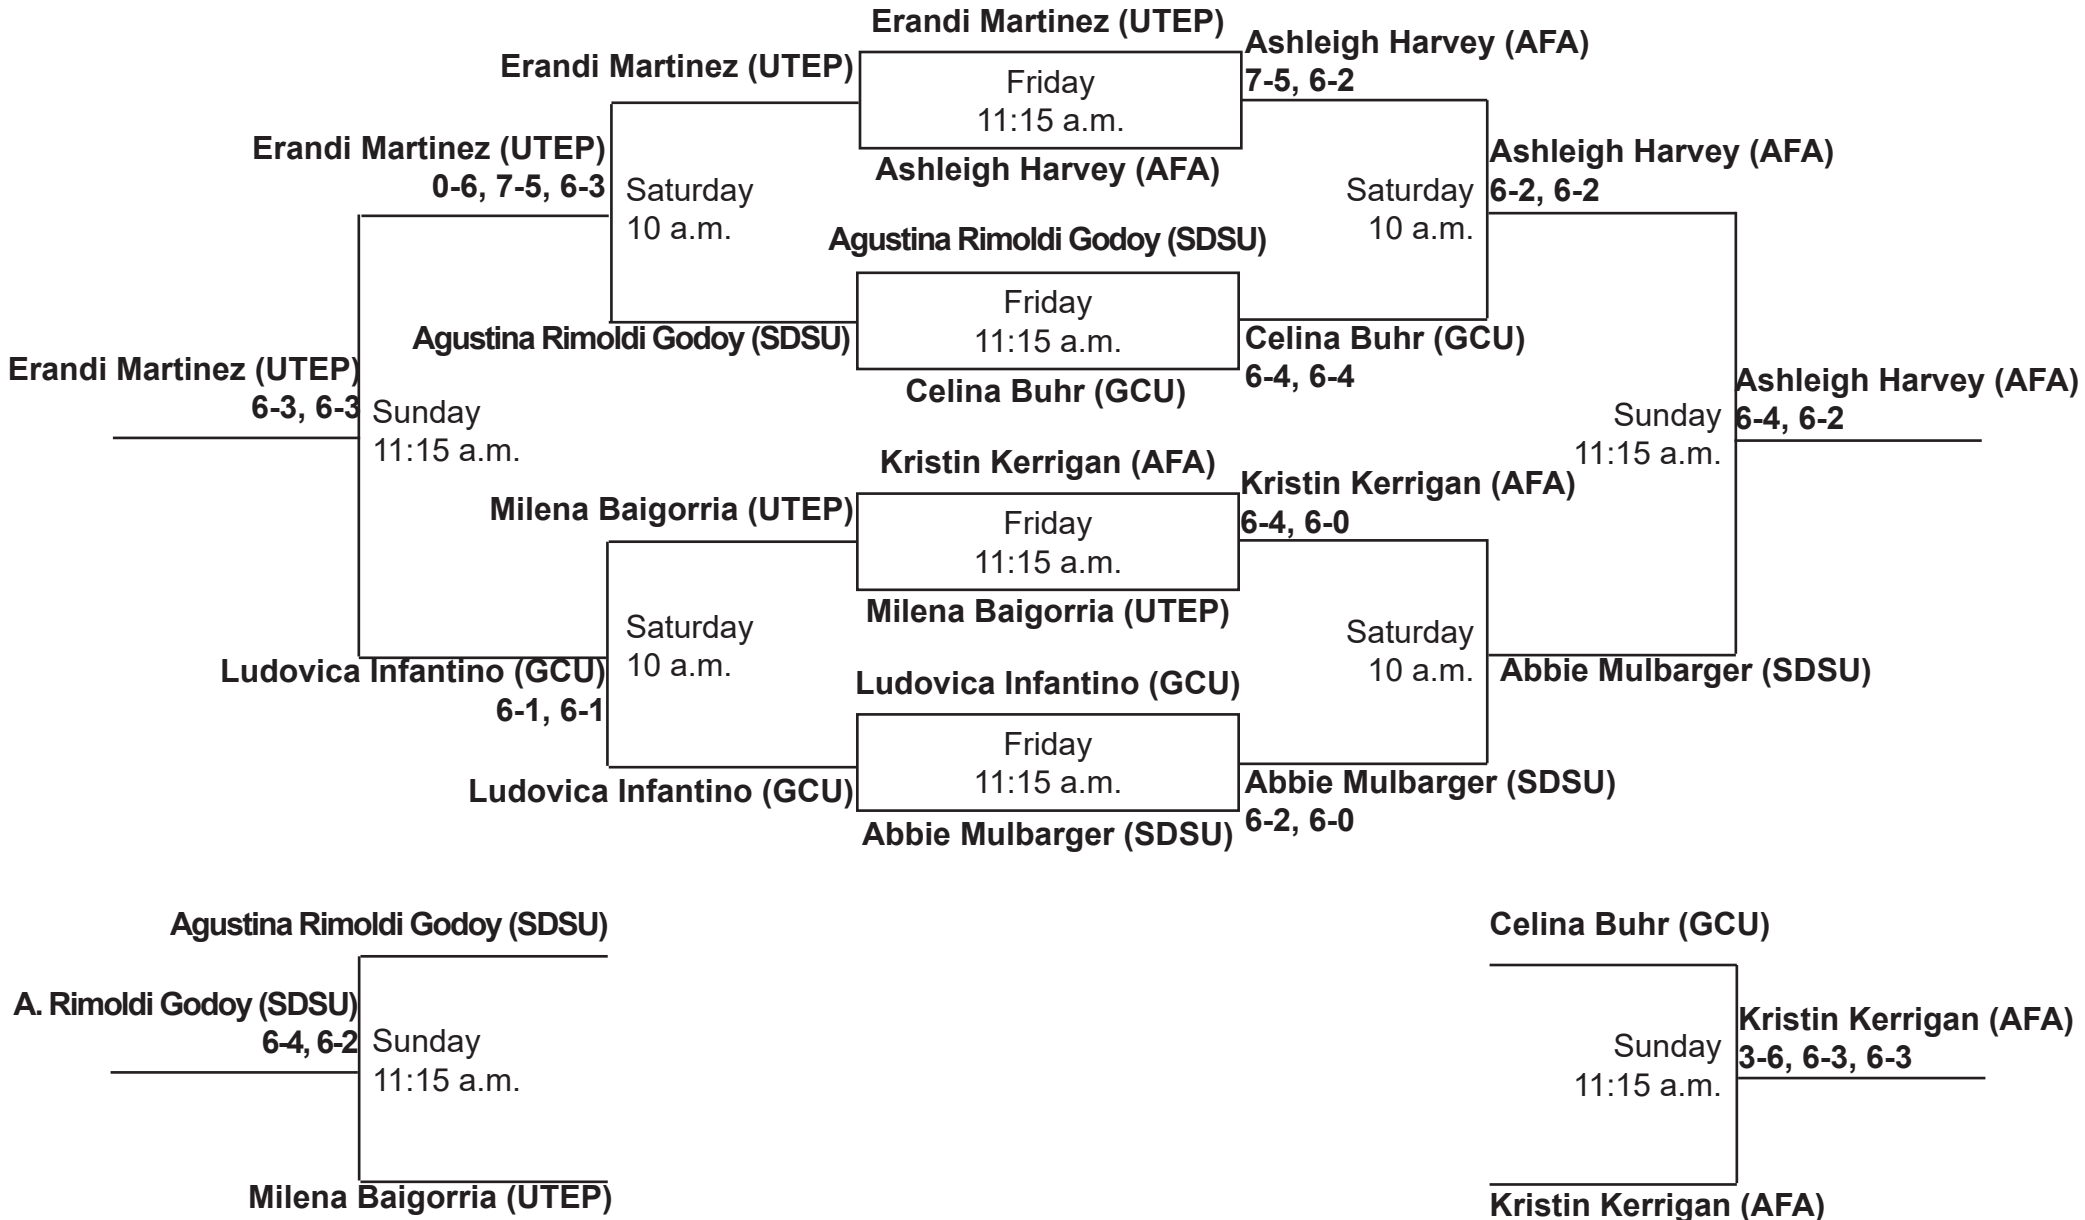

SDSU Fall Classic I
Sept. 28-30, 2018
Singles - Red (ITA Code:)

Consolation

Championship