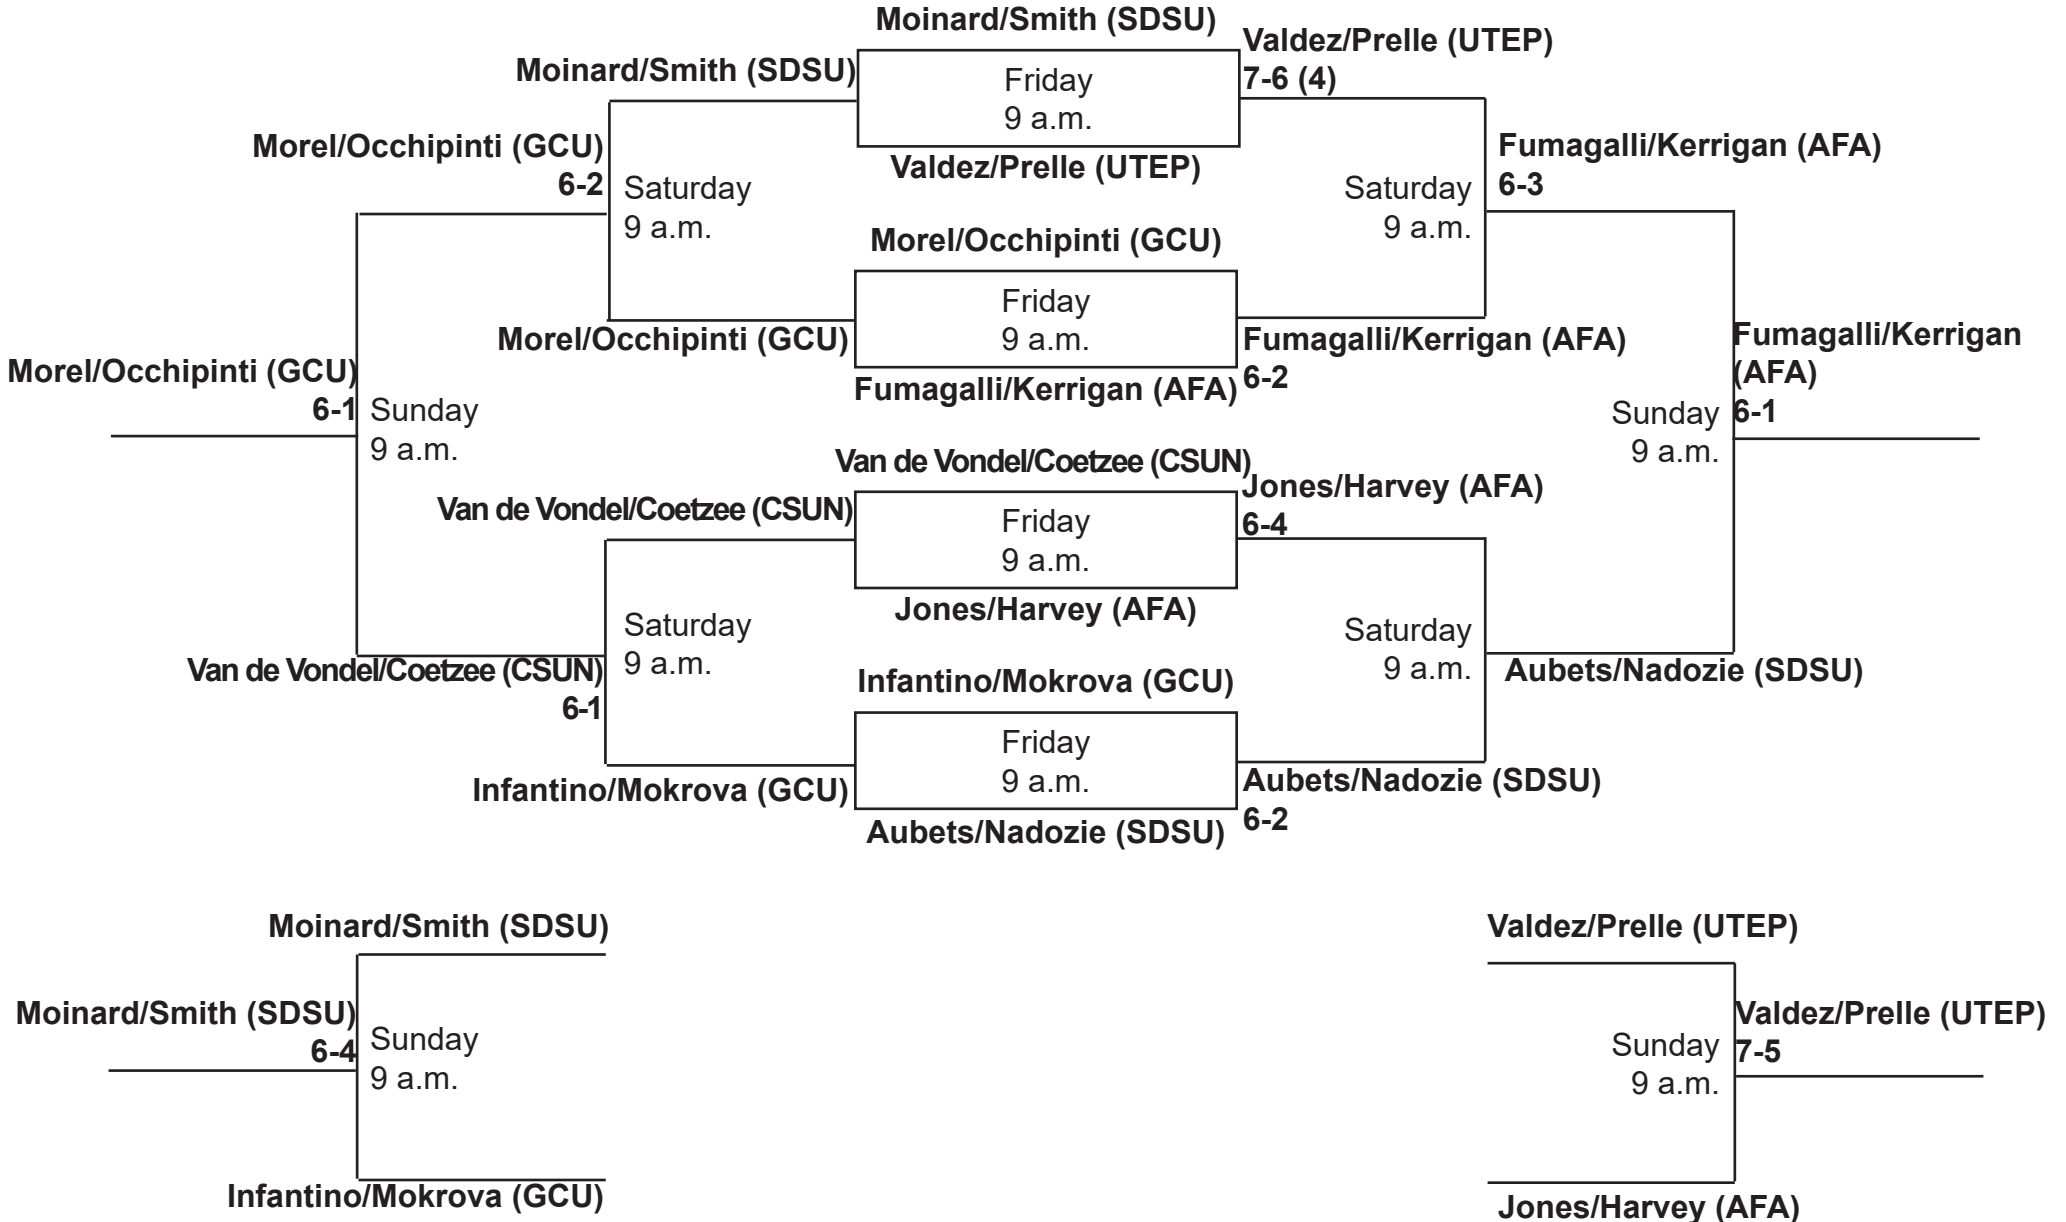

SDSU Fall Classic I
Sept. 28-30, 2018
Doubles - Red (ITA Code:)

Consolation

Championship

SDSU Fall Classic I
Sept. 28-30, 2018
Doubles - Black (ITA Code:)

Consolation

Championship

SDSU Fall Classic I
Sept. 28-30, 2018
Singles - White (ITA Code:)

Consolation

Championship

SDSU Fall Classic I
Sept. 28-30, 2018
Singles - Gold (ITA Code:)

Consolation

Championship

SDSU Fall Classic I
Sept. 28-30, 2018
Singles - Silver (ITA Code:)

#1
GCU
 Autum Prudhomme

#2
SDSU
 Ellie Ashley

#3
AFA
 Amanda Reinhart

#4
CSUN
 Sibel Demirbaga

First Round: #1 vs. #2, #3 vs. #4

Autum Prudhomme (GCU)

Amanda Reinhart (AFA)

Friday
 10 a.m.

Ellie Ashley (SDSU)
6-4, 6-4

Friday
 10 a.m.

Saturday
 10 a.m.

Ellie Ashley (SDSU)
6-4, 6-4

Amanda Reinhart (AFA)

Sibel Demirbaga (CSUN)

Third Round: #1 vs. #4, #2 vs. #3

Autum Prudhomme (GCU)

Ellie Ashley (SDSU)

Sunday
 10 a.m.