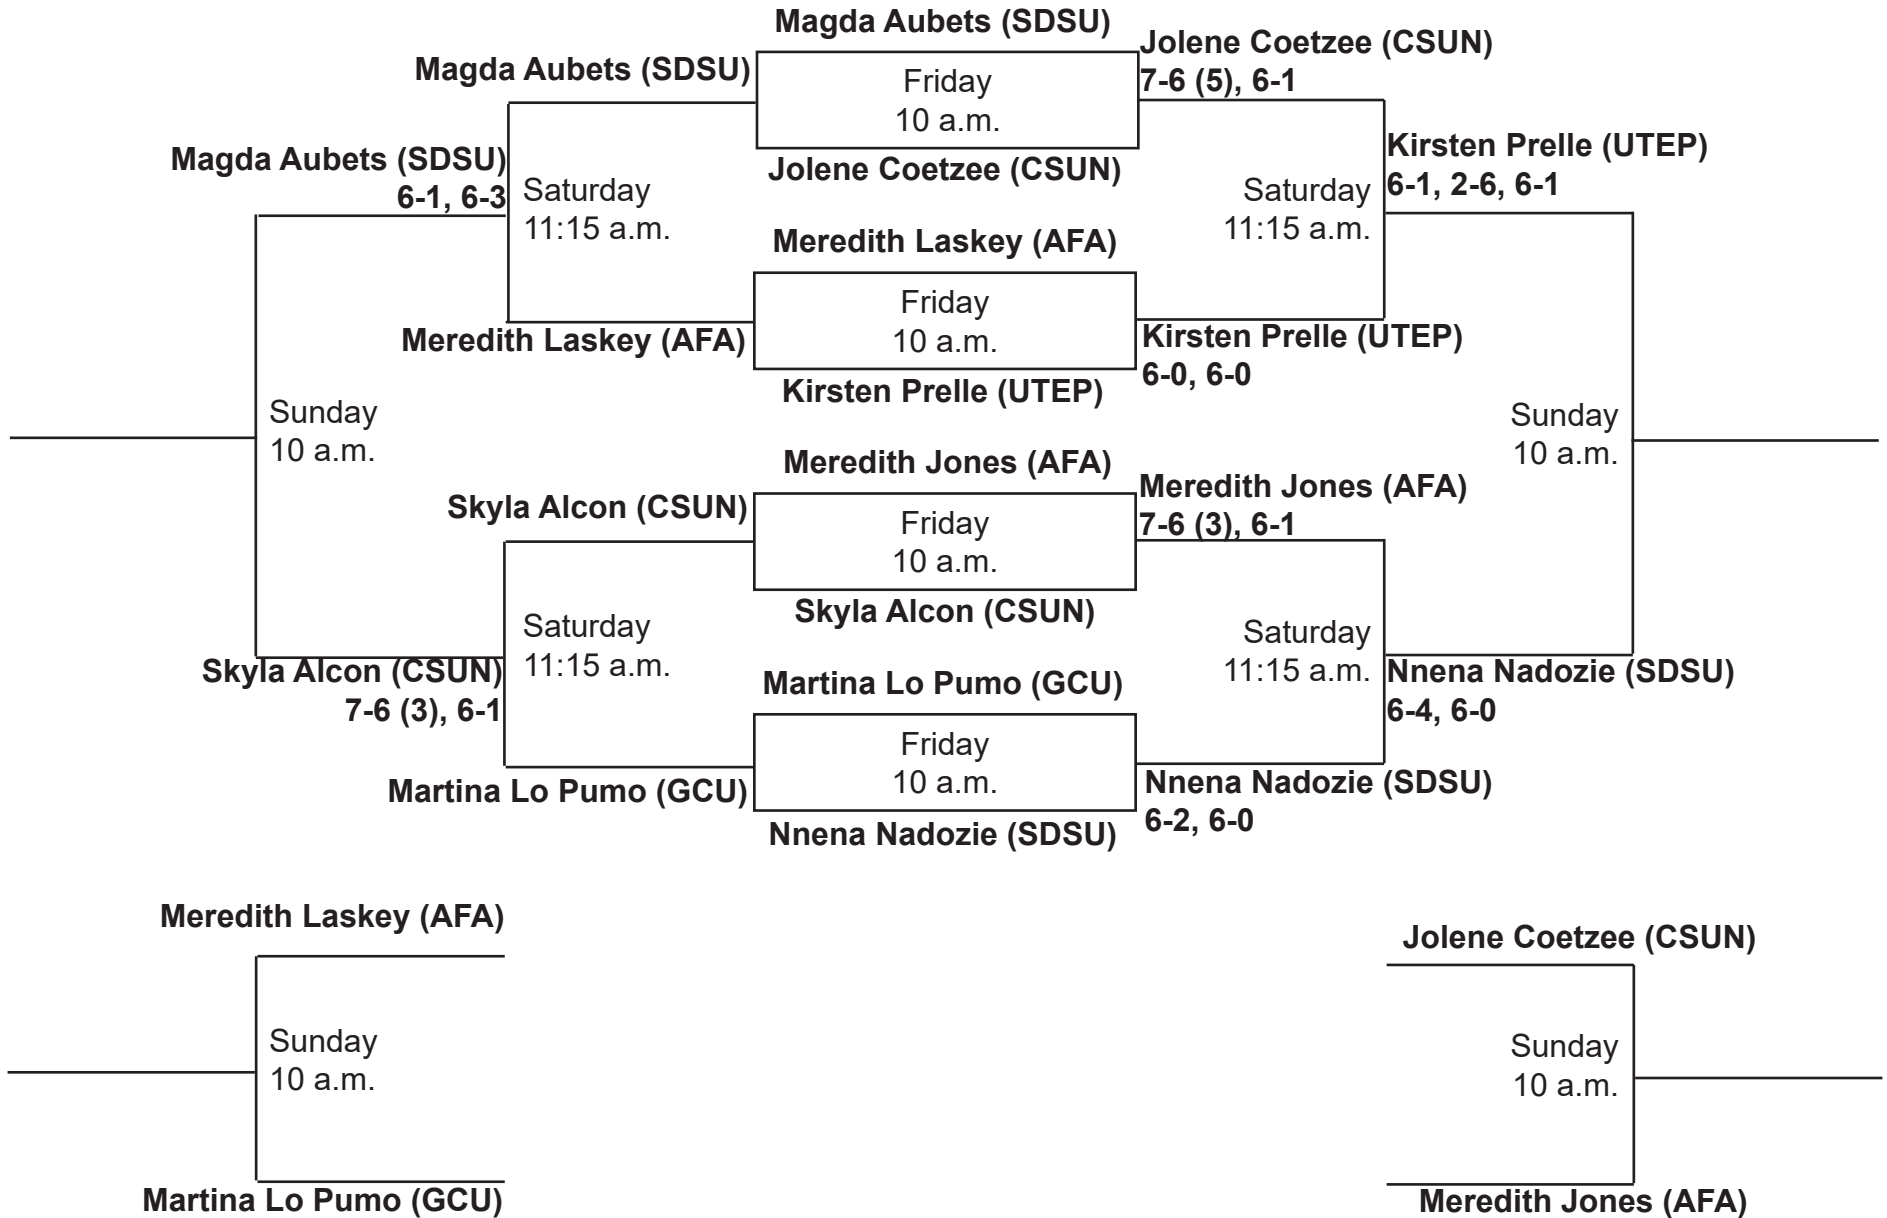

SDSU Fall Classic I
Sept. 28-30, 2018
Doubles - Red (ITA Code:)

Consolation

Championship

SDSU Fall Classic I
Sept. 28-30, 2018
Doubles - Black (ITA Code:)

Consolation

Championship

SDSU Fall Classic I
Sept. 28-30, 2018
Singles - White (ITA Code:)

Consolation

Championship

SDSU Fall Classic I
Sept. 28-30, 2018
Singles - Gold (ITA Code:)

Consolation

Championship

SDSU Fall Classic I
Sept. 28-30, 2018
Singles - Silver (ITA Code:)

#1
GCU
 Autum Prudhomme

#2
SDSU
 Ellie Ashley

#3
AFA
 Amanda Reinhart

#4
CSUN
 Sibel Demirbaga

First Round: #1 vs. #2, #3 vs. #4

Autum Prudhomme (GCU)

Amanda Reinhart (AFA)

Friday
10 a.m.

Ellie Ashley (SDSU)
6-4, 6-4

Friday
10 a.m.