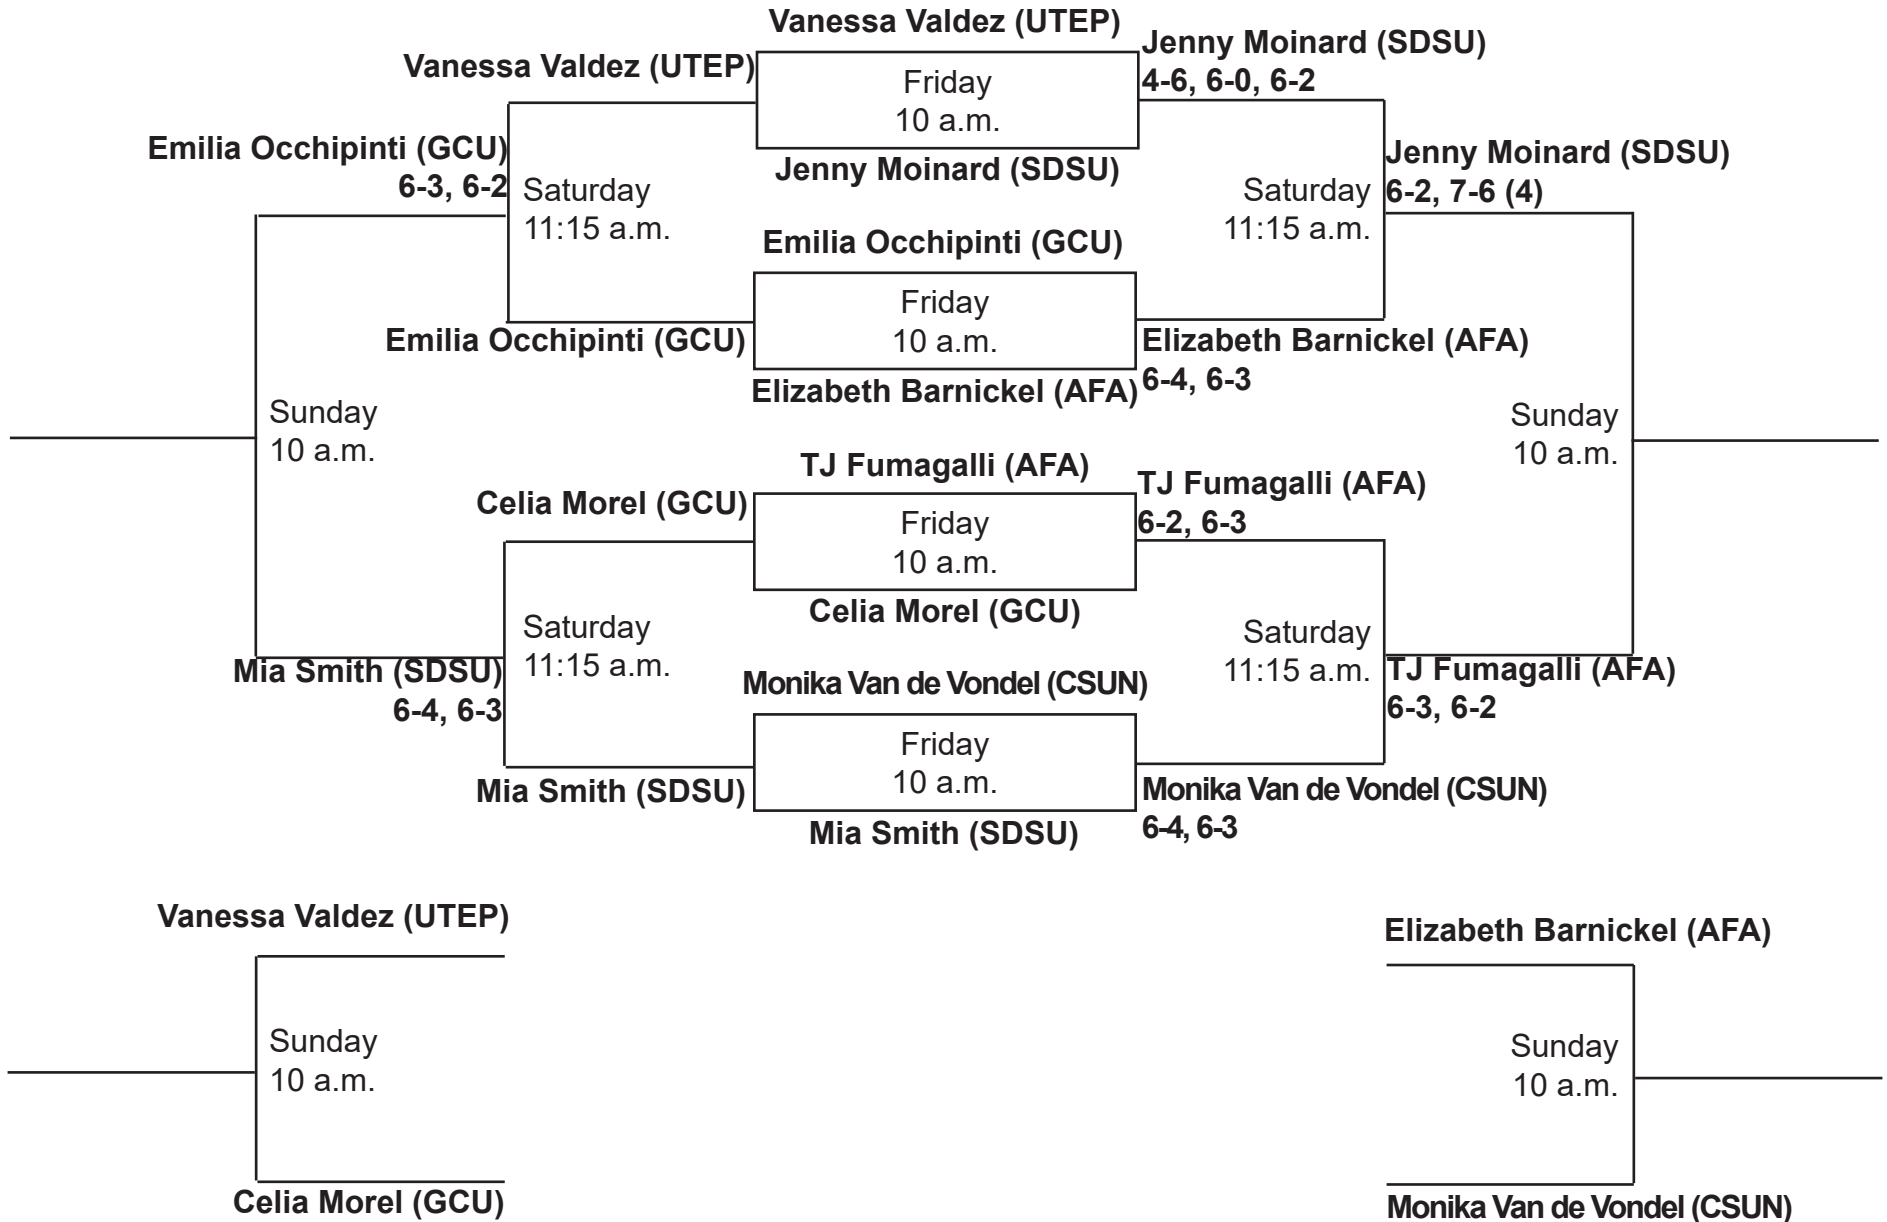

SDSU Fall Classic I
Sept. 28-30, 2018
Singles - Gold (ITA Code:)

Consolation

Championship