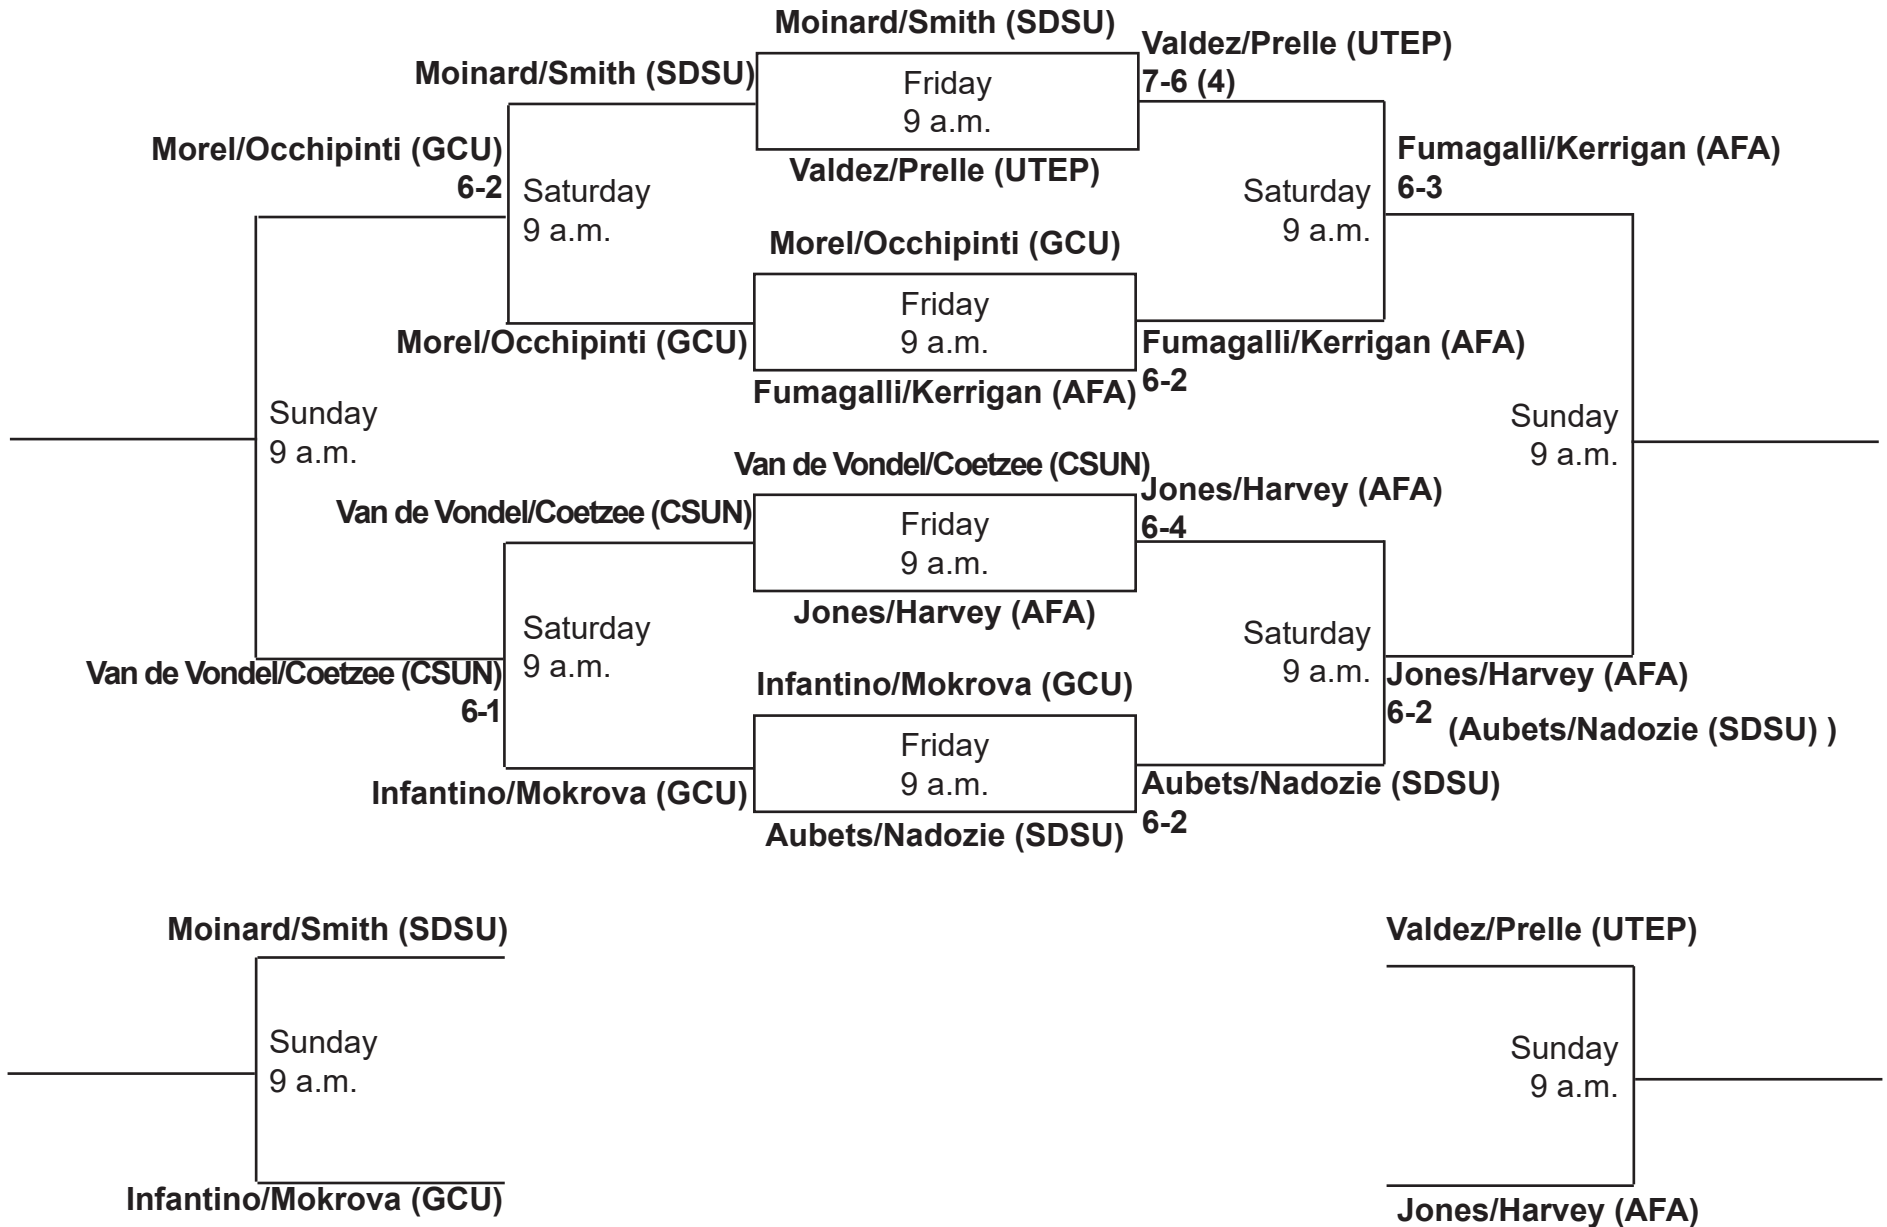

SDSU Fall Classic I
Sept. 28-30, 2018
Doubles - Red (ITA Code:)

Consolation

Championship

SDSU Fall Classic I
Sept. 28-30, 2018
Doubles - Black (ITA Code:)

Consolation

Championship

SDSU Fall Classic I
Sept. 28-30, 2018
Singles - White (ITA Code:)

Consolation

Championship

SDSU Fall Classic I
Sept. 28-30, 2018
Singles - Gold (ITA Code:)

Consolation

Championship

SDSU Fall Classic I
Sept. 28-30, 2018
Singles - Silver (ITA Code:)

#1
GCU
 Autum Prudhomme

#2
SDSU
 Ellie Ashley

#3
AFA
 Amanda Reinhart

#4
CSUN
 Sibel Demirbaga

First Round: #1 vs. #2, #3 vs. #4

Autum Prudhomme (GCU)

Amanda Reinhart (AFA)

Friday
10 a.m.

Ellie Ashley (SDSU)
6-4, 6-4

Friday
10 a.m.

Amanda Reinhart (AFA)
6-0, 6-4

Ellie Ashley (SDSU)

Sibel Demirbaga (CSUN)

Second Round: #1 vs. #3, #2 vs. #4

Autum Prudhomme (GCU)

Ellie Ashley (SDSU)

Saturday
10 a.m.

Amanda Reinhart (AFA)
7-5, 6-4