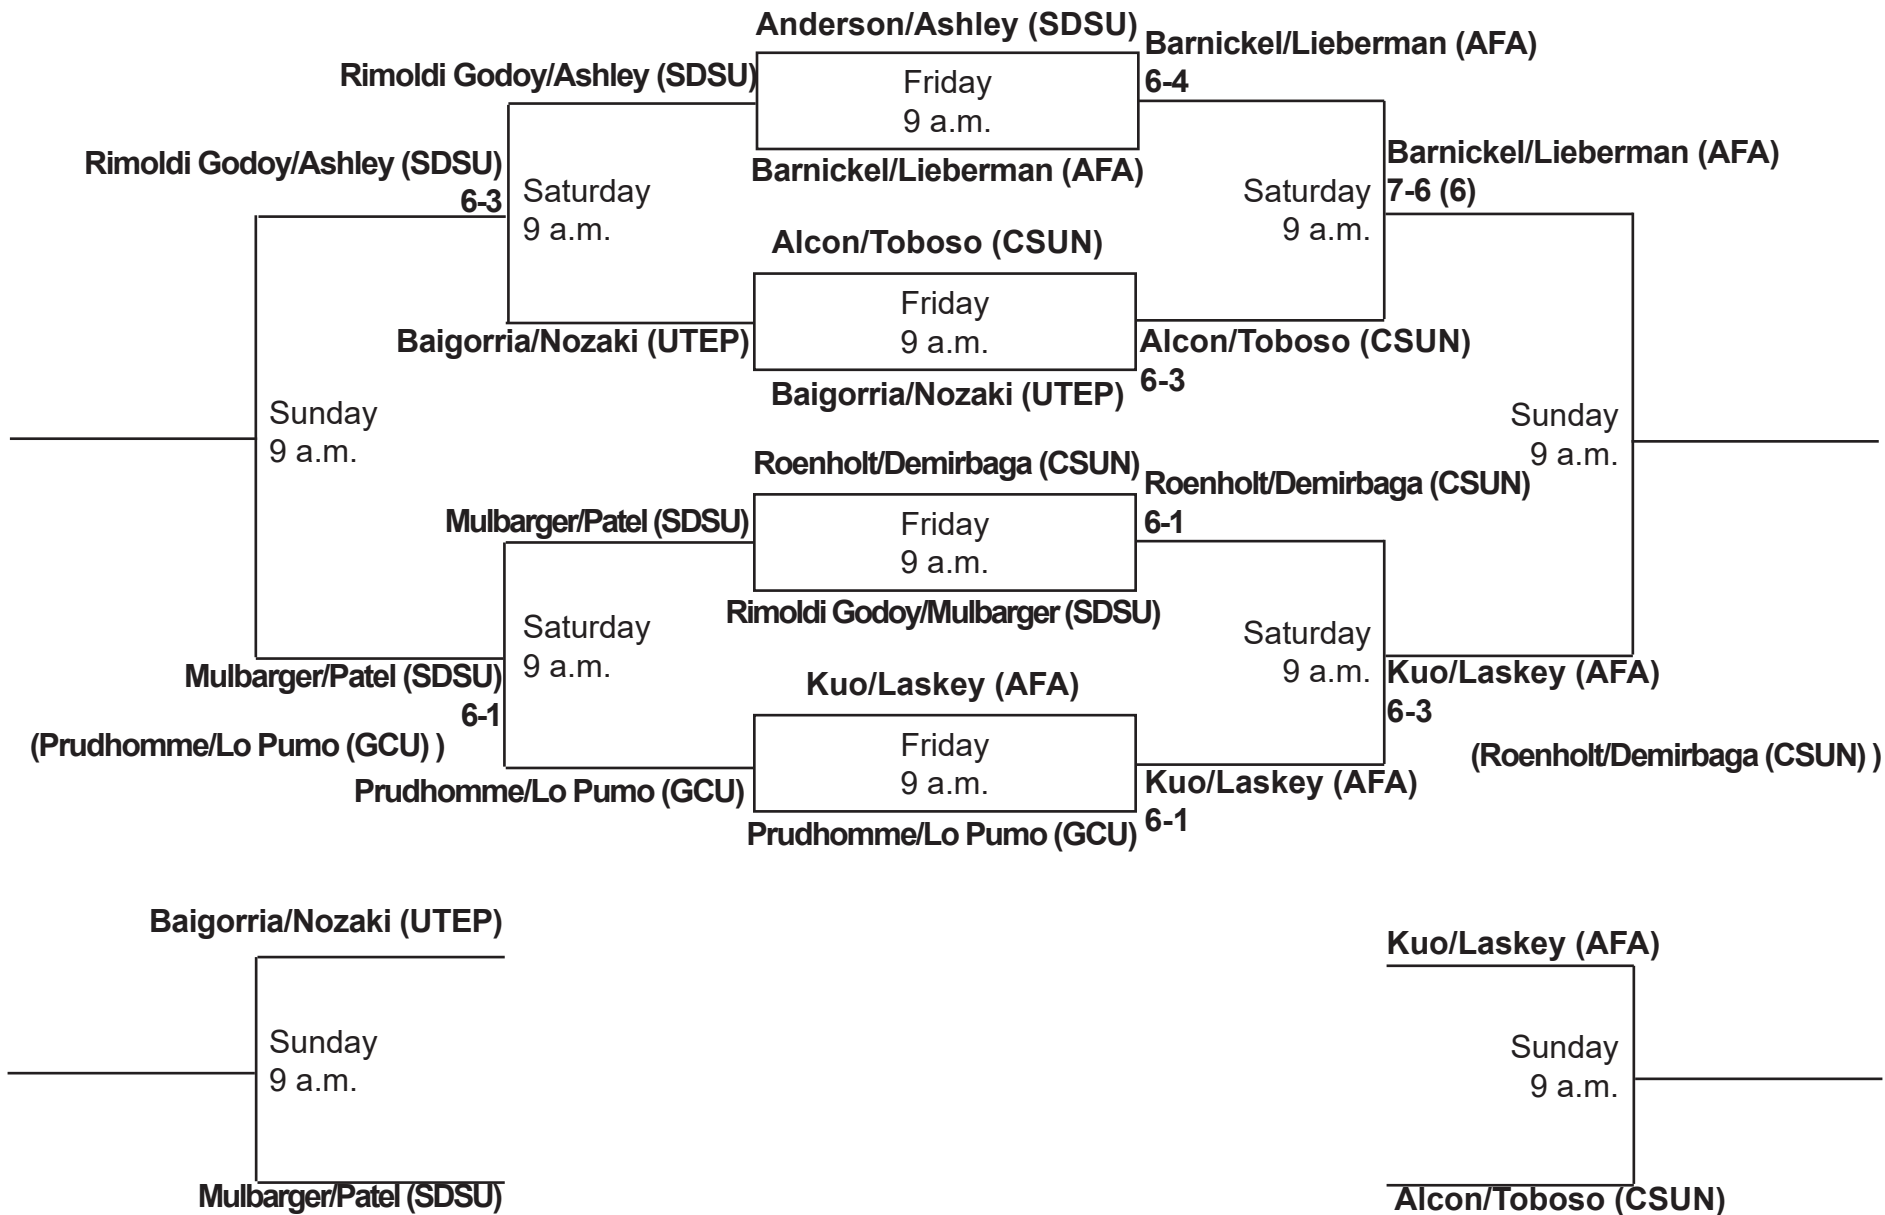

SDSU Fall Classic I
Sept. 28-30, 2018
Doubles - Red (ITA Code:)

Consolation

Championship

SDSU Fall Classic I
Sept. 28-30, 2018
Doubles - Black (ITA Code:)

Consolation

Championship

SDSU Fall Classic I
Sept. 28-30, 2018
Singles - White (ITA Code:)

Consolation

Championship

SDSU Fall Classic I
Sept. 28-30, 2018
Singles - Gold (ITA Code:)

Consolation

Championship

SDSU Fall Classic I
Sept. 28-30, 2018
Singles - Silver (ITA Code:)

#1
GCU
 Autum Prudhomme

#2
SDSU
 Ellie Ashley

#3
AFA
 Amanda Reinhart

#4
CSUN
 Sibel Demirbaga

First Round: #1 vs. #2, #3 vs. #4

Autum Prudhomme (GCU)

Amanda Reinhart (AFA)

Friday
10 a.m.

Ellie Ashley (SDSU)
6-4, 6-4

Friday
10 a.m.