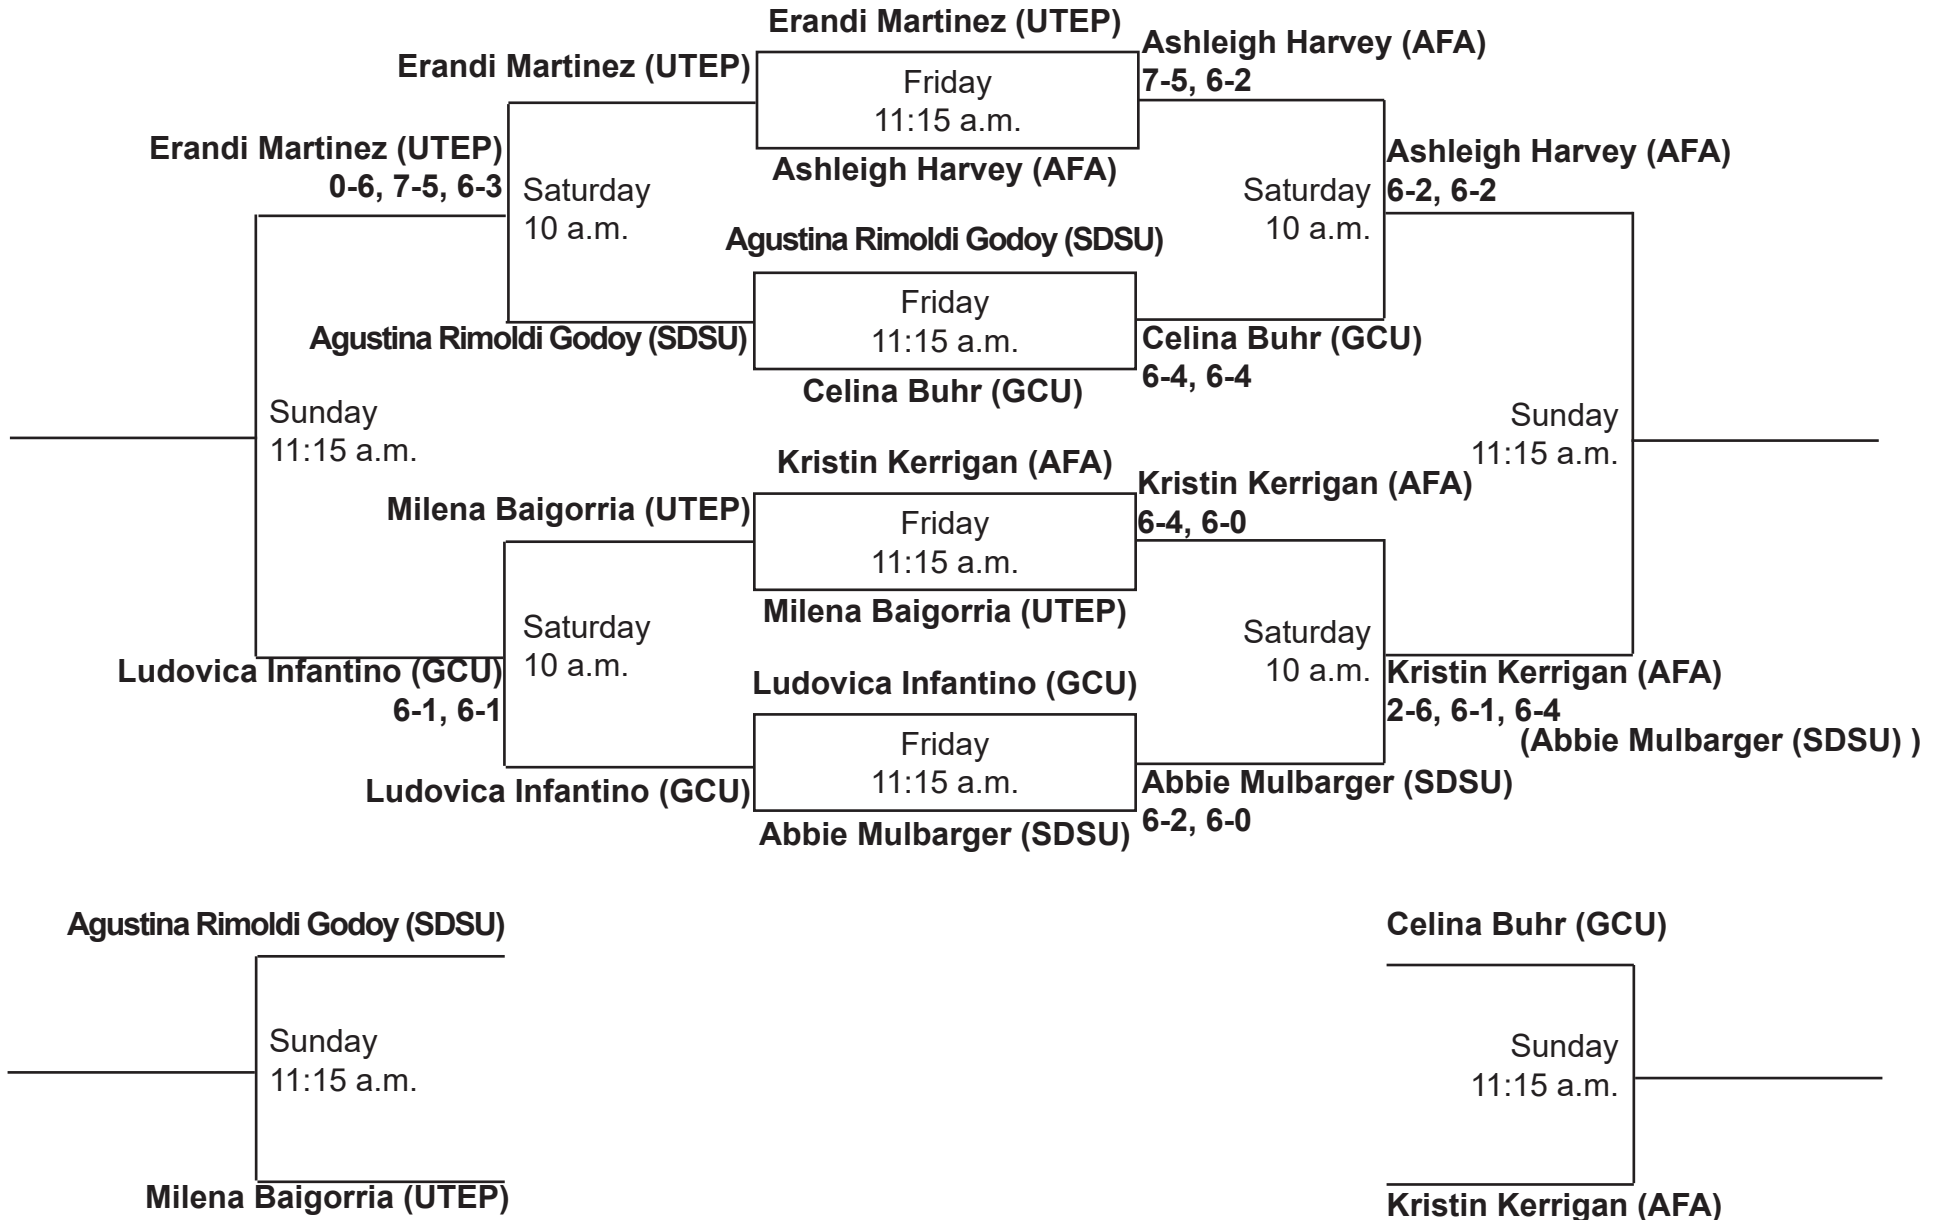

Saturday
10 a.m.

Ellie Ashley (SDSU)
6-4, 6-4

Amanda Reinhart (AFA)

Sibel Demirbaga (CSUN)

Third Round: #1 vs. #4, #2 vs. #3

Autum Prudhomme (GCU)

Ellie Ashley (SDSU)

Sunday
10 a.m.

Sibel Demirbaga (CSUN)

Sunday
10 a.m.

Amanda Reinhart (AFA)

SDSU Fall Classic I
Sept. 28-30, 2018
Singles - Red (ITA Code:)

Consolation

Championship

SDSU Fall Classic I
Sept. 28-30, 2018
Singles - Black (ITA Code:)