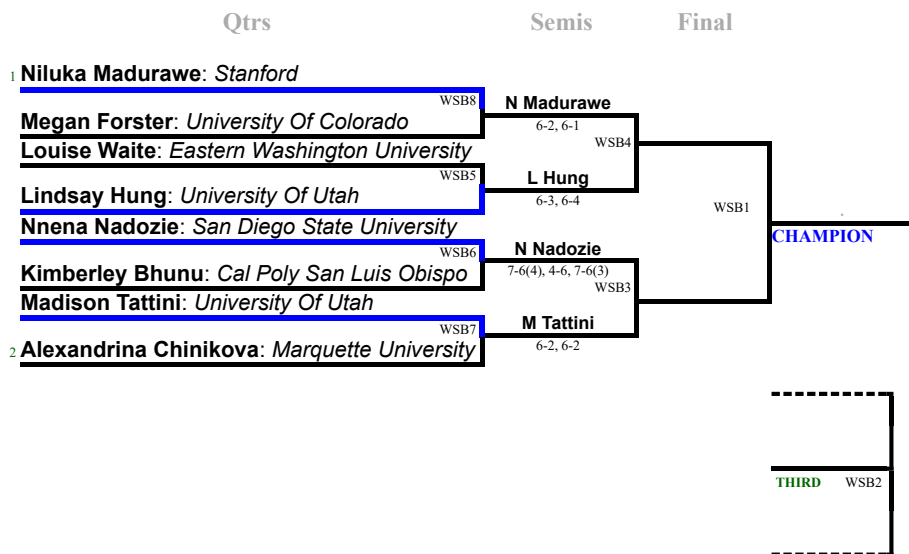

cWDC4

BYE or Alexandrina Chinikova / Lesley Foe

Agustina Rimoldi Godoy / Aesha Patel: San Diego State University/San Diego St

cWDC3

Anya Lamoreaux / Emily Dush: University Of Utah/University Of Utah

cWDC1

CHAMPION

THIRD cWDC2

(WSA) Women's Singles - Flight A

Single Elimination with Consolation

(cWSA) Women's Singles - Flight A Consolation

Single Elimination Dropdown

Semis

Final

(WSB) Women's Singles - Flight B

Single Elimination with Consolation

(cWSB) Women's Singles - Flight B Consolation

Single Elimination Dropdown

Semis

Final

(WSC) Women's Singles - Flight C

Single Elimination with Consolation

(cWSC) Women's Singles - Flight C Consolation