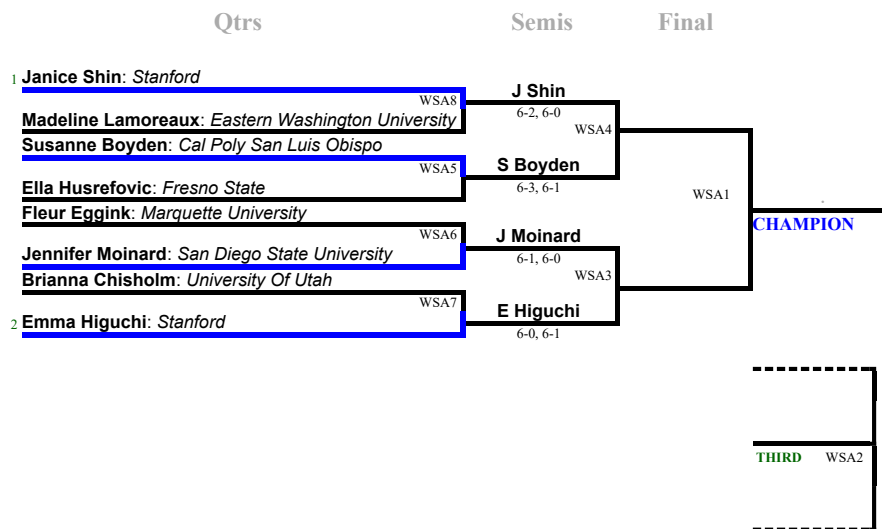

(WSA) Women's Singles - Flight A

Single Elimination with Consolation