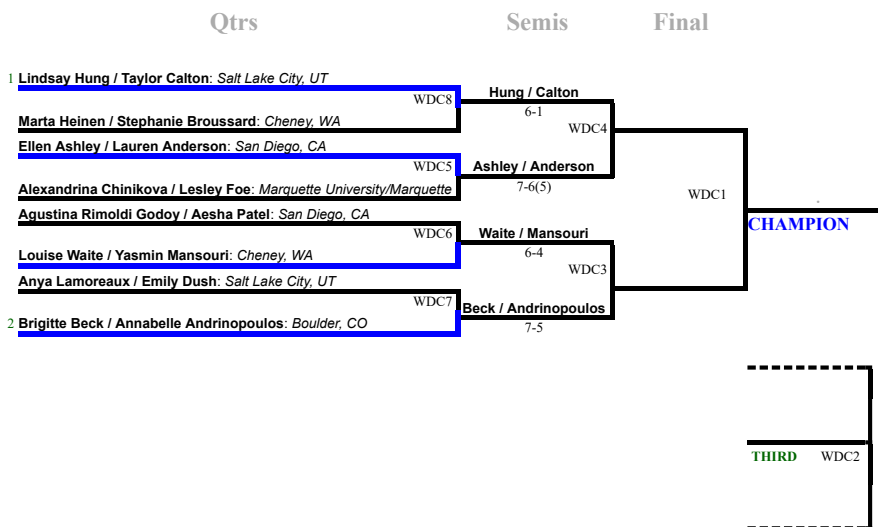

Qtrs

Semis

Final

(cWDB) Women's Doubles - Flight B Consolation

Single Elimination Dropdown

Semis

Final

Grace Olyphant / Susanne Boyden: Cal Poly San Luis Obispo/Cal Poly San Luis O

cWDB4

BYE or Elisabeth Desmarais / Isabella Franks

Mackenzie Worsnop / Claire Bouquet: Cal Poly San Luis Obispo/Cal Poly San Lui

cWDB3

Emma Higuchi / Sara Choy: Stanford/Stanford

cWDB1

CHAMPION

THIRD cWDB2

(WDC) Women's Doubles - Flight C

Single Elimination with Consolation

(cWDC) Women's Doubles - Flight C Consolation

Single Elimination Dropdown

Semis

Final

Marta Heinen / Stephanie Broussard: Eastern Washington University/Eastern Was