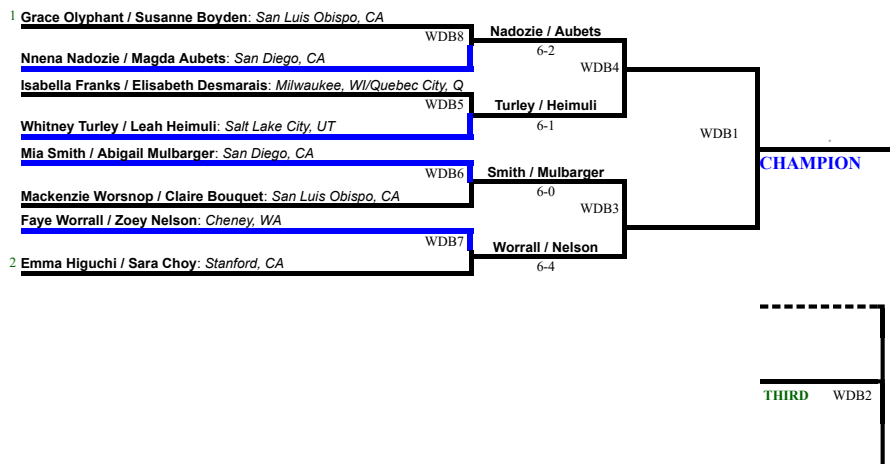

(WDB) Women's Doubles - Flight B

Single Elimination with Consolation

Qtrs

Semis

Final