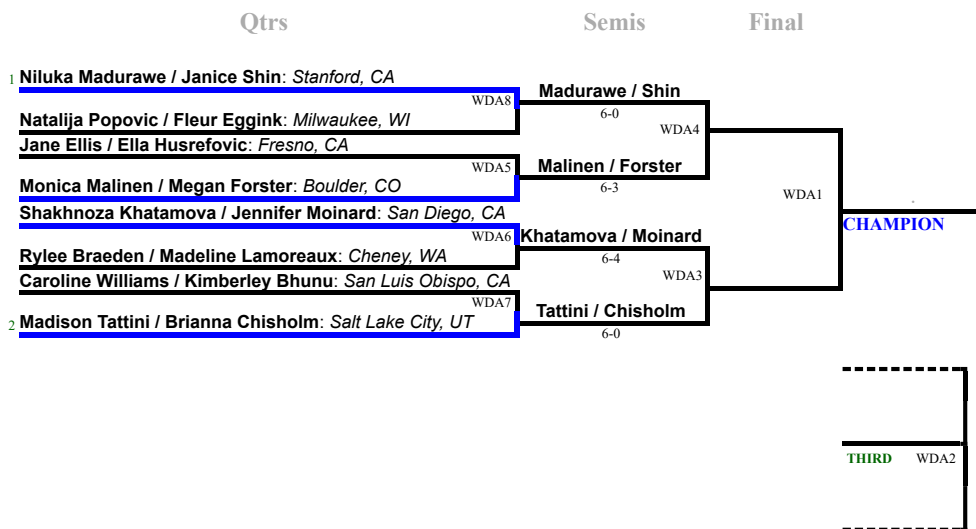

(WDA) Women's Doubles - Flight A

Single Elimination with Consolation

(cWDA) Women's Doubles - Flight A Consolation

Single Elimination Dropdown

Semis

Final

(WDB) Women's Doubles - Flight B

Single Elimination with Consolation

Qtrs

Semis

Final

(cWDB) Women's Doubles - Flight B Consolation

Single Elimination Dropdown

Semis

Final

Grace Olyphant / Susanne Boyden: Cal Poly San Luis Obispo/Cal Poly San Luis O