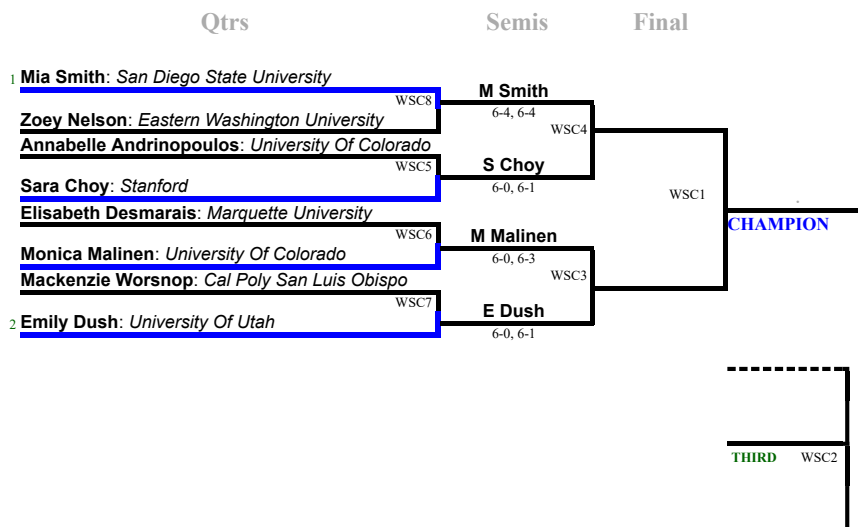

cWDC4

BYE or Alexandrina Chinikova / Lesley Foe

Agustina Rimoldi Godoy / Aesha Patel: San Diego State University/San Diego St

cWDC3

Anya Lamoreaux / Emily Dush: University Of Utah/University Of Utah

cWDC1

CHAMPION

Single Elimination with Consolation

(cWSB) Women's Singles - Flight B Consolation

Single Elimination Dropdown

Semis

Final

(WSC) Women's Singles - Flight C

Single Elimination with Consolation

(cWSC) Women's Singles - Flight C Consolation

Single Elimination Dropdown

Semis

Final

(WSD) Women's Singles - Flight D

Single Elimination with Consolation

(cWSD) Women's Singles - Flight D Consolation

Single Elimination Dropdown

Semis