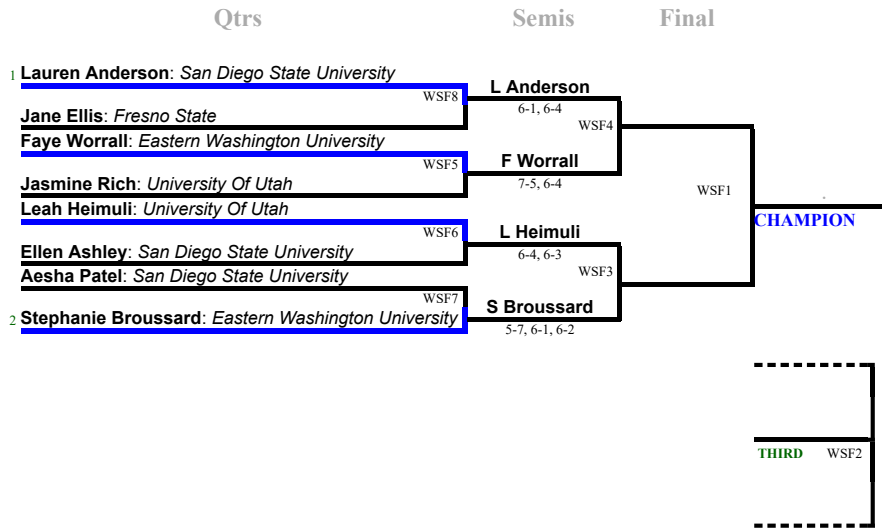

Final

Brigitte Beck: *University Of Colorado*

Rylee Braeden: *Eastern Washington University* cWSD4

Marta Heinen: *Eastern Washington University*

Shakhnoza Khatamova: *San Diego State University* cWSD3

(WSE) Women's Singles - Flight E

Single Elimination with Consolation

Qtrs

Semis

Final

(cWSE) Women's Singles - Flight E Consolation

Single Elimination Dropdown

Semis

Final

(WSF) Women's Singles - Flight F

Single Elimination with Consolation

(cWSF) Women's Singles - Flight F Consolation

Single Elimination Dropdown

Semis

Final