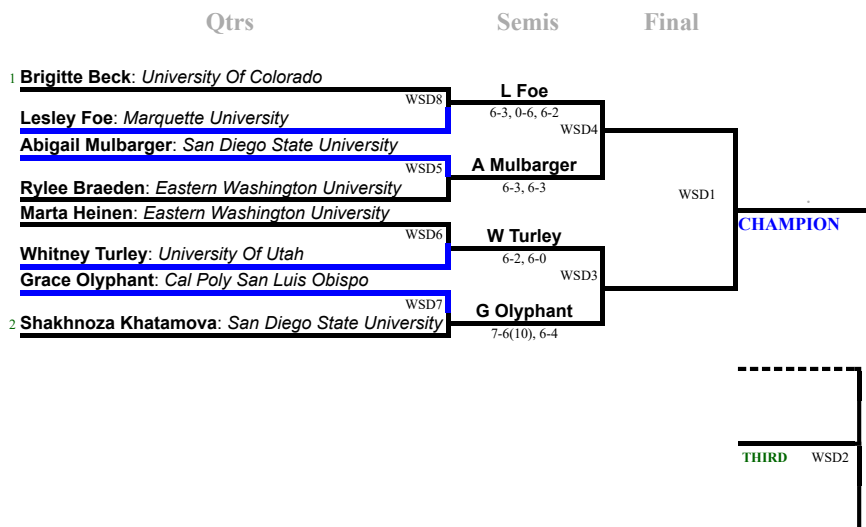

Single Elimination with Consolation

(cWSB) Women's Singles - Flight B Consolation

Single Elimination Dropdown

Semis

Final

(WSC) Women's Singles - Flight C

Single Elimination with Consolation

(cWSC) Women's Singles - Flight C Consolation

Single Elimination Dropdown

Semis

Final

(WSD) Women's Singles - Flight D

Single Elimination with Consolation

(cWSD) Women's Singles - Flight D Consolation

Single Elimination Dropdown

Semis

Final

Brigitte Beck: *University Of Colorado*

Rylee Braeden: *Eastern Washington University* cWSD4

Marta Heinen: *Eastern Washington University*

Shakhnoza Khatamova: *San Diego State University* cWSD3

(WSE) Women's Singles - Flight E