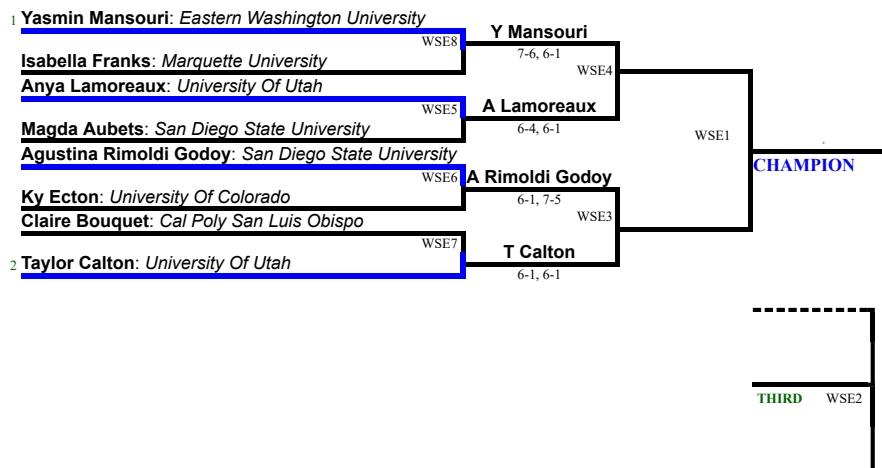

Single Elimination Dropdown

Semis

Final

(WSD) Women's Singles - Flight D

Single Elimination with Consolation

(cWSD) Women's Singles - Flight D Consolation

Single Elimination Dropdown

Semis

Final

Brigitte Beck: *University Of Colorado*

Rylee Braeden: *Eastern Washington University* cWSD4

Marta Heinen: *Eastern Washington University*

Shakhnoza Khatamova: *San Diego State University* cWSD3

(WSE) Women's Singles - Flight E

Single Elimination with Consolation

Qtrs

Semis

Final

(cWSE) Women's Singles - Flight E Consolation

Single Elimination Dropdown

Semis

Final