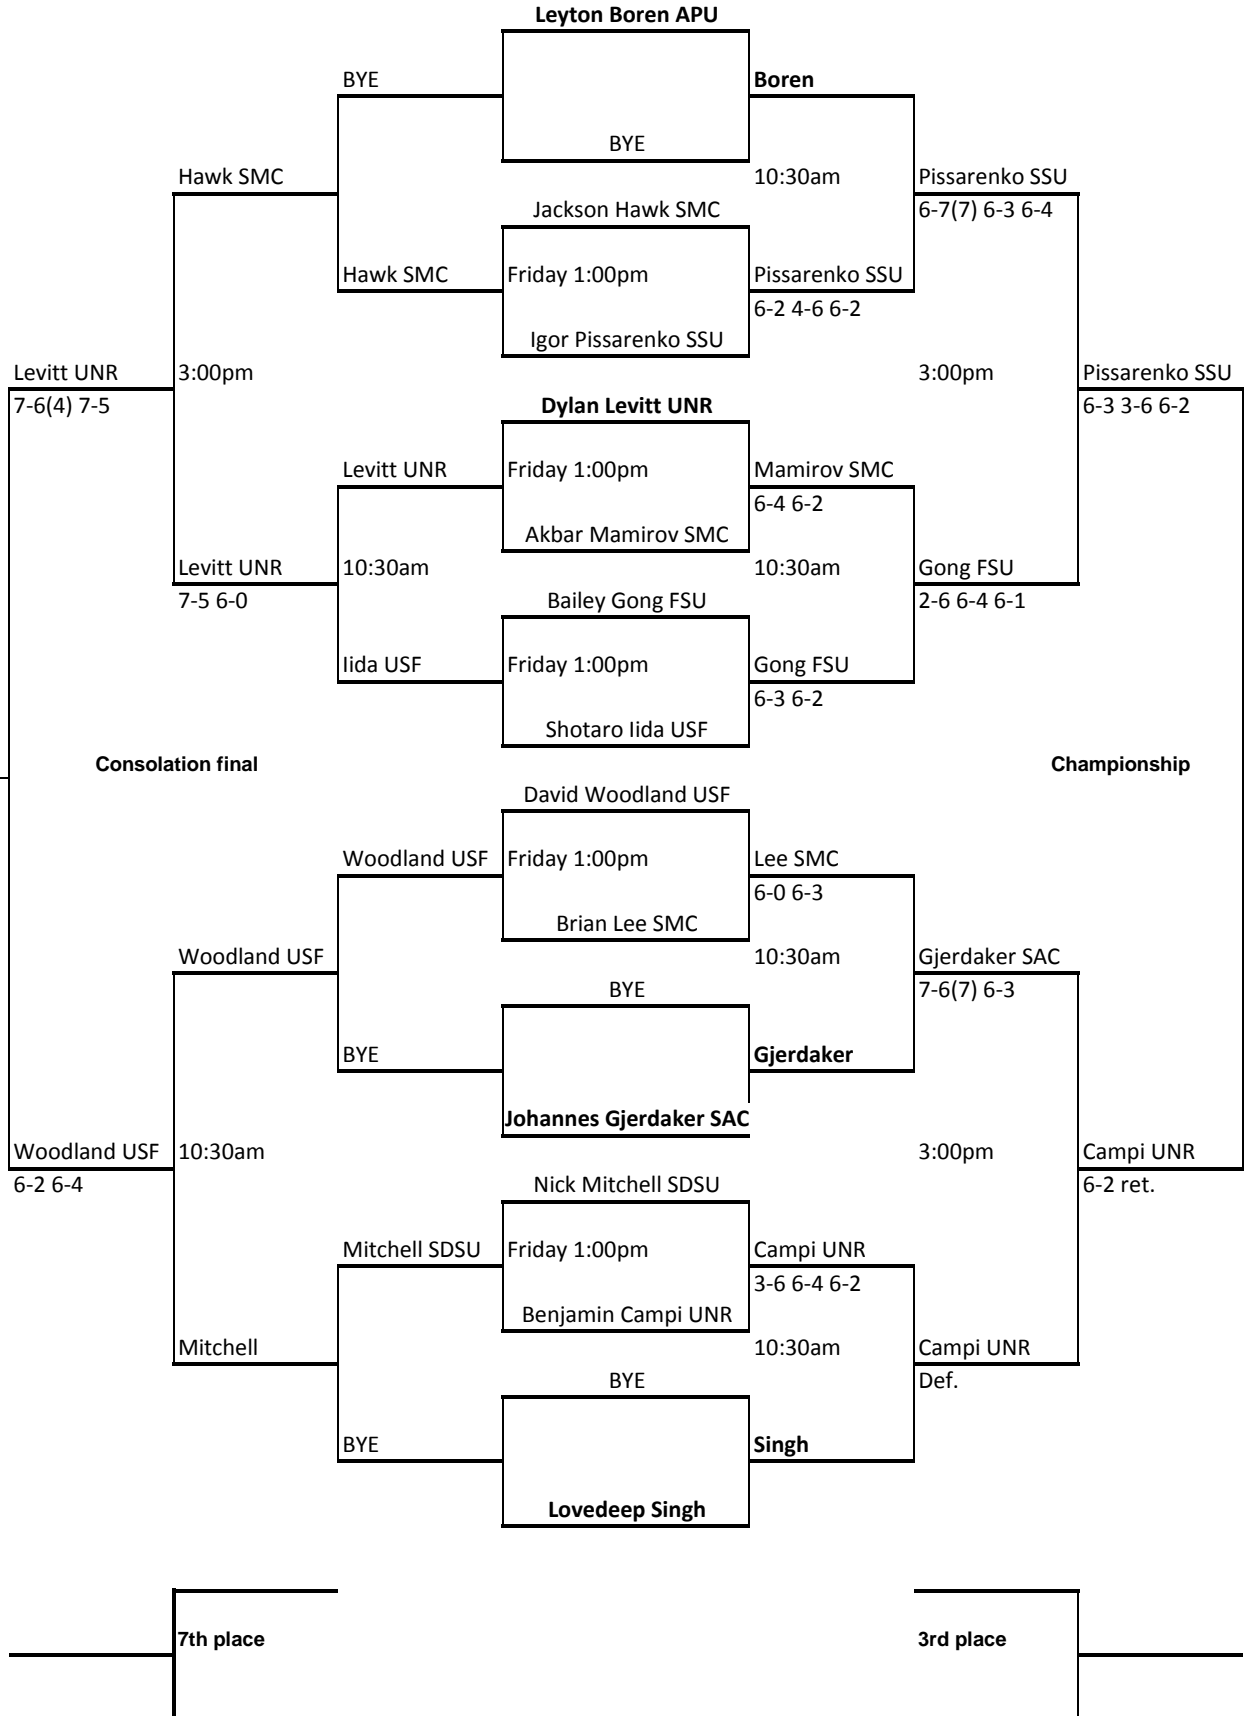

Bulldog Fall Classic

An Intercollegiate Tennis Association Sanctioned Event

Hosted by Fresno State University [11/2/2018-11/4/2018]

Flight C

Sunday Sat Sat Sat Sat Sunday