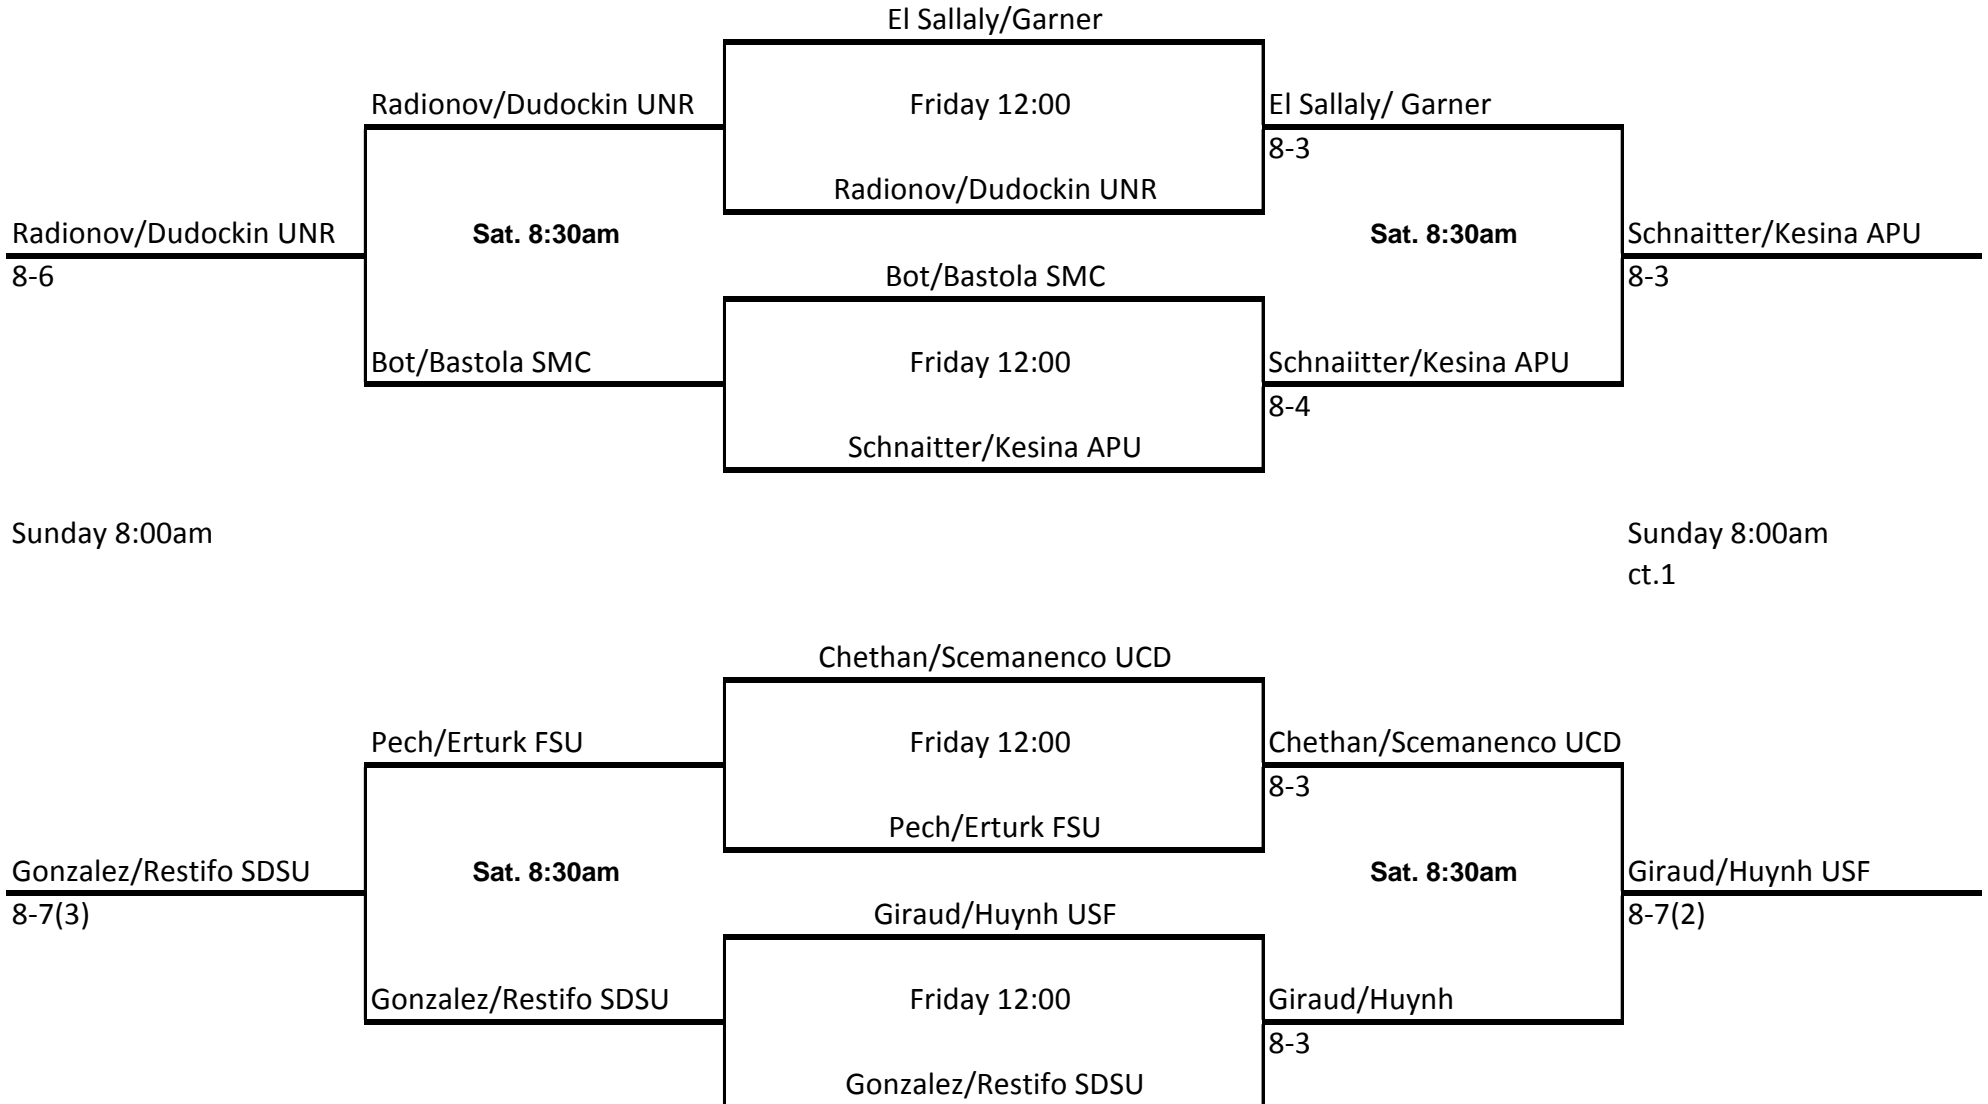

Bulldog Fall Classic

An Intercollegiate Tennis Association Sanctioned Event

Hosted by Fresno State University [11/2/2018-11/4/2018]

Flight A

Saturday

Saturday

Saturday

Saturday

Sunday

Bulldog Fall Classic

An Intercollegiate Tennis Association Sanctioned Event
 Hosted by Fresno State 11/2/2018-11/4/2018

Flight B

Sunday Sat Sat Sat Sat Sunday

Bulldog Fall Classic

An Intercollegiate Tennis Association Sanctioned Event

Hosted by Fresno State University [11/2/2018-11/4/2018]

Flight C

Sunday Sat Sat Sat Sat Sunday

[Bulldog Fall Classic]
An Intercollegiate Tennis Association Sanctioned Event
Hosted by Fresno State University 11/2/18-11/4/18

Doubles Flight A

[Bulldog Fall Classic]
An Intercollegiate Tennis Association Sanctioned Event
 Hosted by Fresno State University 11/2/18-11/4/18

Doubles Flight B

Sunday 8:00am

Sunday 8:00am