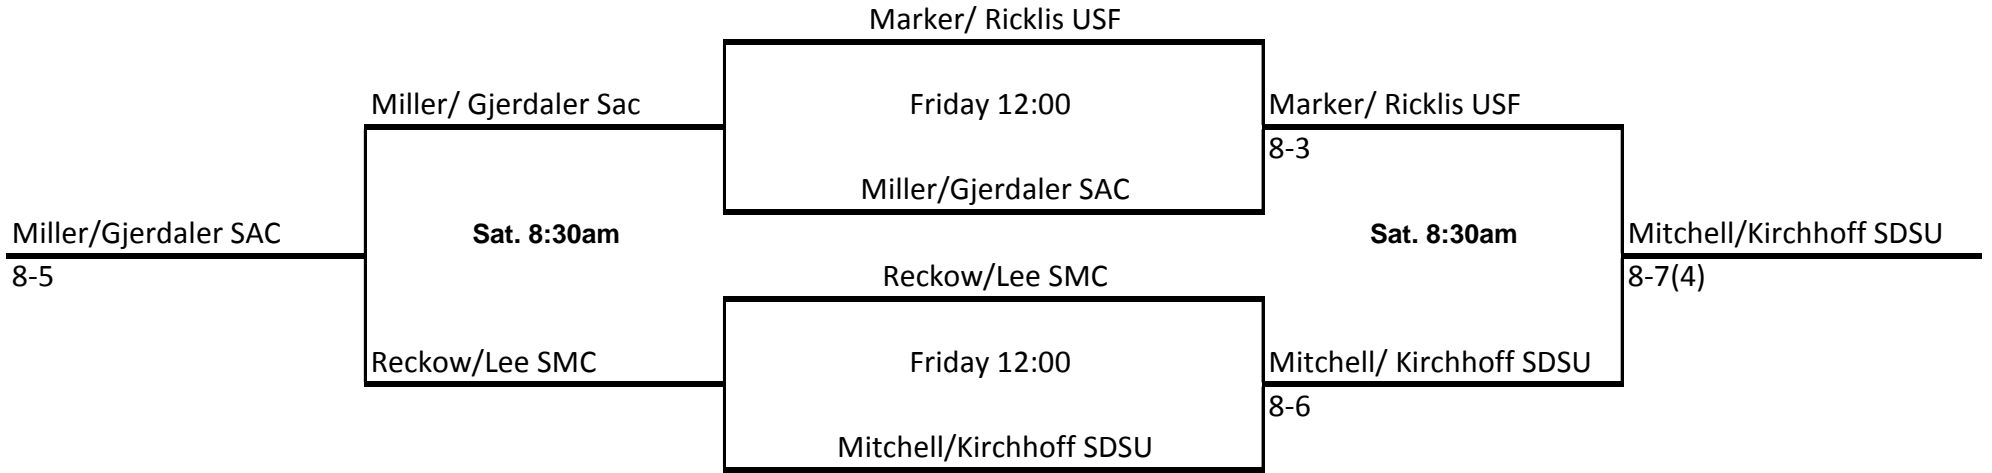

Bulldog Fall Classic

An Intercollegiate Tennis Association Sanctioned Event

Hosted by Fresno State University [11/2/2018-11/4/2018]

Flight A

Saturday

Saturday

Saturday

Saturday

Sunday

Bulldog Fall Classic

An Intercollegiate Tennis Association Sanctioned Event
 Hosted by Fresno State 11/2/2018-11/4/2018

Flight B

Sunday Sat Sat Sat Sat Sunday

Bulldog Fall Classic

An Intercollegiate Tennis Association Sanctioned Event

Hosted by Fresno State University [11/2/2018-11/4/2018]

Flight C

Sunday Sat Sat Sat Sat Sunday

[Bulldog Fall Classic]
An Intercollegiate Tennis Association Sanctioned Event
Hosted by Fresno State University 11/2/18-11/4/18

Doubles Flight A

[Bulldog Fall Classic]
An Intercollegiate Tennis Association Sanctioned Event
 Hosted by Fresno State University 11/2/18-11/4/18

Doubles Flight B

Sunday 8:00am

Sunday 8:00am