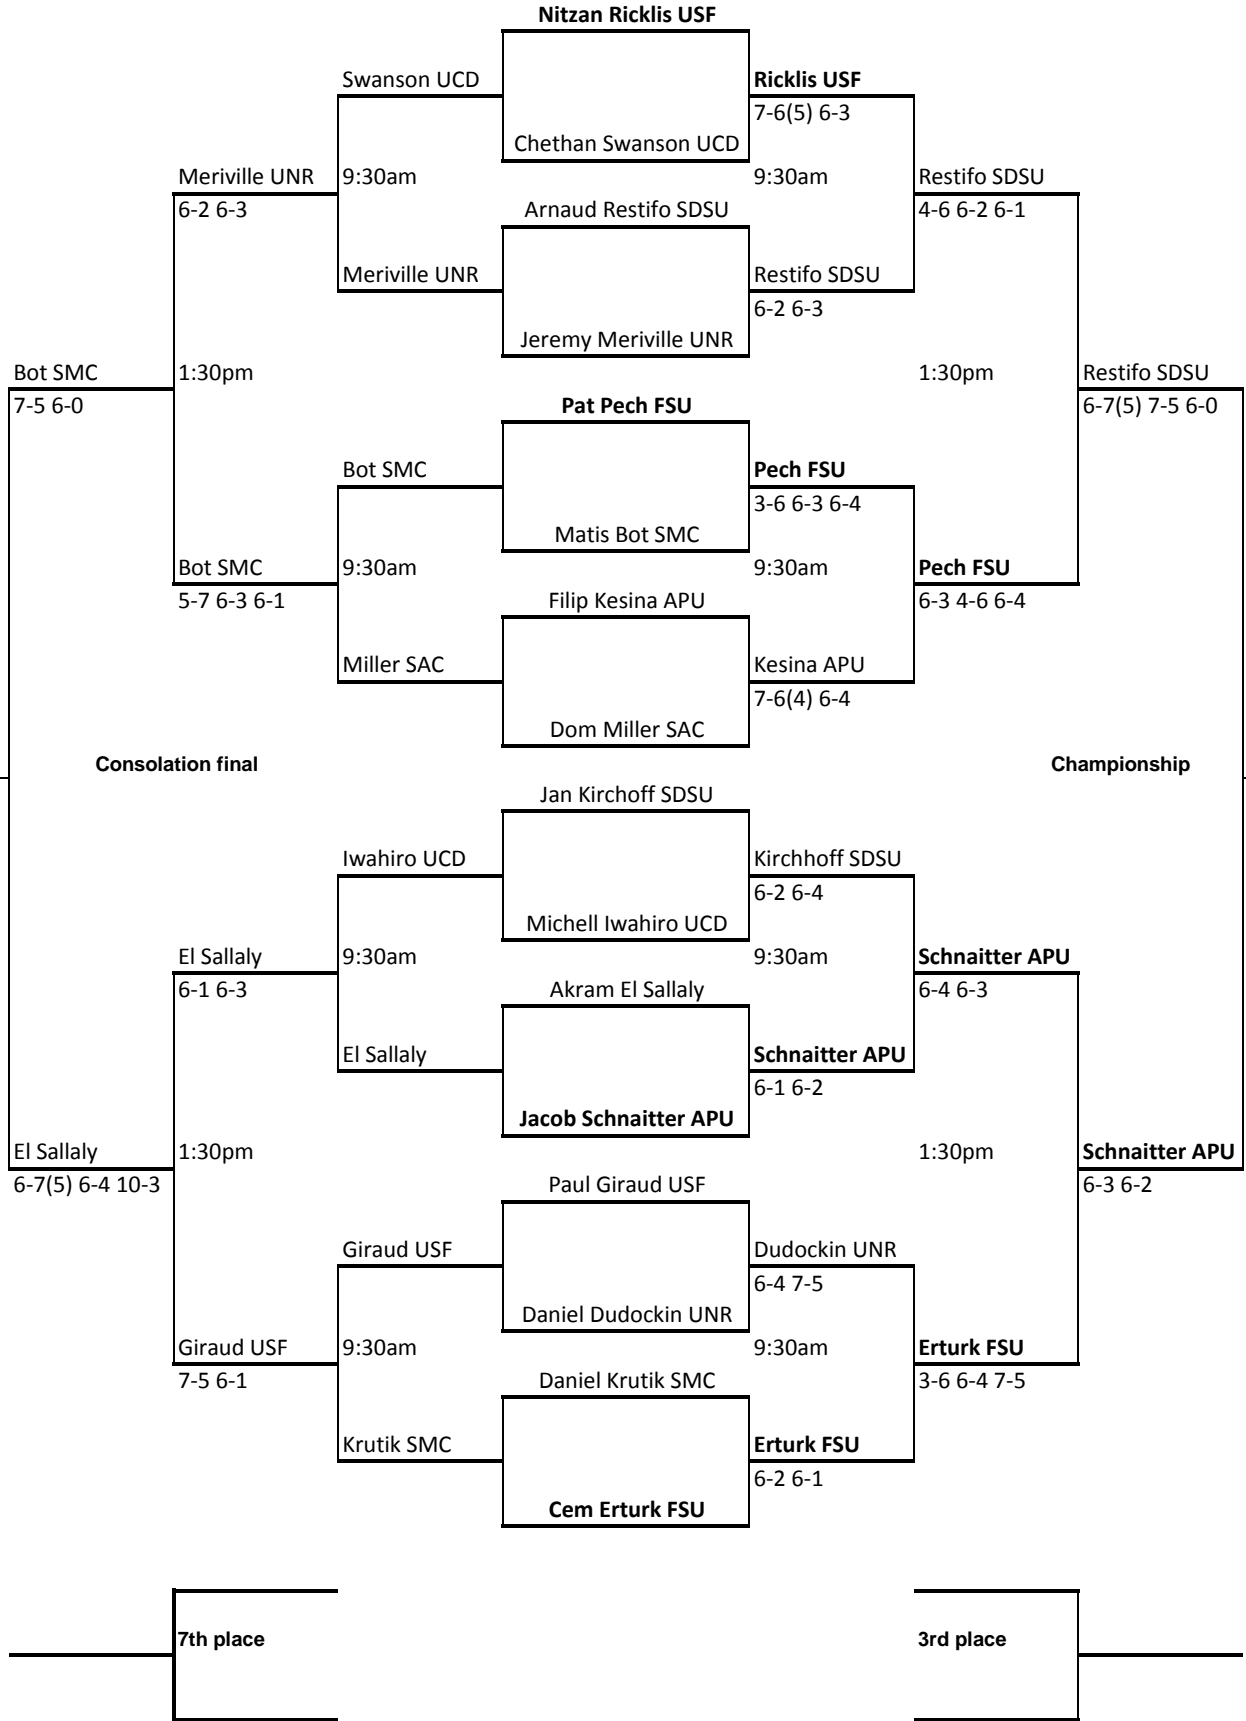

Bulldog Fall Classic

An Intercollegiate Tennis Association Sanctioned Event

Hosted by Fresno State University [11/2/2018-11/4/2018]

Flight A

Saturday

Saturday

Saturday

Saturday

Sunday

Bulldog Fall Classic

An Intercollegiate Tennis Association Sanctioned Event
 Hosted by Fresno State 11/2/2018-11/4/2018

Flight B

Sunday Sat Sat Sat Sat Sunday

Bulldog Fall Classic

An Intercollegiate Tennis Association Sanctioned Event