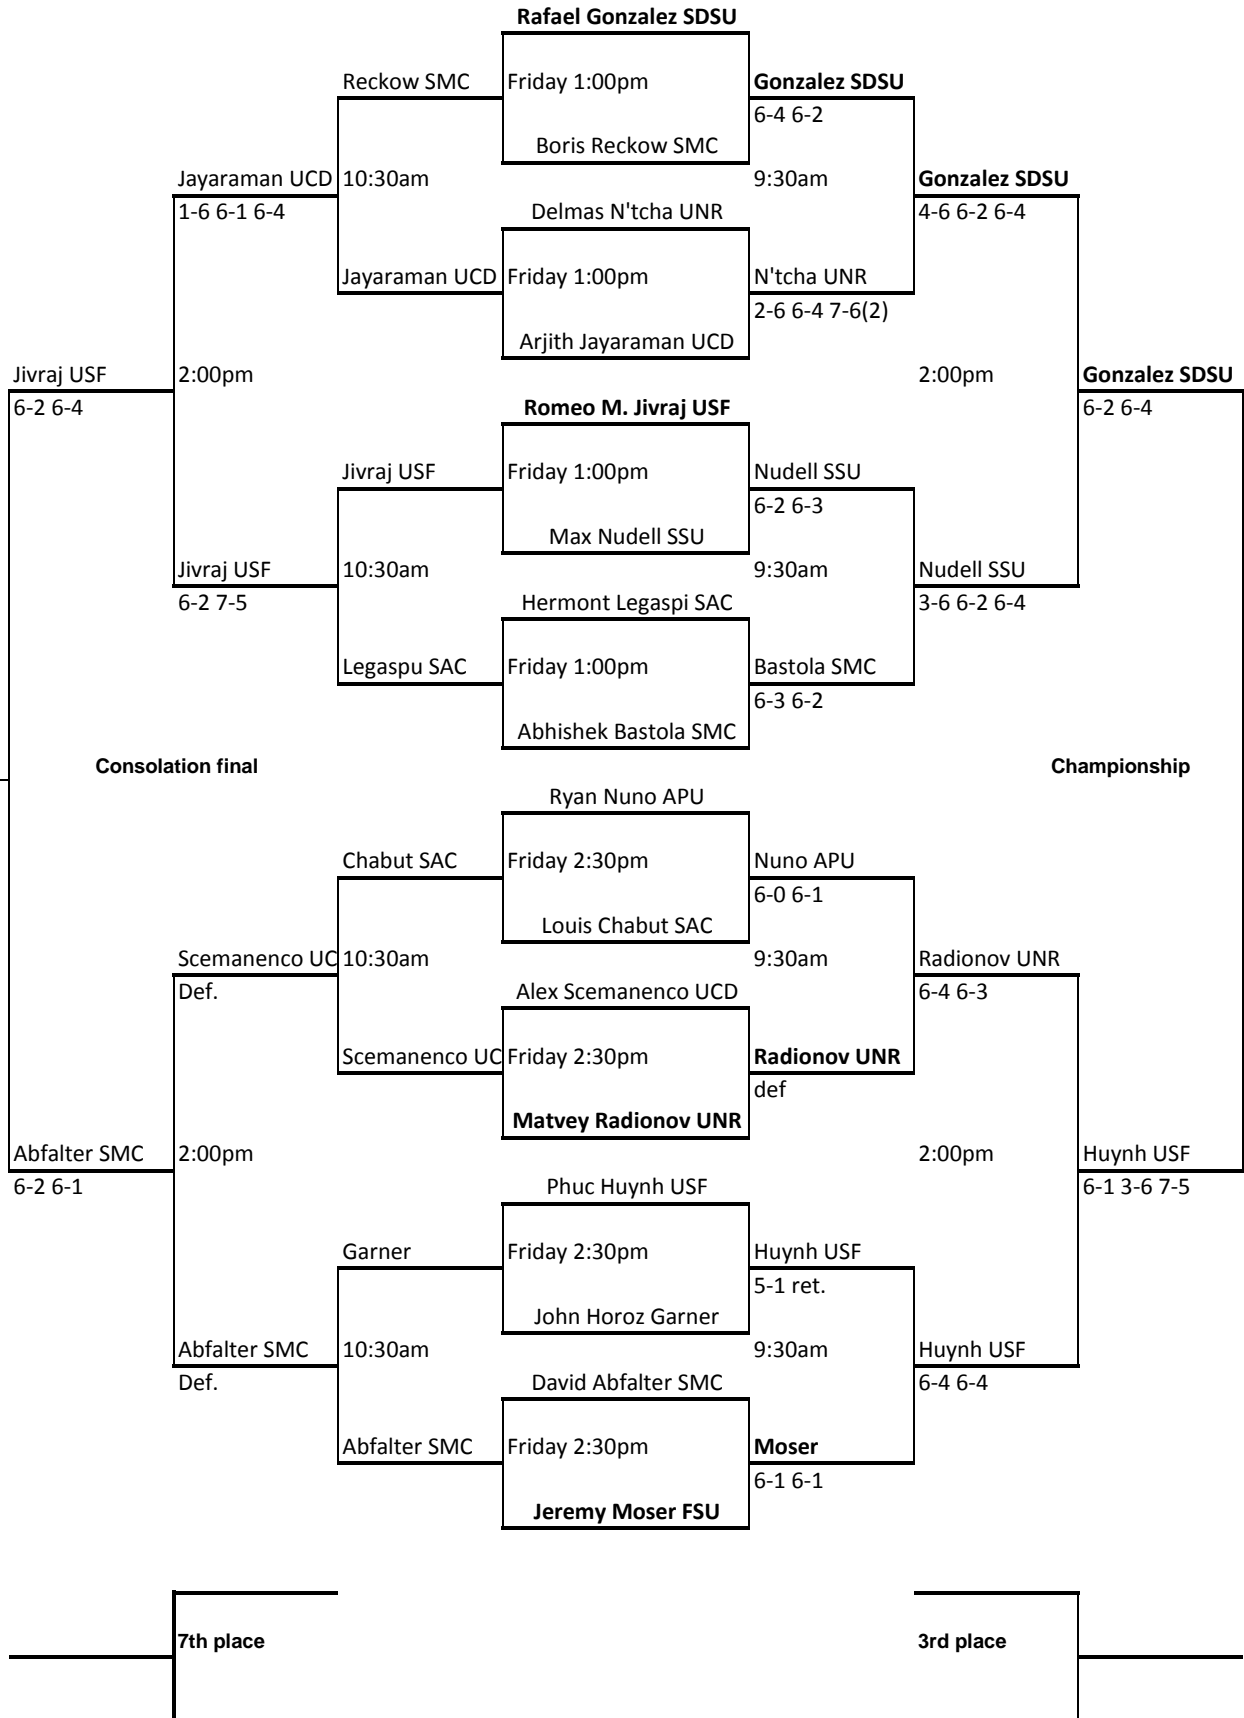

Bulldog Fall Classic

An Intercollegiate Tennis Association Sanctioned Event

Hosted by Fresno State University [11/2/2018-11/4/2018]

Flight A

Saturday

Saturday

Saturday

Saturday

Sunday

Bulldog Fall Classic

An Intercollegiate Tennis Association Sanctioned Event
 Hosted by Fresno State 11/2/2018-11/4/2018

Flight B

Sunday Sat Sat Sat Sat Sunday

Bulldog Fall Classic

An Intercollegiate Tennis Association Sanctioned Event