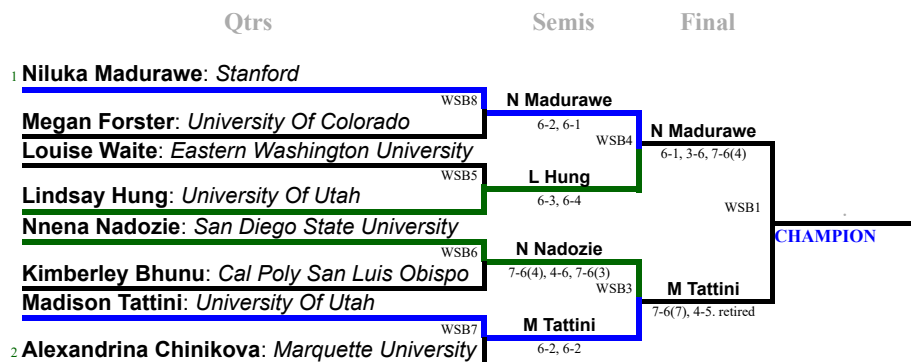

Anya Lamoreaux / Emily Dush: University Of Utah/University Of Utah

(WSA) Women's Singles - Flight A

Single Elimination with Consolation

Qtrs

Semis

Final

(cWSA) Women's Singles - Flight A Consolation

Single Elimination Dropdown

Semis

Final

(WSB) Women's Singles - Flight B

Single Elimination with Consolation

(cWSB) Women's Singles - Flight B Consolation

Single Elimination Dropdown

Semis

Final

Megan Forster: University Of Colorado

cWSB4

Louise Waite: Eastern Washington University

Kimberley Bhunu: Cal Poly San Luis Obispo

cWSB3

Alexandrina Chinikova: Marquette University

M Forster

6-1, 6-1