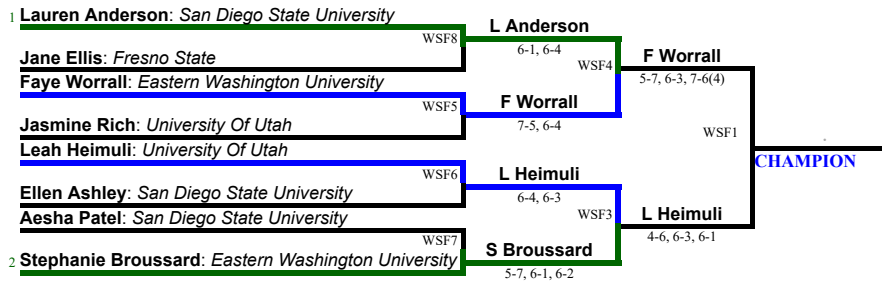

Semis

Final

(WSF) Women's Singles - Flight F

Single Elimination

Qtrs

Semis

Final

Tennis (College): SDSU Fall Classic