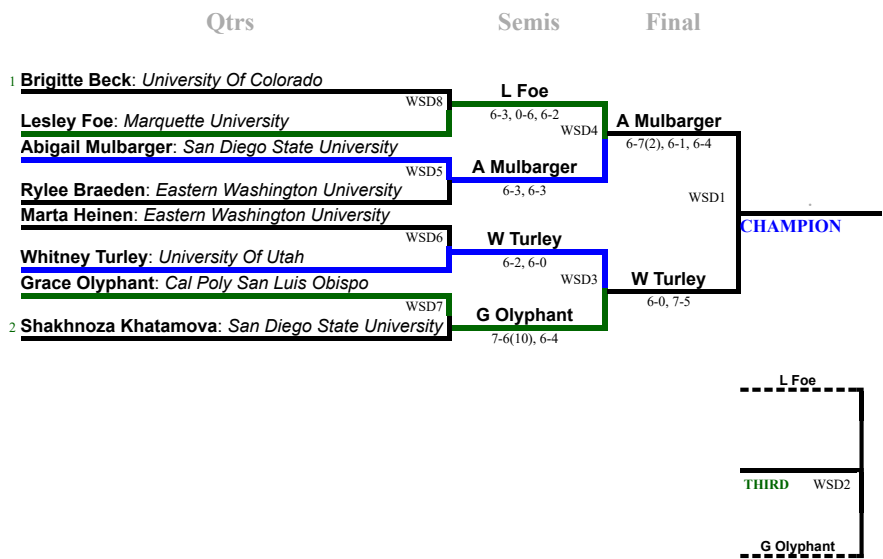

Megan Forster: University Of Colorado

cWSB4

Louise Waite: Eastern Washington University

Kimberley Bhunu: Cal Poly San Luis Obispo

cWSB3

Alexandrina Chinikova: Marquette University

M Forster

6-1, 6-1

Single Elimination Dropdown

Semis

Final

(WSD) Women's Singles - Flight D

Single Elimination with Consolation

(cWSD) Women's Singles - Flight D Consolation

Single Elimination Dropdown

Semis

Final

(WSE) Women's Singles - Flight E

Single Elimination with Consolation

Qtrs

Semis

Final

(cWSE) Women's Singles - Flight E Consolation

Single Elimination Dropdown

Semis

Final

(WSF) Women's Singles - Flight F

Single Elimination

Qtrs

Semis

Final

Tennis (College): SDSU Fall Classic