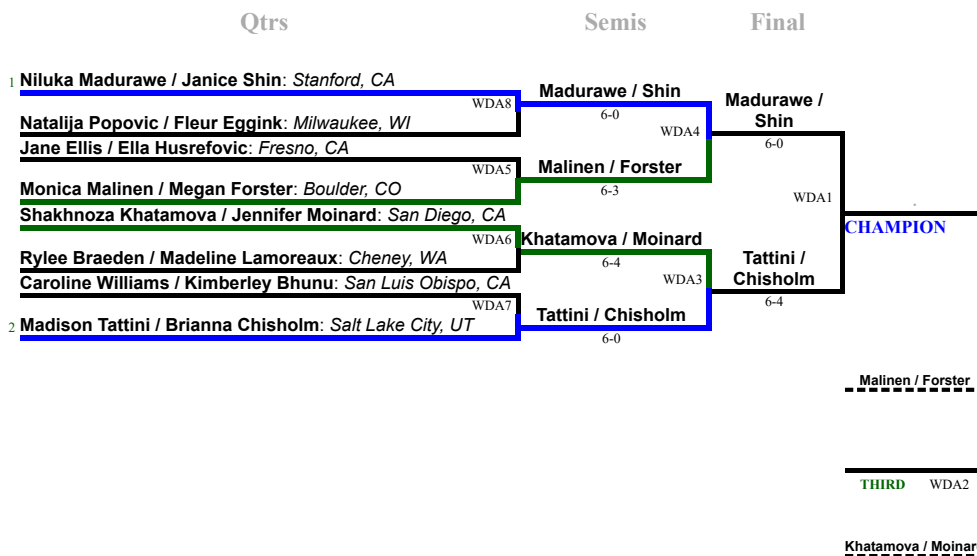

(WDA) Women's Doubles - Flight A

Single Elimination with Consolation

(cWDA) Women's Doubles - Flight A Consolation

Single Elimination Dropdown

Semis

Final

(WDB) Women's Doubles - Flight B

Single Elimination with Consolation

(cWDB) Women's Doubles - Flight B Consolation

Single Elimination Dropdown

Semis

Final

Grace Olyphant / Susanne Boyden: Cal Poly San Luis Obispo/Cal Poly San Luis O

Isabella Franks / Elisabeth Desmarais: Marquette University/Marquette Univers