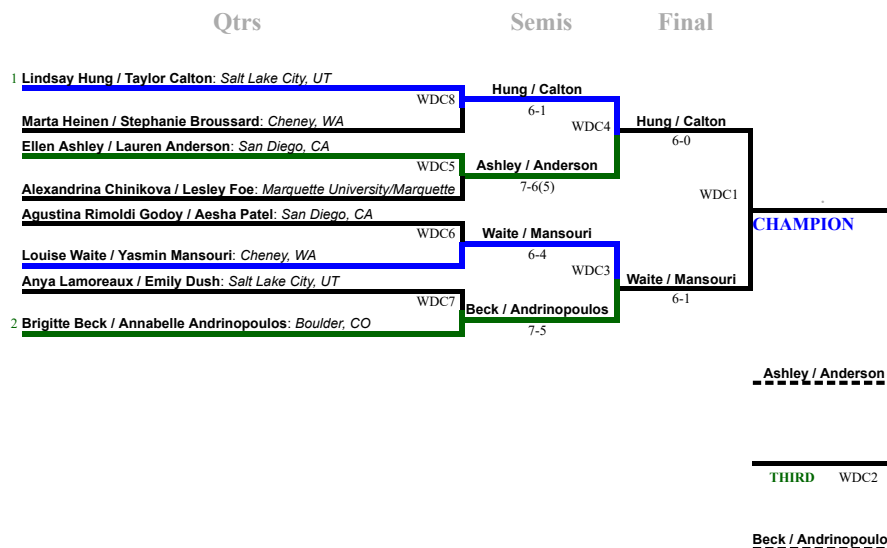

Mackenzie Worsnop / Claire Bouquet: Cal Poly San Luis Obispo/Cal Poly San Lui

Emma Higuchi / Sara Choy: Stanford/Stanford

Olyphant / Boyden

6-4

cWDB1

Higuchi / Choy

6-0

CHAMPION

Franks / Desmarais

THIRD cWDB2

Worsnop / Bouquet

(WDC) Women's Doubles - Flight C

Single Elimination with Consolation

(cWDC) Women's Doubles - Flight C Consolation

Single Elimination Dropdown

Semis

Final

Marta Heinen / Stephanie Broussard: Eastern Washington University/Eastern Was

Alexandrina Chinikova / Lesley Foe: Marquette University/Marquette University

Agustina Rimoldi Godoy / Aesha Patel: San Diego State University/San Diego St

Anya Lamoreaux / Emily Dush: University Of Utah/University Of Utah

(WSA) Women's Singles - Flight A

Single Elimination with Consolation

Qtrs

Semis

Final

(cWSA) Women's Singles - Flight A Consolation

Single Elimination Dropdown