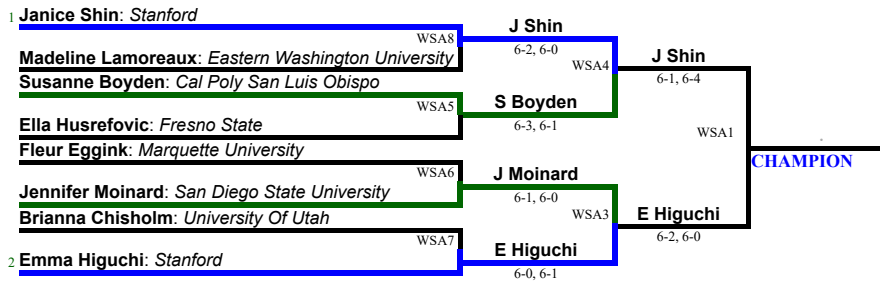

Final

Marta Heinen / Stephanie Broussard: Eastern Washington University/Eastern Was

Alexandrina Chinikova / Lesley Foe: Marquette University/Marquette University

Agustina Rimoldi Godoy / Aesha Patel: San Diego State University/San Diego St

Anya Lamoreaux / Emily Dush: University Of Utah/University Of Utah

(WSA) Women's Singles - Flight A

Single Elimination with Consolation

Qtrs

Semis

Final

(cWSA) Women's Singles - Flight A Consolation

Single Elimination Dropdown

Semis

Final

(WSB) Women's Singles - Flight B

Single Elimination with Consolation

(cWSB) Women's Singles - Flight B Consolation

Single Elimination Dropdown

Semis

Final

Megan Forster: University Of Colorado

cWSB4

Louise Waite: Eastern Washington University

Kimberley Bhunu: Cal Poly San Luis Obispo

cWSB3

Alexandrina Chinikova: Marquette University

M Forster

6-1, 6-1