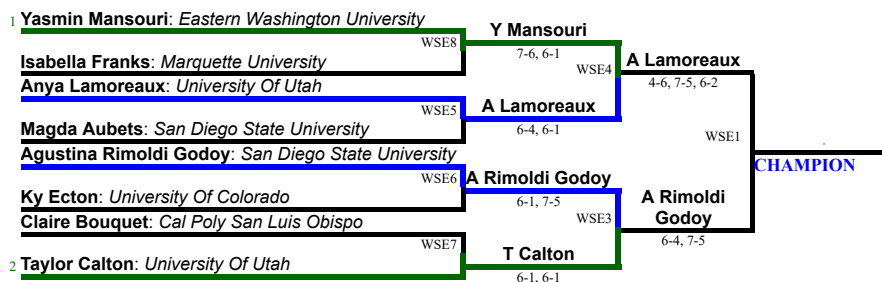

Single Elimination Dropdown

Semis

Final

(WSD) Women's Singles - Flight D

Single Elimination with Consolation

(cWSD) Women's Singles - Flight D Consolation

Single Elimination Dropdown

Semis

Final

(WSE) Women's Singles - Flight E

Single Elimination with Consolation

Qtrs

Semis

Final

(cWSE) Women's Singles - Flight E Consolation

Single Elimination Dropdown

Semis

Final

(WSF) Women's Singles - Flight F

Single Elimination

Qtrs

Semis

Final

Tennis (College): SDSU Fall Classic