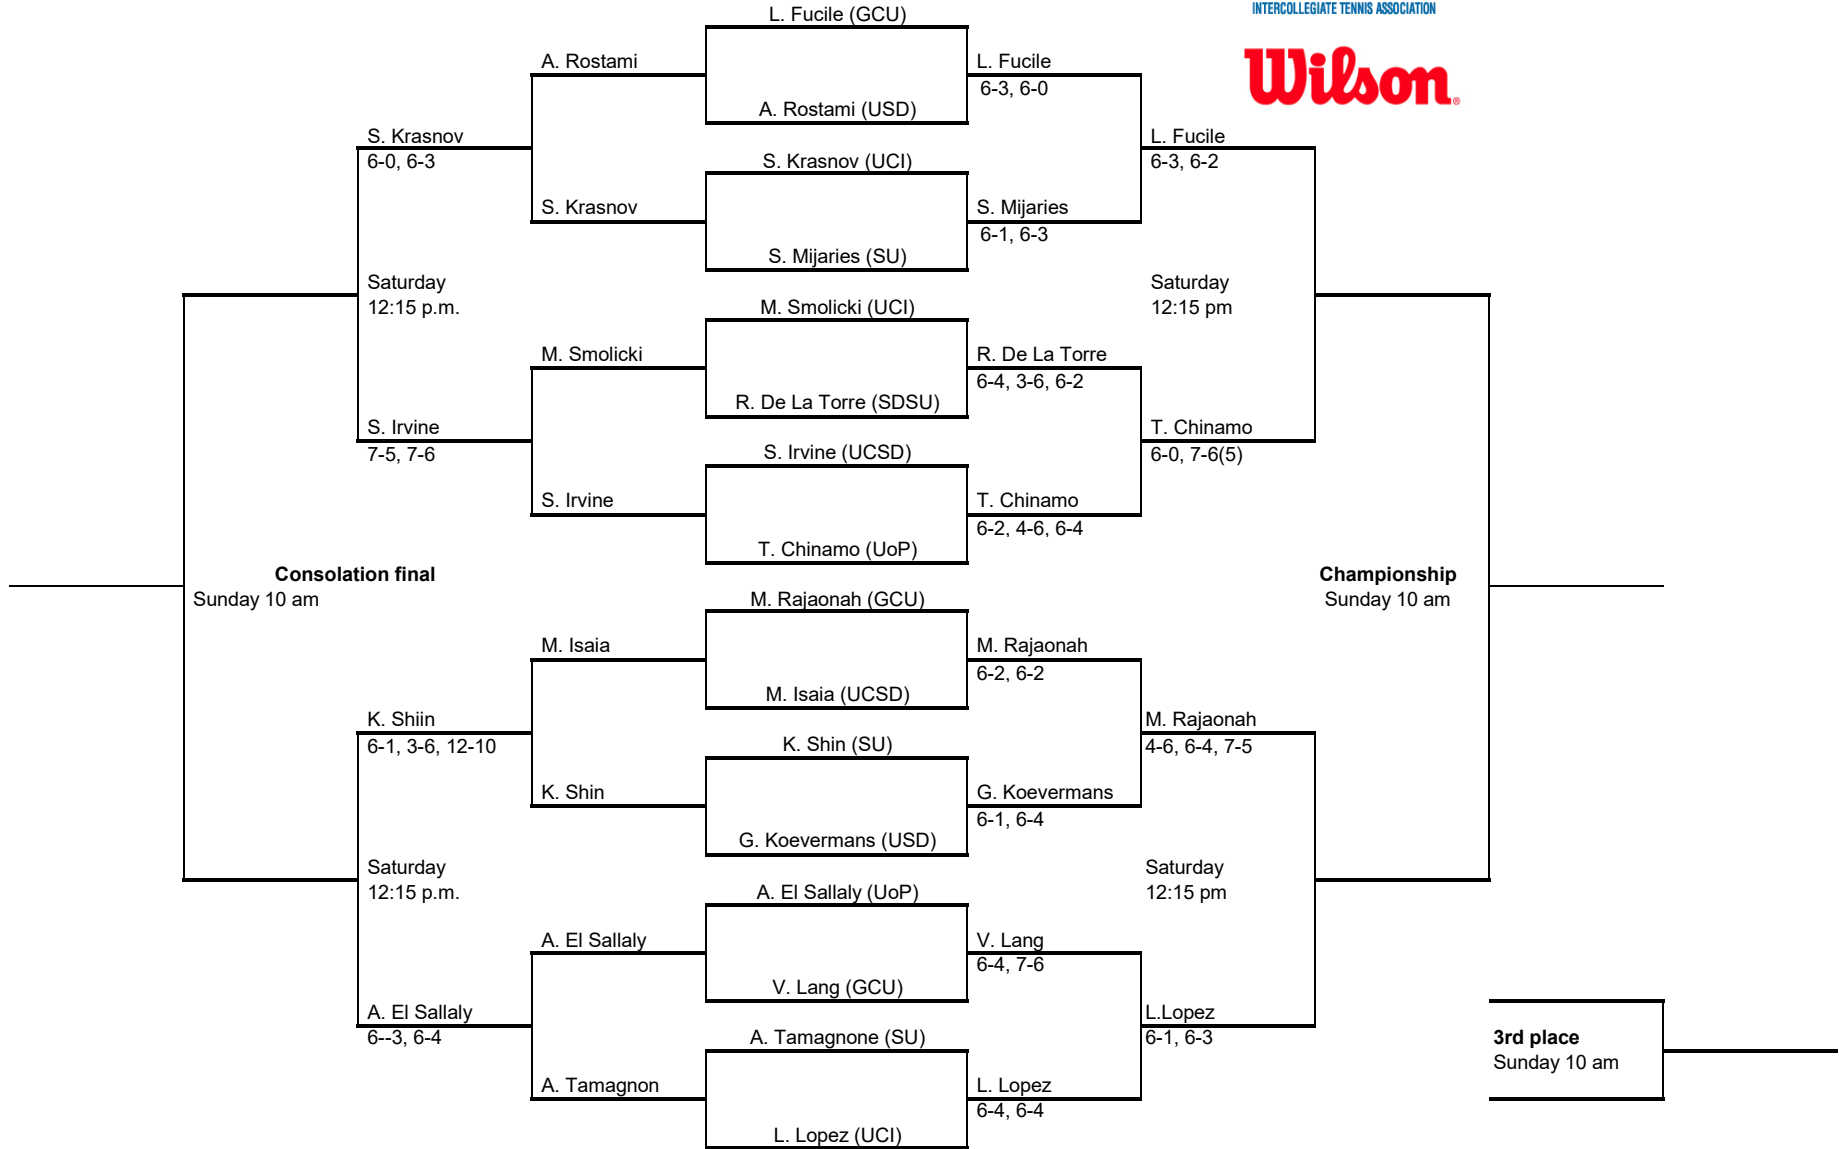

San Diego State Fall Invite
An Intercollegiate Tennis Association Sanctioned Event
Hosted by [SDSU] * [Oct 5-7]
 Singles - Warrior Flight

CHAMPIONSHIP

Seeds	
1	Grego (GCU)
2	Almazan (SDSU)
3	
4	
5	
6	
7	
8	

San Diego State Fall Invite
 An Intercollegiate Tennis Association Sanctioned Event
 Hosted by [SDSU] * [Oct 5-7]
 Consolation Singles - Warrior Bracket

SEEDS	
1	
2	
3	
4	

[San Diego State Fall Invite]
 An Intercollegiate Tennis Association Sanctioned Event
 Hosted by [SDSU] * [Oct 5-7]
 Singles Aztec Flight