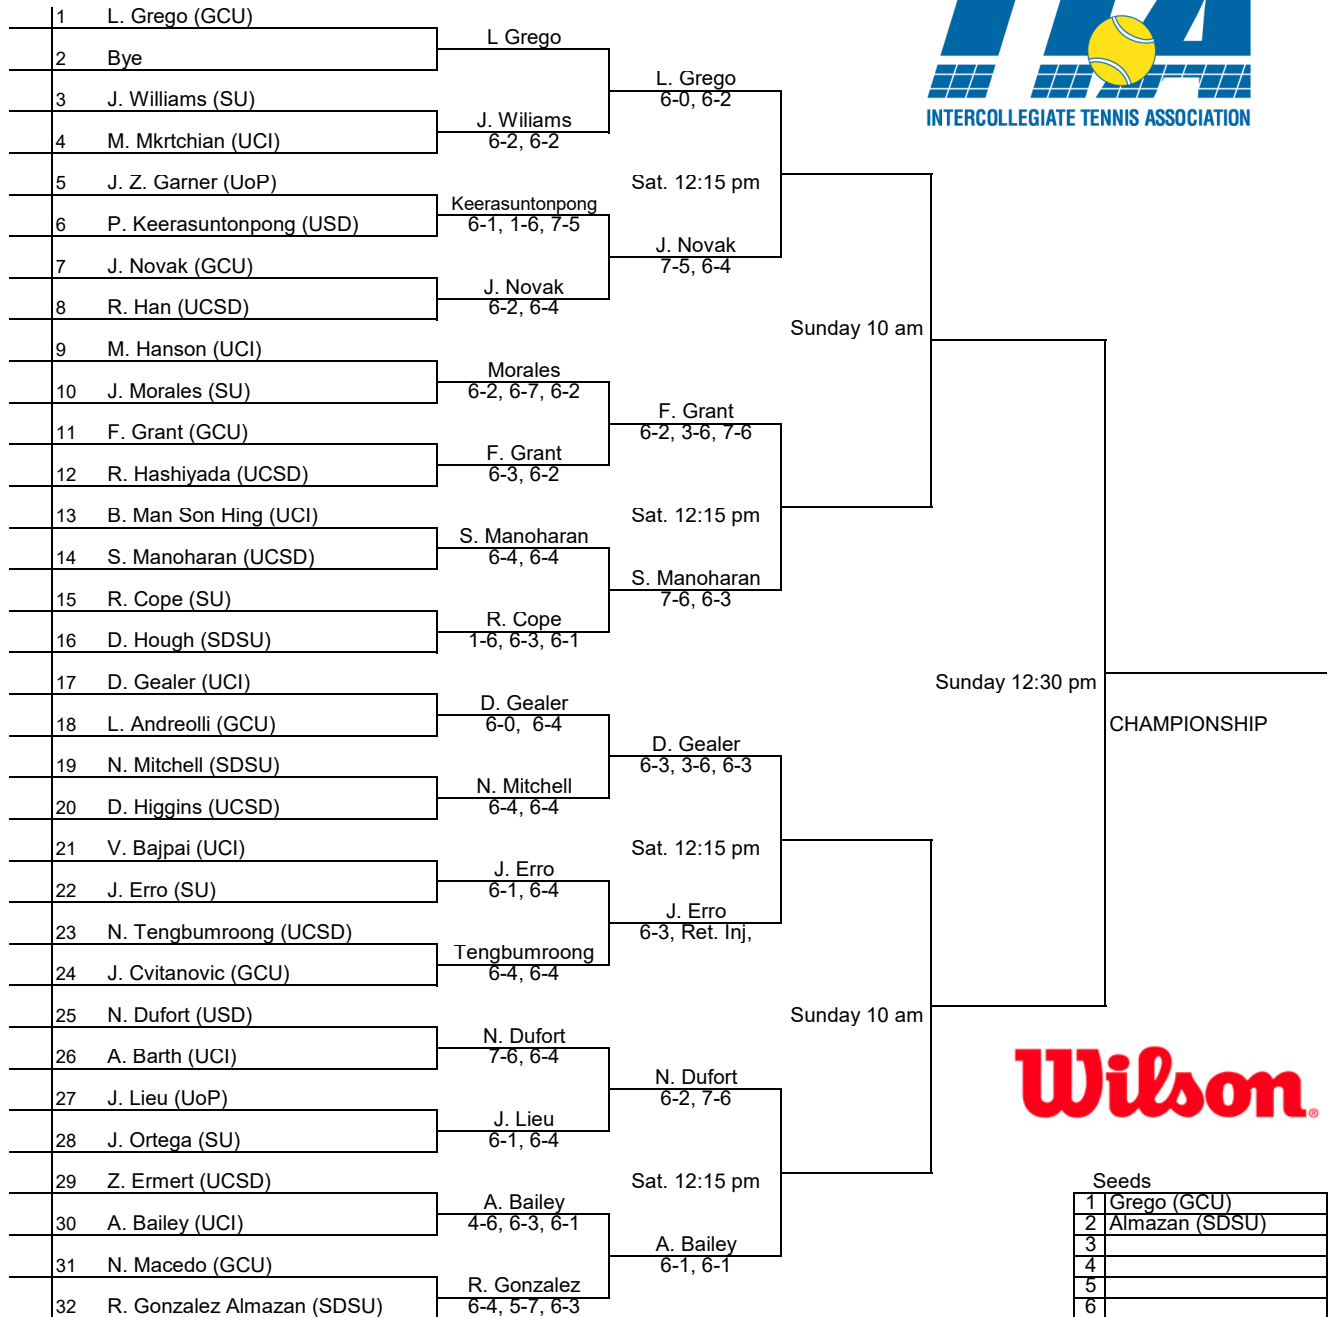

San Diego State Fall Invite
An Intercollegiate Tennis Association Sanctioned Event
Hosted by [SDSU] * [Oct 5-7]
 Singles - Warrior Flight

CHAMPIONSHIP

Seeds	
1	Grego (GCU)
2	Almazan (SDSU)
3	
4	
5	
6	
7	
8	

San Diego State Fall Invite
 An Intercollegiate Tennis Association Sanctioned Event
 Hosted by [SDSU] * [Oct 5-7]
 Consolation Singles - Warrior Bracket

SEEDS	
1	
2	
3	
4	

[San Diego State Fall Invite]
 An Intercollegiate Tennis Association Sanctioned Event
 Hosted by [SDSU] * [Oct 5-7]
 Singles Aztec Flight