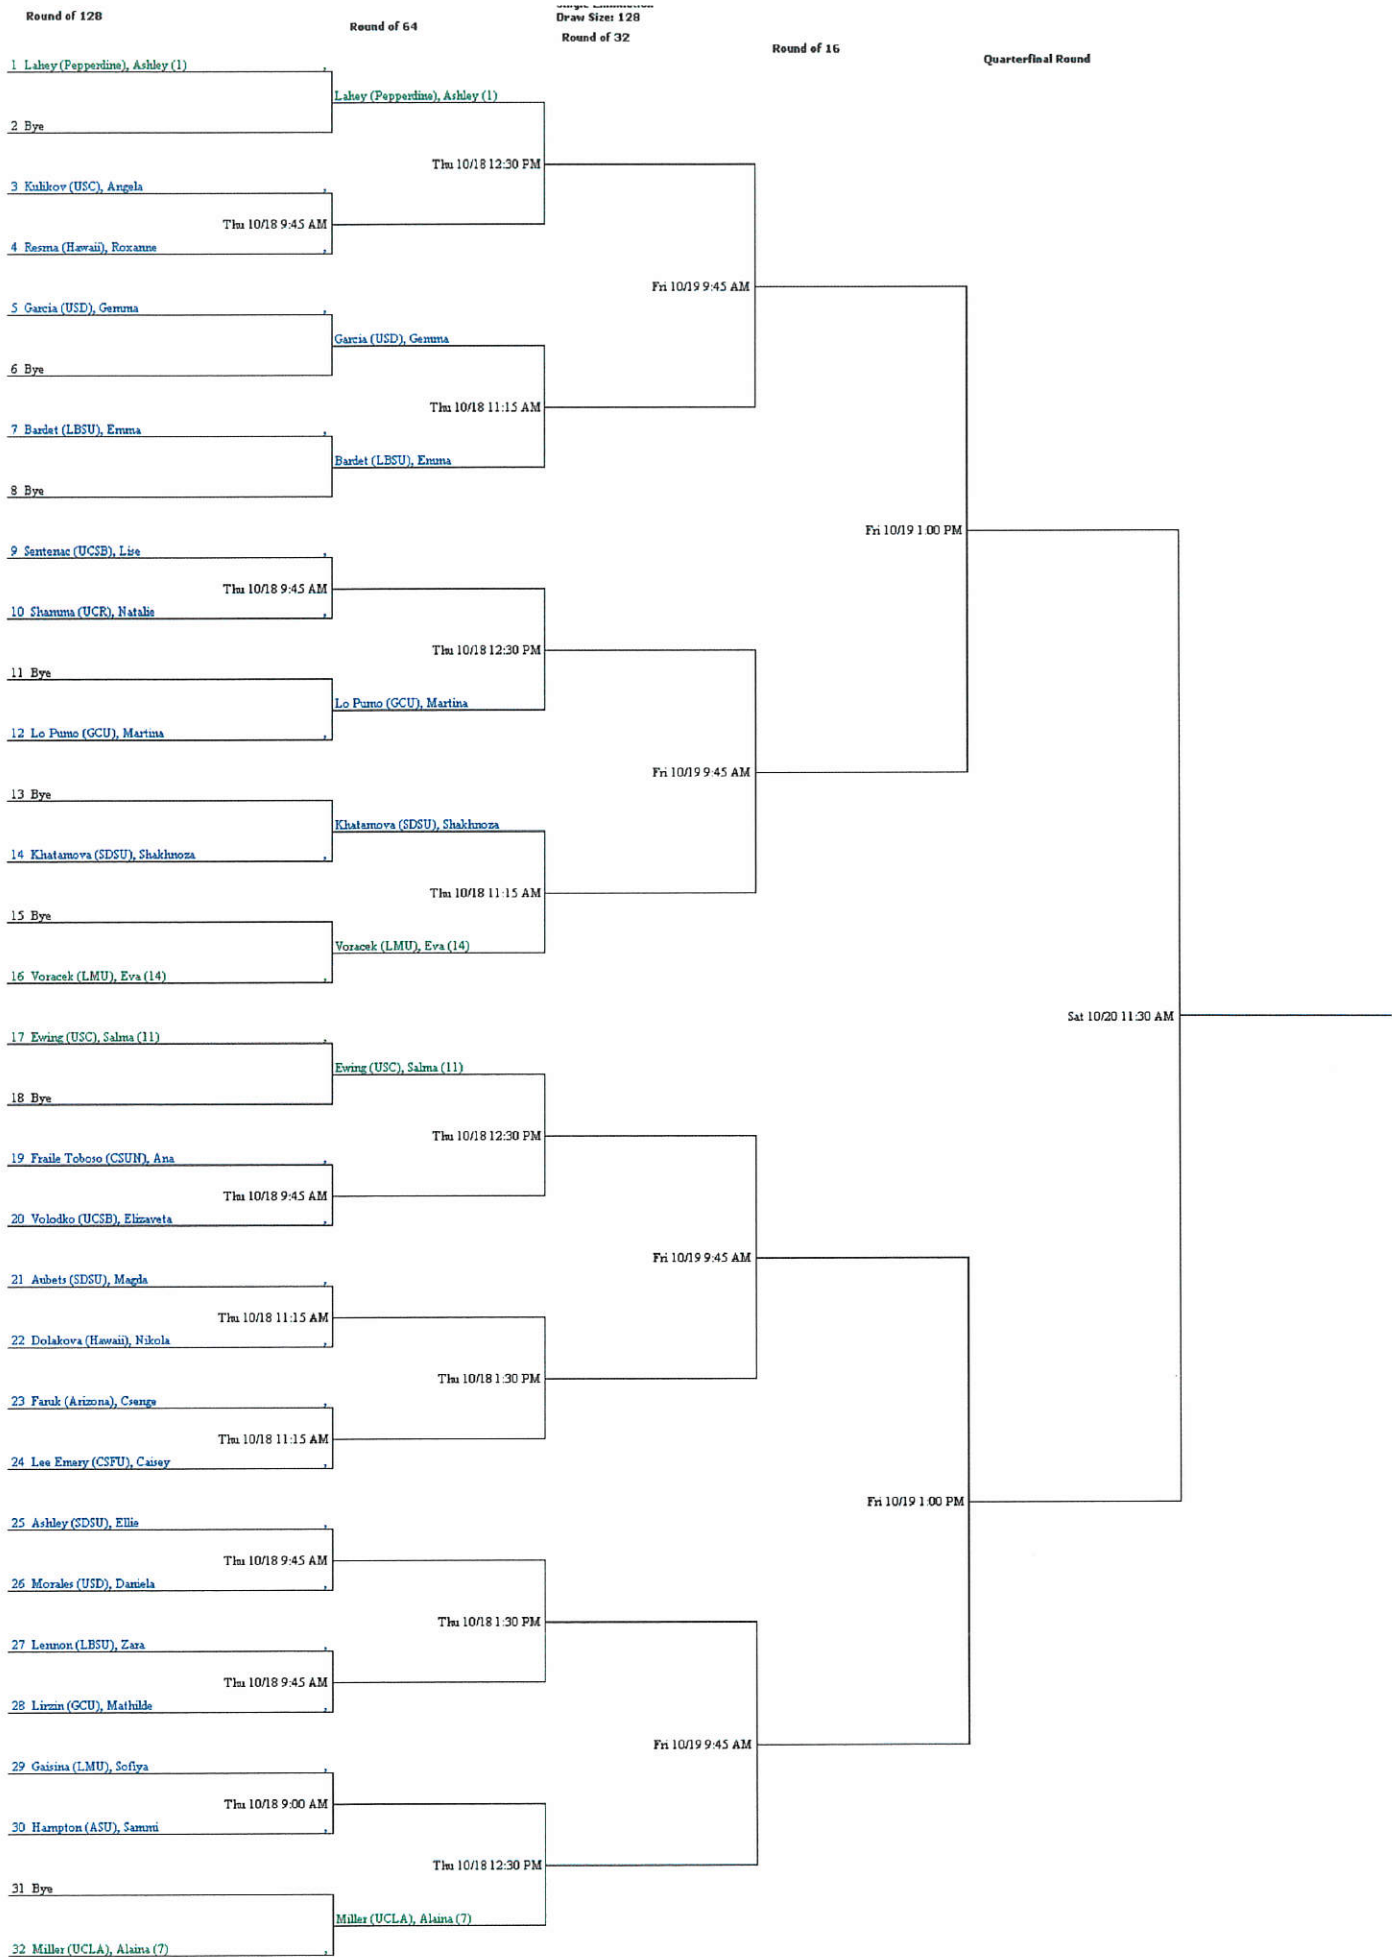

24 Anderson (LMU), Siobahn
24 Voracek (LMU), Eva

Sat 10/20 10:00 AM

25 Hampton (ASU), Sammi
25 Kolarova (ASU), Teresa

Hampton (ASU) S - Kolarova (ASU) T

26 Bye

Fri 10/19 9:00 AM

27 Houbova (Hawaii), Almbeta
27 PHS (Hawaii), Michelle

Thu 10/18 9:00 AM

28 Lekaj (Pepperdine), Adrijana
28 Milovanovic (Pepperdine), Dzina

Sat 10/20 9:00 AM

29 Branstine (USC), Constance
29 Weissmann (USC), Becca

Branstine (USC) C - Weissmann (USC) B

30 Bye

Fri 10/19 9:00 AM

31 Bye

Goncharova (UCSB) A - Volodko (UCSB) E (7)

32 Goncharova (UCSB), Anastaria (7)
32 Volodko (UCSB), Elizaveta (7)

Round of 128

Round of 64

Draw Size: 128
Round of 32

Round of 16

Quarterfinal Round