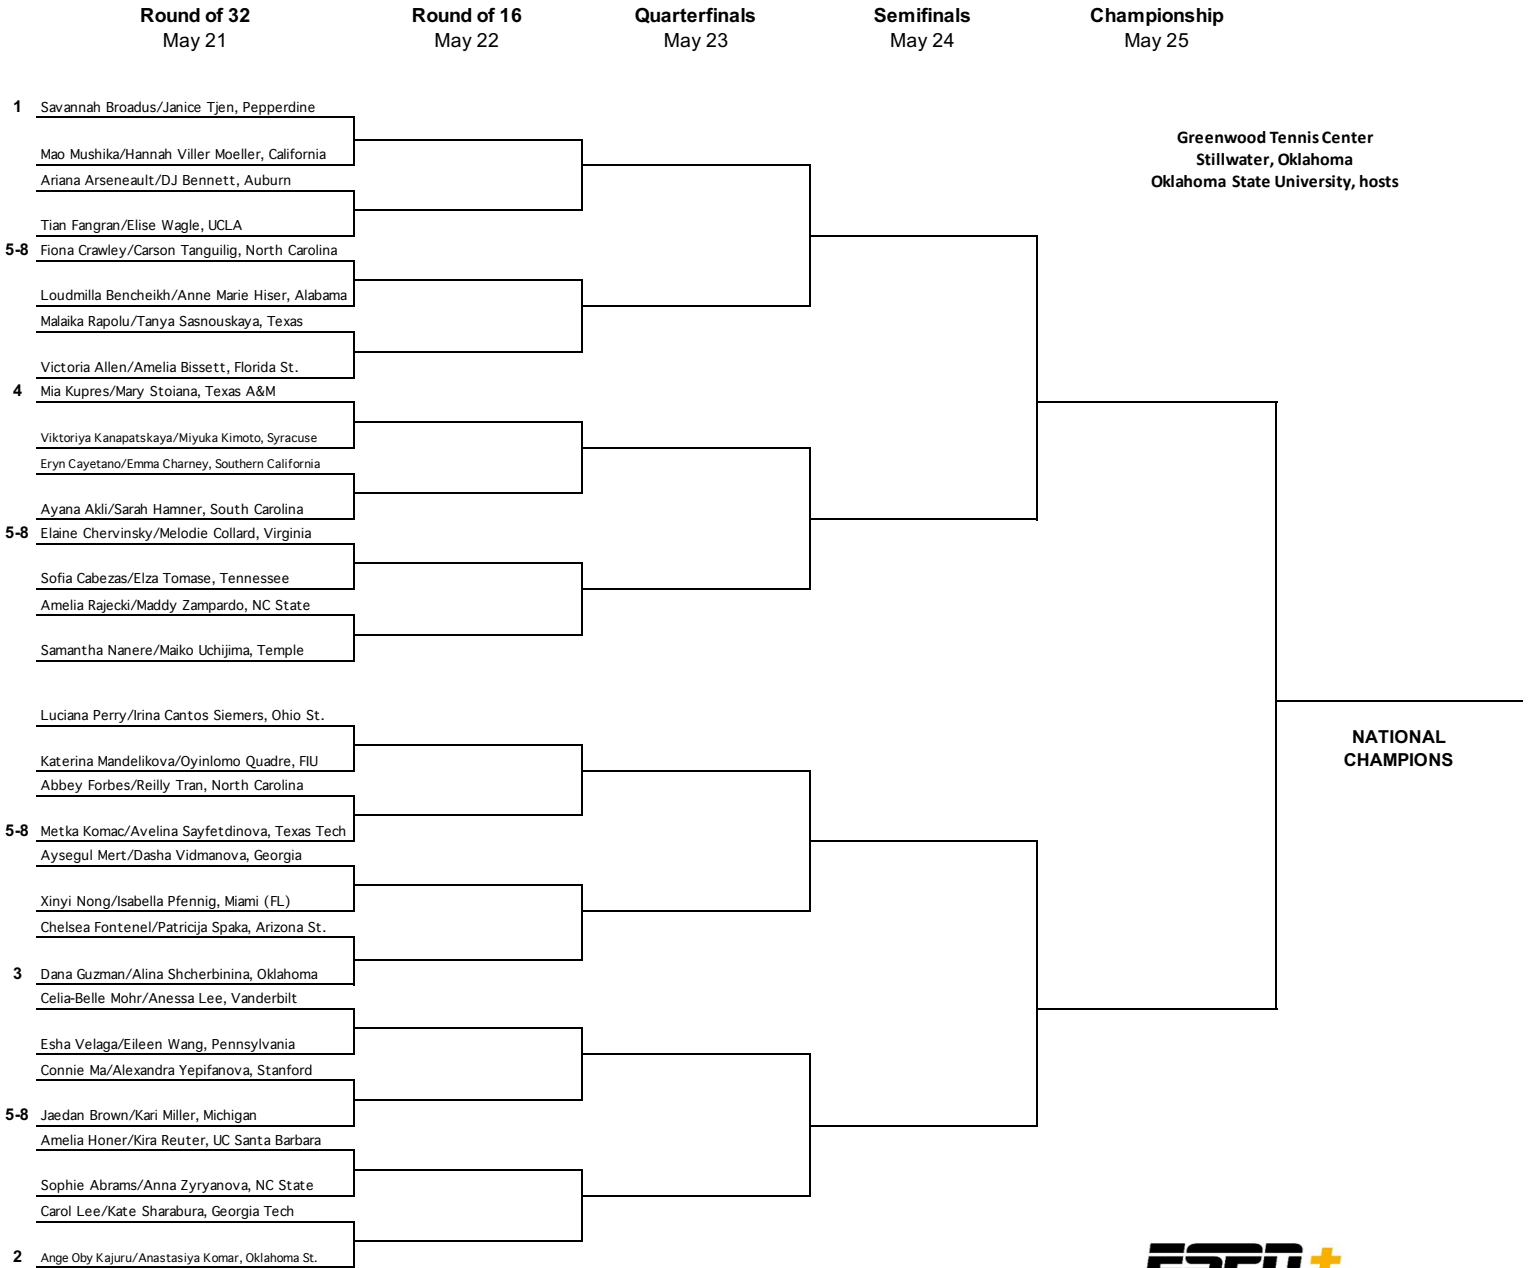

2024 NCAA Division I Women's Tennis Championship

Event: Doubles Championship

All times are Central time.
Information subject to change.